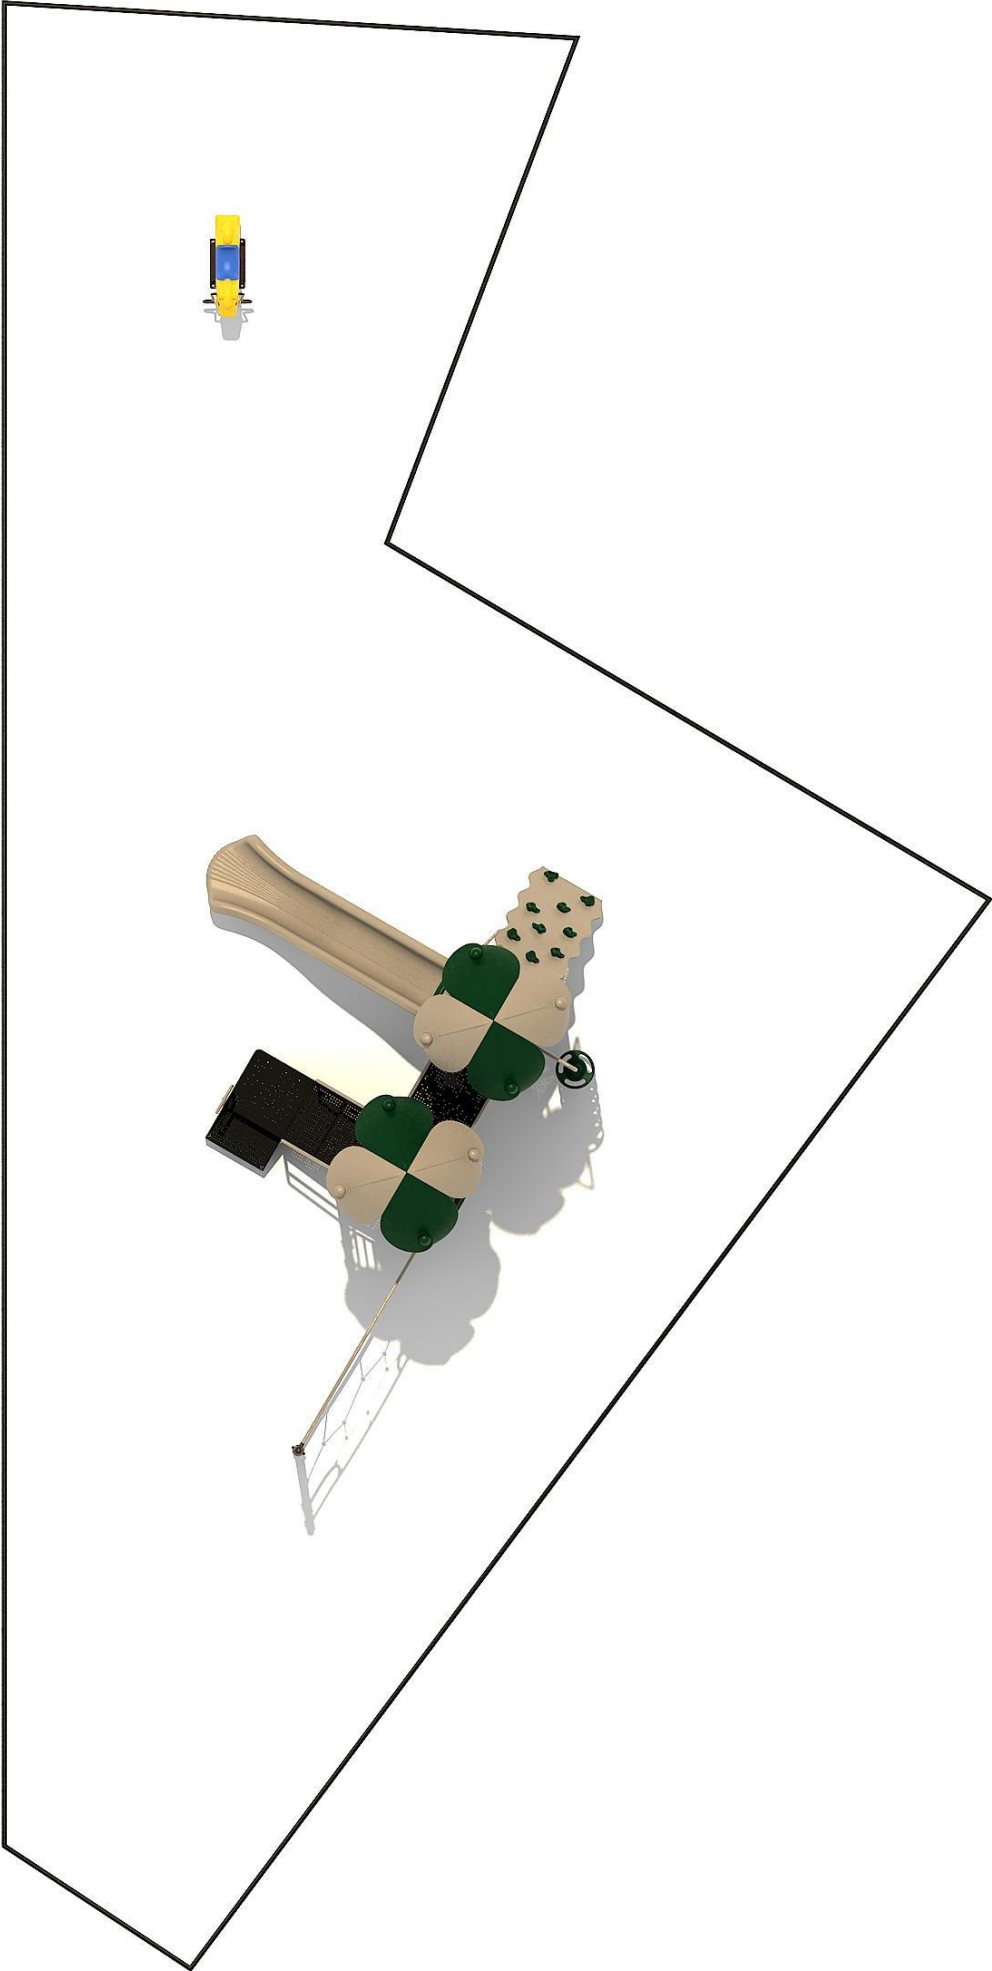

**Use Zone: 34'x 28'2"**

**ADA Access: Yes**

**Age Group: 5 - 12**

**Occupancy: 22 - 26**

**Free Shipping!**

**COMPONENT:** Floating Tunnel  
Tower / Frog Pad Challenge Ladder  
/ Ring Swing Challenge Ladder /  
Cylinder Spinner / Boulder Climber  
/ Single Sectional Slide / Cargo  
Climber / Climber / Climber / Crab  
Pods / Saddle Slide / Cylinder  
Spinner