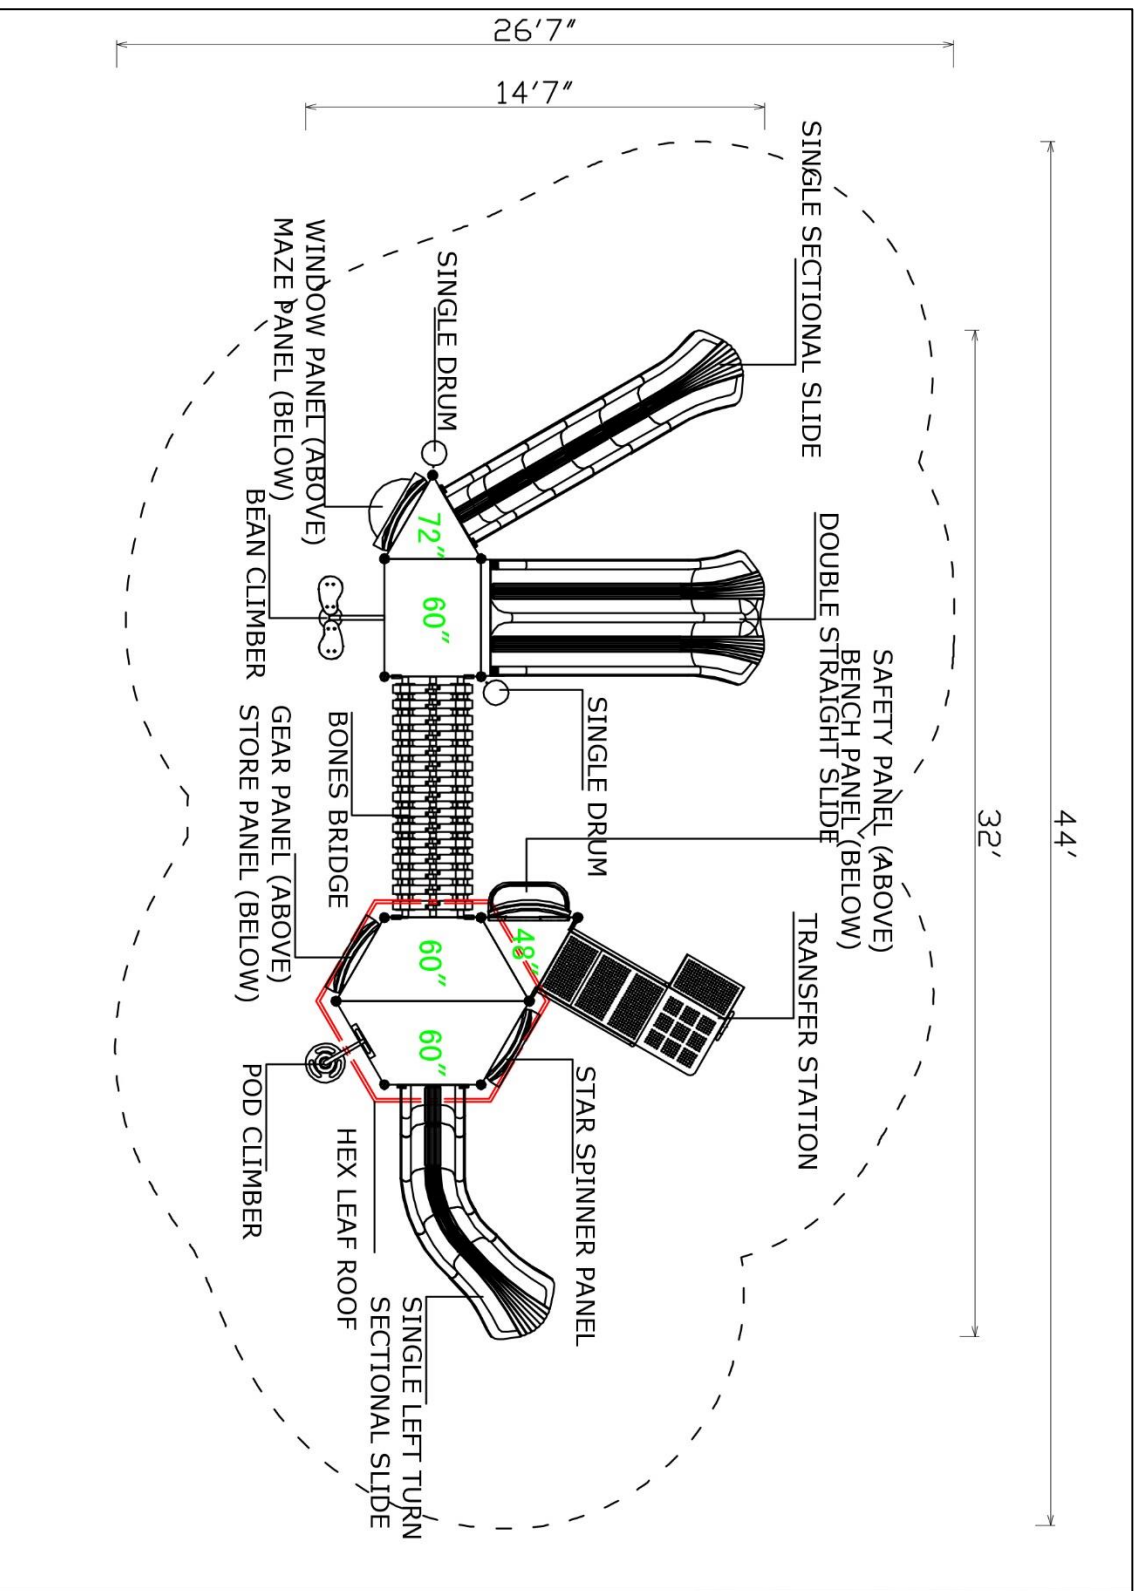

**Use Zone: 45ft x 28ft**

**Fall Height: 6 Feet**

**ADA Access: Yes**

**Age Group: 5-12**

**Occupancy: 30-34**

**Free Shipping!**

**COMPONENT:** Floating Tunnel  
Tower / Frod Pad Challenge Ladder  
/ Ring Swing Challenge Ladder /  
Cylinder Spinner / Boulder Climber  
/ Single Sectional Slide / Cargo  
Climber / Climber / Climber / Crab  
Pods / Saddle Slide / Cylinder  
Spinner

**Notes:**

This play structure design meets ADA accessibility guidelines established in ASTM-1487 and CPSC guidelines. All playground equipment should be installed over ADA accessible safety surfacing

Critical Fall Height **72"**

Structure Size: **32'1" x 14'7" x 12'7"**

Use Zone: **44' x 26'7"**

Surface Area: **1188 sq ft**

Child Capacity:

Age Range: **5-12**

Post Diameter: **3.5"**

Weight: **2755 LBS**

**Color Information:**