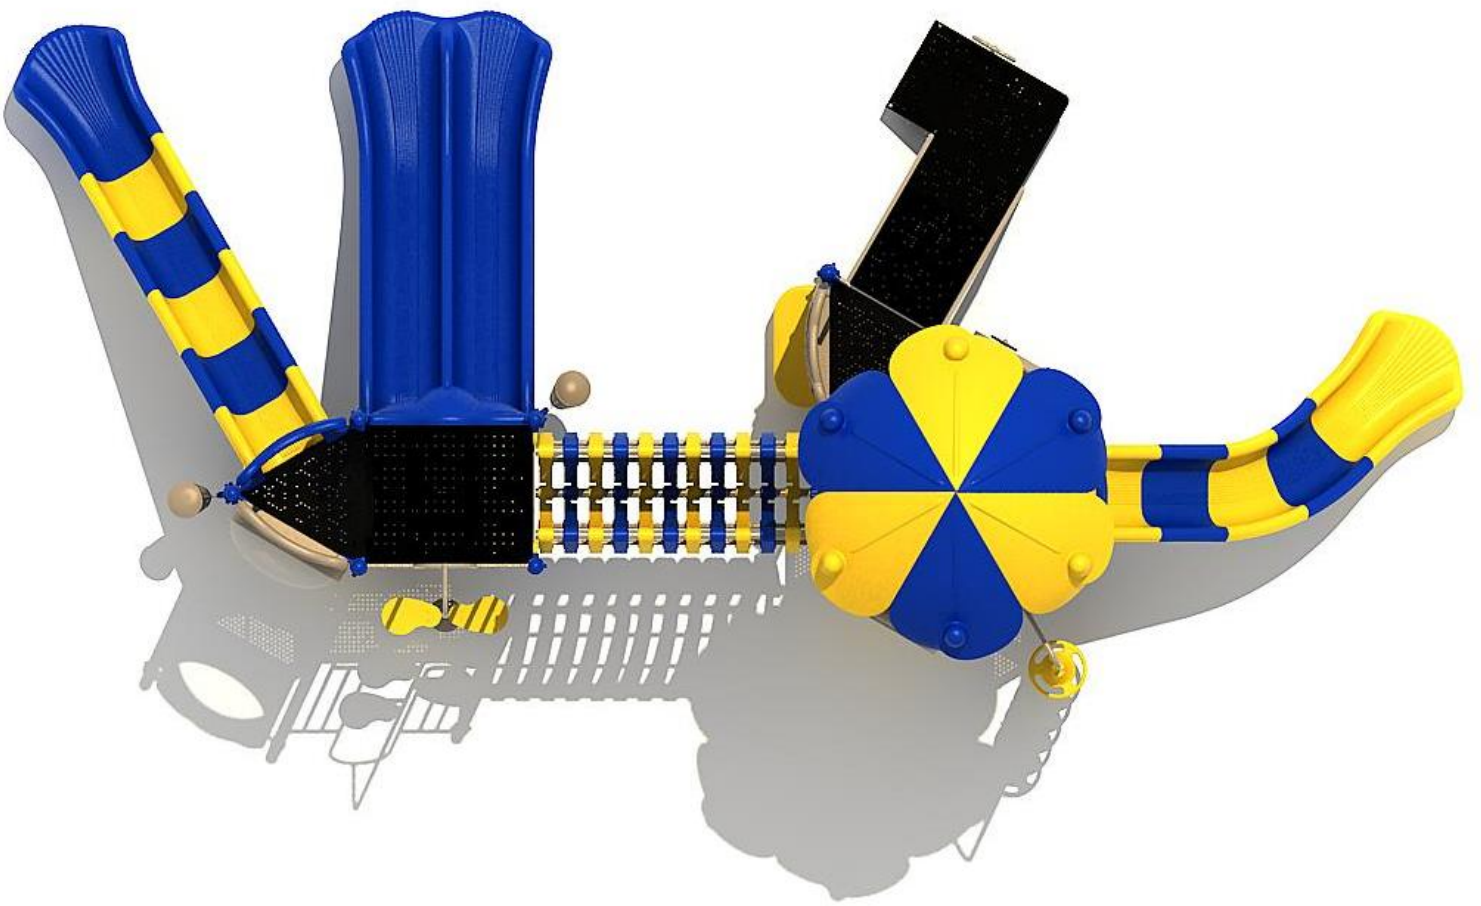

**Use Zone: 45ft x 28ft**

**Fall Height: 6 Feet**

**ADA Access: Yes**

**Age Group: 5-12**

**Occupancy: 30-34**

**Free Shipping!**

**COMPONENT:** Floating Tunnel  
Tower / Frod Pad Challenge Ladder  
/ Ring Swing Challenge Ladder /  
Cylinder Spinner / Boulder Climber  
/ Single Sectional Slide / Cargo  
Climber / Climber / Climber / Crab  
Pods / Saddle Slide / Cylinder  
Spinner

**Notes:**

This play structure design meets ADA accessibility guidelines established in ASTM-1487 and CPSC guidelines. All playground equipment should be installed over ADA accessible safety surfacing

Critical Fall Height **72"**

Structure Size: **32'1" x 14'7" x 12'7"**

Use Zone: **44' x 26'7"**

Surface Area: **1188 sq ft**

Child Capacity:

Age Range: **5-12**

Post Diameter: **3.5"**

Weight: **2755 LBS**

**Color Information:**