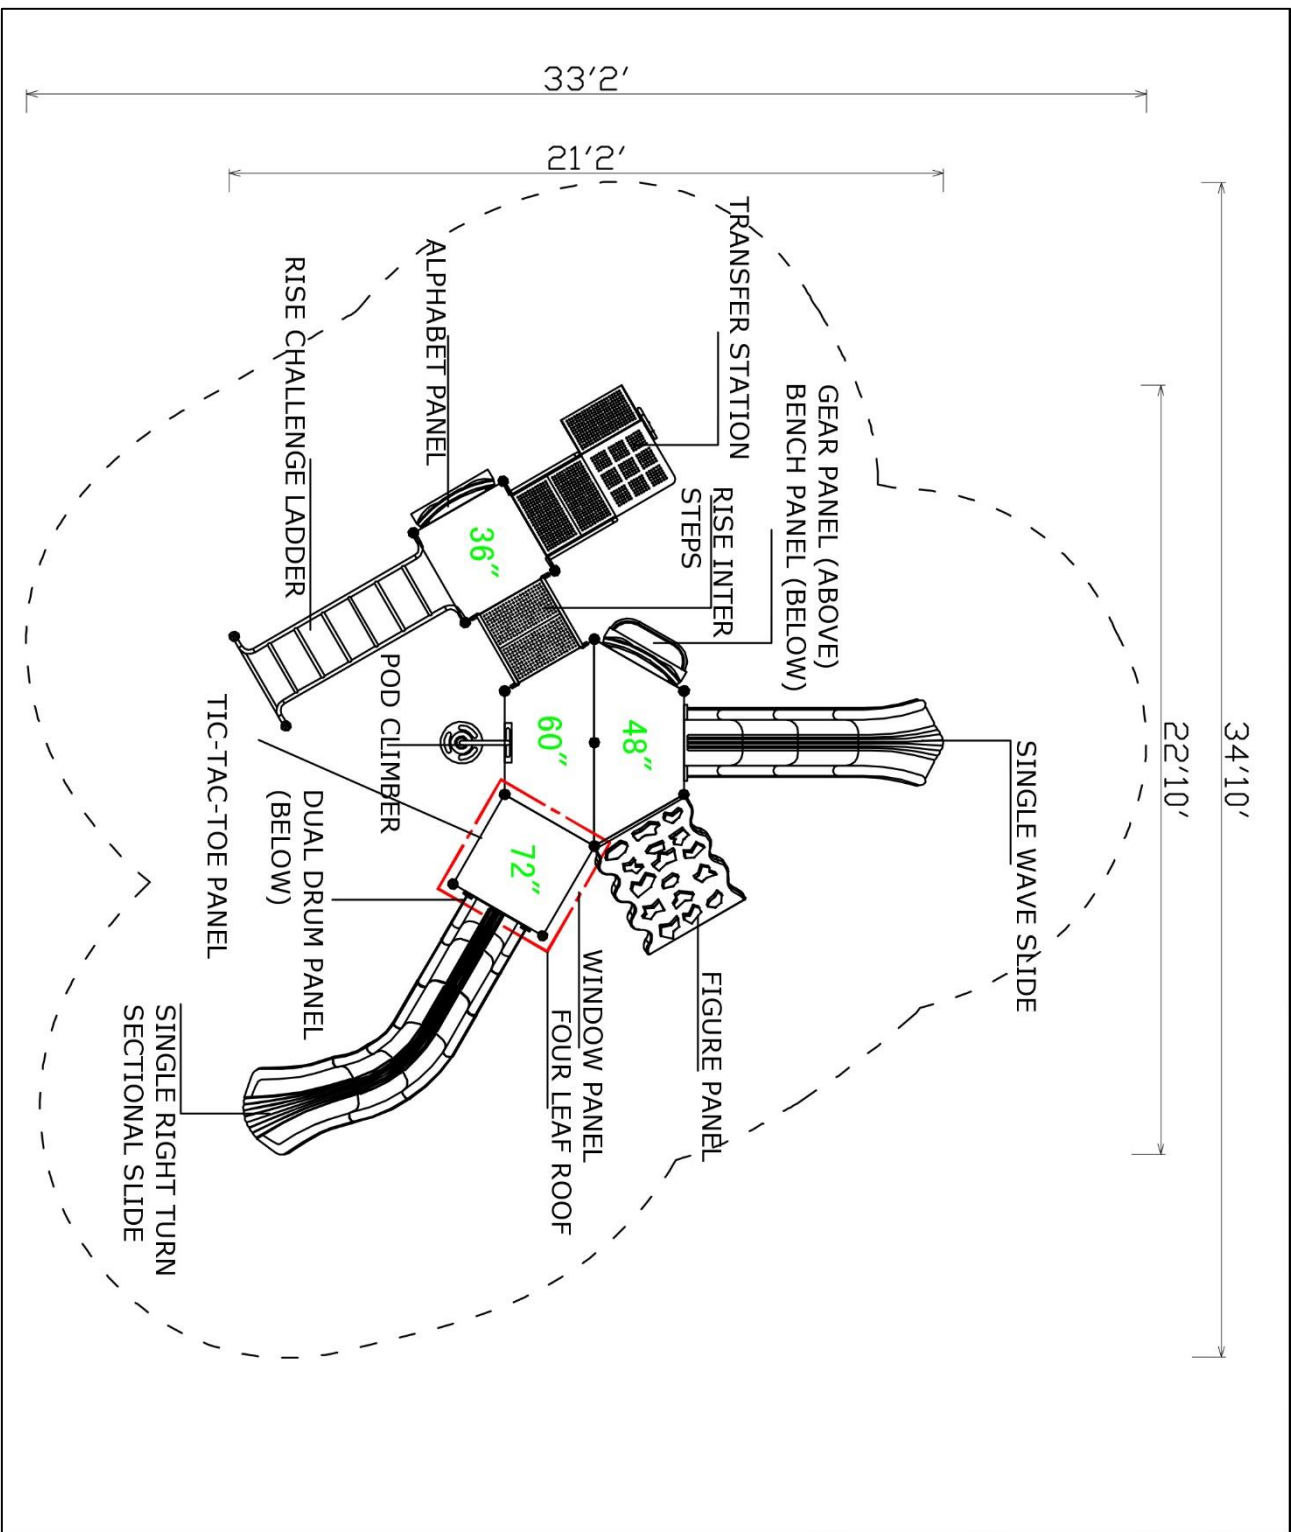

**Use Zone: 35ft x 34ft**

**Fall Height: 7 Feet**

**ADA Access: Yes**

**Age Group: 5-12**

**Occupancy: 26-30**

**Free Shipping!**

**COMPONENT:** Floating Tunnel  
Tower / Frod Pad Challenge Ladder  
/Ring Swing Challenge Ladder /  
Cylinder Spinner / Boulder Climber  
/ Single Sectional Slide / Cargo  
Climber / Climber / Climber / Crab  
Pods / Saddle Slide / Cylinder  
Spinner

**Notes:**

This play structure design meets ADA accessibility guidelines established in ASTM-1487 and CPSC guidelines. All playground equipment should be installed over ADA accessible safety surfacing

Critical Fall Height **84"**

Structure Size: **22'10" x 21'2" x 13'**

Use Zone: **34'10" x 33'2"**

Surface Area: **1155 sq ft**

Child Capacity:

Age Range: **5-12**

Post Diameter: **3.5"**

Weight: **2575 LBS**

**Color Information:**