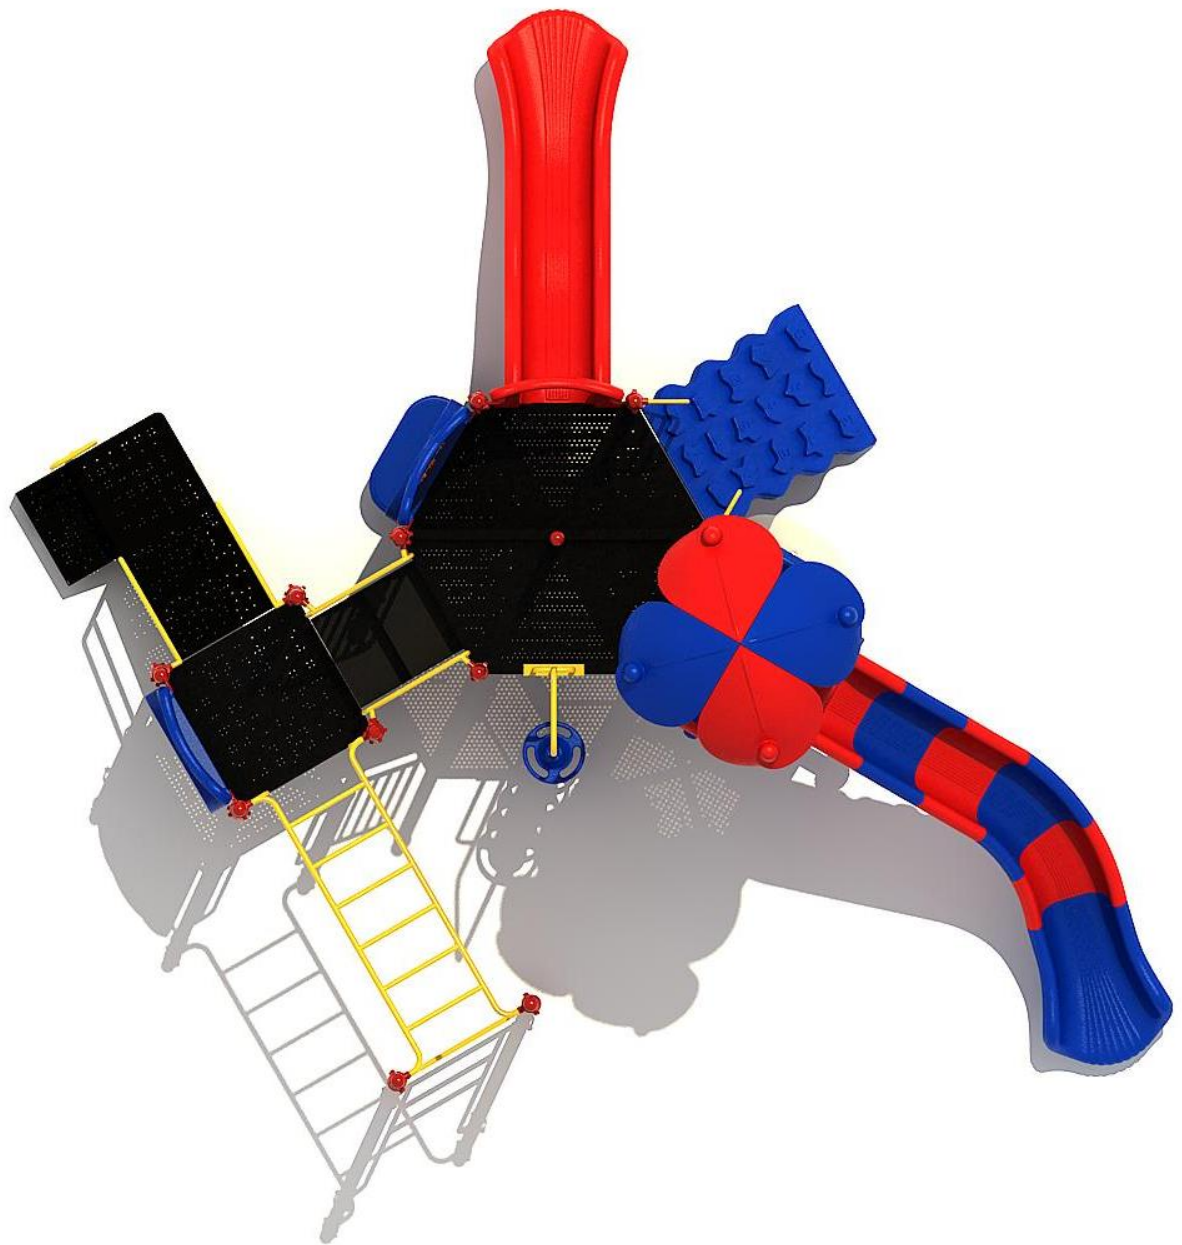

**Use Zone: 35ft x 34ft**

**Fall Height: 7 Feet**

**ADA Access: Yes**

**Age Group: 5-12**

**Occupancy: 26-30**

**Free Shipping!**

**COMPONENT:** Floating Tunnel  
Tower / Frod Pad Challenge Ladder  
/Ring Swing Challenge Ladder /  
Cylinder Spinner / Boulder Climber  
/ Single Sectional Slide / Cargo  
Climber / Climber / Climber / Crab  
Pods / Saddle Slide / Cylinder  
Spinner

**Notes:**

This play structure design meets ADA accessibility guidelines established in ASTM-1487 and CPSC guidelines. All playground equipment should be installed over ADA accessible safety surfacing

Critical Fall Height **84"**

Structure Size: **22'10" x 21'2" x 13'**

Use Zone: **34'10" x 33'2"**

Surface Area: **1155 sq ft**

Child Capacity:

Age Range: **5-12**

Post Diameter: **3.5"**

Weight: **2575 LBS**

**Color Information:**