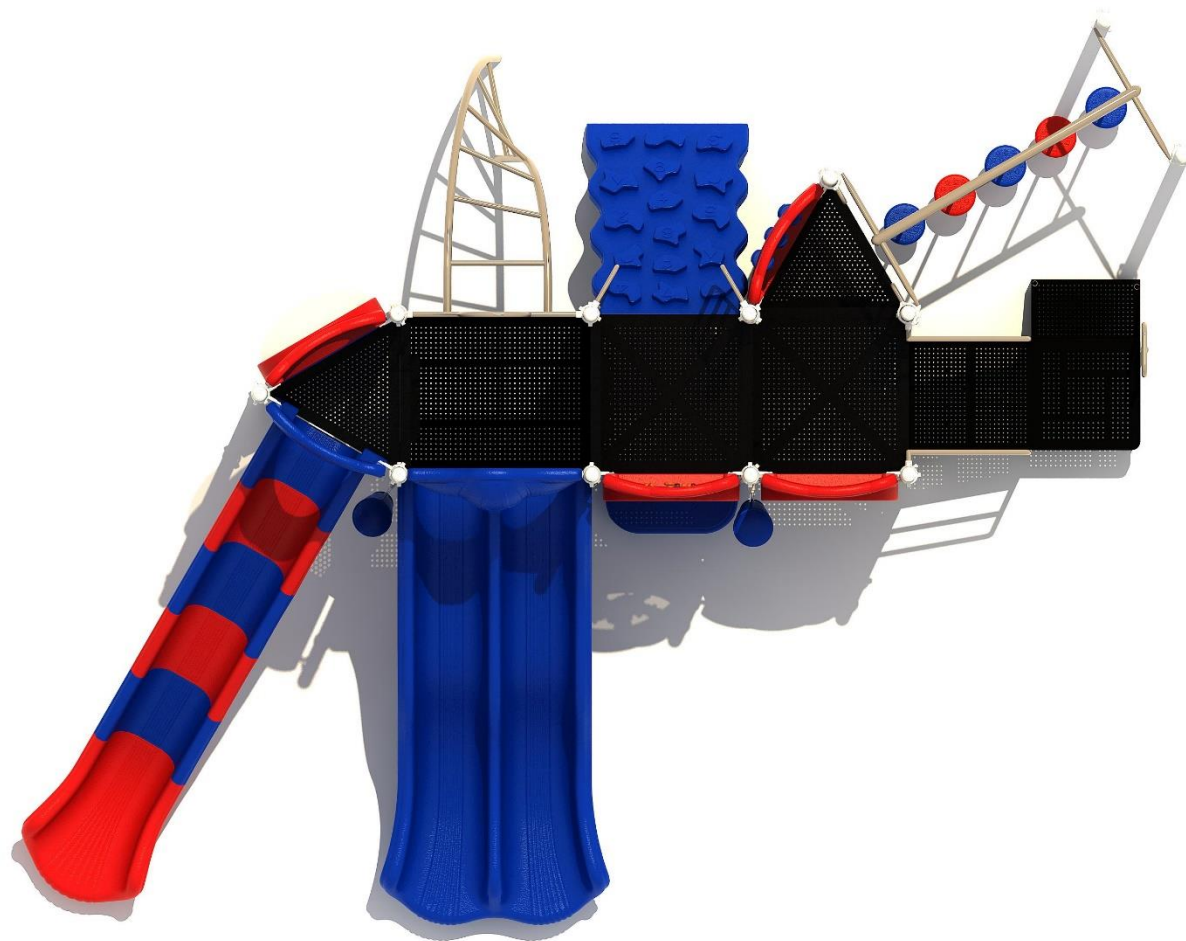

Use Zone: 36ft x 31ft

Fall Height: 6 Feet

ADA Access: Yes

Age Group: 5-12

Occupancy: 28-32

Free Shipping!

COMPONENT: Floating Tunnel
Tower / Frod Pad Challenge Ladder
/ Ring Swing Challenge Ladder /
Cylinder Spinner / Boulder Climber
/ Single Sectional Slide / Cargo
Climber / Climber / Climber / Crab
Pods / Saddle Slide / Cylinder
Spinner

Notes:

This play structure design meets ADA accessibility guidelines established in ASTM-1487 and CPSC guidelines. All playground equipment should be installed over ADA accessible safety surfacing

Critical Fall Height **72"**

Structure Size: **23'11" x 19' x 12'7"**

Use Zone: **35'11" x 31'**

Surface Area: **1116 sq ft**

Child Capacity:

Age Range: **5-12**

Post Diameter: **3.5"**

Weight: **2120 LBS**

Color Information: