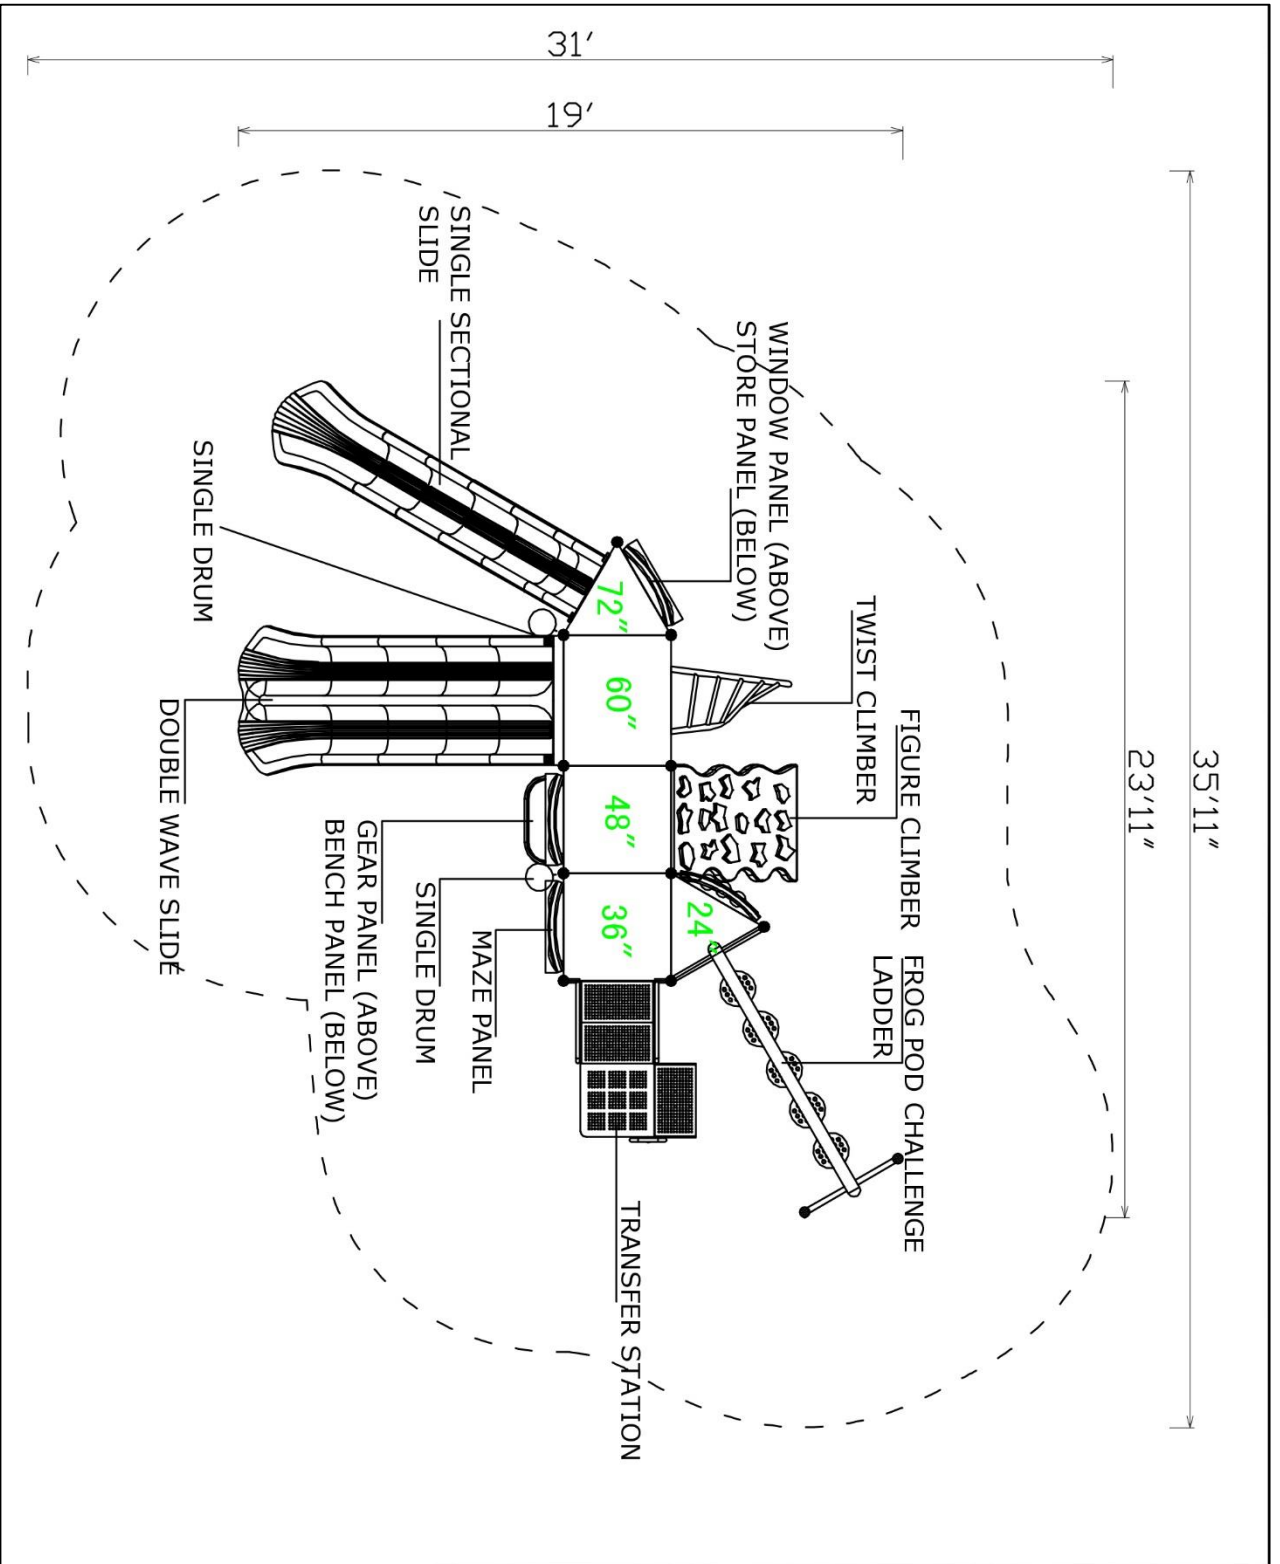

Use Zone: 36ft x 31ft

Fall Height: 6 Feet

ADA Access: Yes

Age Group: 5-12

Occupancy: 28-32

Free Shipping!

COMPONENT: Floating Tunnel
Tower / Frod Pad Challenge Ladder
/ Ring Swing Challenge Ladder /
Cylinder Spinner / Boulder Climber
/ Single Sectional Slide / Cargo
Climber / Climber / Climber / Crab
Pods / Saddle Slide / Cylinder
Spinner

Notes:

This play structure design meets ADA accessibility guidelines established in ASTM-1487 and CPSC guidelines. All playground equipment should be installed over ADA accessible safety surfacing

Critical Fall Height **72"**

Structure Size: **23'11" x 19' x 12'7"**

Use Zone: **35'11" x 31'**

Surface Area: **1116 sq ft**

Child Capacity:

Age Range: **5-12**

Post Diameter: **3.5"**

Weight: **2120 LBS**

Color Information: