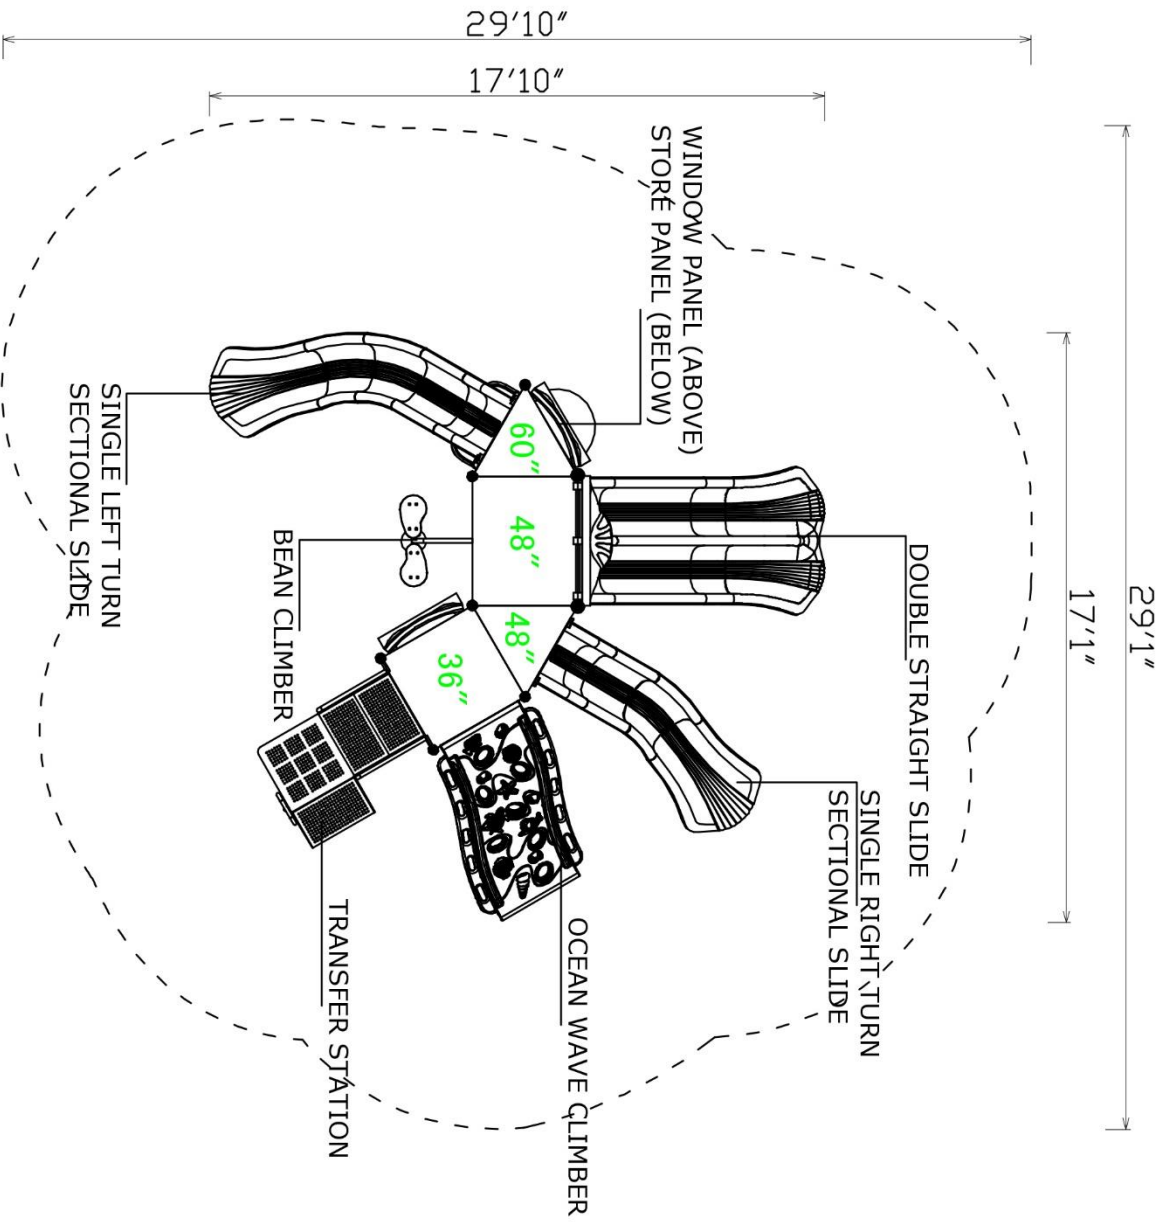

Use Zone: 30ft x 29ft

Fall Height: 5 Feet

ADA Access: Yes

Age Group: 2-5

Occupancy: 22-26

Free Shipping!

COMPONENT: Floating Tunnel
Tower / Frod Pad Challenge Ladder
/ Ring Swing Challenge Ladder /
Cylinder Spinner / Boulder Climber
/ Single Sectional Slide / Cargo
Climber / Climber / Climber / Crab
Pods / Saddle Slide / Cylinder
Spinner

Notes:

This play structure design meets ADA accessibility guidelines established in ASTM-1487 and CPSC guidelines. All playground equipment should be installed over ADA accessible safety surfacing

Critical Fall Height: 60"

Structure Size: 17'1" x 17'10" x 11'7"

Use Zone: 29'1" x 29'10"

Surface Area: 870 sq ft

Child Capacity: 22-26

Age Range: 2-5

Post Diameter: 3.5"

Weight: 1945 LBS

Color Information: