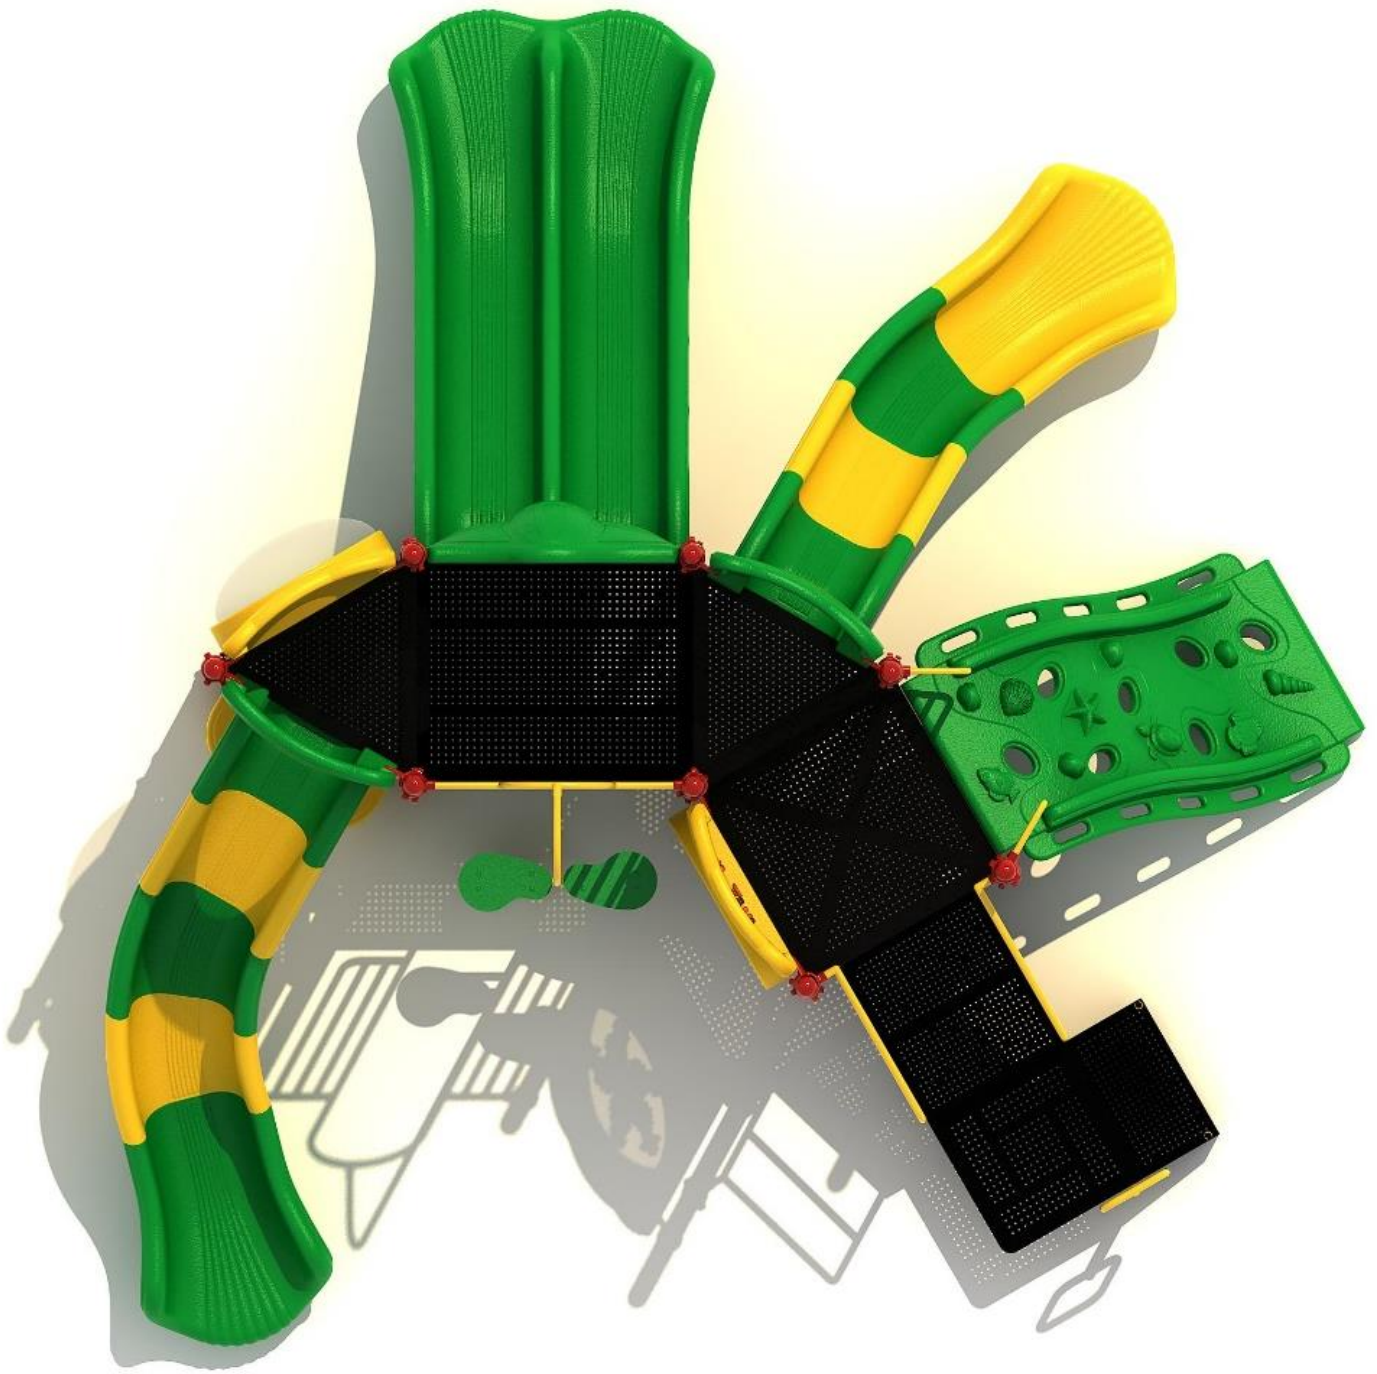

Use Zone: 30ft x 29ft

Fall Height: 5 Feet

ADA Access: Yes

Age Group: 2-5

Occupancy: 22-26

Free Shipping!

COMPONENT: Floating Tunnel
Tower / Frod Pad Challenge Ladder
/ Ring Swing Challenge Ladder /
Cylinder Spinner / Boulder Climber
/ Single Sectional Slide / Cargo
Climber / Climber / Climber / Crab
Pods / Saddle Slide / Cylinder
Spinner

Notes:

This play structure design meets ADA accessibility guidelines established in ASTM-1487 and CPSC guidelines. All playground equipment should be installed over ADA accessible safety surfacing

Critical Fall Height: 60"

Structure Size: 17'1" x 17'10" x 11'7"

Use Zone: 29'1" x 29'10"

Surface Area: 870 sq ft

Child Capacity: 22-26

Age Range: 2-5

Post Diameter: 3.5"

Weight: 1945 LBS

Color Information: