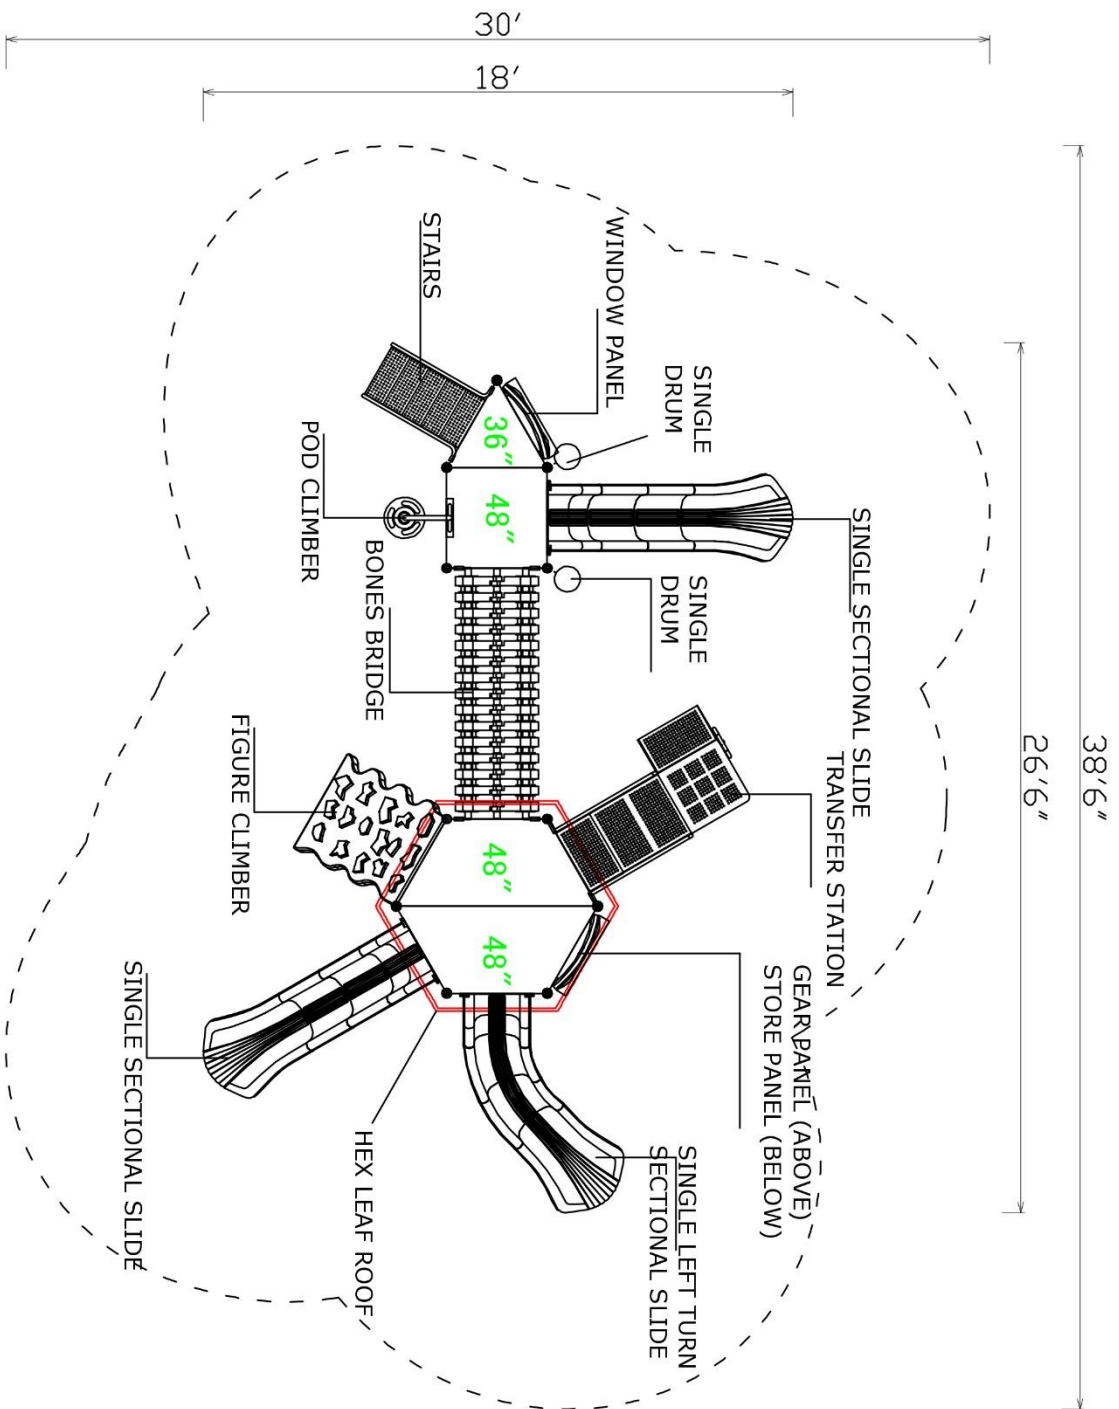

Use Zone: 39ft x 31ft

Fall Height: 4 Feet

ADA Access: Yes

Age Group: 2-12

Occupancy: 26-30

Free Shipping!

COMPONENT: Floating Tunnel
Tower / Frod Pad Challenge Ladder
/ Ring Swing Challenge Ladder /
Cylinder Spinner / Boulder Climber
/ Single Sectional Slide / Cargo
Climber / Climber / Climber / Crab
Pods / Saddle Slide / Cylinder
Spinner

Notes:

This play structure design meets ADA accessibility guidelines established in ASTM-1487 and CPSC guidelines. All playground equipment should be installed over ADA accessible safety surfacing

Critical Fall Height: 48"

Structure Size: 26'6" x 18' x 11'

Use Zone: 38'6" x 30'

Surface Area: 1170 sq ft

Child Capacity: 26-30

Age Range: 2-5

Post Diameter: 3.5"

Weight: 2645 LBS

Color Information:

Roto Mold Plastic

Single Color Polyethylene

.60-inch

COLOR GUIDE