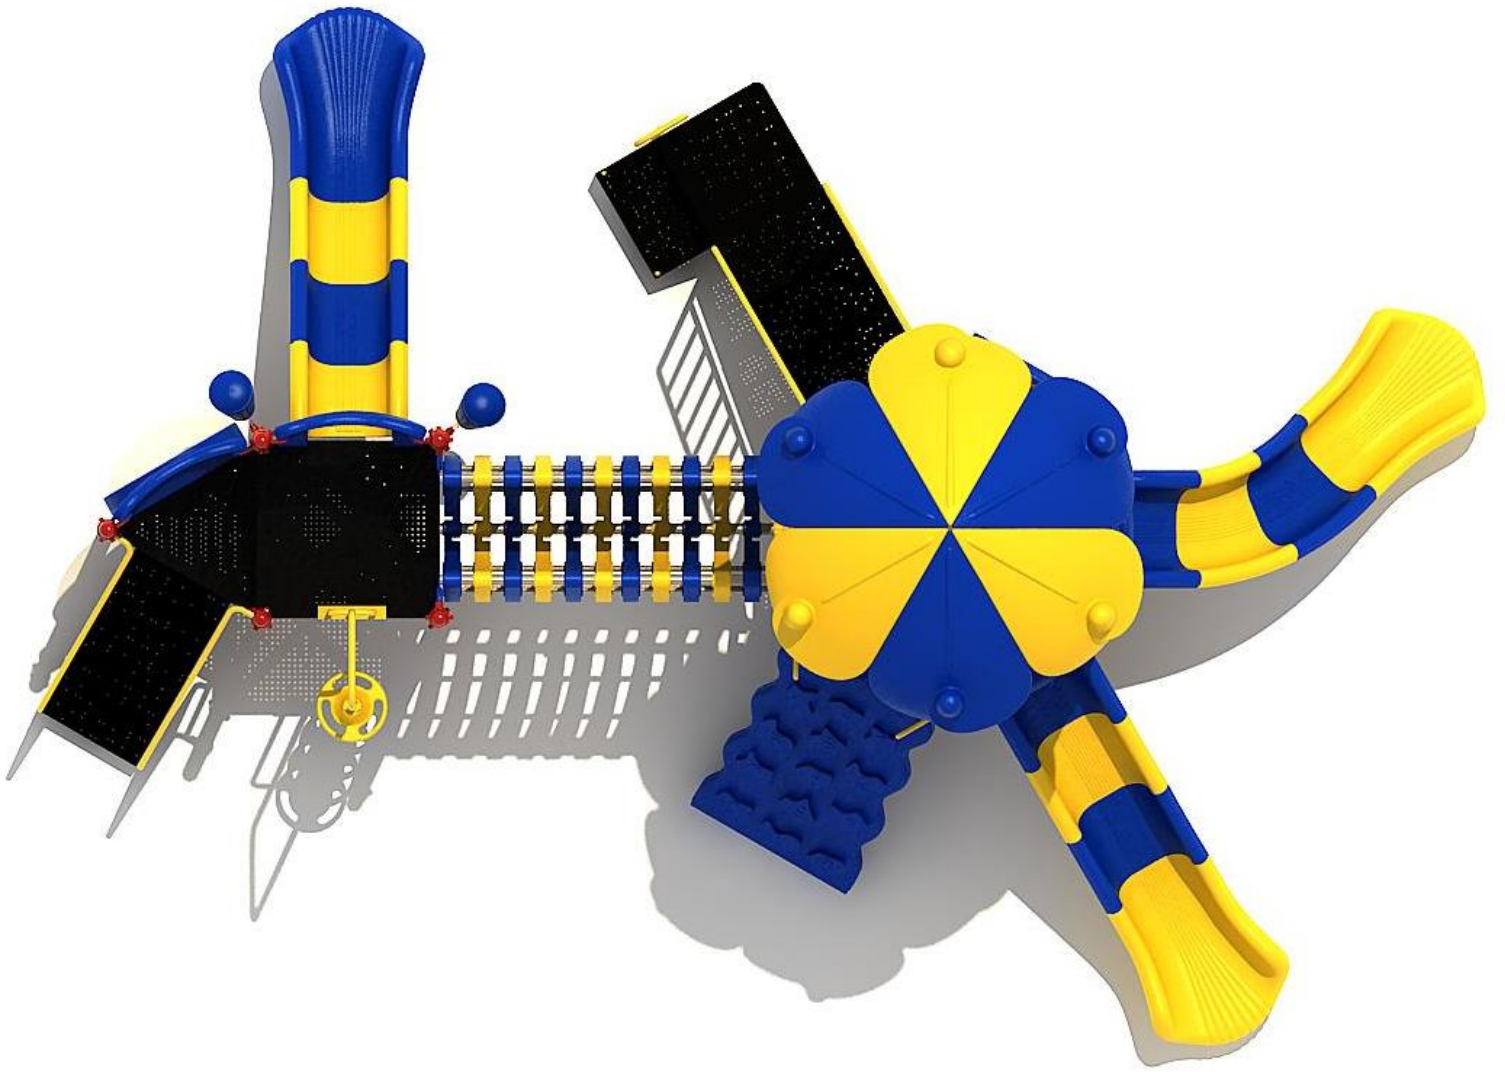

Use Zone: 39ft x 31ft

Fall Height: 4 Feet

ADA Access: Yes

Age Group: 2-12

Occupancy: 26-30

Free Shipping!

COMPONENT: Floating Tunnel
Tower / Frod Pad Challenge Ladder
/ Ring Swing Challenge Ladder /
Cylinder Spinner / Boulder Climber
/ Single Sectional Slide / Cargo
Climber / Climber / Climber / Crab
Pods / Saddle Slide / Cylinder
Spinner

Notes:

This play structure design meets ADA accessibility guidelines established in ASTM-1487 and CPSC guidelines. All playground equipment should be installed over ADA accessible safety surfacing

Critical Fall Height: 48"

Structure Size: 26'6" x 18' x 11'

Use Zone: 38'6" x 30'

Surface Area: 1170 sq ft

Child Capacity: 26-30

Age Range: 2-5

Post Diameter: 3.5"

Weight: 2645 LBS

Color Information: