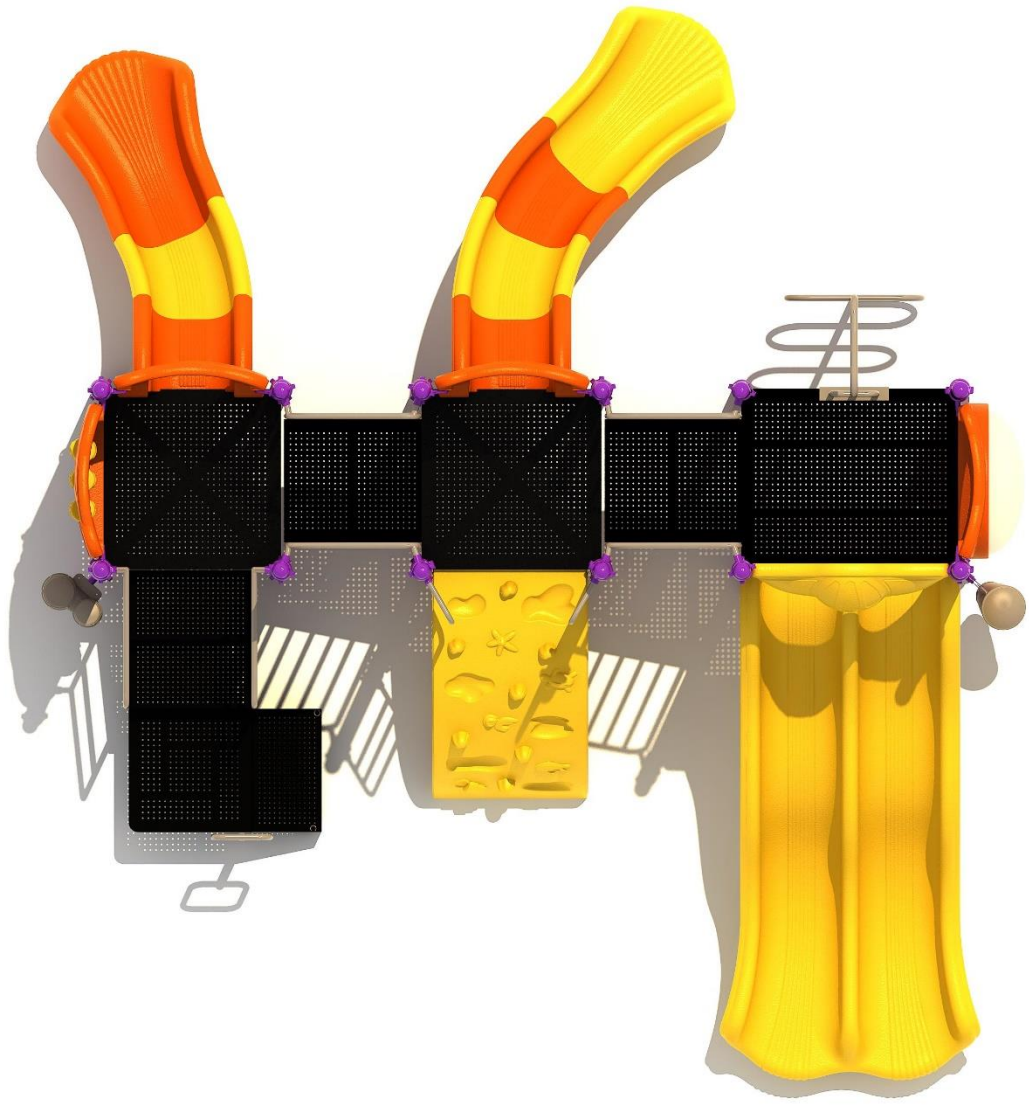

Use Zone: 31ft x 30ft

Fall Height: 5 Feet

ADA Access: Yes

Age Group: 2-5

Occupancy: 26-30

Free Shipping!

COMPONENT: Floating Tunnel
Tower / Frod Pad Challenge Ladder
/ Ring Swing Challenge Ladder /
Cylinder Spinner / Boulder Climber
/ Single Sectional Slide / Cargo
Climber / Climber / Climber / Crab
Pods / Saddle Slide / Cylinder
Spinner

Notes:

This play structure design meets ADA accessibility guidelines established in ASTM-1487 and CPSC guidelines. All playground equipment should be installed over ADA accessible safety surfacing

Critical Fall Height: 60"

Structure Size: 16'6" x 19' x 11'7"

Use Zone: 28'6" x 31'

Surface Area: 1209 sq ft

Child Capacity:

Age Range:

Post Diameter: 3.5"

Weight: 2123 LBS

Color Information: