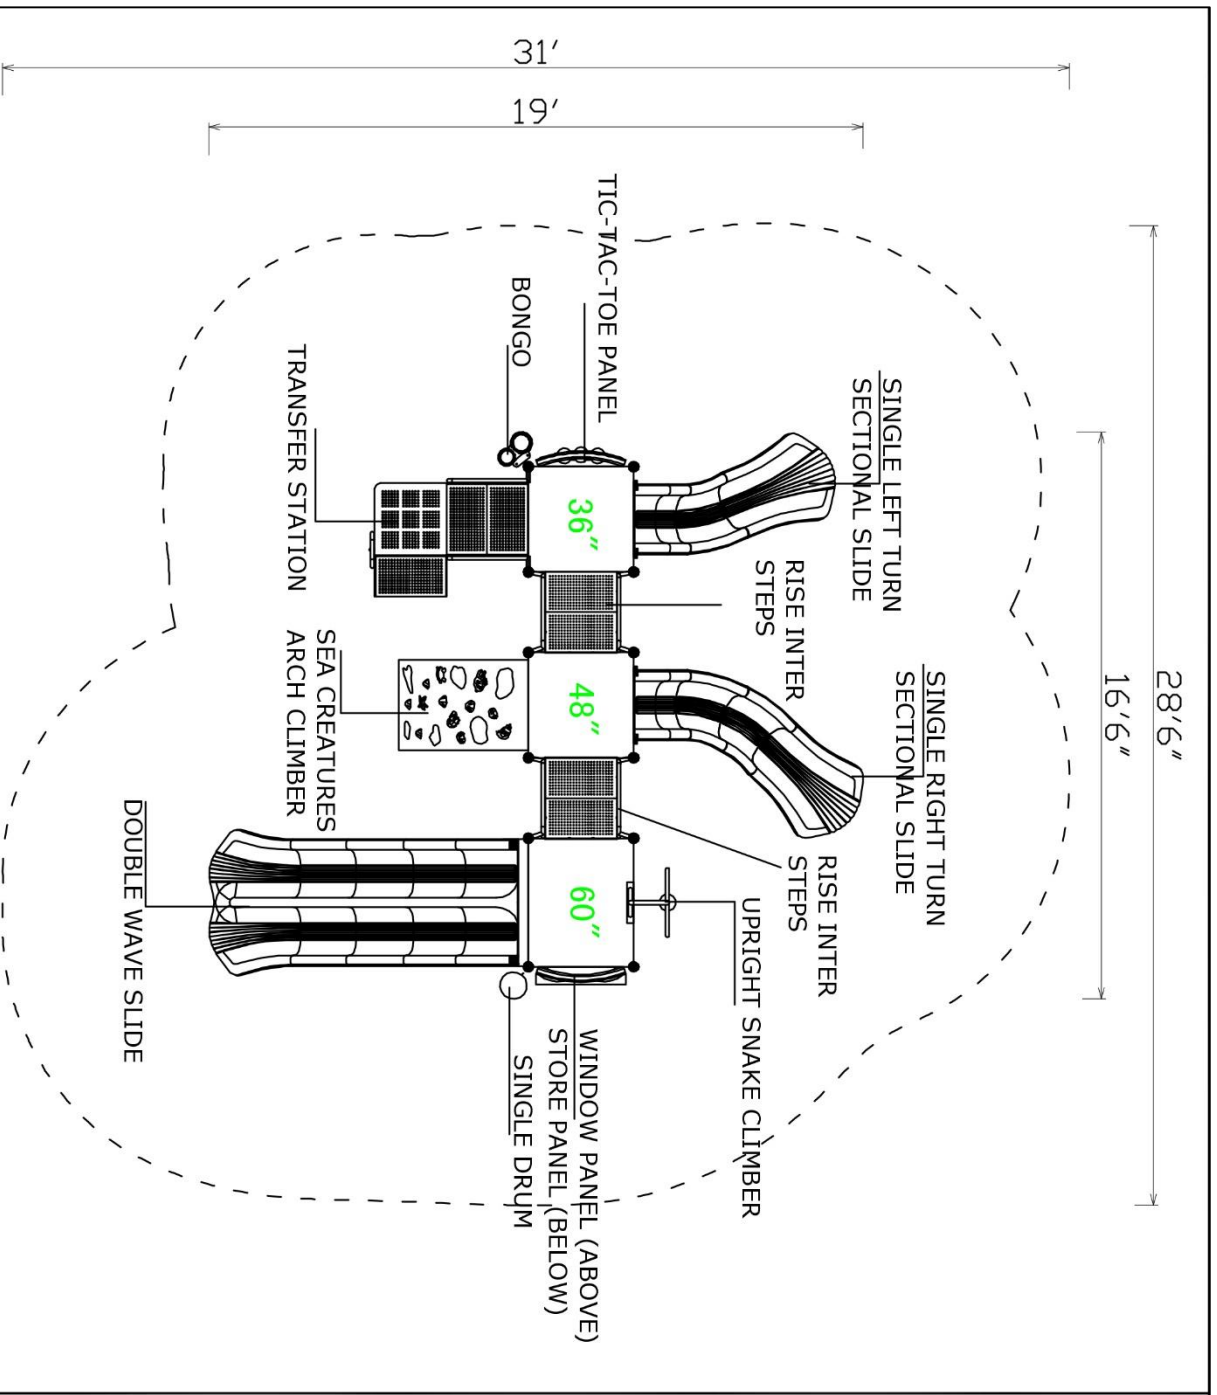

Use Zone: 31ft x 30ft

Fall Height: 5 Feet

ADA Access: Yes

Age Group: 2-5

Occupancy: 26-30

Free Shipping!

COMPONENT: Floating Tunnel
Tower / Frod Pad Challenge Ladder
/ Ring Swing Challenge Ladder /
Cylinder Spinner / Boulder Climber
/ Single Sectional Slide / Cargo
Climber / Climber / Climber / Crab
Pods / Saddle Slide / Cylinder
Spinner

Notes:

This play structure design meets ADA accessibility guidelines established in ASTM-1487 and CPSC guidelines. All playground equipment should be installed over ADA accessible safety surfacing

Critical Fall Height: 60"

Structure Size: 16'6" x 19' x 11'7"

Use Zone: 28'6" x 31'

Surface Area: 1209 sq ft

Child Capacity:

Age Range:

Post Diameter: 3.5"

Weight: 2123 LBS

Color Information: