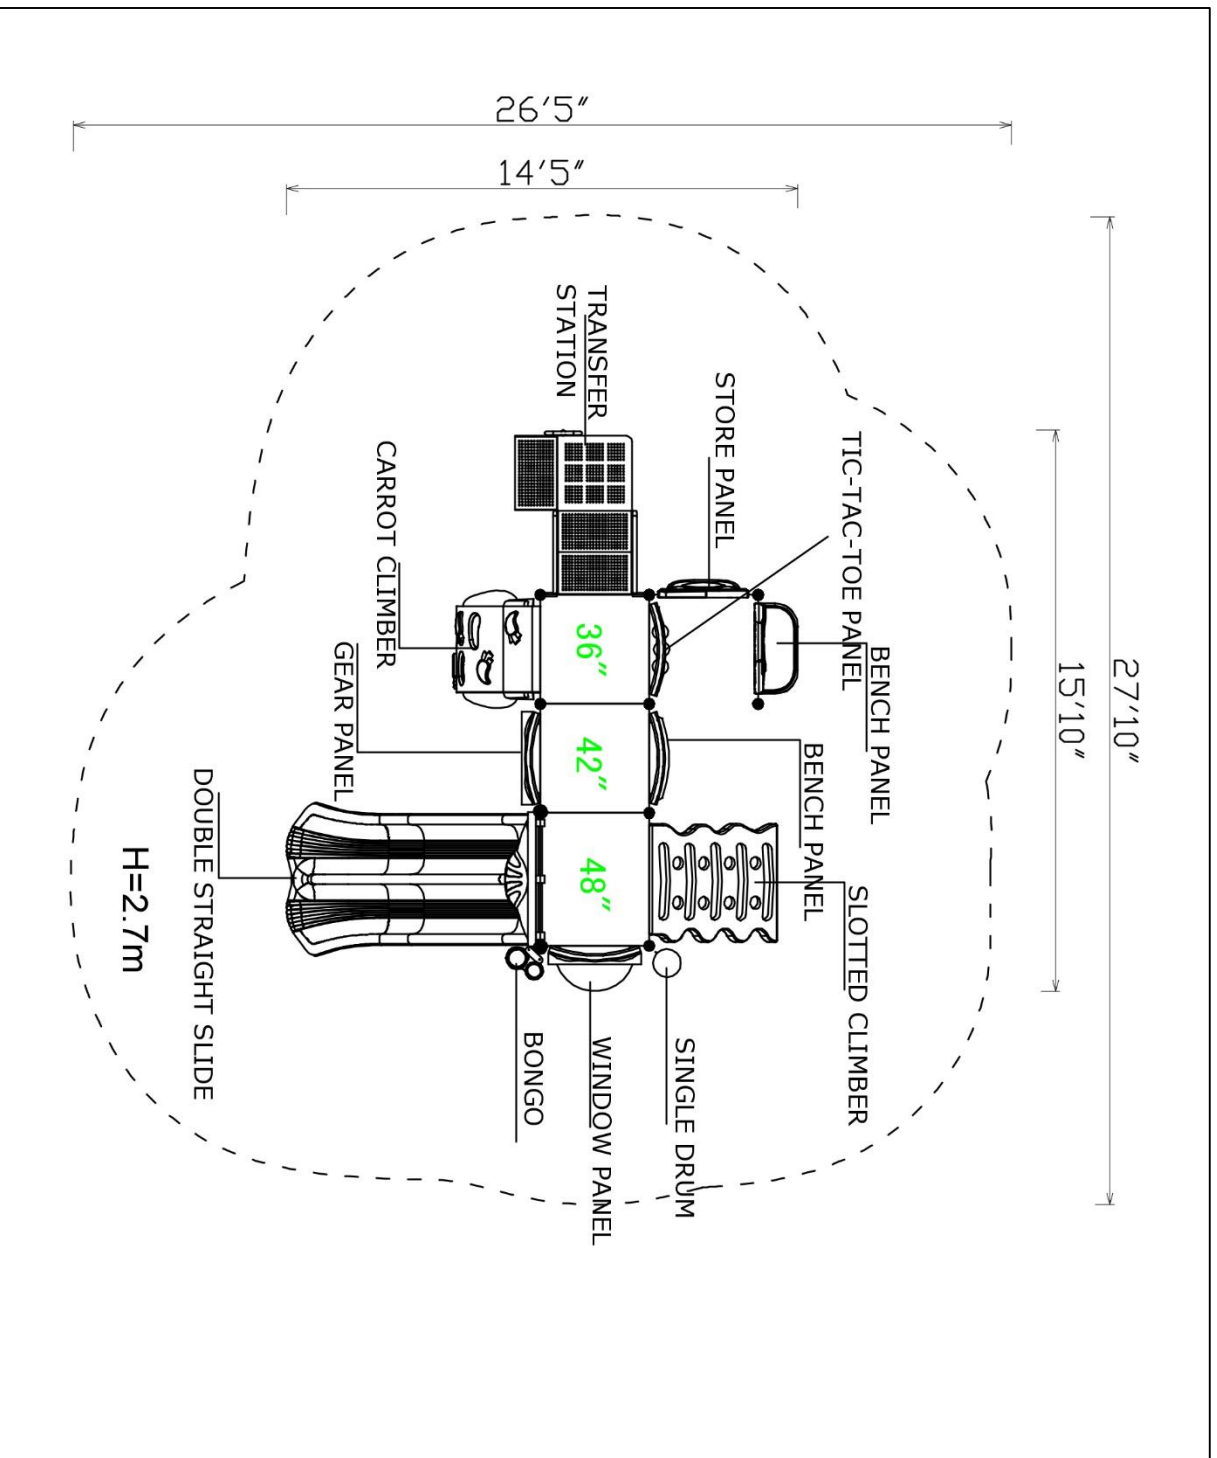

Use Zone: 28ft x 27ft

Fall Height: 4 Feet

ADA Access: Yes

Age Group: 2-5

Occupancy: 20-24

Free Shipping!

COMPONENT: Floating Tunnel
Tower / Frod Pad Challenge Ladder
/ Ring Swing Challenge Ladder /
Cylinder Spinner / Boulder Climber
/ Single Sectional Slide / Cargo
Climber / Climber / Climber / Crab
Pods / Saddle Slide / Cylinder
Spinner

Notes:

This play structure design meets ADA accessibility guidelines established in ASTM-1487 and CPSC guidelines. All playground equipment should be installed over ADA accessible safety surfacing

Critical Fall Height: 48"

Structure Size: 15'10" x 14'5" x 10'7"

Use Zone: 27'10" x 26'5"

Surface Area: 730 sq ft

Child Capacity:

Age Range: 2-5

Post Diameter: 3.5"

Weight: 1148 LBS

Color Information: