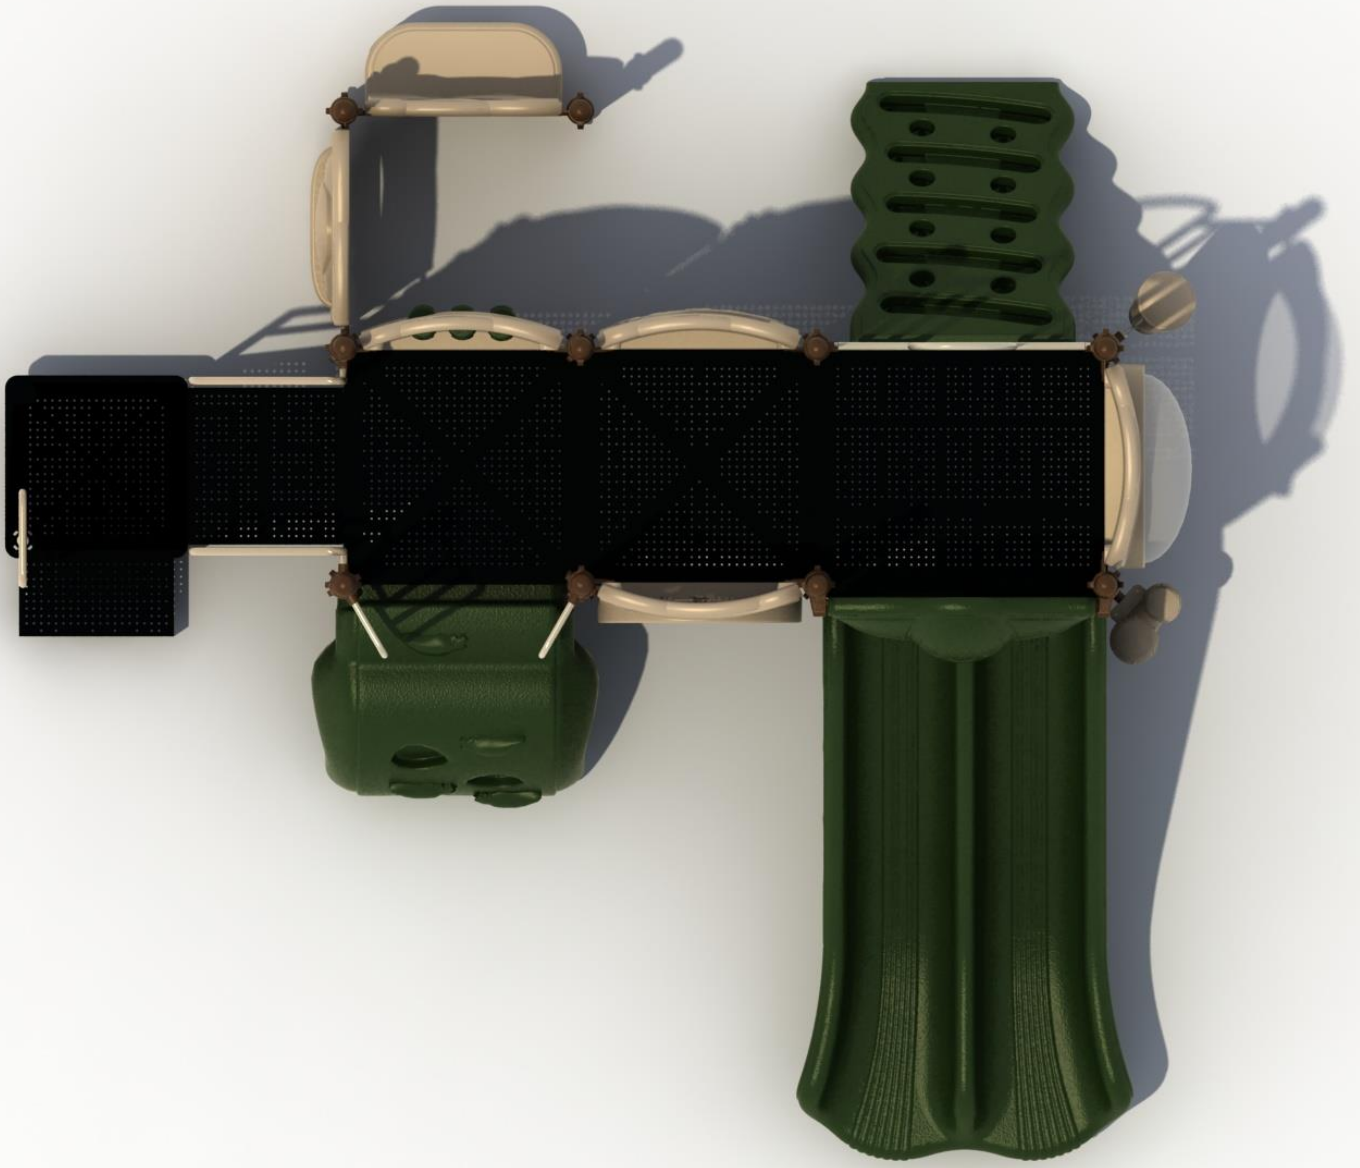

Use Zone: 28ft x 27ft

Fall Height: 4 Feet

ADA Access: Yes

Age Group: 2-5

Occupancy: 20-24

Free Shipping!

COMPONENT: Floating Tunnel
Tower / Frod Pad Challenge Ladder
/ Ring Swing Challenge Ladder /
Cylinder Spinner / Boulder Climber
/ Single Sectional Slide / Cargo
Climber / Climber / Climber / Crab
Pods / Saddle Slide / Cylinder
Spinner

Notes:

This play structure design meets ADA accessibility guidelines established in ASTM-1487 and CPSC guidelines. All playground equipment should be installed over ADA accessible safety surfacing

Critical Fall Height: 48"

Structure Size: 15'10" x 14'5" x 10'7"

Use Zone: 27'10" x 26'5"

Surface Area: 730 sq ft

Child Capacity:

Age Range: 2-5

Post Diameter: 3.5"

Weight: 1148 LBS

Color Information:

Posts: **Brown** Metal Rails: **Tan**

Decks: **Brown** Roofs: **None**

Slides: |

Climber:

COLOR SCHEMES

FOREST- NATURAL

- Brown - Posts
- Dark Green - Plastic
- Tan - Plastic
- Tan - Metal Accessories

ISLAND FUN