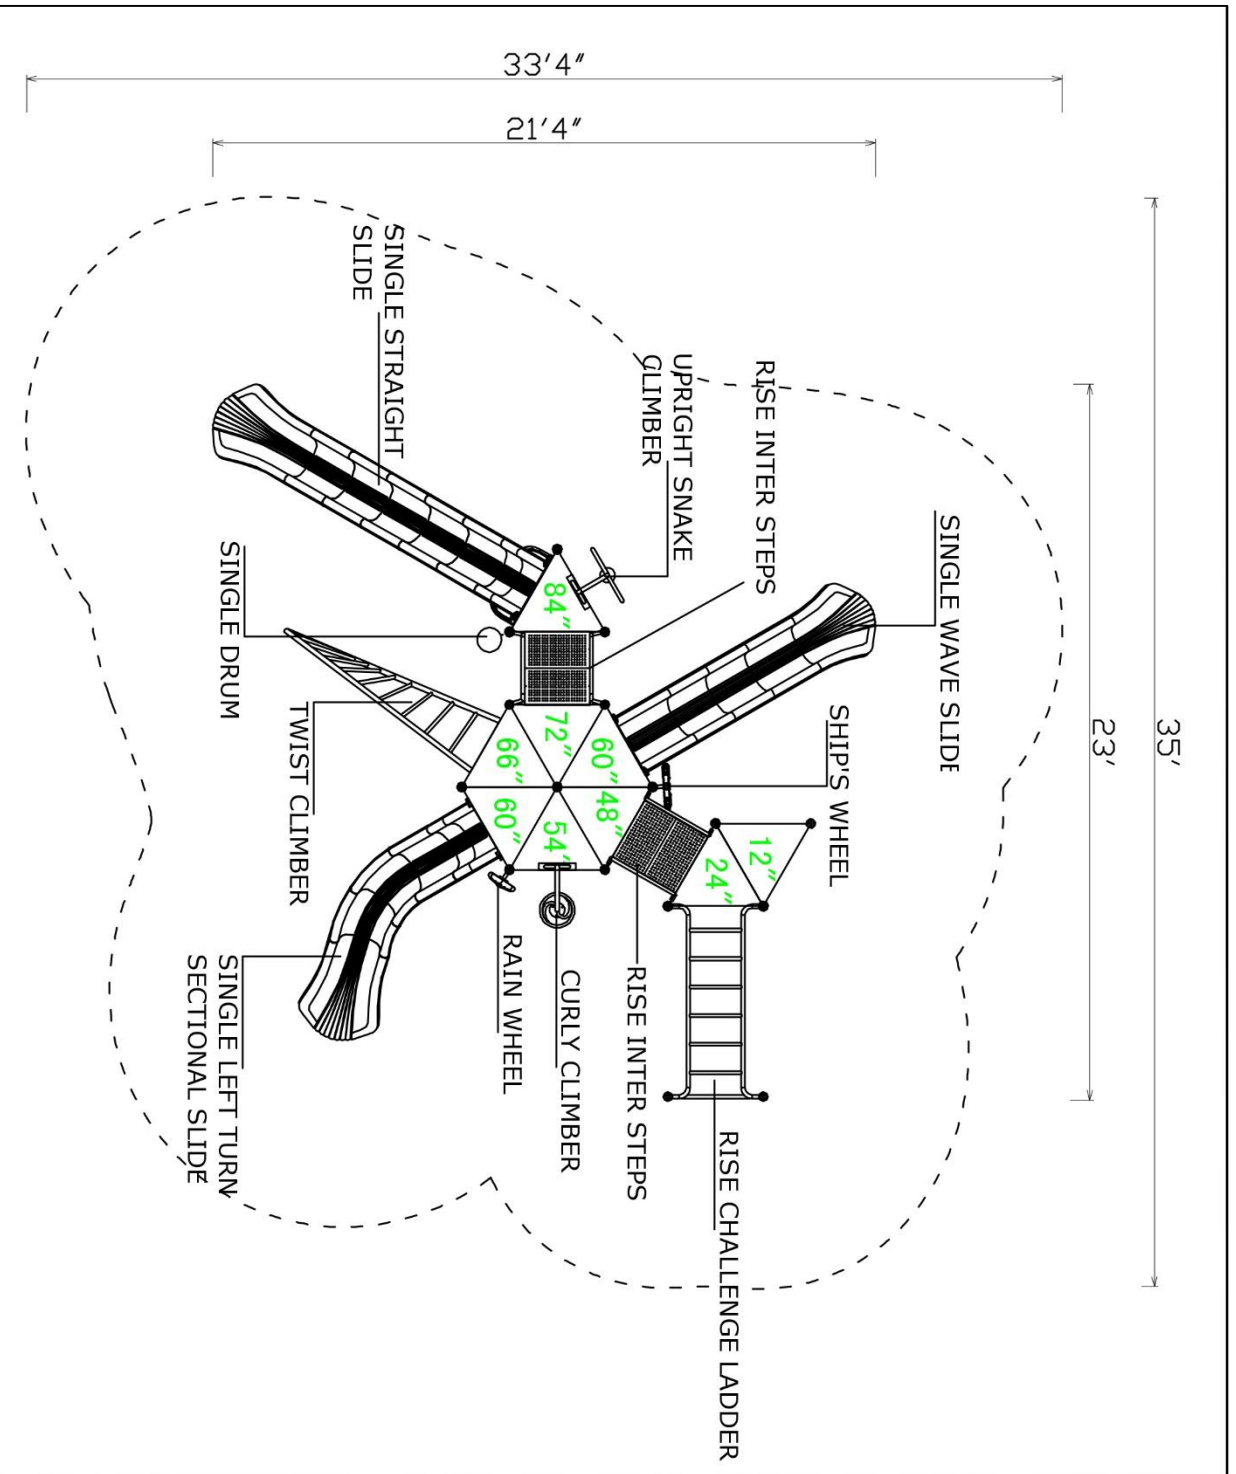

Use Zone: 36ft x 34ft

Fall Height: 7 Feet

ADA Access: Yes

Age Group: 5-12

Occupancy: 34-38

Free Shipping!

COMPONENT: Floating Tunnel
Tower / Frod Pad Challenge Ladder
/Ring Swing Challenge Ladder /
Cylinder Spinner / Boulder Climber
/ Single Sectional Slide / Cargo
Climber / Climber / Climber / Crab
Pods / Saddle Slide / Cylinder
Spinner

Notes:

This play structure design meets ADA accessibility guidelines established in ASTM-1487 and CPSC guidelines. All playground equipment should be installed over ADA accessible safety surfacing

Critical Fall Height: 84"

Structure Size: 23'x 21'4"x 13'7"

Use Zone: 35' x 33'4"

Surface Area: 1155 sq ft

Child Capacity: 34-38

Age Range: 5-12

Post Diameter: 3.5"

Weight: 2315 LBS

Color Information:

Post & Metal

Double Color Polyethylene

.75-inch

.48-inch

.24-inch

Single Color Polyethylene

.60-inch

Blow Mold Plastic