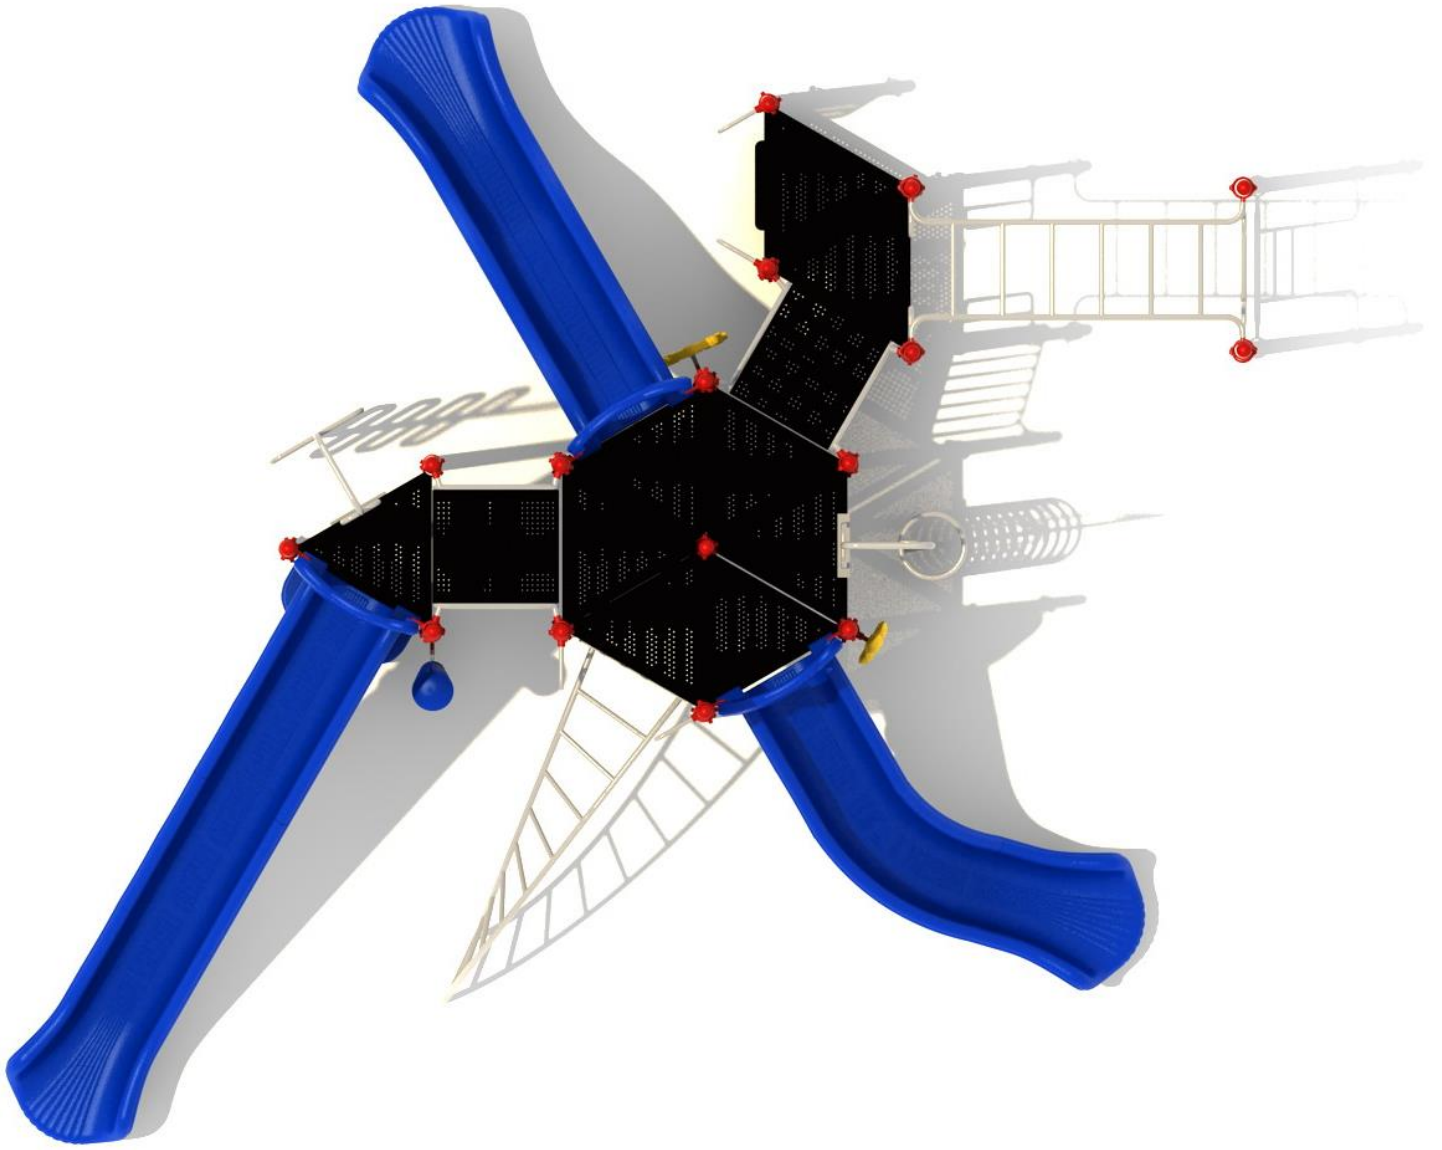

Use Zone: 36ft x 34ft

Fall Height: 7 Feet

ADA Access: Yes

Age Group: 5-12

Occupancy: 34-38

Free Shipping!

COMPONENT: Floating Tunnel
Tower / Frod Pad Challenge Ladder
/Ring Swing Challenge Ladder /
Cylinder Spinner / Boulder Climber
/ Single Sectional Slide / Cargo
Climber / Climber / Climber / Crab
Pods / Saddle Slide / Cylinder
Spinner

Notes:

This play structure design meets ADA accessibility guidelines established in ASTM-1487 and CPSC guidelines. All playground equipment should be installed over ADA accessible safety surfacing

Critical Fall Height: 84"

Structure Size: 23'x 21'4"x 13'7"

Use Zone: 35' x 33'4"

Surface Area: 1155 sq ft

Child Capacity: 34-38

Age Range: 5-12

Post Diameter: 3.5"

Weight: 2315 LBS

Color Information: