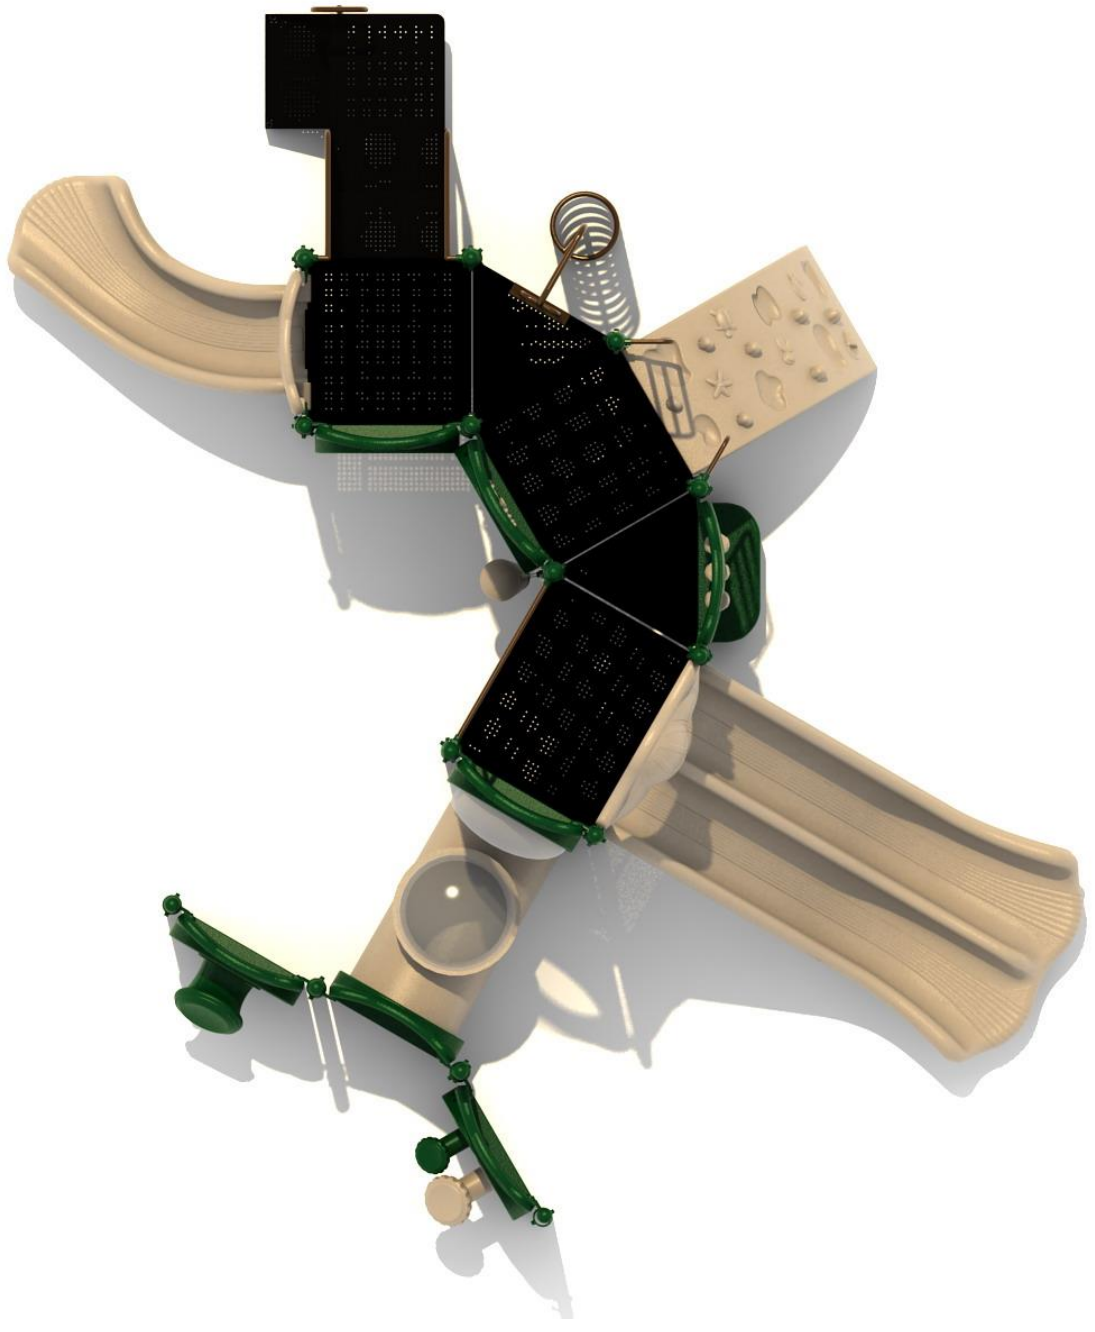

Use Zone: 34ft x 32ft

Fall Height: 5 Feet

ADA Access: Yes

Age Group: 2-12

Occupancy: 26-30

Free Shipping!

COMPONENT: Floating Tunnel
Tower / Frod Pad Challenge Ladder
/ Ring Swing Challenge Ladder /
Cylinder Spinner / Boulder Climber
/ Single Sectional Slide / Cargo
Climber / Climber / Climber / Crab
Pods / Saddle Slide / Cylinder
Spinner

Notes:

This play structure design meets ADA accessibility guidelines established in ASTM-1487 and CPSC guidelines. All playground equipment should be installed over ADA accessible safety surfacing

Critical Fall Height: **60"**

Structure Size: **20' x 22' x 10'7"**

Use Zone: **32' x 34'**

Surface Area: **1088 sq ft**

Child Capacity:

Age Range:

Post Diameter: **3.5"**

Weight: **1875 LBS**

Color Information: