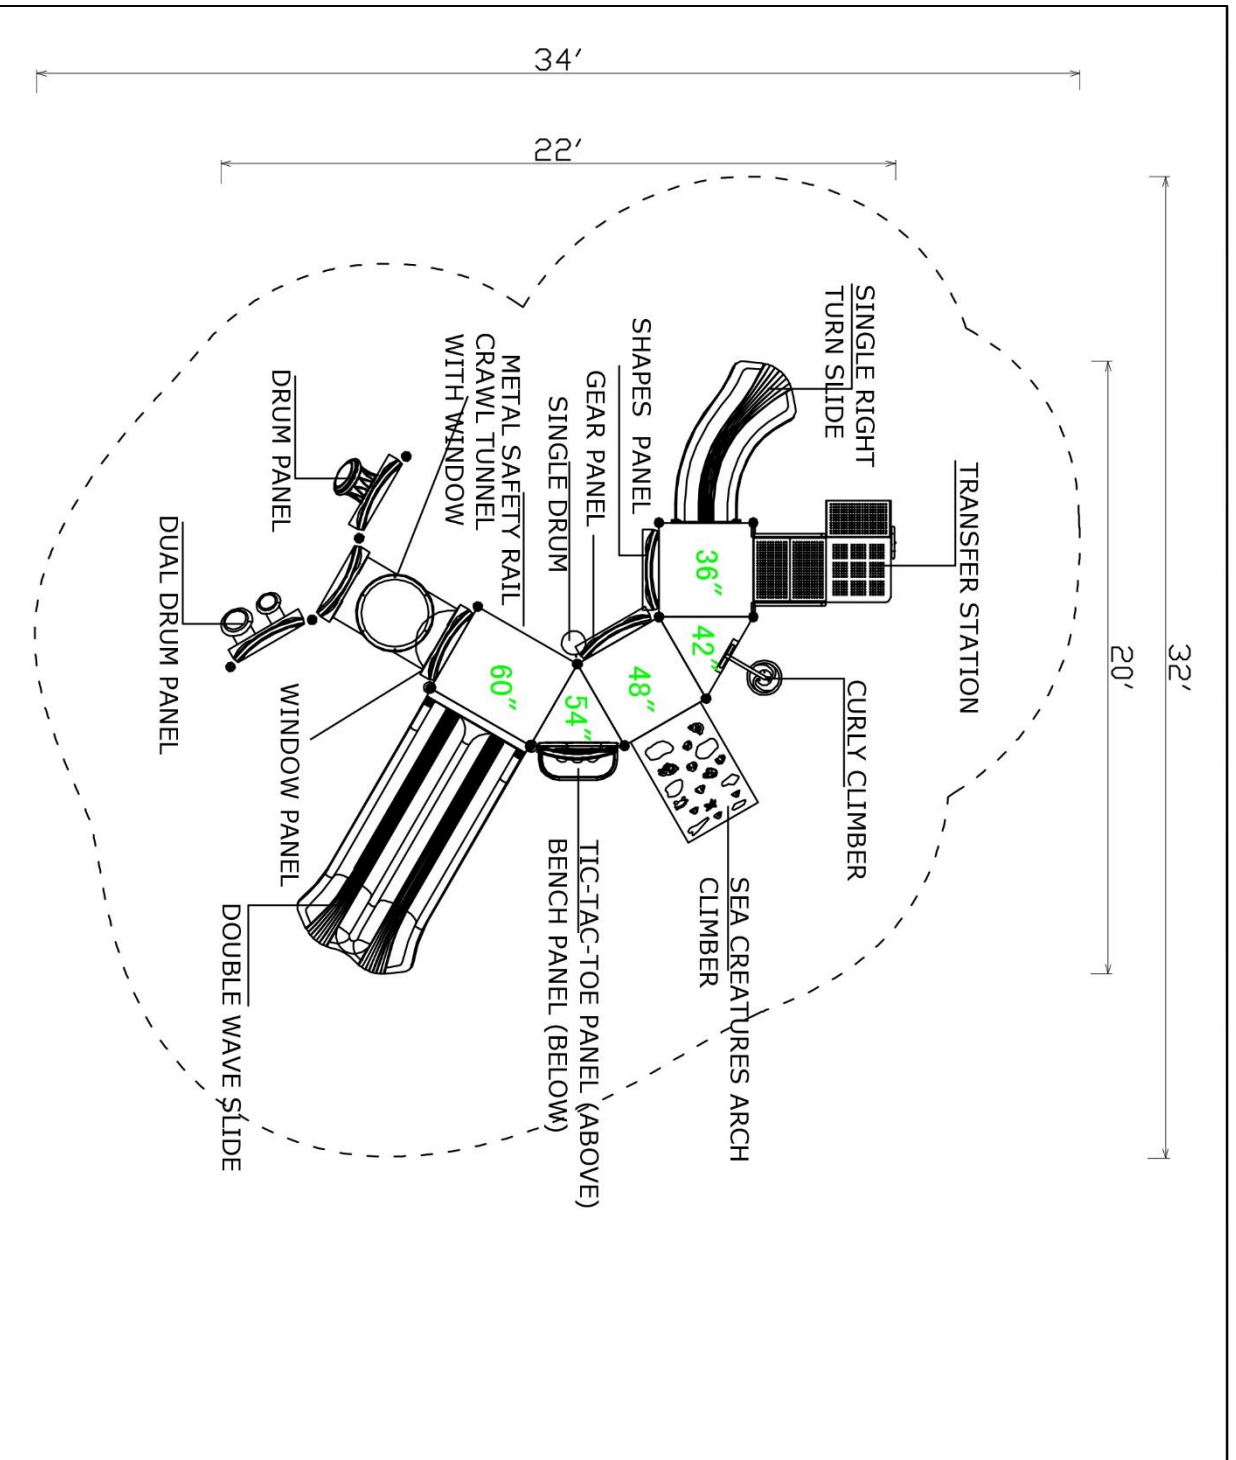

Use Zone: 34ft x 32ft

Fall Height: 5 Feet

ADA Access: Yes

Age Group: 2-12

Occupancy: 26-30

Free Shipping!

COMPONENT: Floating Tunnel
Tower / Frod Pad Challenge Ladder
/ Ring Swing Challenge Ladder /
Cylinder Spinner / Boulder Climber
/ Single Sectional Slide / Cargo
Climber / Climber / Climber / Crab
Pods / Saddle Slide / Cylinder
Spinner

Notes:

This play structure design meets ADA accessibility guidelines established in ASTM-1487 and CPSC guidelines. All playground equipment should be installed over ADA accessible safety surfacing

Critical Fall Height: **60"**

Structure Size: **20' x 22' x 10'7"**

Use Zone: **32' x 34'**

Surface Area: **1088 sq ft**

Child Capacity:

Age Range:

Post Diameter: **3.5"**

Weight: **1875 LBS**

Color Information: