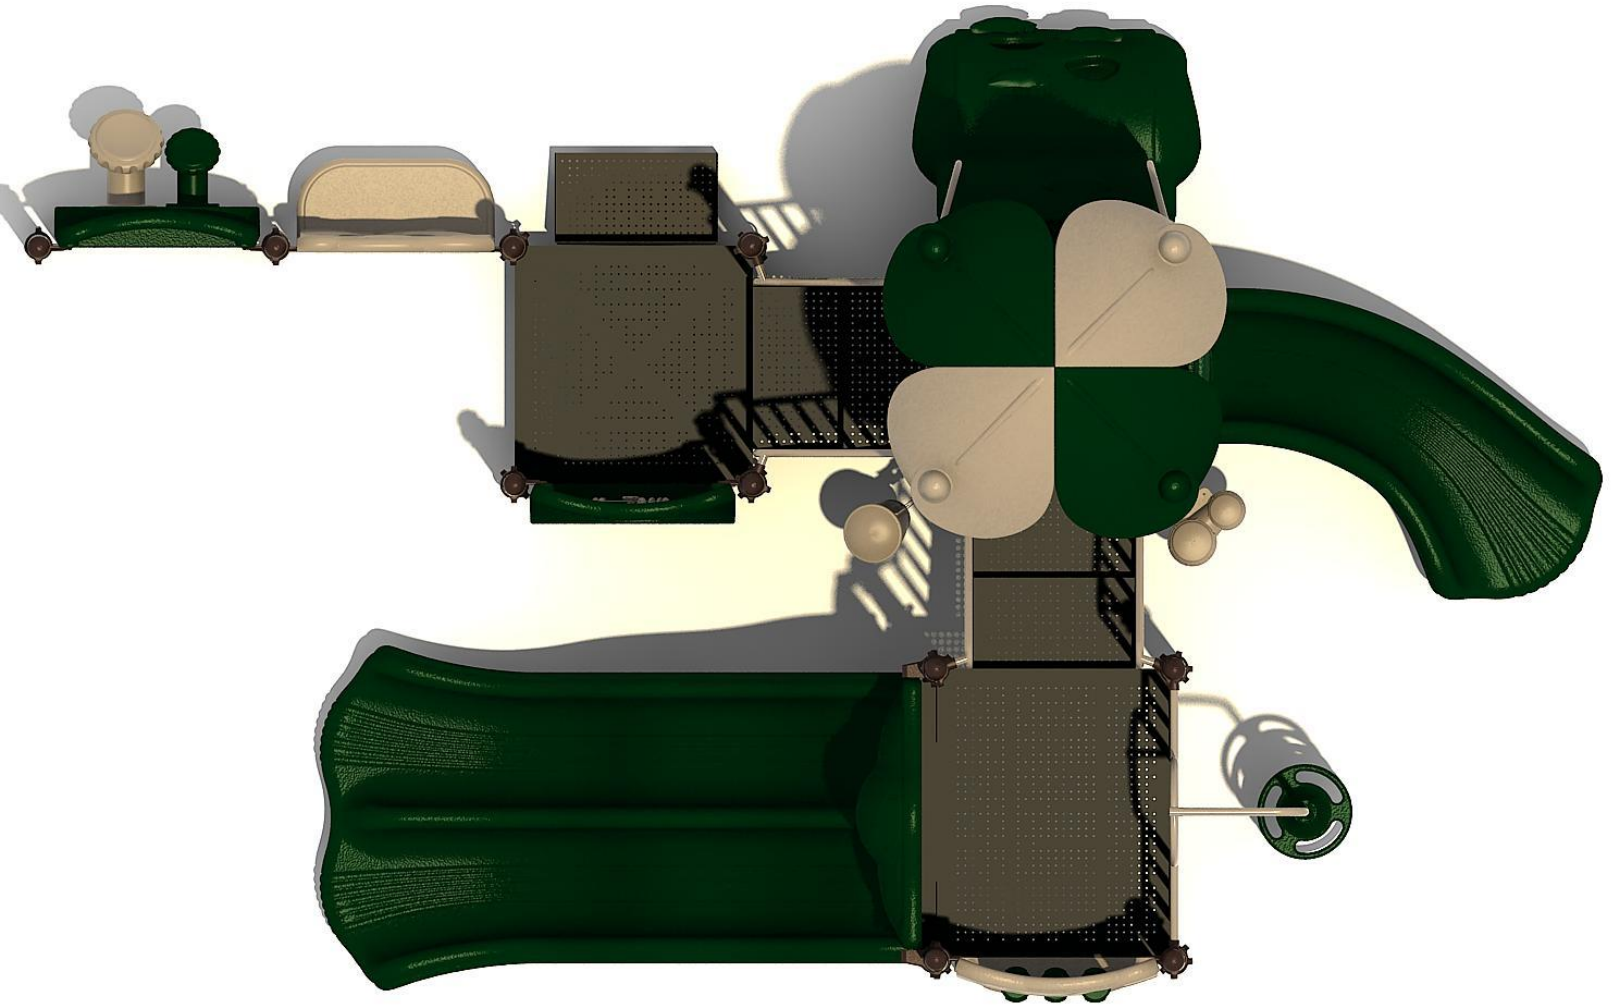

Use Zone: 33ft x 28ft

Fall Height: 5 Feet

ADA Access: Yes

Age Group: 2-5

Occupancy: 28-32

Free Shipping!

COMPONENT: Floating Tunnel
Tower / Frod Pad Challenge Ladder
/ Ring Swing Challenge Ladder /
Cylinder Spinner / Boulder Climber
/ Single Sectional Slide / Cargo
Climber / Climber / Climber / Crab
Pods / Saddle Slide / Cylinder
Spinner

Notes:

This play structure design meets ADA accessibility guidelines established in ASTM-1487 and CPSC guidelines. All playground equipment should be installed over ADA accessible safety surfacing

Critical Fall Height: **48"**

Structure Size: **20' x 12'1" x 10'7"**

Use Zone: **32' x 24'1"**

Surface Area: **768 sq ft**

Child Capacity: **28-32**

Age Range: **2-5**

Post Diameter: **3.5"**

Weight: **1914 LBS**

Color Information: