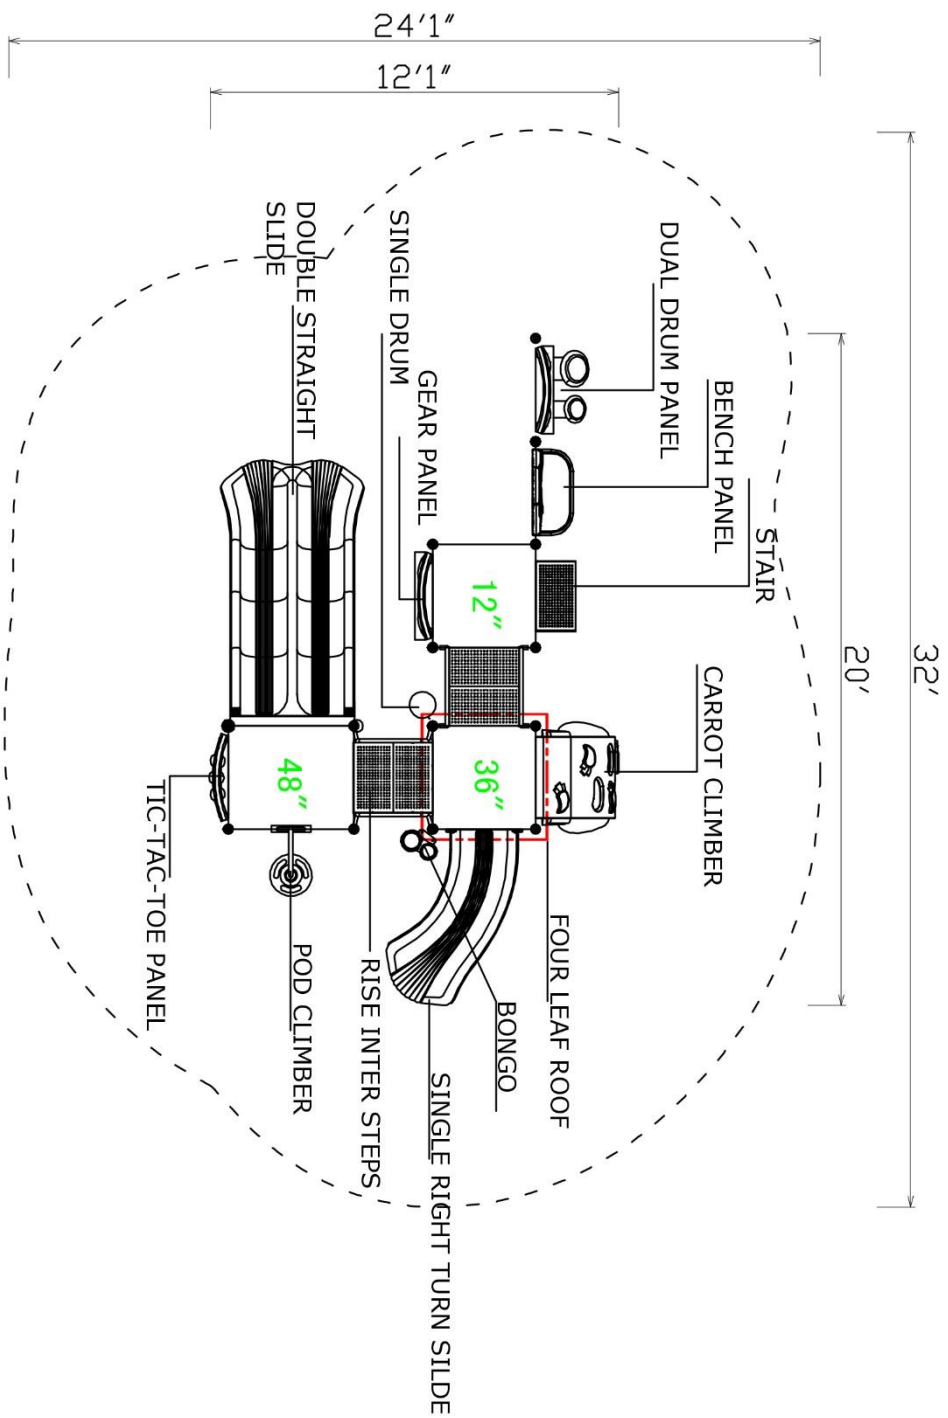

Use Zone: 33ft x 28ft

Fall Height: 5 Feet

ADA Access: Yes

Age Group: 2-5

Occupancy: 28-32

Free Shipping!

COMPONENT: Floating Tunnel
Tower / Frod Pad Challenge Ladder
/ Ring Swing Challenge Ladder /
Cylinder Spinner / Boulder Climber
/ Single Sectional Slide / Cargo
Climber / Climber / Climber / Crab
Pods / Saddle Slide / Cylinder
Spinner

Notes:

This play structure design meets ADA accessibility guidelines established in ASTM-1487 and CPSC guidelines. All playground equipment should be installed over ADA accessible safety surfacing

Critical Fall Height: **48"**

Structure Size: **20' x 12'1" x 10'7"**

Use Zone: **32' x 24'1"**

Surface Area: **768 sq ft**

Child Capacity: **28-32**

Age Range: **2-5**

Post Diameter: **3.5"**

Weight: **1914 LBS**

Color Information:

Roto Mold Plastic

Single Color Polyethylene

.60-inch

COLOR GUIDE