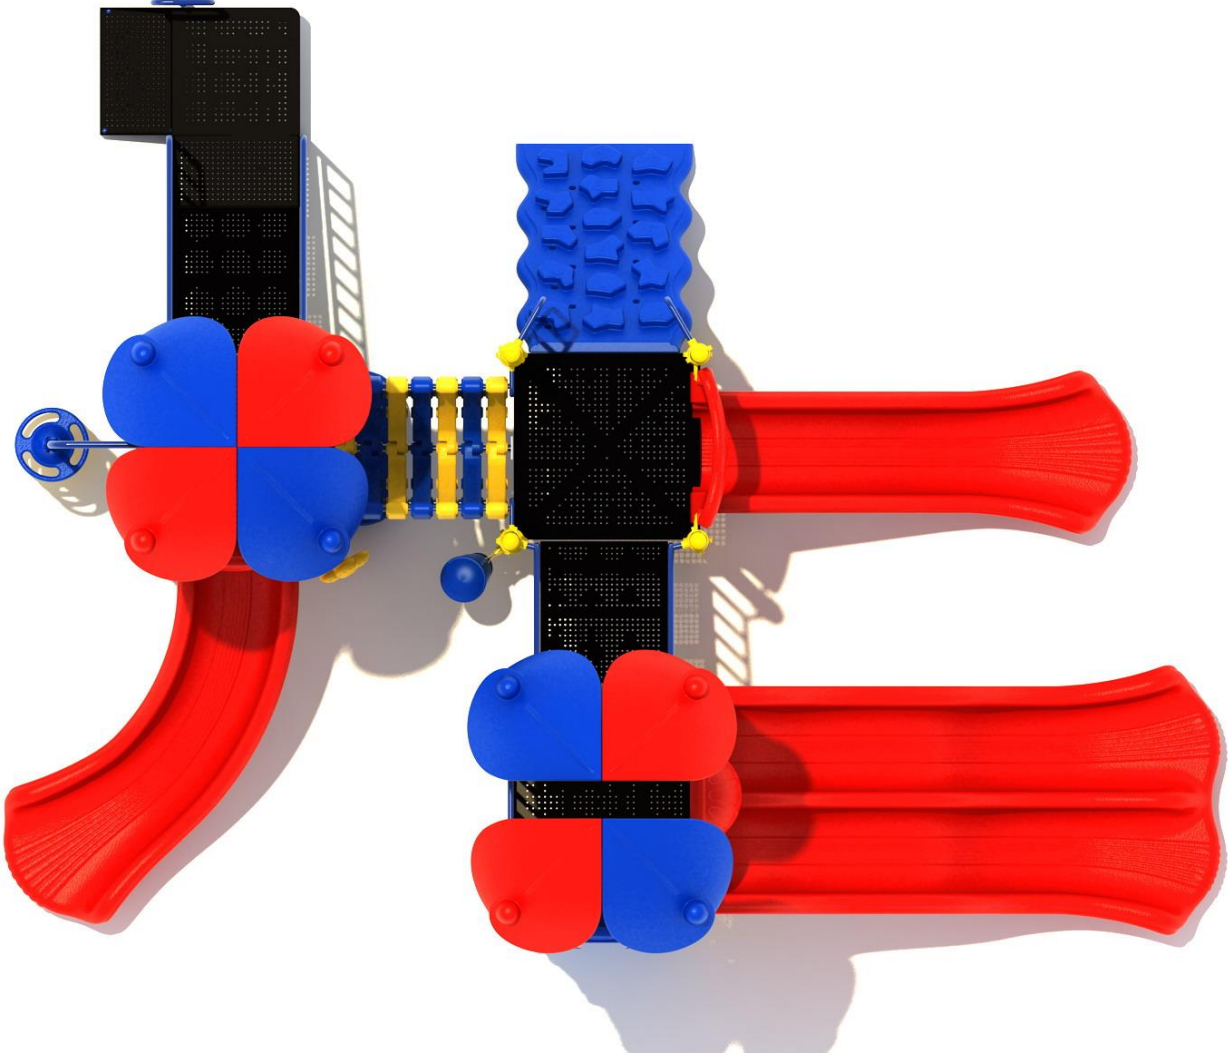

Use Zone: 33ft x 29ft

Fall Height: 5 Feet

ADA Access: Yes

Age Group: 2-12

Occupancy: 26-30

Free Shipping!

COMPONENT: Floating Tunnel
Tower / Frod Pad Challenge Ladder
/ Ring Swing Challenge Ladder /
Cylinder Spinner / Boulder Climber
/ Single Sectional Slide / Cargo
Climber / Climber / Climber / Crab
Pods / Saddle Slide / Cylinder
Spinner

Notes:

This play structure design meets ADA accessibility guidelines established in ASTM-1487 and CPSC guidelines. All playground equipment should be installed over ADA accessible safety surfacing

Critical Fall Height: **60"**

Structure Size: **20'4" x 15'4" x 11'7"**

Use Zone: **32'4" x 27'4"**

Surface Area: **896 sq ft**

Child Capacity: **32-36**

Age Range: **2-12**

Post Diameter: **3.5"**

Weight: **2026 LBS**

Color Information: