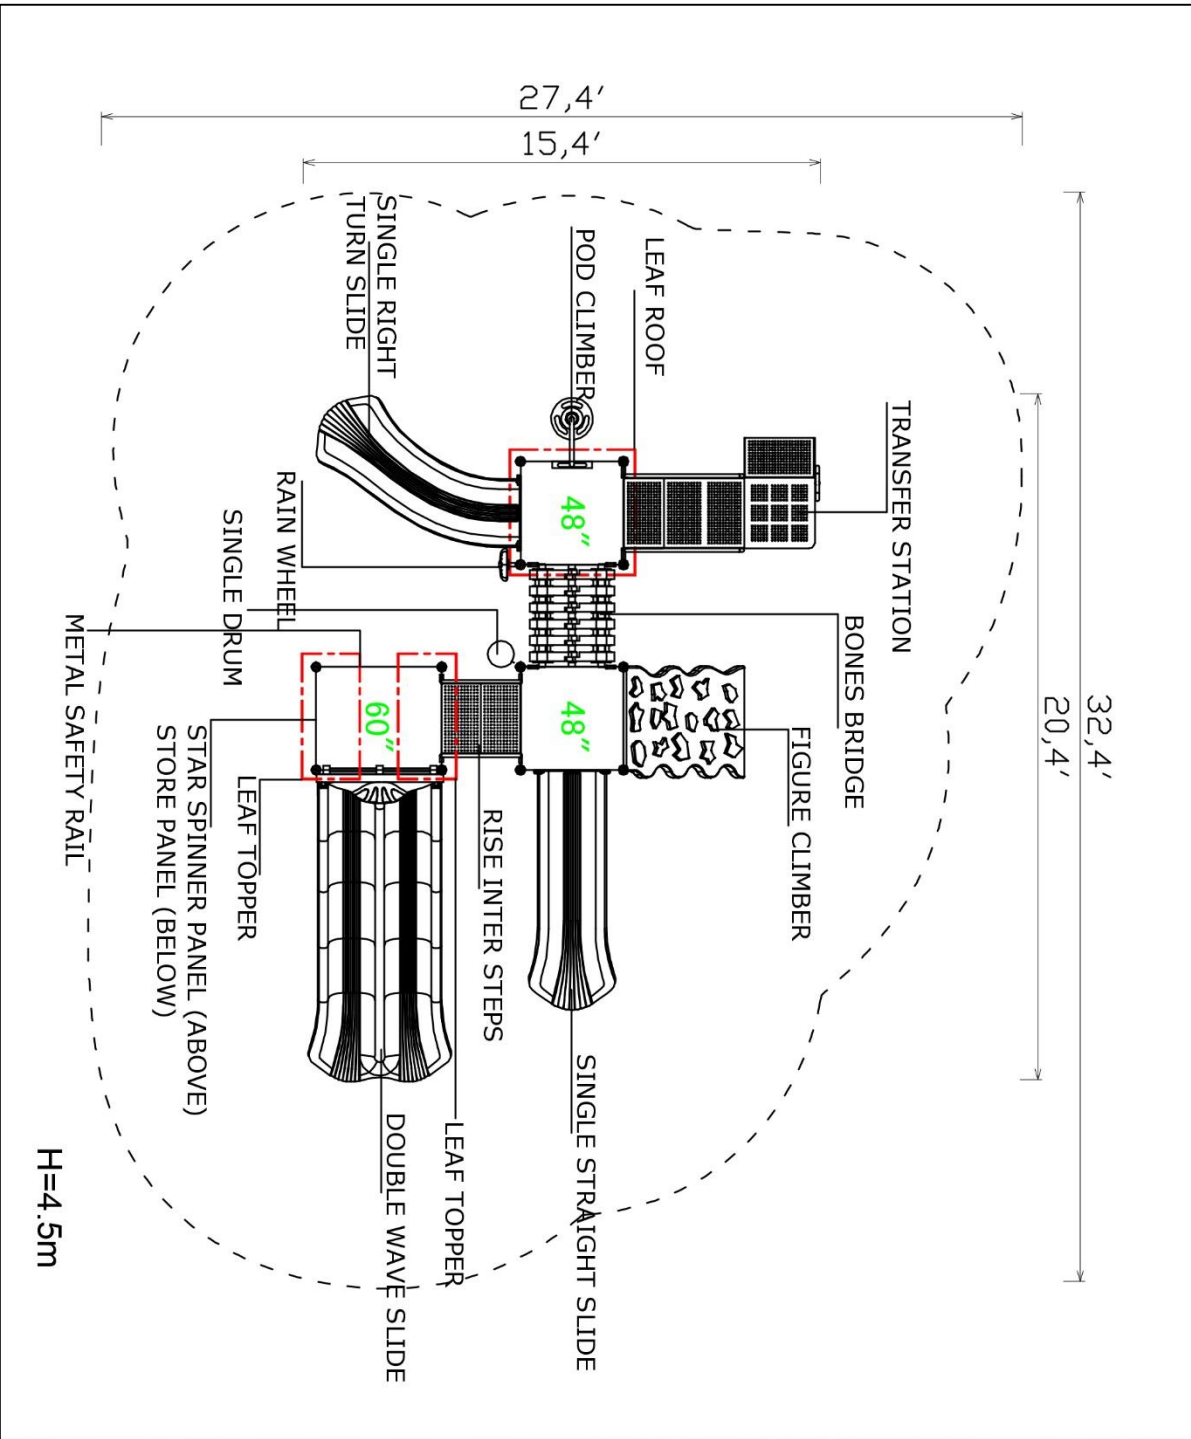

Use Zone: 33ft x 29ft

Fall Height: 5 Feet

ADA Access: Yes

Age Group: 2-12

Occupancy: 26-30

Free Shipping!

COMPONENT: Floating Tunnel
Tower / Frod Pad Challenge Ladder
/ Ring Swing Challenge Ladder /
Cylinder Spinner / Boulder Climber
/ Single Sectional Slide / Cargo
Climber / Climber / Climber / Crab
Pods / Saddle Slide / Cylinder
Spinner

Notes:

This play structure design meets ADA accessibility guidelines established in ASTM-1487 and CPSC guidelines. All playground equipment should be installed over ADA accessible safety surfacing

Critical Fall Height: **60"**

Structure Size: **20'4" x 15'4" x 11'7"**

Use Zone: **32'4" x 27'4"**

Surface Area: **896 sq ft**

Child Capacity: **32-36**

Age Range: **2-12**

Post Diameter: **3.5"**

Weight: **2026 LBS**

Color Information: