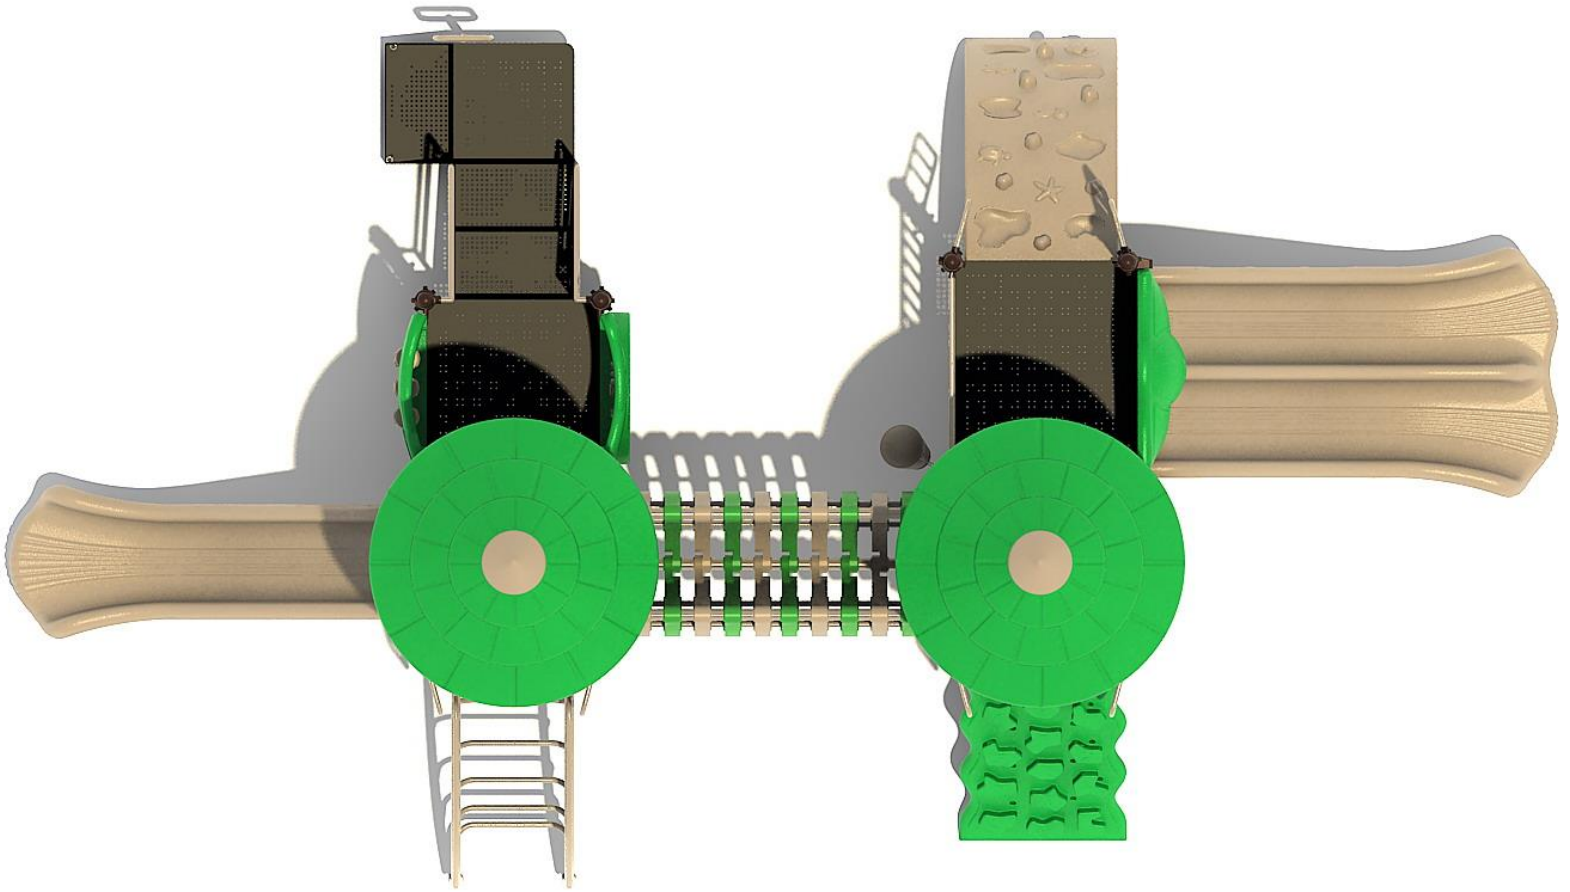

Use Zone: 40ft x 28ft

Fall Height: 4 Feet

ADA Access: Yes

Age Group: 2-12

Occupancy: 28-32

Free Shipping!

COMPONENT: Floating Tunnel
Tower / Frod Pad Challenge Ladder
/ Ring Swing Challenge Ladder /
Cylinder Spinner / Boulder Climber
/ Single Sectional Slide / Cargo
Climber / Climber / Climber / Crab
Pods / Saddle Slide / Cylinder
Spinner

Notes:

This play structure design meets ADA accessibility guidelines established in ASTM-1487 and CPSC guidelines. All playground equipment should be installed over ADA accessible safety surfacing

Critical Fall Height: **48"**

Structure Size: **28' x 15'2" x 10'7"**

Use Zone: **40' x 27'2"**

Surface Area: **1080 sq ft**

Child Capacity:

Age Range: **2-12**

Post Diameter: **3.5"**

Weight: **2020 LBS**

Color Information: