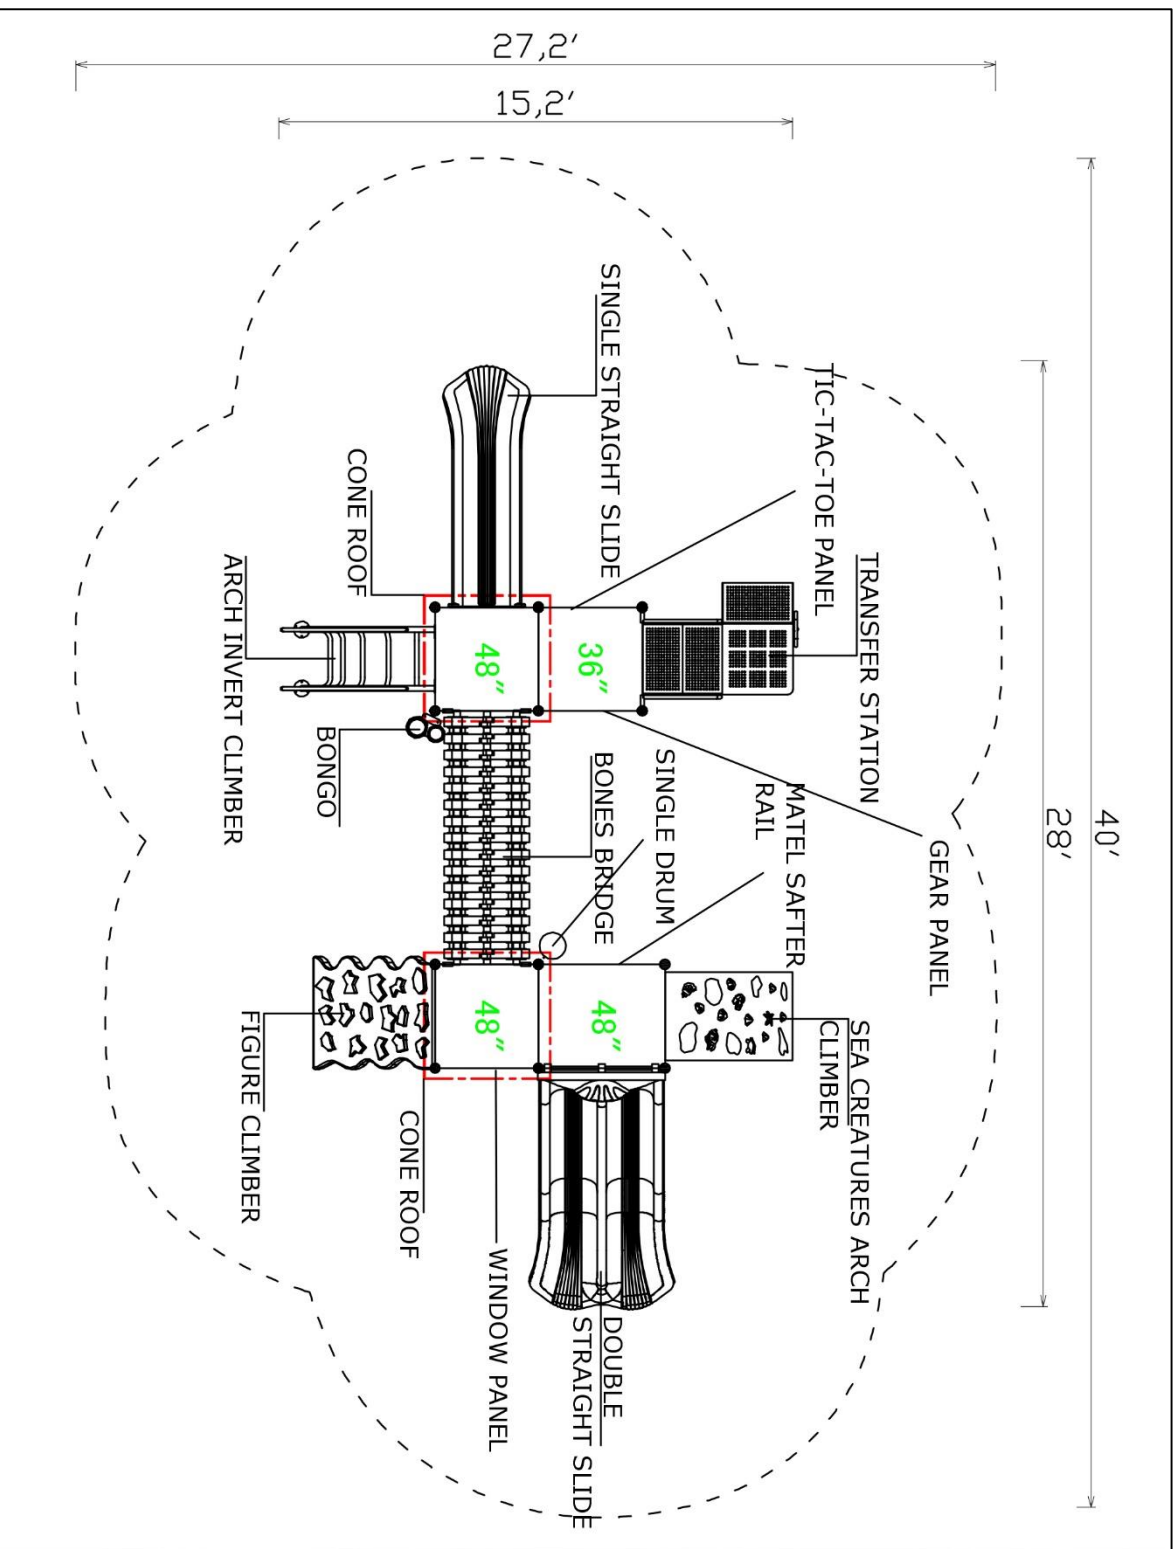

Use Zone: 40ft x 28ft

Fall Height: 4 Feet

ADA Access: Yes

Age Group: 2-12

Occupancy: 28-32

Free Shipping!

COMPONENT: Floating Tunnel
Tower / Frod Pad Challenge Ladder
/ Ring Swing Challenge Ladder /
Cylinder Spinner / Boulder Climber
/ Single Sectional Slide / Cargo
Climber / Climber / Climber / Crab
Pods / Saddle Slide / Cylinder
Spinner

Notes:

This play structure design meets ADA accessibility guidelines established in ASTM-1487 and CPSC guidelines. All playground equipment should be installed over ADA accessible safety surfacing

Critical Fall Height: **48"**

Structure Size: **28' x 15'2" x 10'7"**

Use Zone: **40' x 27'2"**

Surface Area: **1080 sq ft**

Child Capacity:

Age Range: **2-12**

Post Diameter: **3.5"**

Weight: **2020 LBS**

Color Information: