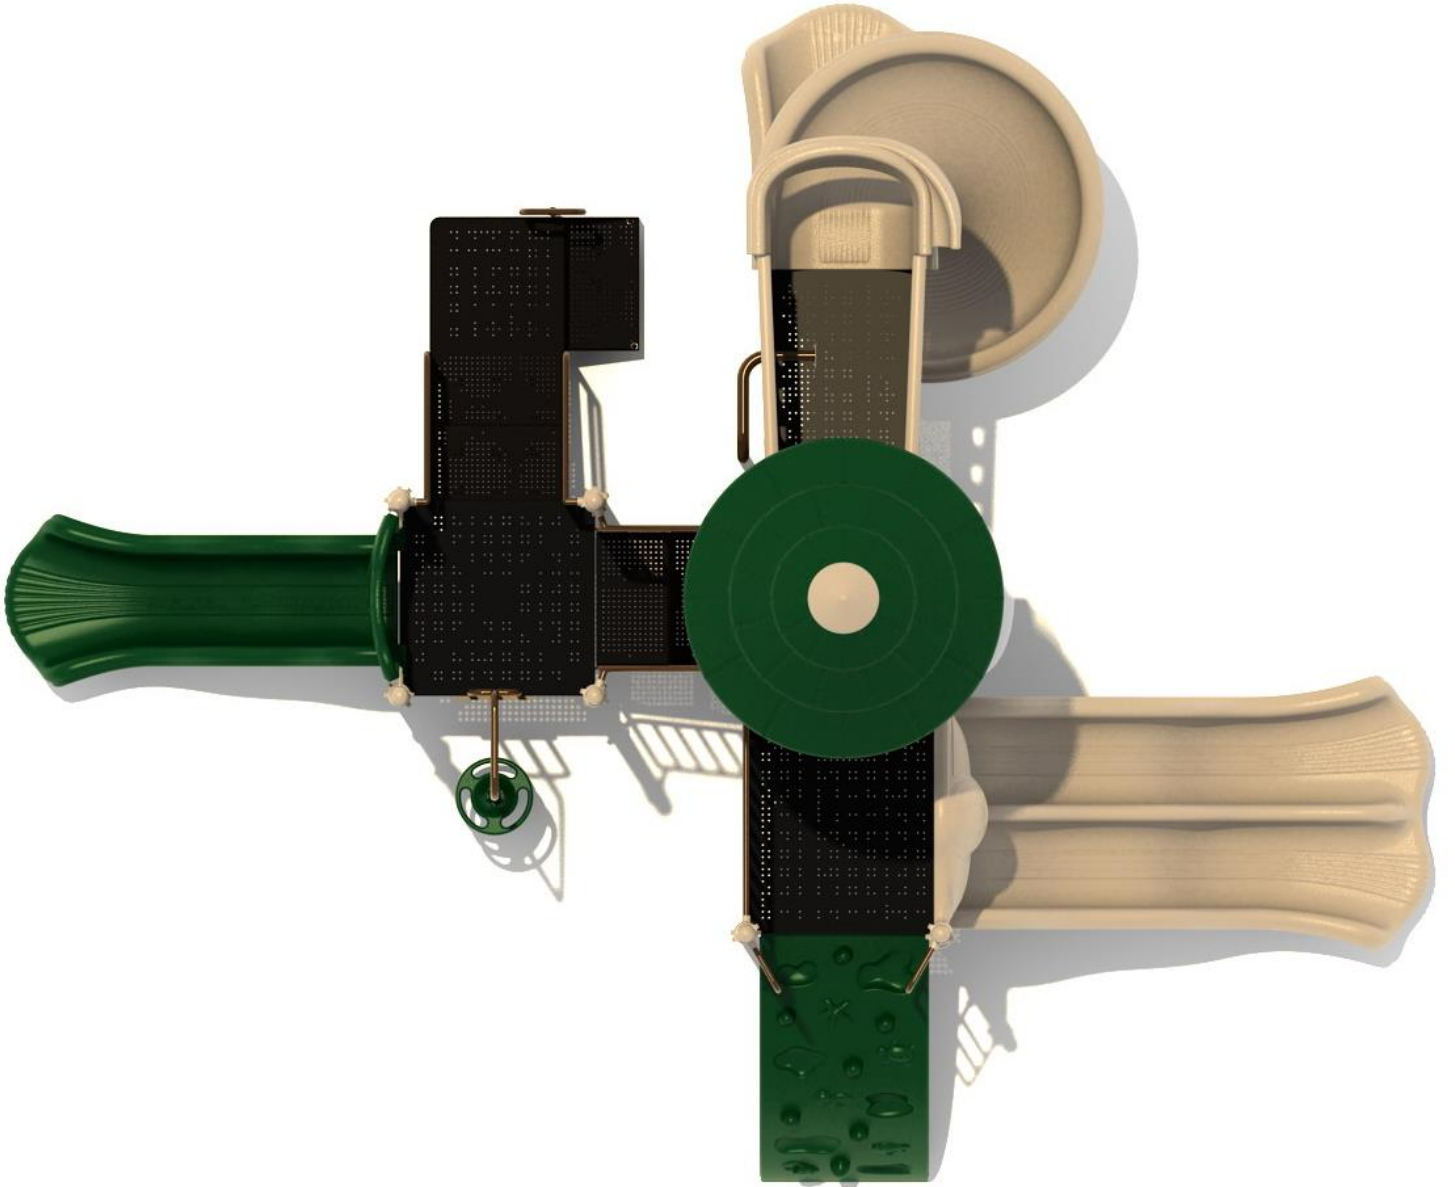

Use Zone: 35ft x 30ft

Fall Height: 5.5 Feet

ADA Access: Yes

Age Group: 2-12

Occupancy: 20-24

Free Shipping!

COMPONENT: Floating Tunnel
Tower / Frod Pad Challenge Ladder
/ Ring Swing Challenge Ladder /
Cylinder Spinner / Boulder Climber
/ Single Sectional Slide / Cargo
Climber / Climber / Climber / Crab
Pods / Saddle Slide / Cylinder
Spinner

Notes:

This play structure design meets ADA accessibility guidelines established in ASTM-1487 and CPSC guidelines. All playground equipment should be installed over ADA accessible safety surfacing

Critical Fall Height: 66"

Structure Size: 22'2" x 17'9" x 13'1"

Use Zone: 34'2" x 29'9"

Surface Area: 1020 sq ft

Child Capacity: 28-32

Age Range: 2-12

Post Diameter: 3.5"

Weight: 1895 LBS

Color Information: