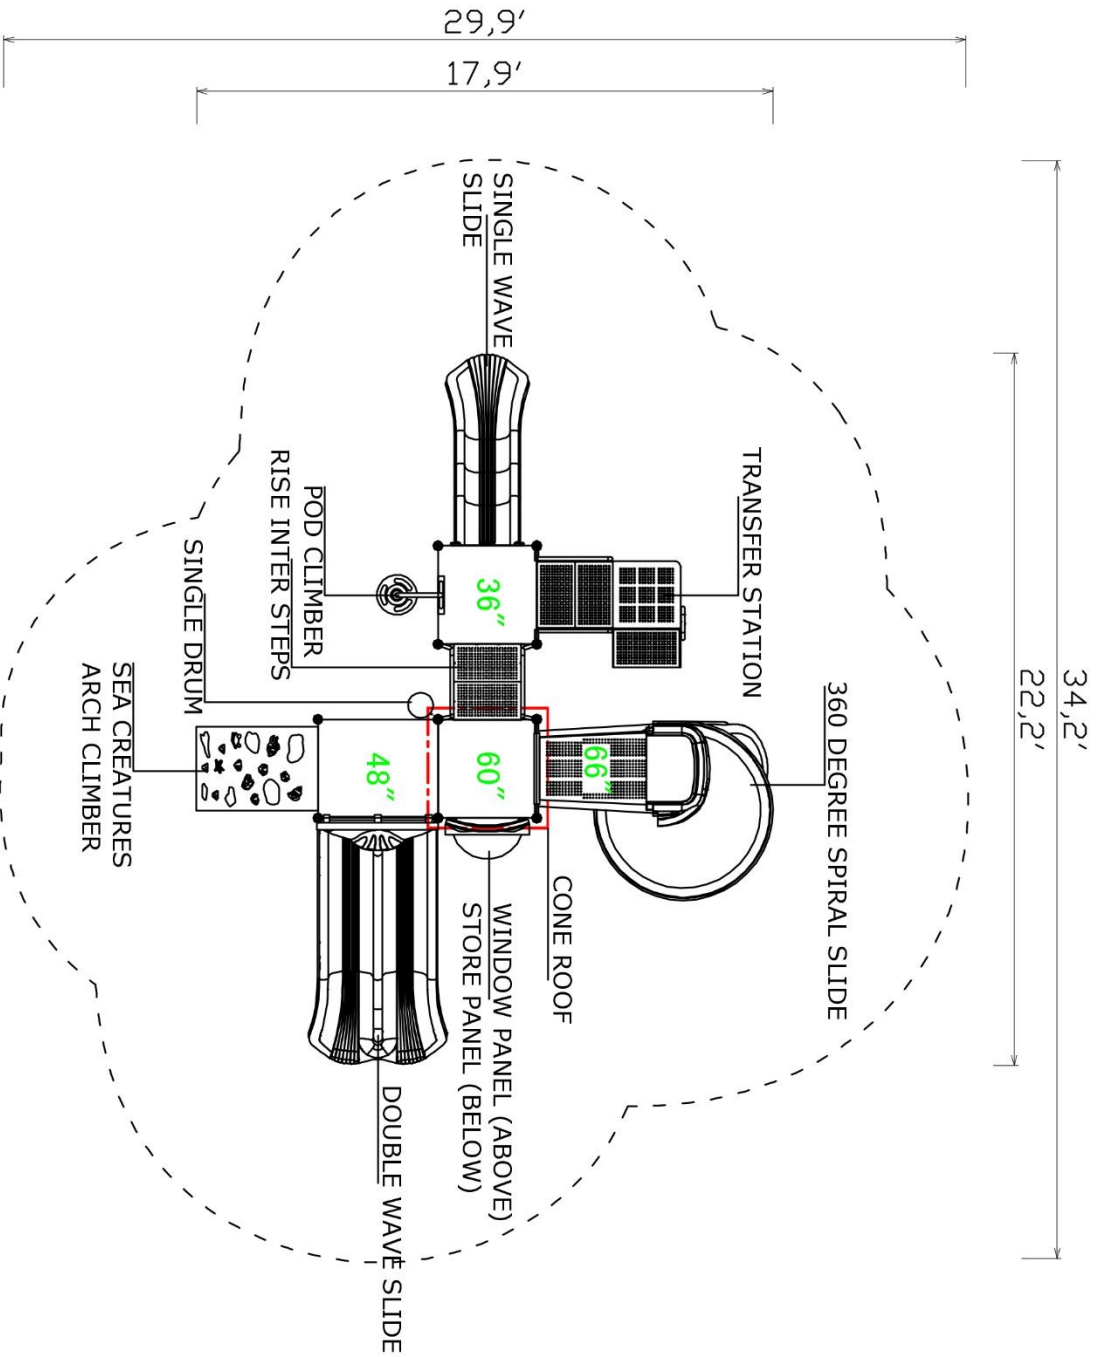

Use Zone: 35ft x 30ft

Fall Height: 5.5 Feet

ADA Access: Yes

Age Group: 2-12

Occupancy: 20-24

Free Shipping!

COMPONENT: Floating Tunnel
Tower / Frod Pad Challenge Ladder
/ Ring Swing Challenge Ladder /
Cylinder Spinner / Boulder Climber
/ Single Sectional Slide / Cargo
Climber / Climber / Climber / Crab
Pods / Saddle Slide / Cylinder
Spinner

Notes:

This play structure design meets ADA accessibility guidelines established in ASTM-1487 and CPSC guidelines. All playground equipment should be installed over ADA accessible safety surfacing

Critical Fall Height: 66"

Structure Size: 22'2" x 17'9" x 13'1"

Use Zone: 34'2" x 29'9"

Surface Area: 1020 sq ft

Child Capacity: 28-32

Age Range: 2-12

Post Diameter: 3.5"

Weight: 1895 LBS

Color Information: