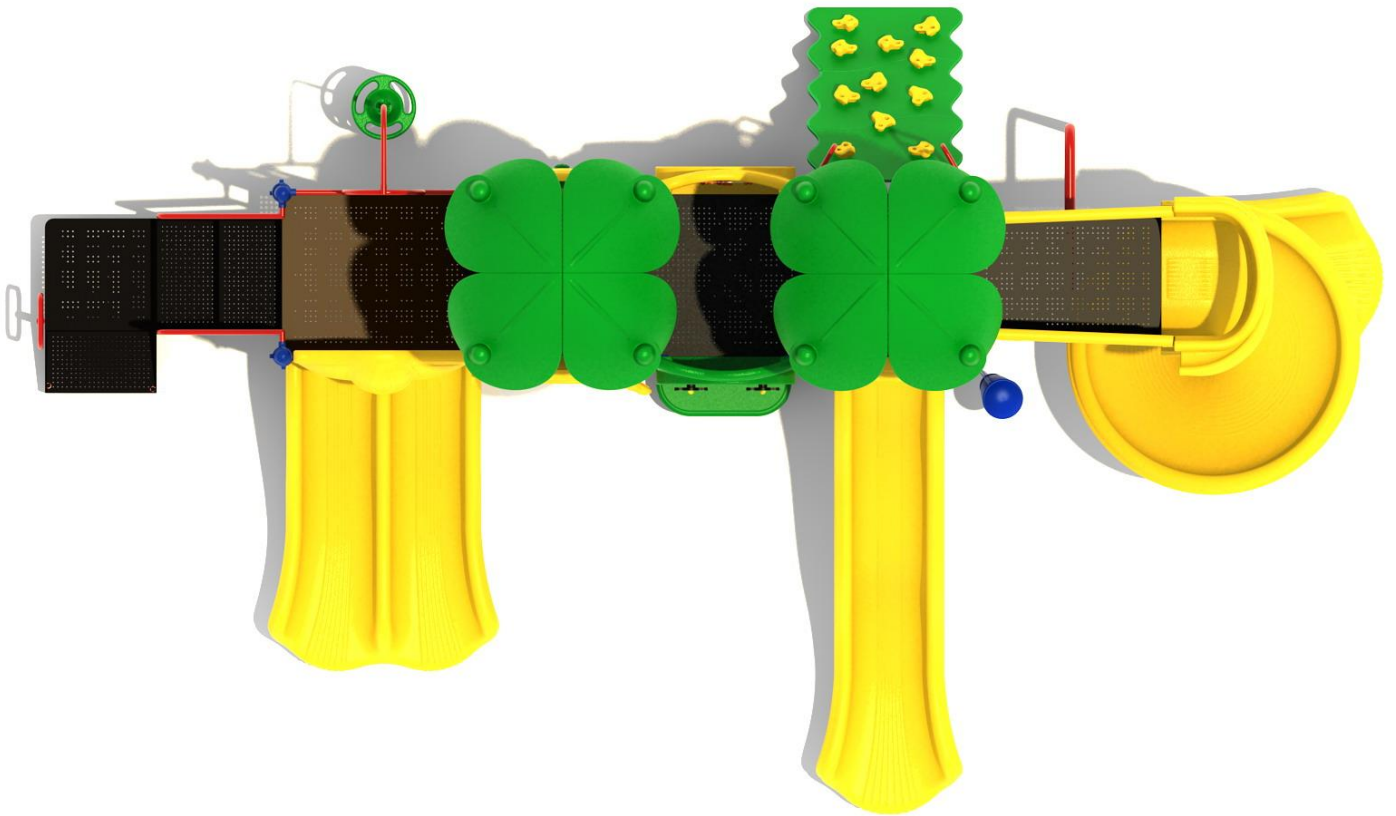

**Use Zone: 37ft x 28ft**

**Fall Height: 5.5 Feet**

**ADA Access: Yes**

**Age Group: 2-12**

**Occupancy: 28-32**

**Free Shipping!**

**COMPONENT:** Floating Tunnel  
Tower / Frog Pad Challenge Ladder  
/ Ring Swing Challenge Ladder /  
Cylinder Spinner / Boulder Climber  
/ Single Sectional Slide / Cargo  
Climber / Climber / Climber / Crab  
Pods / Saddle Slide / Cylinder  
Spinner

**Notes:**

This play structure design meets ADA accessibility guidelines established in ASTM-1487 and CPSC guidelines. All playground equipment should be installed over ADA accessible safety surfacing

Critical Fall Height: **66"**

Structure Size: **24'8" x 15'4" x 13'1"**

Use Zone: **36'8" x 27'4"**

Surface Area: **1036 sq ft**

Child Capacity:

Age Range: **2-12**

Post Diameter: **3.5"**

Weight: **1956 LBS**

**Color Information:**