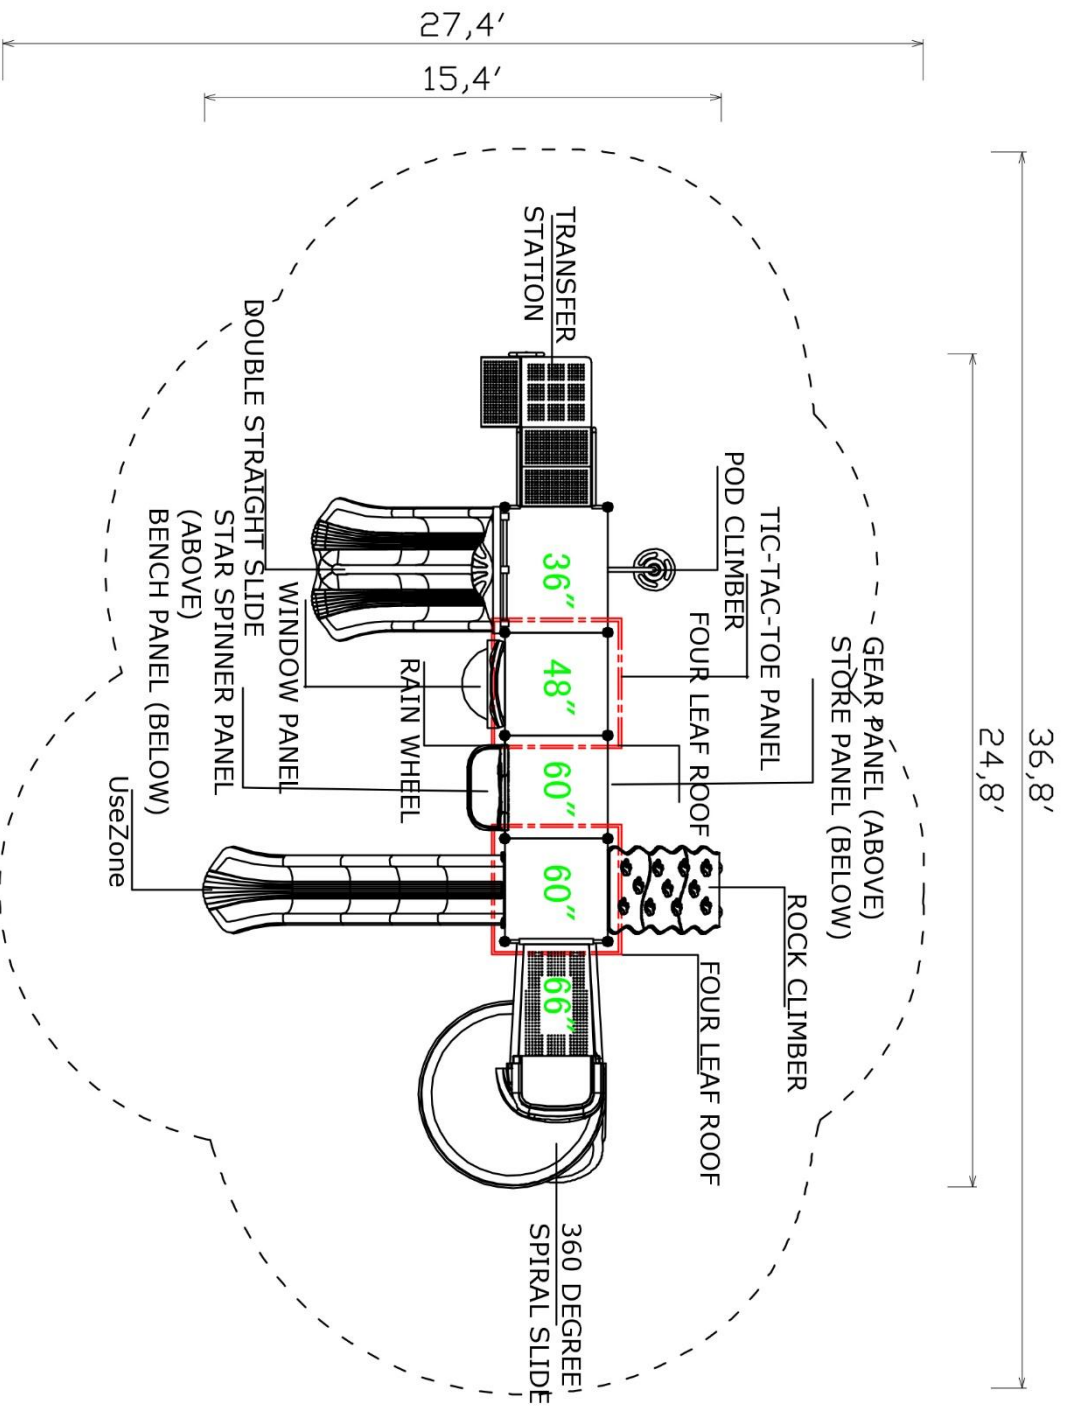

**Use Zone: 37ft x 28ft**

**Fall Height: 5.5 Feet**

**ADA Access: Yes**

**Age Group: 2-12**

**Occupancy: 28-32**

**Free Shipping!**

**COMPONENT:** Floating Tunnel  
Tower / Frog Pad Challenge Ladder  
/ Ring Swing Challenge Ladder /  
Cylinder Spinner / Boulder Climber  
/ Single Sectional Slide / Cargo  
Climber / Climber / Climber / Crab  
Pods / Saddle Slide / Cylinder  
Spinner

**Notes:**

This play structure design meets ADA accessibility guidelines established in ASTM-1487 and CPSC guidelines. All playground equipment should be installed over ADA accessible safety surfacing

Critical Fall Height: **66"**

Structure Size: **24'8" x 15'4" x 13'1"**

Use Zone: **36'8" x 27'4"**

Surface Area: **1036 sq ft**

Child Capacity:

Age Range: **2-12**

Post Diameter: **3.5"**

Weight: **1956 LBS**

**Color Information:**