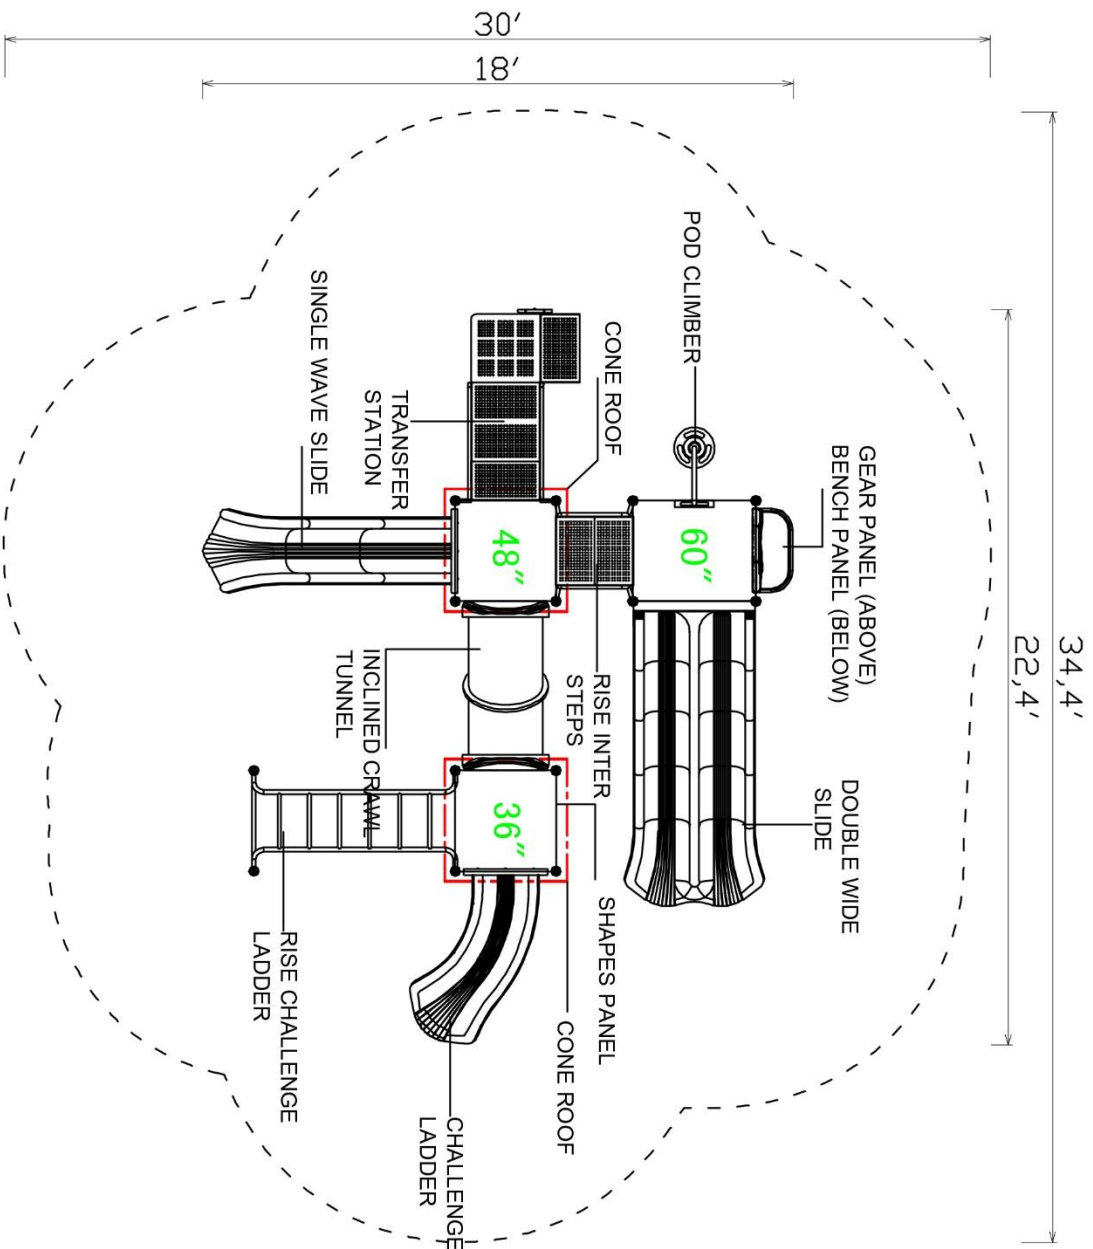

Use Zone: 35ft x 30ft

Fall Height: 7 Feet

ADA Access: Yes

Age Group: 5-12

Occupancy: 24-28

Free Shipping!

COMPONENT: Floating Tunnel
Tower / Frod Pad Challenge Ladder
/ Ring Swing Challenge Ladder /
Cylinder Spinner / Boulder Climber
/ Single Sectional Slide / Cargo
Climber / Climber / Climber / Crab
Pods / Saddle Slide / Cylinder
Spinner

Notes:

This play structure design meets ADA accessibility guidelines established in ASTM-1487 and CPSC guidelines. All playground equipment should be installed over ADA accessible safety surfacing

Critical Fall Height: 84"

Structure Size: 22'4" x 18' x 12'6"

Use Zone: 34'4" x 30'

Surface Area: 1032 sq ft

Child Capacity: 30-34

Age Range: 5-12

Post Diameter: 3.5"

Weight: 2059 LBS

Color Information: