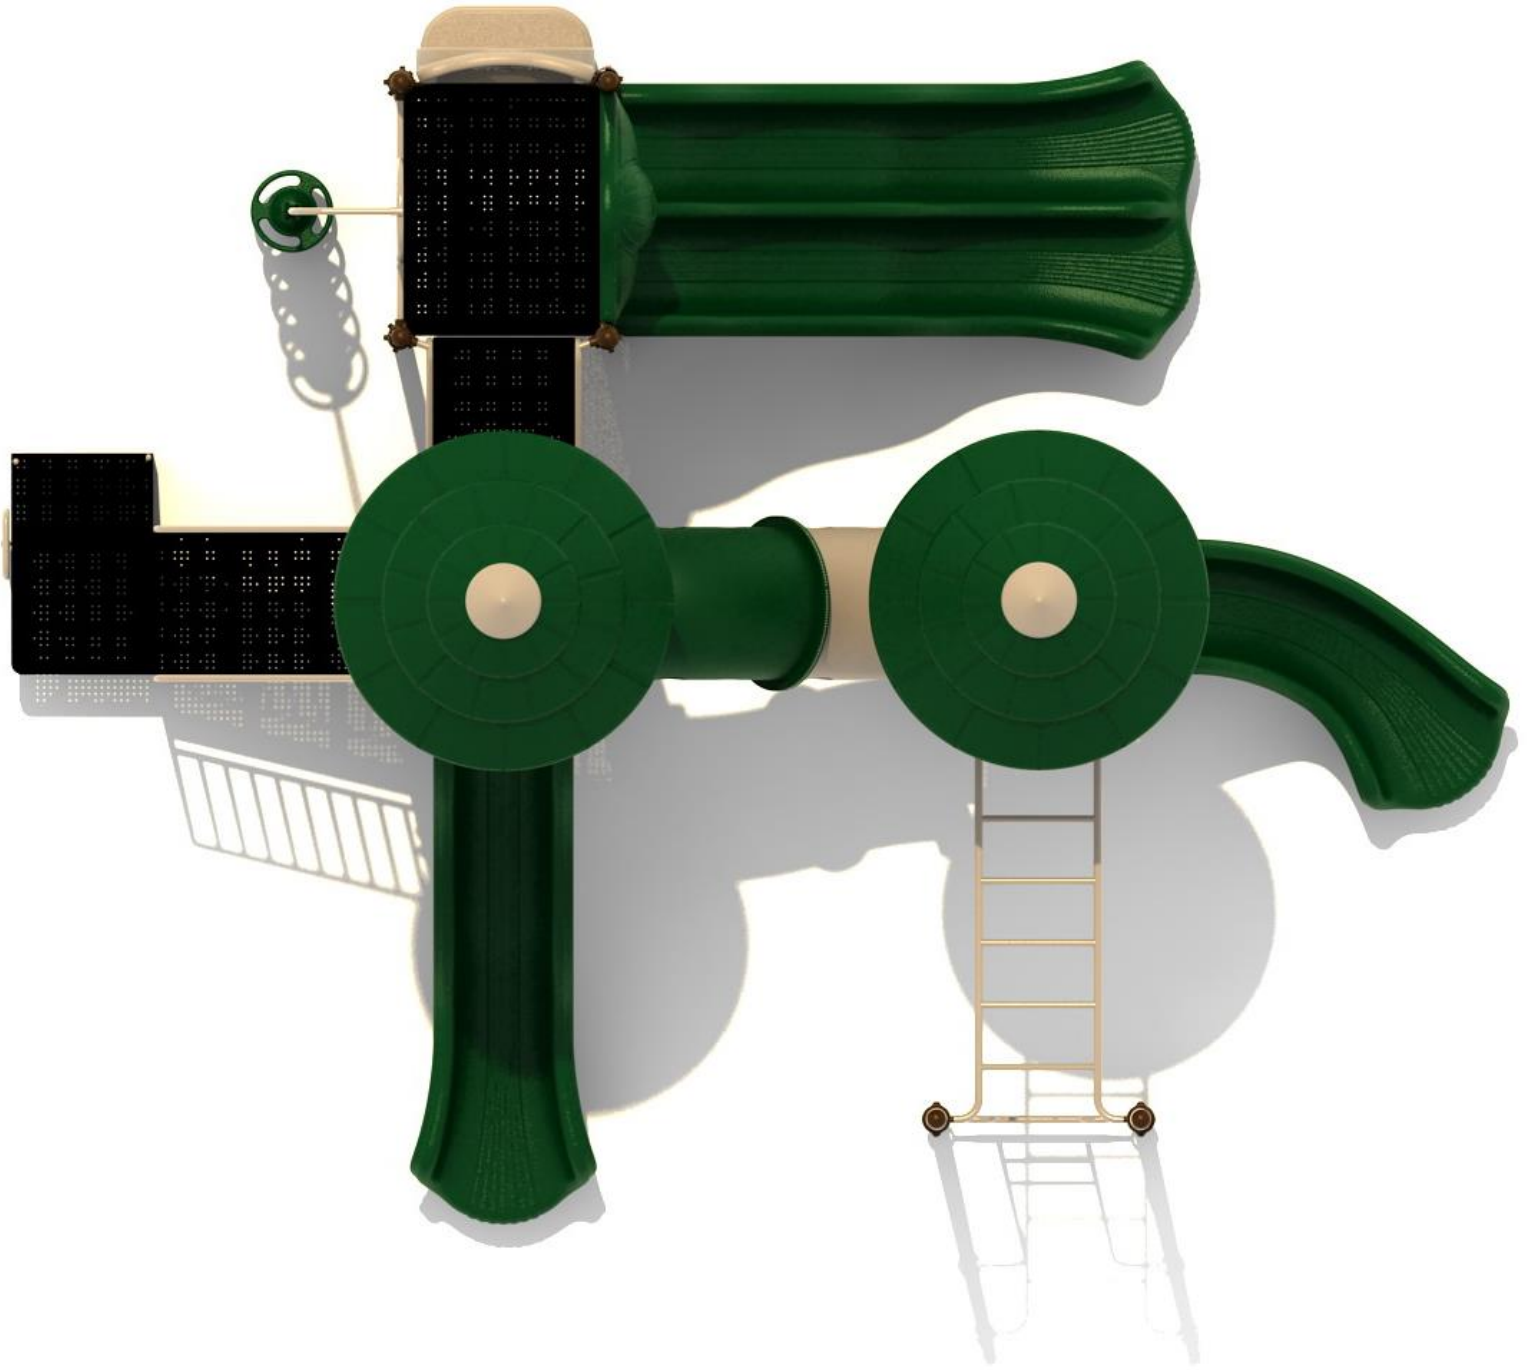

Use Zone: 35ft x 30ft

Fall Height: 7 Feet

ADA Access: Yes

Age Group: 5-12

Occupancy: 24-28

Free Shipping!

COMPONENT: Floating Tunnel
Tower / Frod Pad Challenge Ladder
/ Ring Swing Challenge Ladder /
Cylinder Spinner / Boulder Climber
/ Single Sectional Slide / Cargo
Climber / Climber / Climber / Crab
Pods / Saddle Slide / Cylinder
Spinner

Notes:

This play structure design meets ADA accessibility guidelines established in ASTM-1487 and CPSC guidelines. All playground equipment should be installed over ADA accessible safety surfacing

Critical Fall Height: 84"

Structure Size: 22'4" x 18' x 12'6"

Use Zone: 34'4" x 30'

Surface Area: 1032 sq ft

Child Capacity: 30-34

Age Range: 5-12

Post Diameter: 3.5"

Weight: 2059 LBS

Color Information: