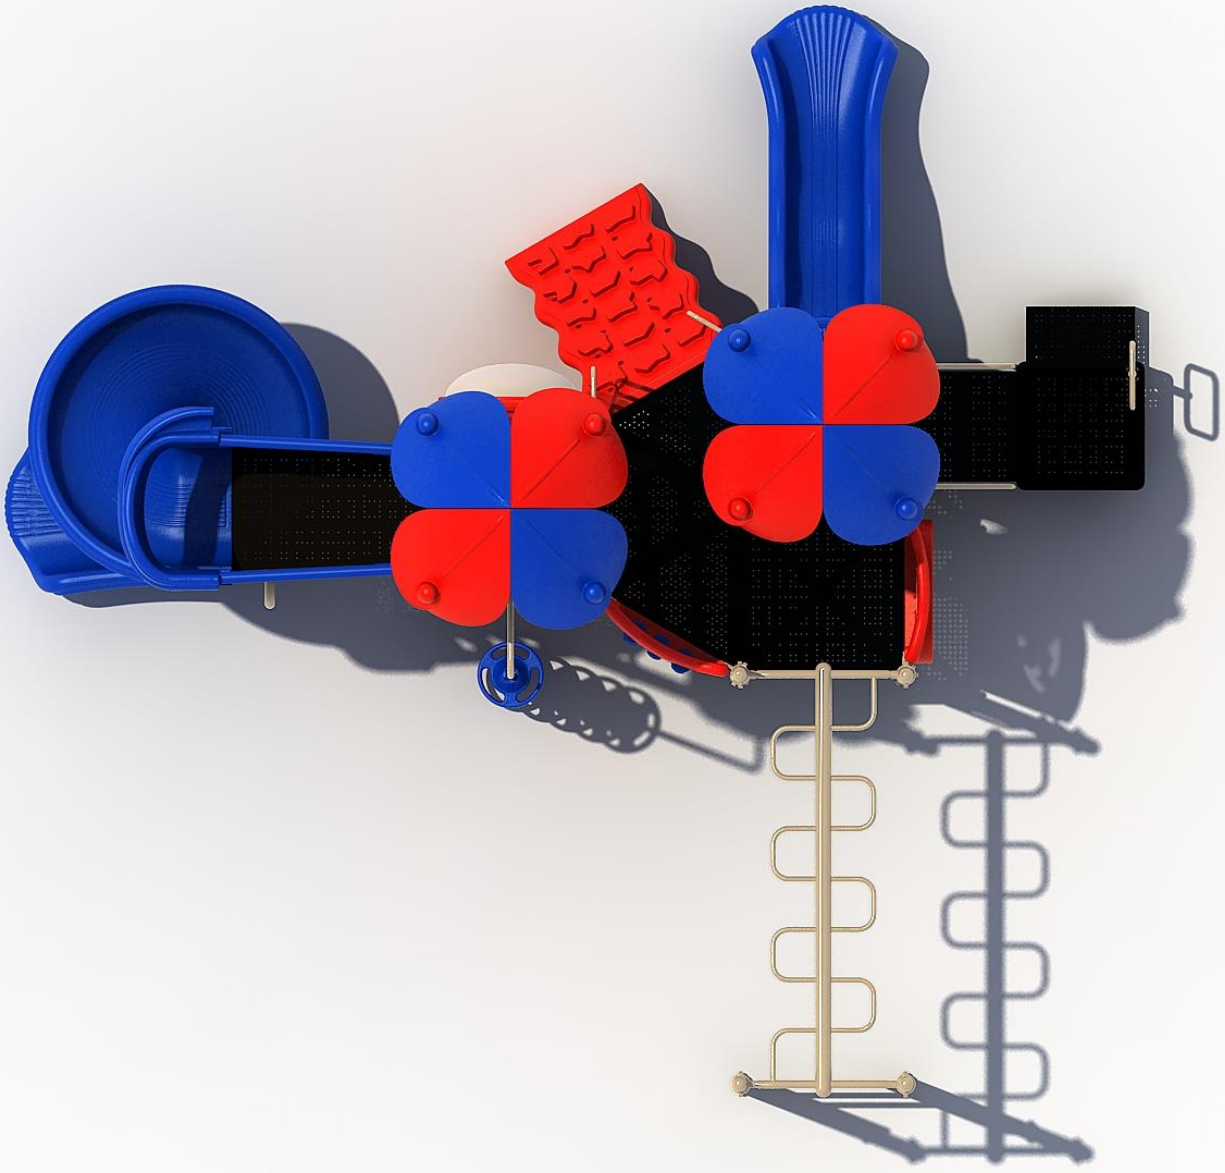

**Use Zone: 32ft x 31ft**

**Fall Height: 7 Feet**

**ADA Access: Yes**

**Age Group: 5-12**

**Occupancy: 22-26**

**Free Shipping!**

**COMPONENT:** Floating Tunnel  
Tower / Frod Pad Challenge Ladder  
/ Ring Swing Challenge Ladder /  
Cylinder Spinner / Boulder Climber  
/ Single Sectional Slide / Cargo  
Climber / Climber / Climber / Crab  
Pods / Saddle Slide / Cylinder  
Spinner

**Notes:**

This play structure design meets ADA accessibility guidelines established in ASTM-1487 and CPSC guidelines. All playground equipment should be installed over ADA accessible safety surfacing

**Critical Fall Height: 84"**

**Structure Size: 21'x 19'x 127"**

**Use Zone: 33'x 31'**

**Surface Area: 1023 sq ft**

**Child Capacity:**

**Age Range: 5-12**

**Post Diameter: 3.5"**

**Weight: 1945 LBS**

**Color Information:**

**Posts: Tan Metal Rails: Tan**

**Decks: Brown Roofs: Red/Blue**

**Slides: Blue Climbers: Red**

**Panels: Red /Blue**