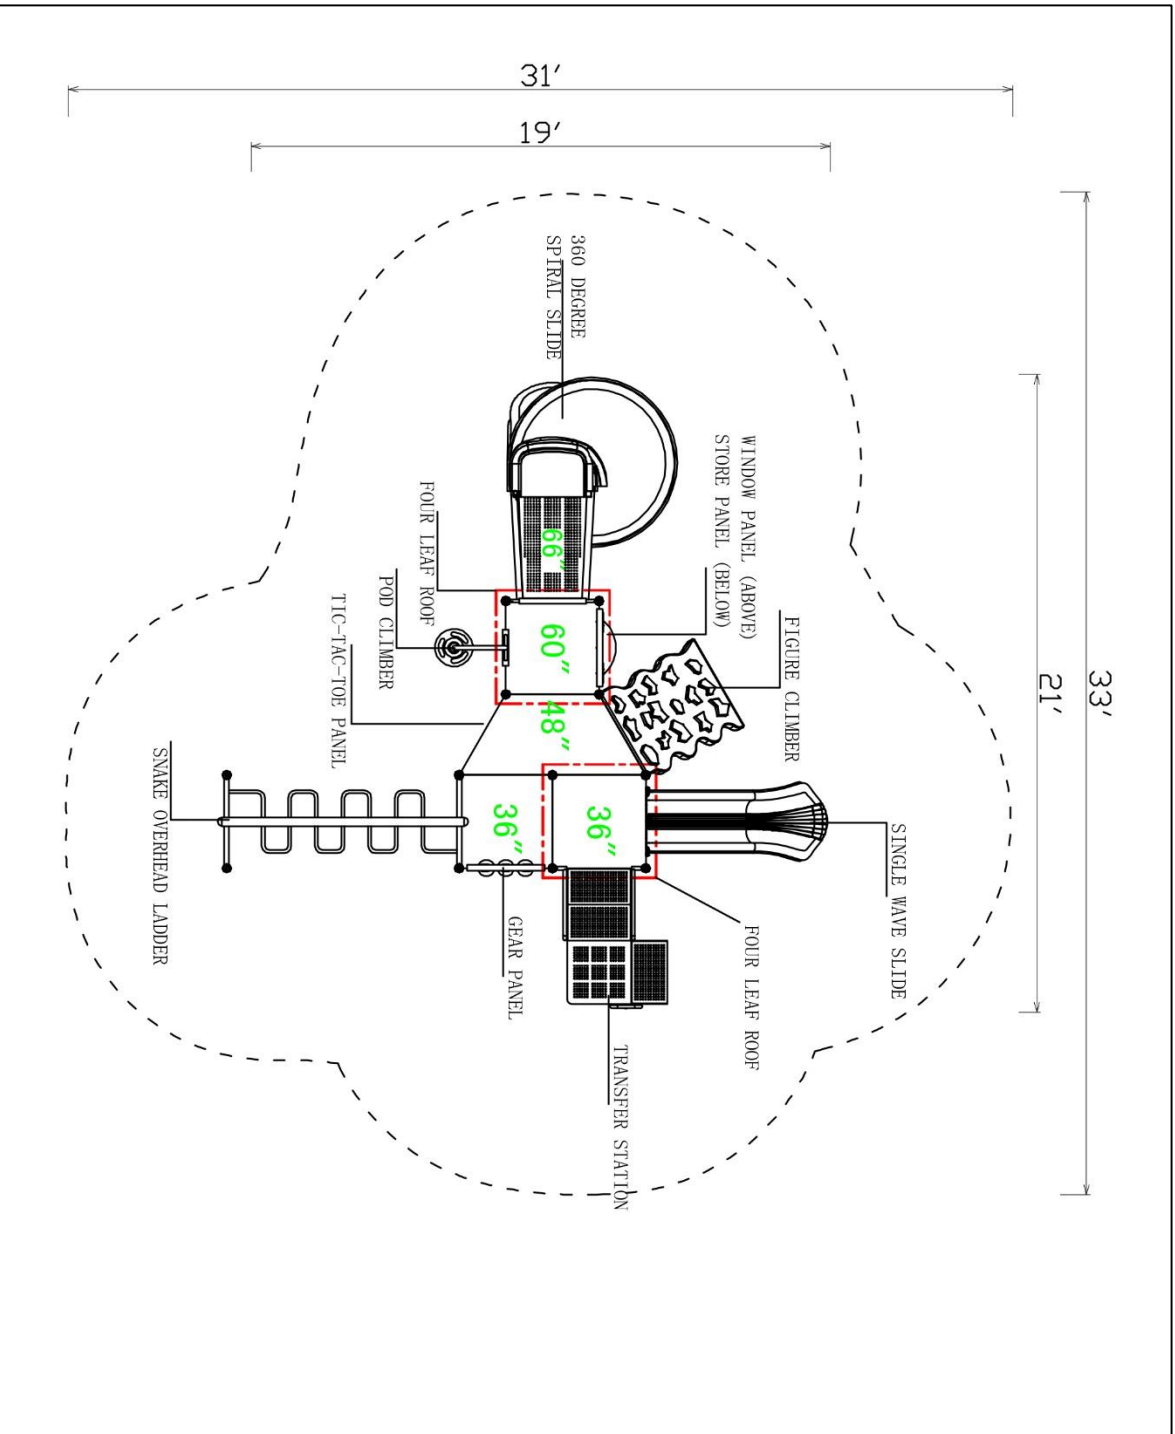

**Use Zone: 32ft x 31ft**

**Fall Height: 7 Feet**

**ADA Access: Yes**

**Age Group: 5-12**

**Occupancy: 22-26**

**Free Shipping!**

**COMPONENT:** Floating Tunnel  
Tower / Frod Pad Challenge Ladder  
/ Ring Swing Challenge Ladder /  
Cylinder Spinner / Boulder Climber  
/ Single Sectional Slide / Cargo  
Climber / Climber / Climber / Crab  
Pods / Saddle Slide / Cylinder  
Spinner

**Notes:**

This play structure design meets ADA accessibility guidelines established in ASTM-1487 and CPSC guidelines. All playground equipment should be installed over ADA accessible safety surfacing

**Critical Fall Height: 84"**

**Structure Size: 21'x 19'x 127"**

**Use Zone: 33'x 31'**

**Surface Area: 1023 sq ft**

**Child Capacity:**

**Age Range: 5-12**

**Post Diameter: 3.5"**

**Weight: 1945 LBS**

**Color Information:**