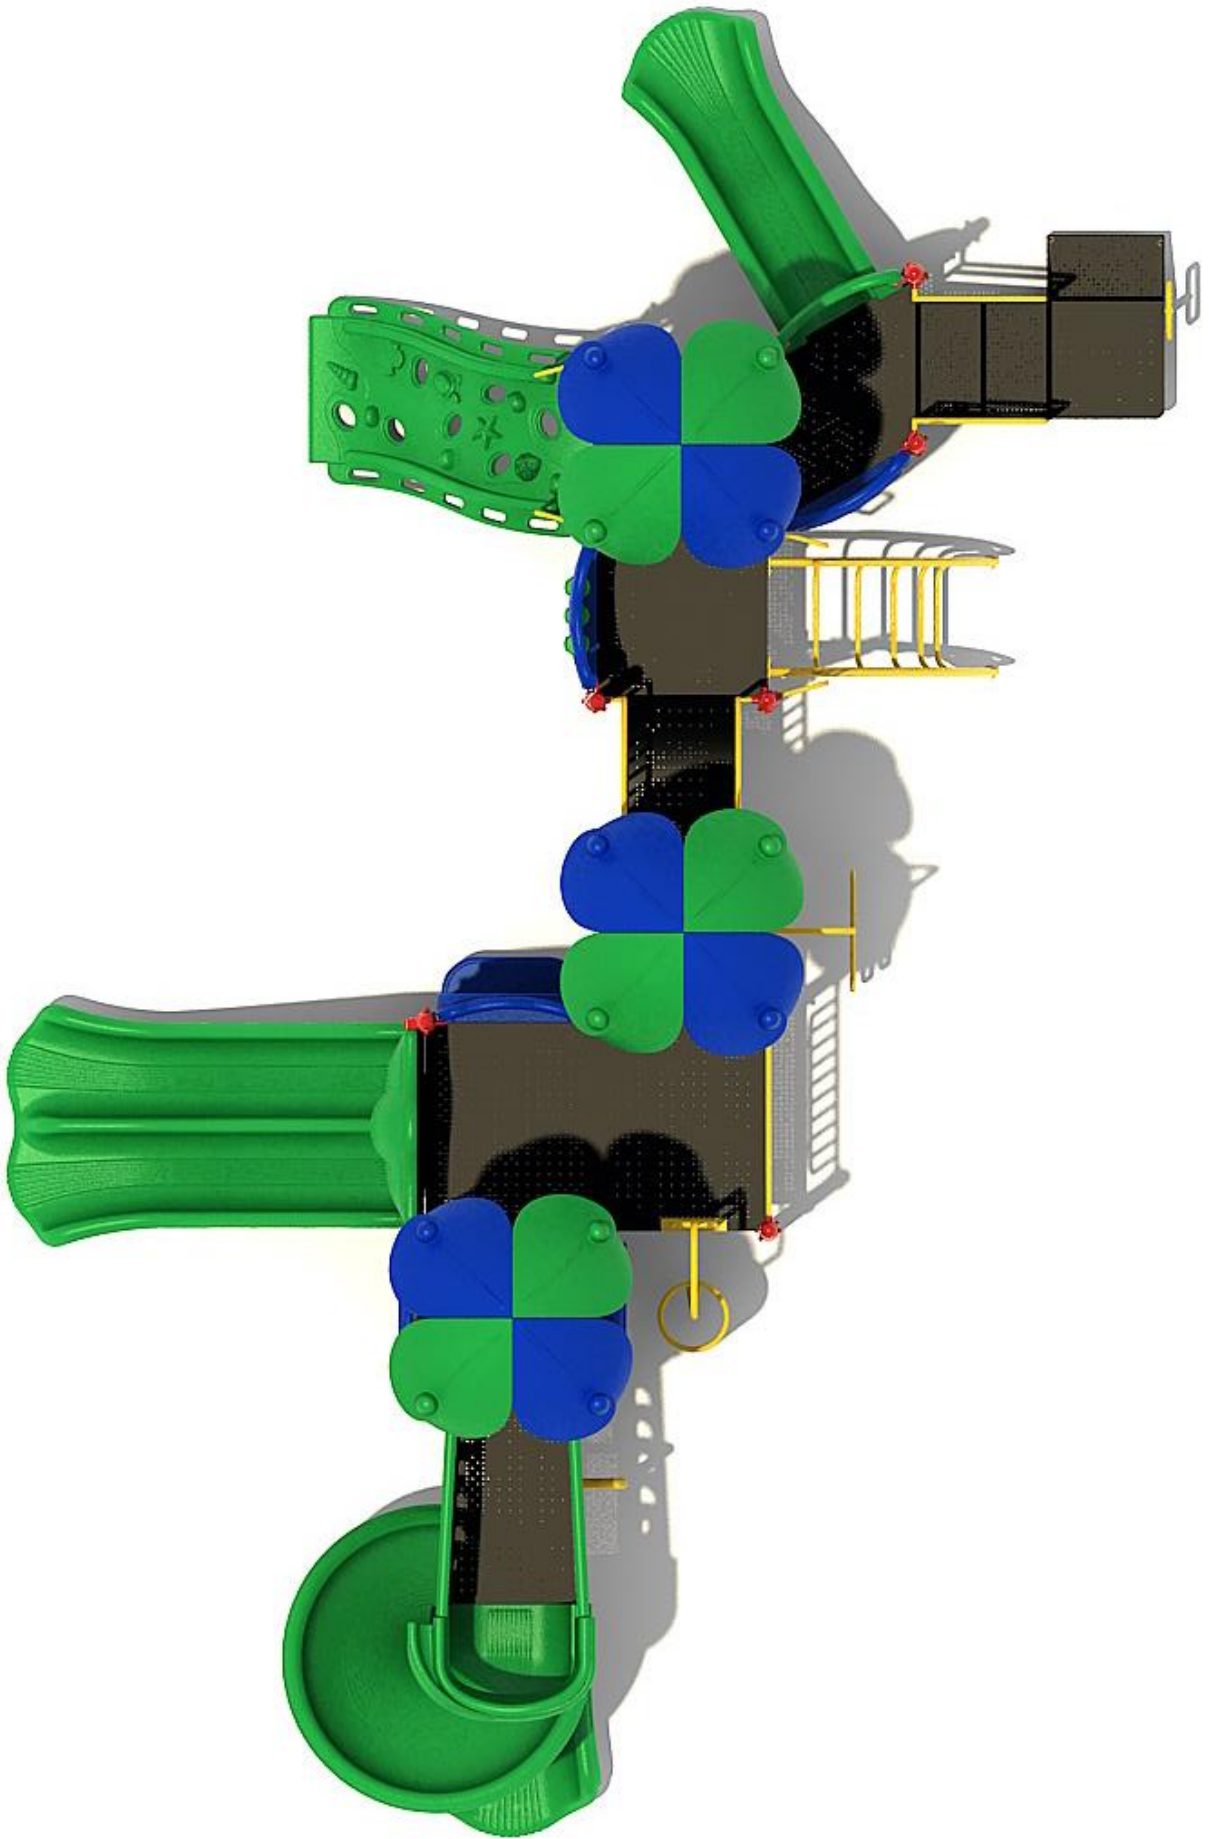

**Use Zone: 45ft x 33ft**

**Fall Height: 5.5 Feet**

**ADA Access: Yes**

**Age Group: 2-12**

**Occupancy: 42-46**

**Free Shipping!**

**COMPONENT:** Floating Tunnel  
Tower / Frod Pad Challenge Ladder  
/ Ring Swing Challenge Ladder /  
Cylinder Spinner / Boulder Climber  
/ Single Sectional Slide / Cargo  
Climber / Climber / Climber / Crab  
Pods / Saddle Slide / Cylinder  
Spinner

44'7"  
32'7"

**Notes:**

This play structure design meets ADA accessibility guidelines established in ASTM-1487 and CPSC guidelines. All playground equipment should be installed over ADA accessible safety surfacing

Critical Fall Height: **66"**

Structure Size: **32'7" x 20'6" x 12'6"**

Use Zone: **44'7" x 32'6"**

Surface Area: **1485 sq ft**

Child Capacity: **42-46**

Age Range: **2-12**

Post Diameter: **3.5"**

Weight: **2383 LBS**

**Color Information:**

Posts: **Red** Metal Rails: **Yellow**

Decks: **Brown** Roofs: **Green/Blue**

Slides: **Green** Climbers: **Green**

Panels: **Blue/Green**