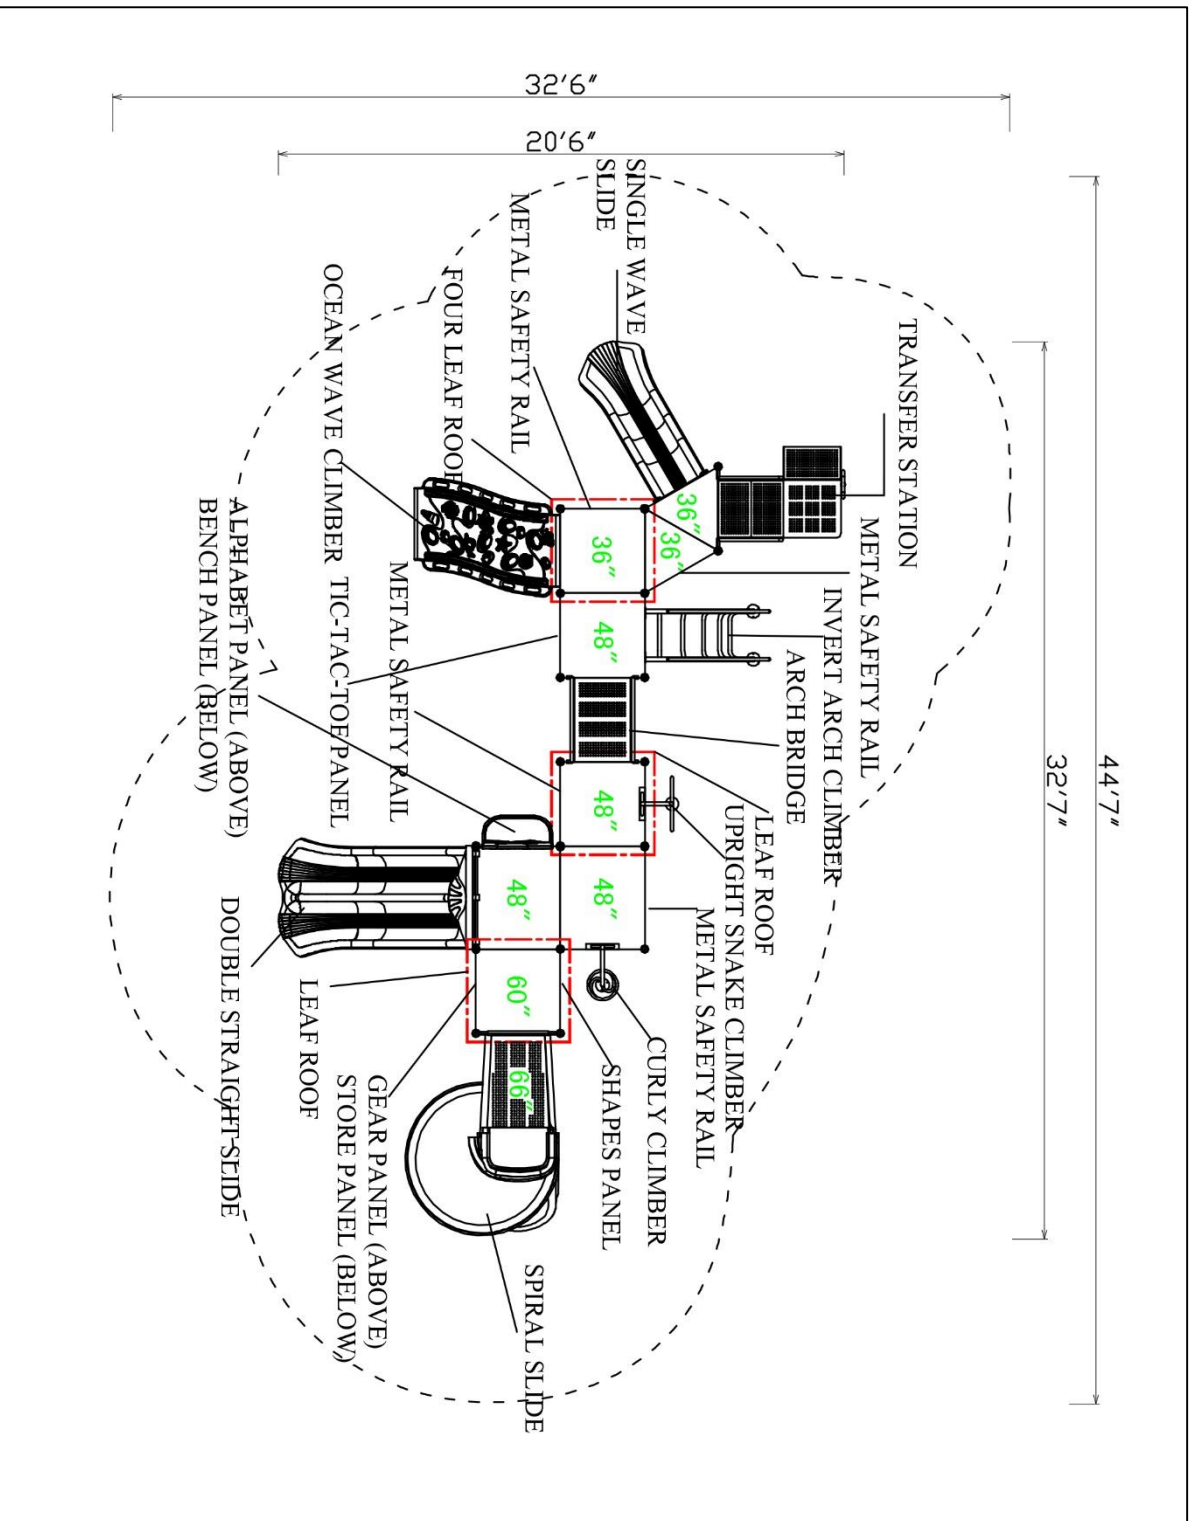

**Use Zone: 45ft x 33ft**

**Fall Height: 5.5 Feet**

**ADA Access: Yes**

**Age Group: 2-12**

**Occupancy: 42-46**

**Free Shipping!**

**COMPONENT:** Floating Tunnel  
Tower / Frod Pad Challenge Ladder  
/ Ring Swing Challenge Ladder /  
Cylinder Spinner / Boulder Climber  
/ Single Sectional Slide / Cargo  
Climber / Climber / Climber / Crab  
Pods / Saddle Slide / Cylinder  
Spinner

44'7"  
32'7"

**Notes:**

This play structure design meets ADA accessibility guidelines established in ASTM-1487 and CPSC guidelines. All playground equipment should be installed over ADA accessible safety surfacing

Critical Fall Height: **66"**

Structure Size: **32'7" x 20'6" x 12'6"**

Use Zone: **44'7" x 32'6"**

Surface Area: **1485 sq ft**

Child Capacity: **42-46**

Age Range: **2-12**

Post Diameter: **3.5"**

Weight: **2383 LBS**