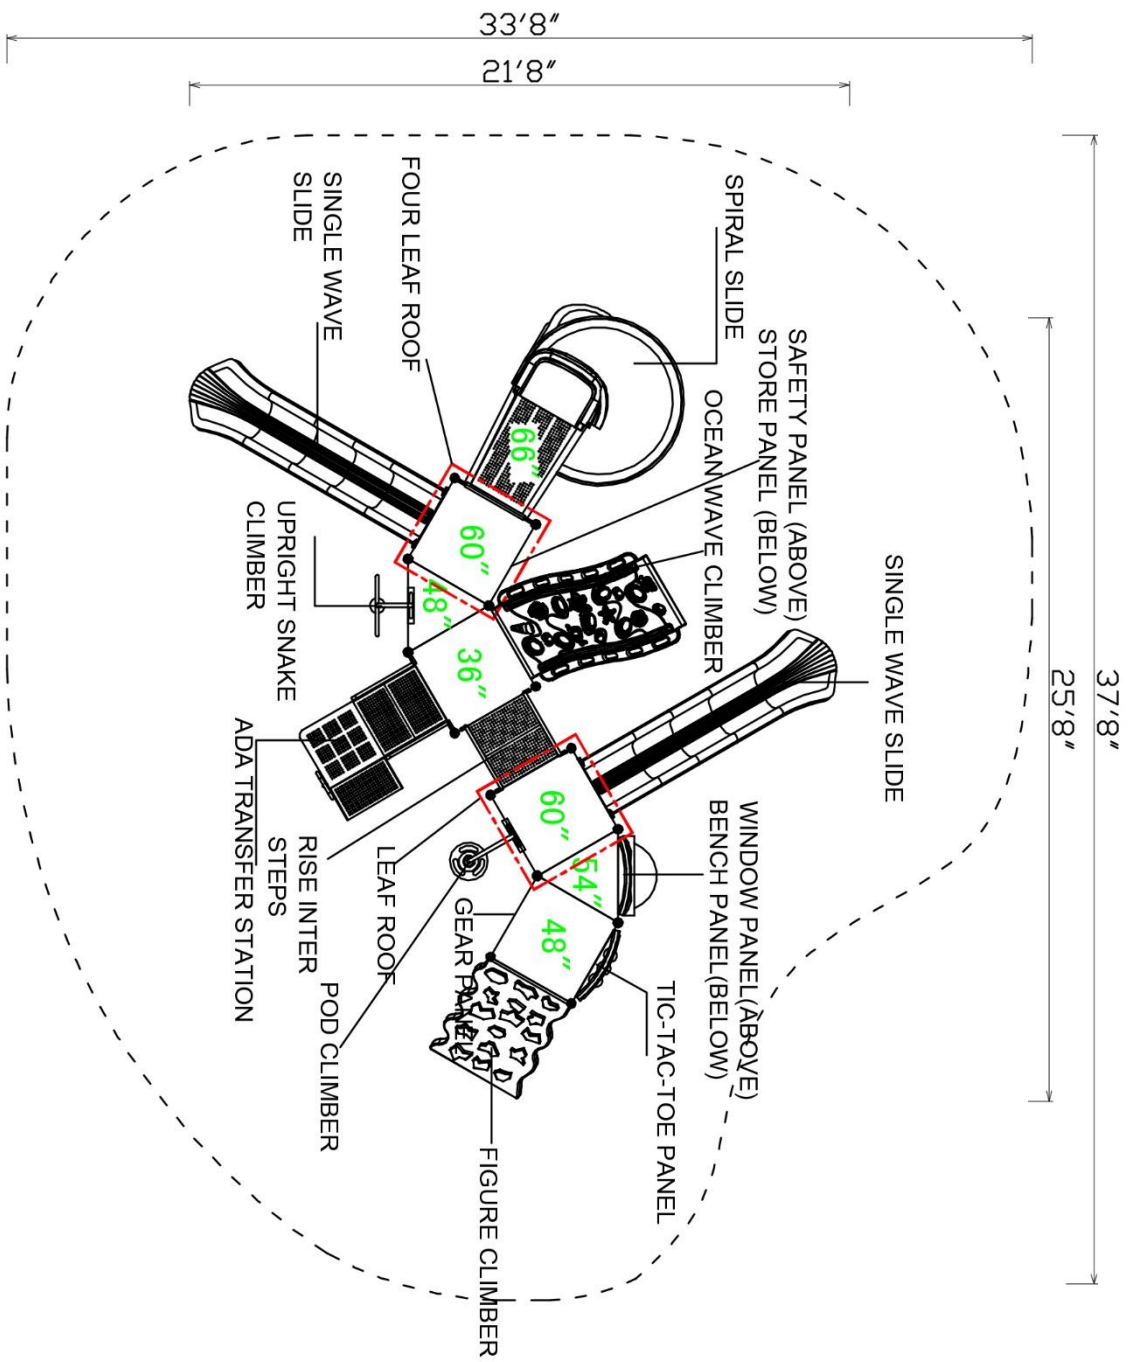

Use Zone: 39ft x 34ft

Fall Height: 5.5 Feet

ADA Access: Yes

Age Group: 5-12

Occupancy: 30-34

Free Shipping!

COMPONENT: Floating Tunnel
Tower / Frod Pad Challenge Ladder
/ Ring Swing Challenge Ladder /
Cylinder Spinner / Boulder Climber
/ Single Sectional Slide / Cargo
Climber / Climber / Climber / Crab
Pods / Saddle Slide / Cylinder
Spinner

Notes:

This play structure design meets ADA accessibility guidelines established in ASTM-1487 and CPSC guidelines. All playground equipment should be installed over ADA accessible safety surfacing

Critical Fall Height: **66"**

Structure Size: **25'8" x 21'8" x 12'6"**

Use Zone: **37'8" x 33'8"**

Surface Area: **1292 sq ft**

Child Capacity:

Age Range: **5-12**

Post Diameter: **3.5"**

Weight: **2513 LBS**

Color Information:

Roto Mold Plastic

Single Color Polyethylene

.60-inch

COLOR GUIDE