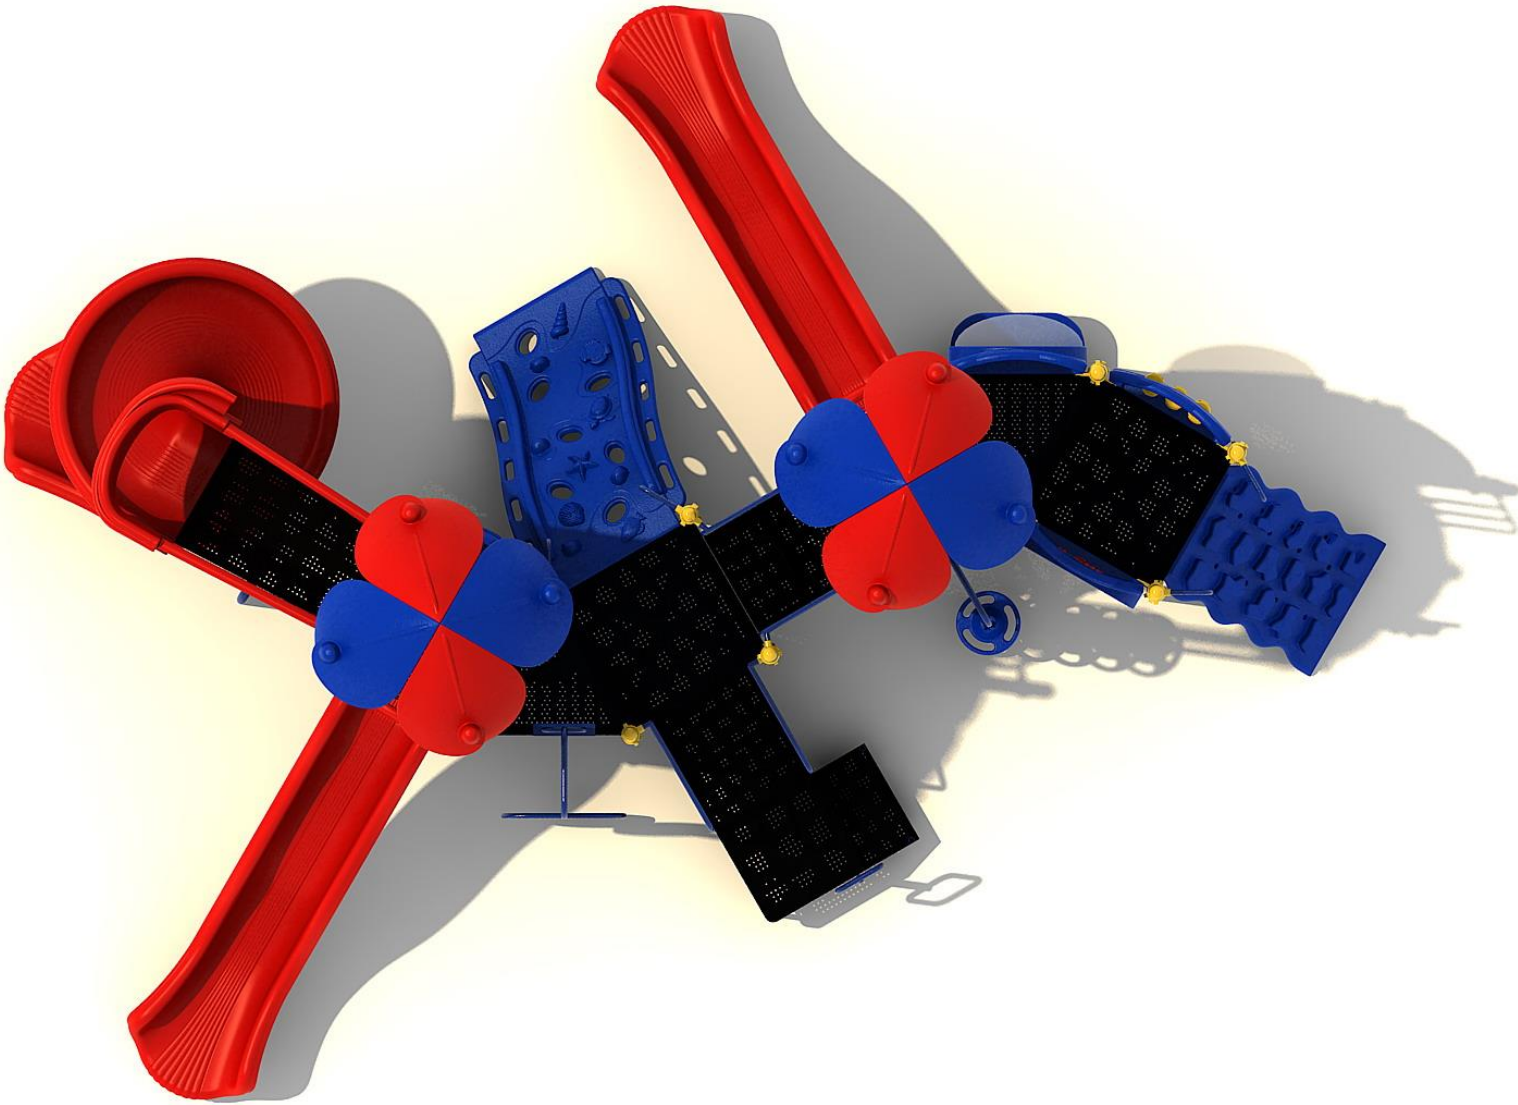

Use Zone: 39ft x 34ft

Fall Height: 5.5 Feet

ADA Access: Yes

Age Group: 5-12

Occupancy: 30-34

Free Shipping!

COMPONENT: Floating Tunnel
Tower / Frod Pad Challenge Ladder
/ Ring Swing Challenge Ladder /
Cylinder Spinner / Boulder Climber
/ Single Sectional Slide / Cargo
Climber / Climber / Climber / Crab
Pods / Saddle Slide / Cylinder
Spinner

Notes:

This play structure design meets ADA accessibility guidelines established in ASTM-1487 and CPSC guidelines. All playground equipment should be installed over ADA accessible safety surfacing

Critical Fall Height: **66"**

Structure Size: **25'8" x 21'8" x 12'6"**

Use Zone: **37'8" x 33'8"**

Surface Area: **1292 sq ft**

Child Capacity:

Age Range: **5-12**

Post Diameter: **3.5"**

Weight: **2513 LBS**

Color Information: