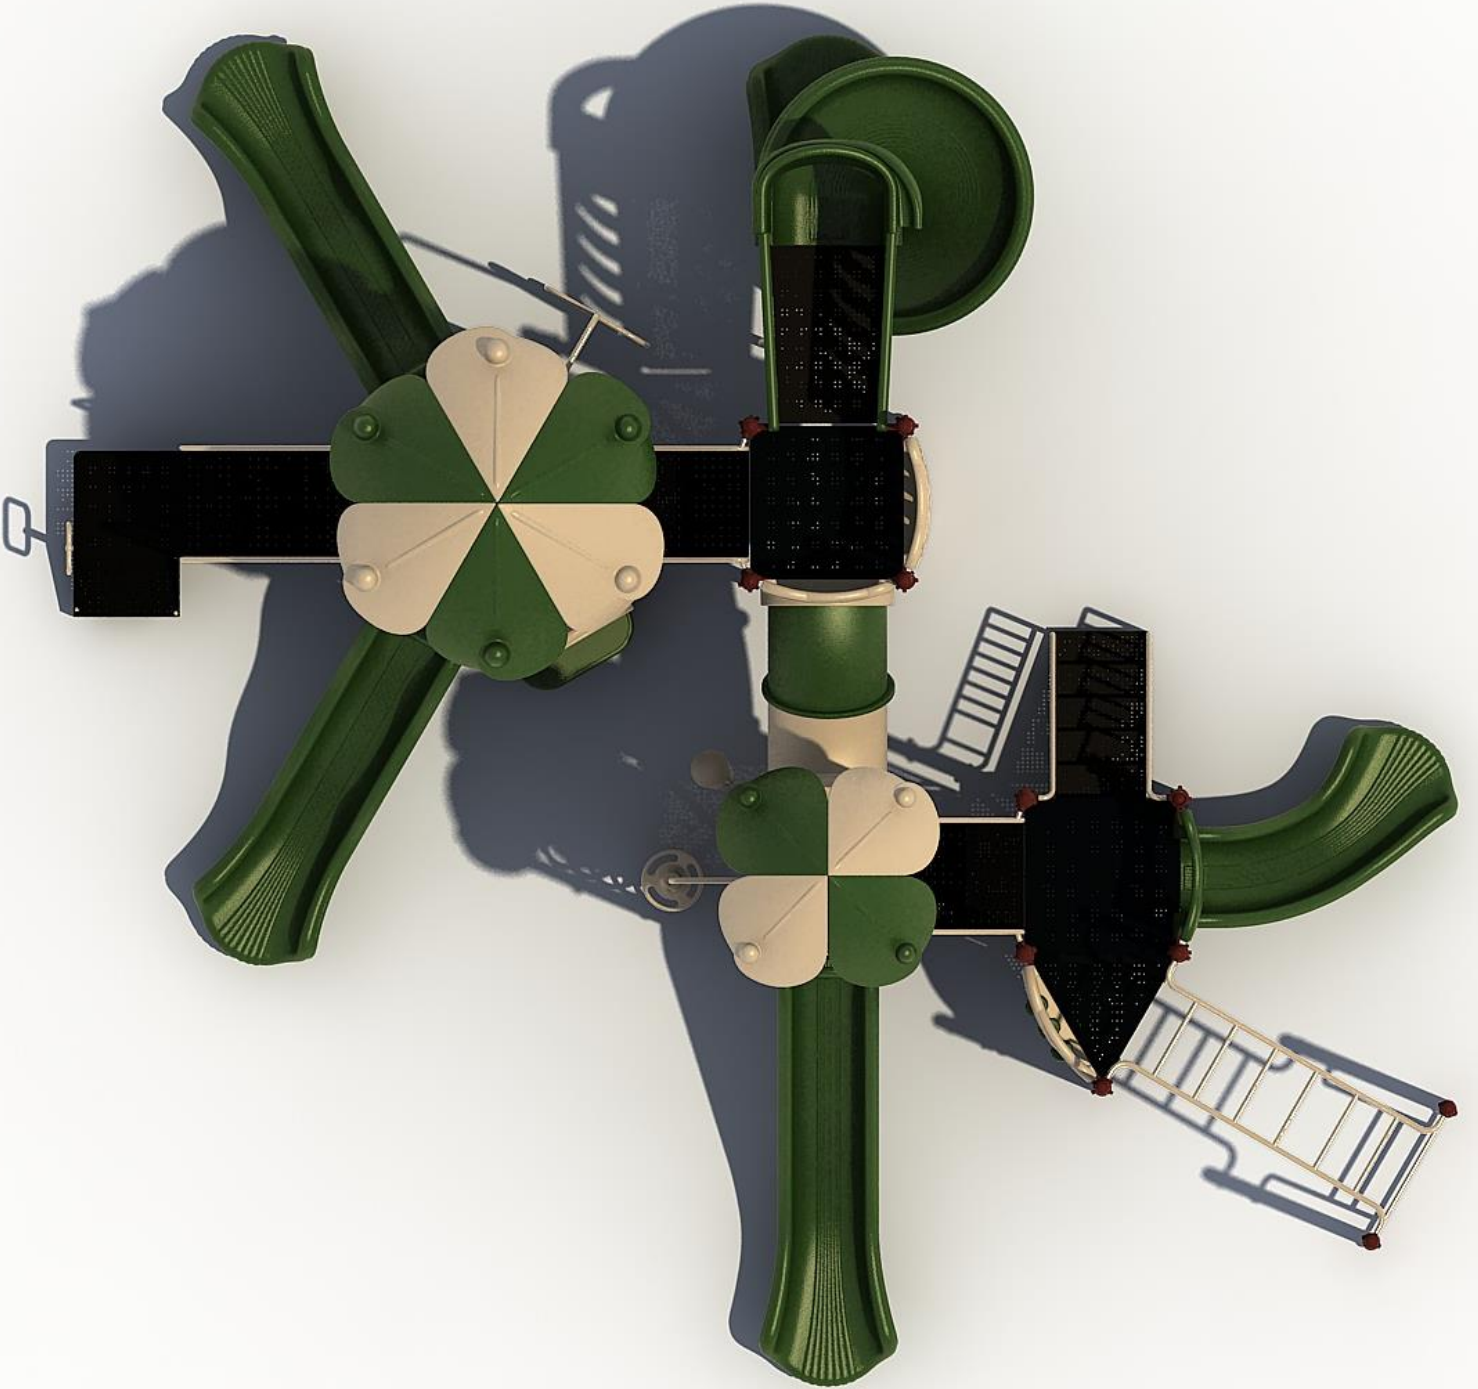

Use Zone: 41ft x 40ft

Fall Height: 7 Feet

ADA Access: Yes

Age Group: 5-12

Occupancy: 42-46

Free Shipping!

COMPONENT: Floating Tunnel
Tower / Frod Pad Challenge Ladder
/ Ring Swing Challenge Ladder /
Cylinder Spinner / Boulder Climber
/ Single Sectional Slide / Cargo
Climber / Climber / Climber / Crab
Pods / Saddle Slide / Cylinder
Spinner

Notes:

This play structure design meets ADA accessibility guidelines established in ASTM-1487 and CPSC guidelines. All playground equipment should be installed over ADA accessible safety surfacing

Critical Fall Height: 84"

Structure Size: 27'4" x 27'10" x 13'2"

Use Zone: 39'4" x 39'10"

Surface Area: 1560 sq ft

Child Capacity:

Age Range: 5-12

Post Diameter: 3.5"

Weight: 3276 LBS

Color Information: