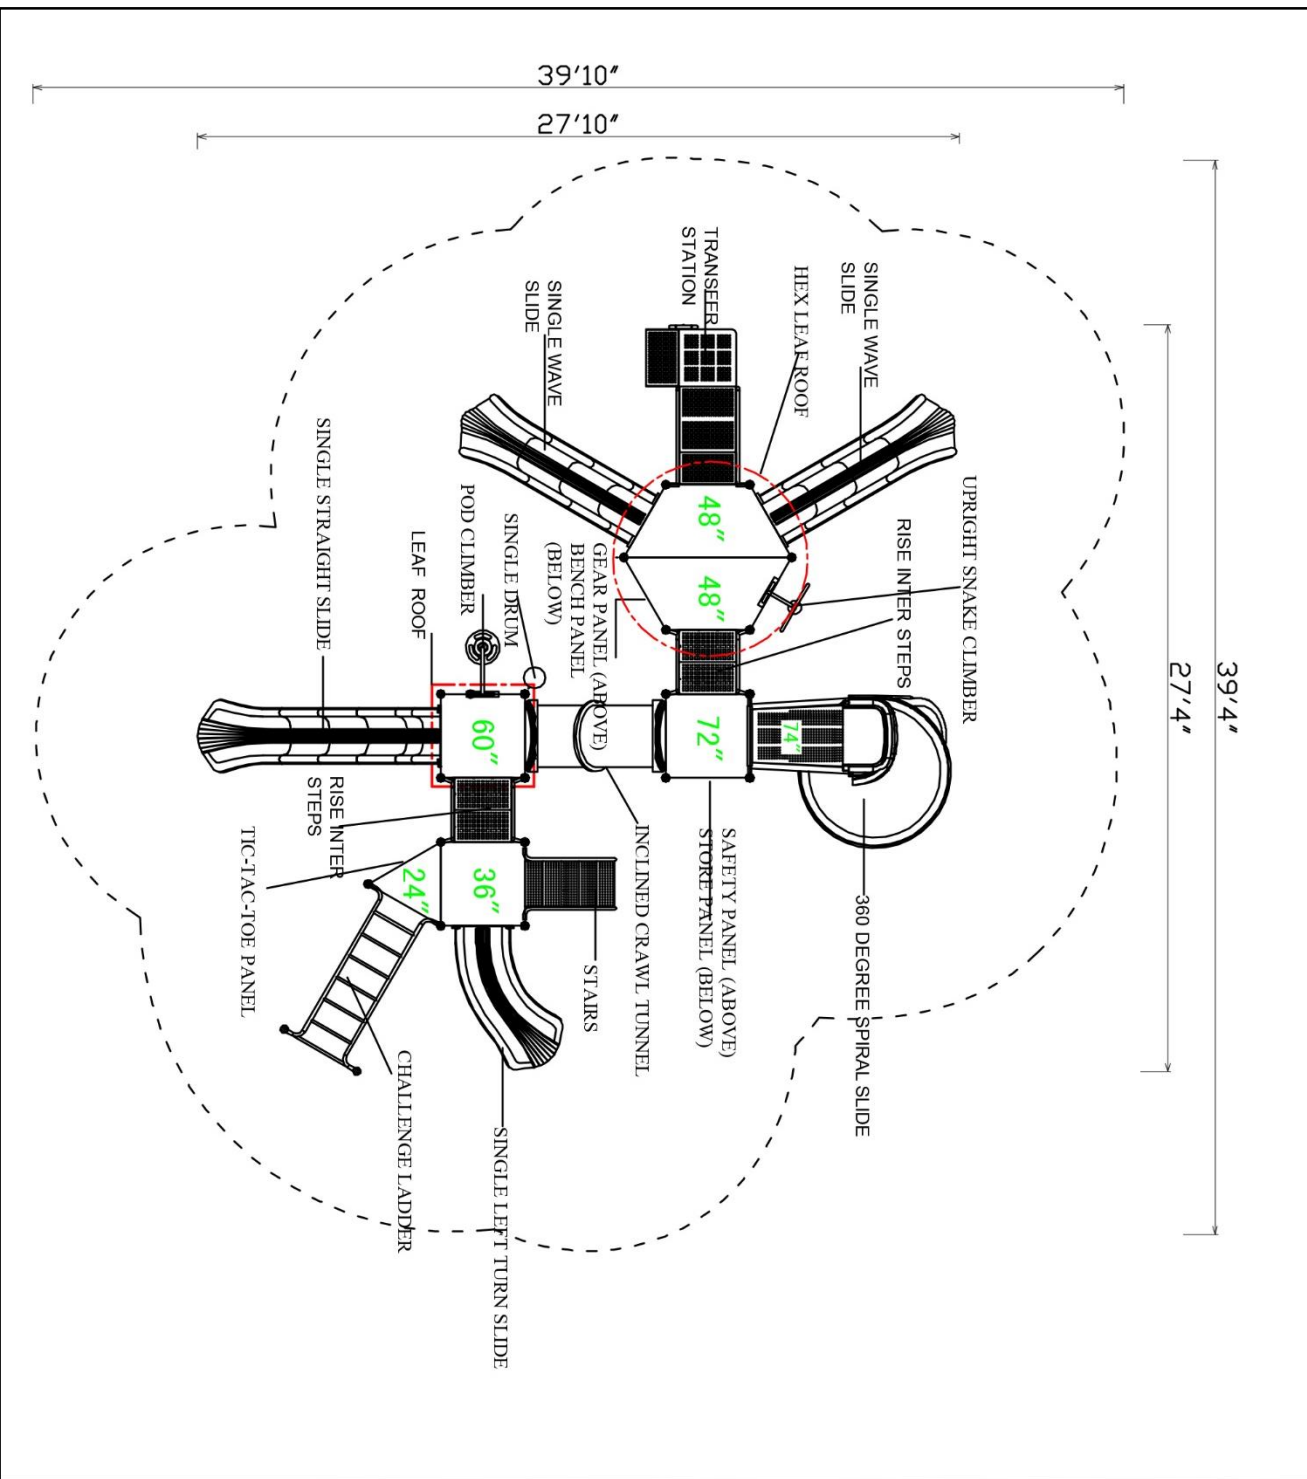

Use Zone: 41ft x 40ft

Fall Height: 7 Feet

ADA Access: Yes

Age Group: 5-12

Occupancy: 42-46

Free Shipping!

COMPONENT: Floating Tunnel
Tower / Frod Pad Challenge Ladder
/ Ring Swing Challenge Ladder /
Cylinder Spinner / Boulder Climber
/ Single Sectional Slide / Cargo
Climber / Climber / Climber / Crab
Pods / Saddle Slide / Cylinder
Spinner

Notes:

This play structure design meets ADA accessibility guidelines established in ASTM-1487 and CPSC guidelines. All playground equipment should be installed over ADA accessible safety surfacing

Critical Fall Height: 84"

Structure Size: 27'4" x 27'10" x 13'2"

Use Zone: 39'4" x 39'10"

Surface Area: 1560 sq ft

Child Capacity:

Age Range: 5-12

Post Diameter: 3.5"

Weight: 3276 LBS

Color Information: