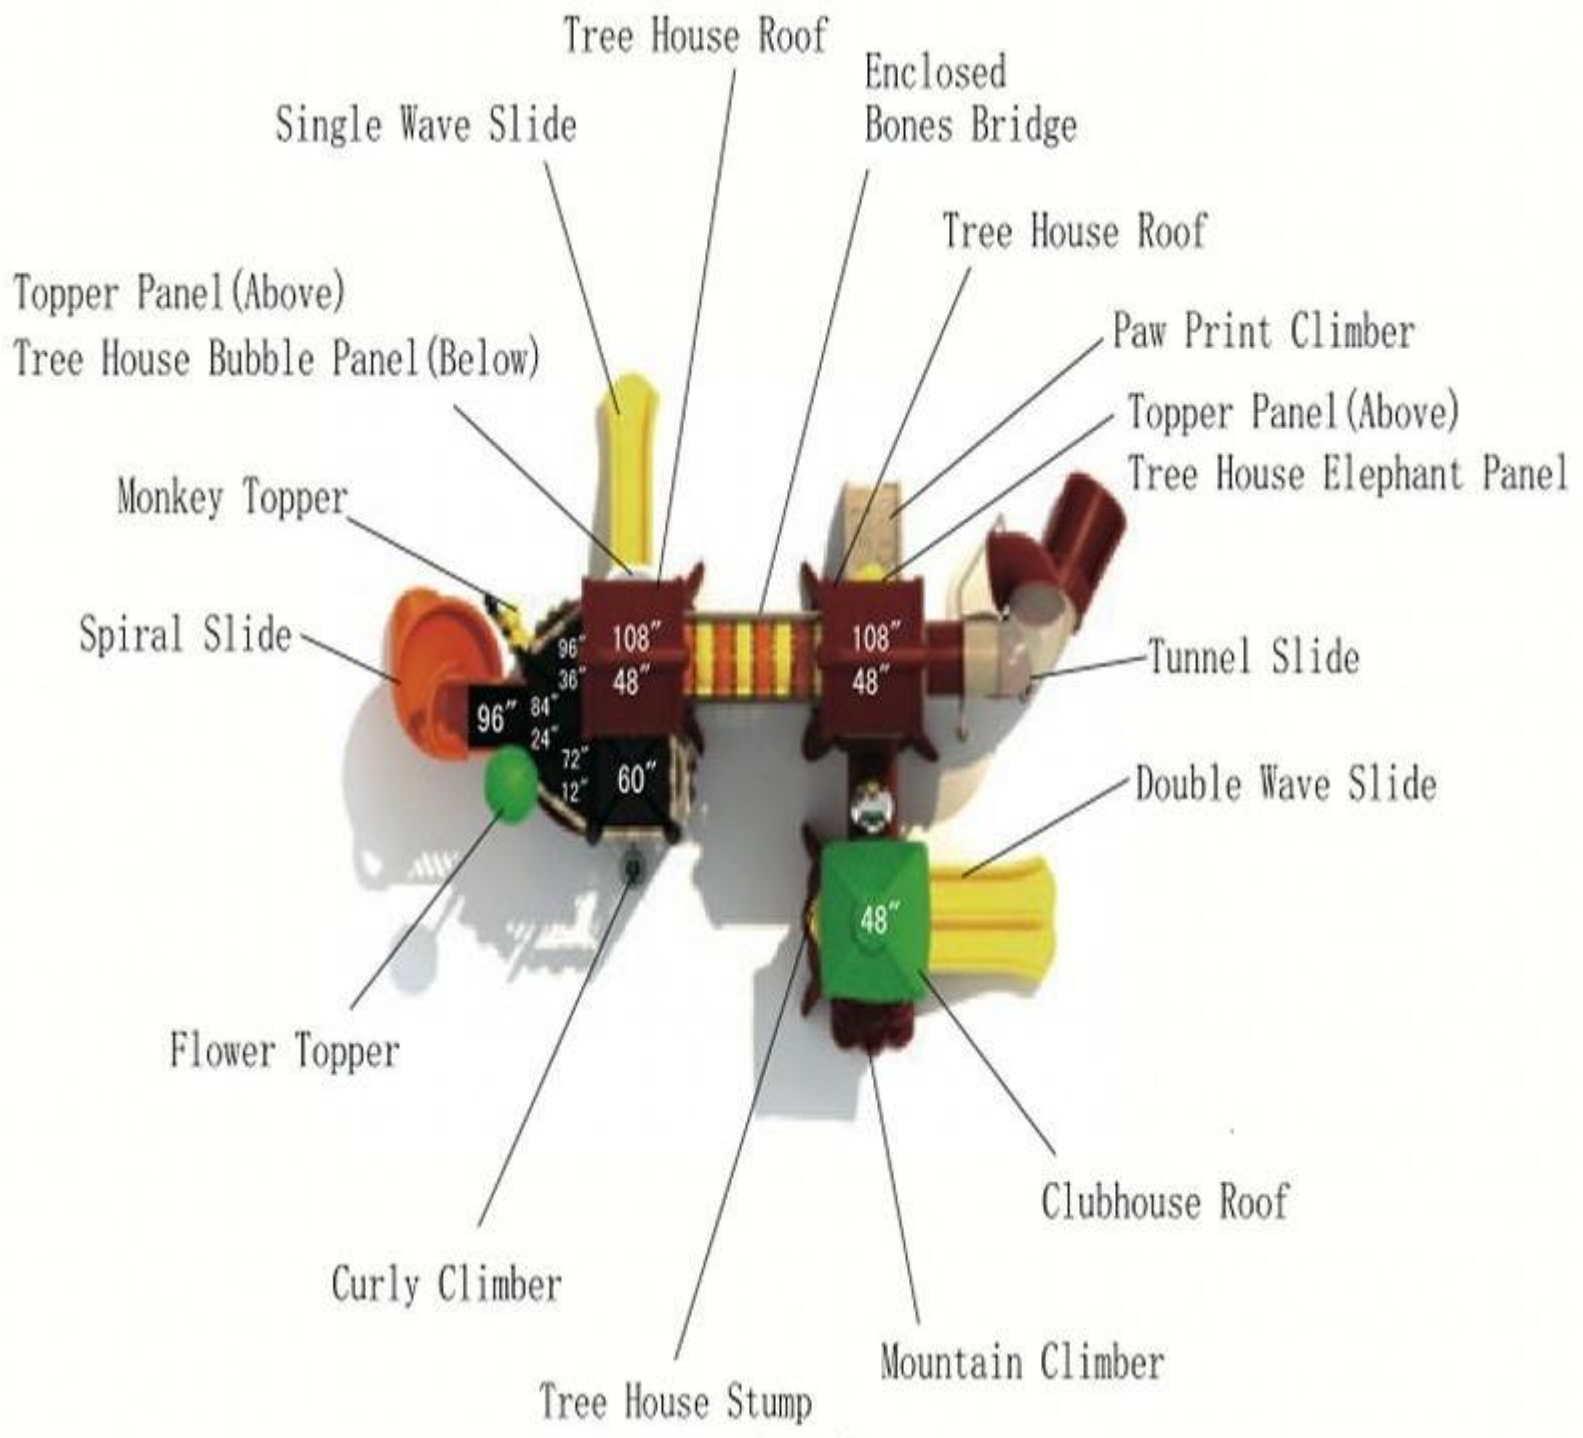

Use Zone: 46' x 36'

Age Group: 2-12

Occupancy: 50-54

Free Shipping!

COMPONENT: Tree House Roof / Enclosed Bones Bridge / Tree House Roof / Paw Print Climber / Topper Panel Tree House Elephant Panel / Tunnel Slide / Double Wave Slide / Clubhouse Roof / Mountain Climber / Tree House Stump Window Panel / Curly Climber / Flower Topper / Spiral Slide / Monkey Topper / Topper Panel Tree House Bubble Panel / Single Wave Slide