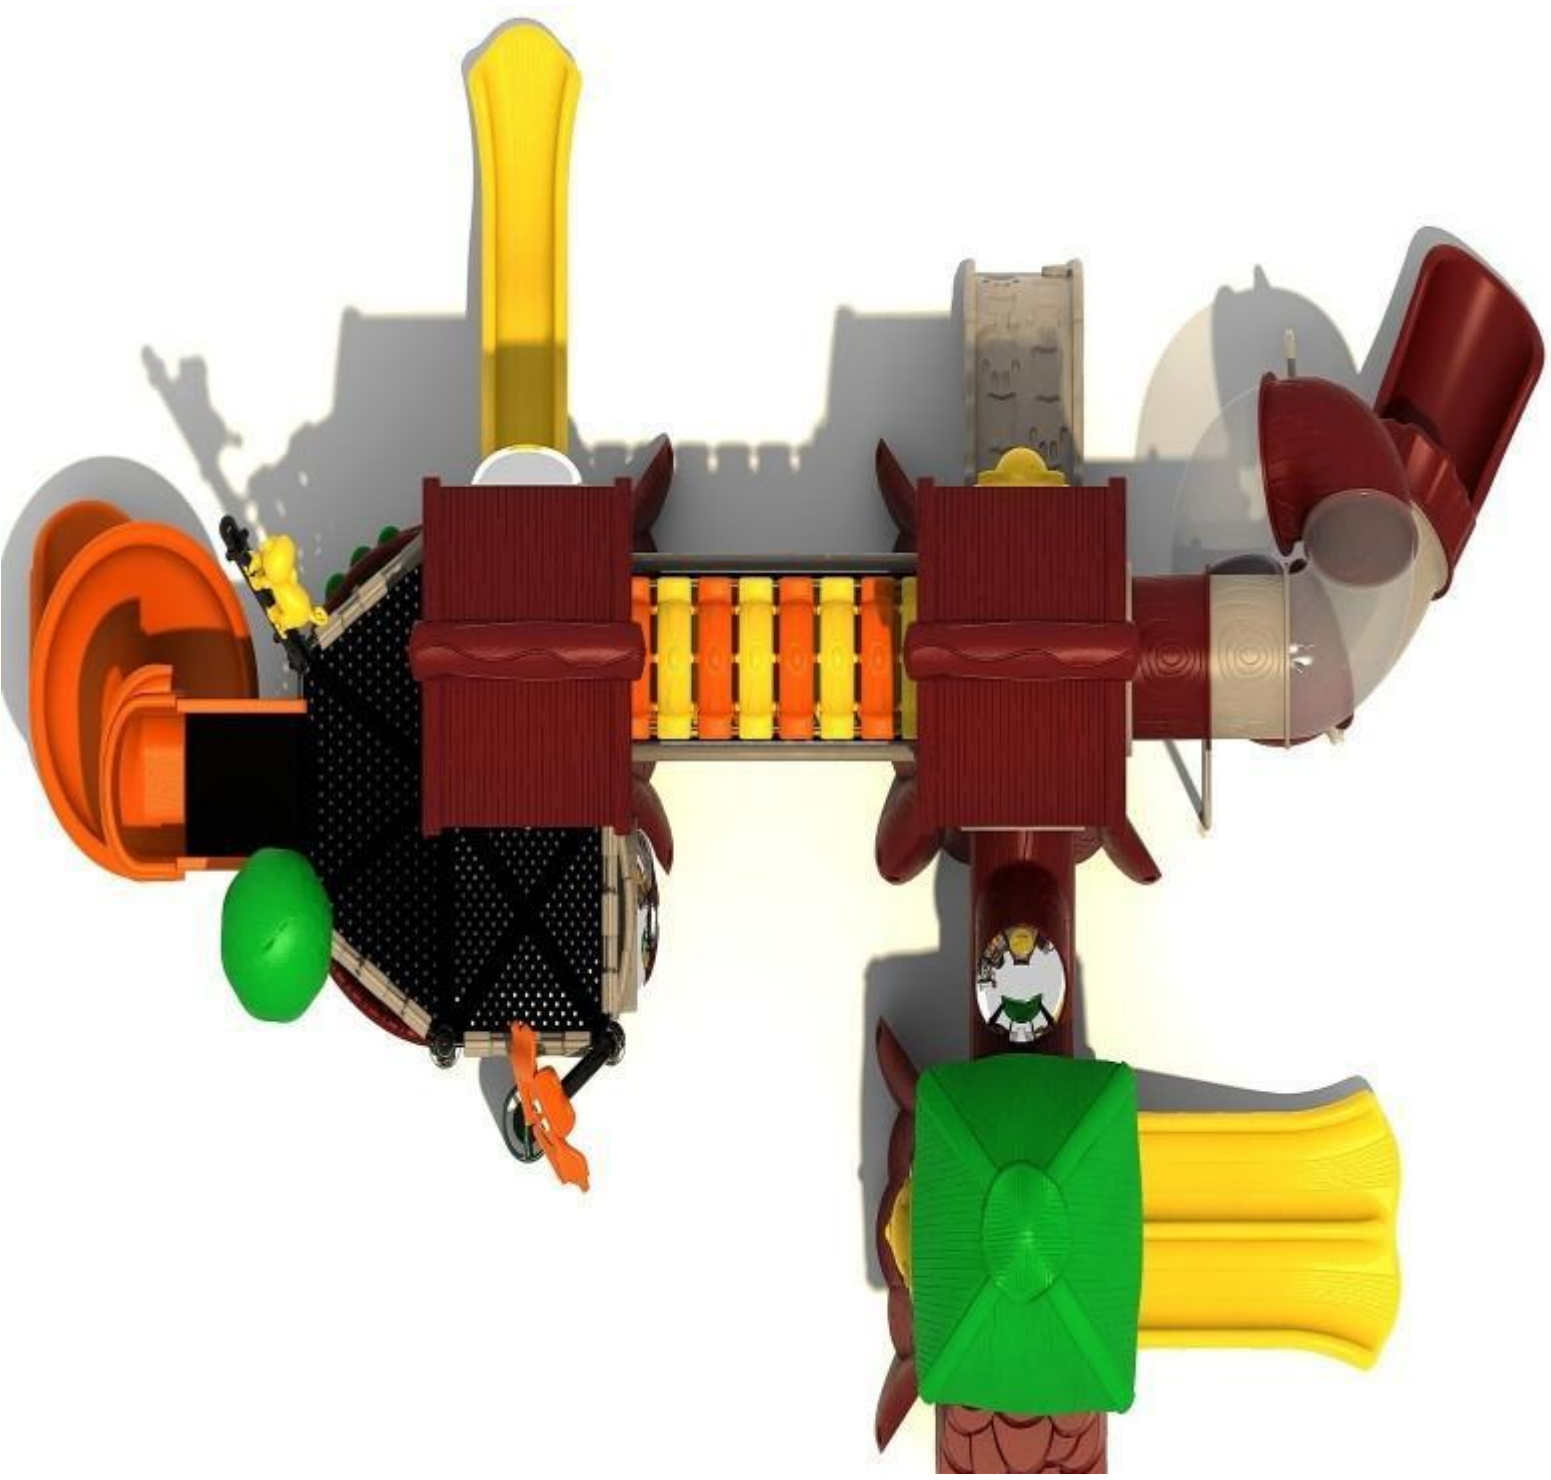

Use Zone: 46' x 36'

Age Group: 2-12

Occupancy: 50-54

Free Shipping!

COMPONENT: Tree House Roof / Enclosed Bones Bridge / Tree House Roof / Paw Print Climber / Topper Panel Tree House Elephant Panel / Tunnel Slide / Double Wave Slide / Clubhouse Roof / Mountain Climber / Tree House Stump Window Panel / Curly Climber / Flower Topper / Spiral Slide / Monkey Topper / Topper Panel Tree House Bubble Panel / Single Wave Slide

DAYBREAK

- Pacific Blue - Plastic
- Pacific Blue - Plastic
- Sun Glow Yellow - Plastic
- Tan - Plastic
- Tan - Metal Accessories

BLUE MOON- PRIMARY

- Brick Red - Plastic
- Pacific Blue - Plastic
- Sun Glow Yellow - Metal Accessories