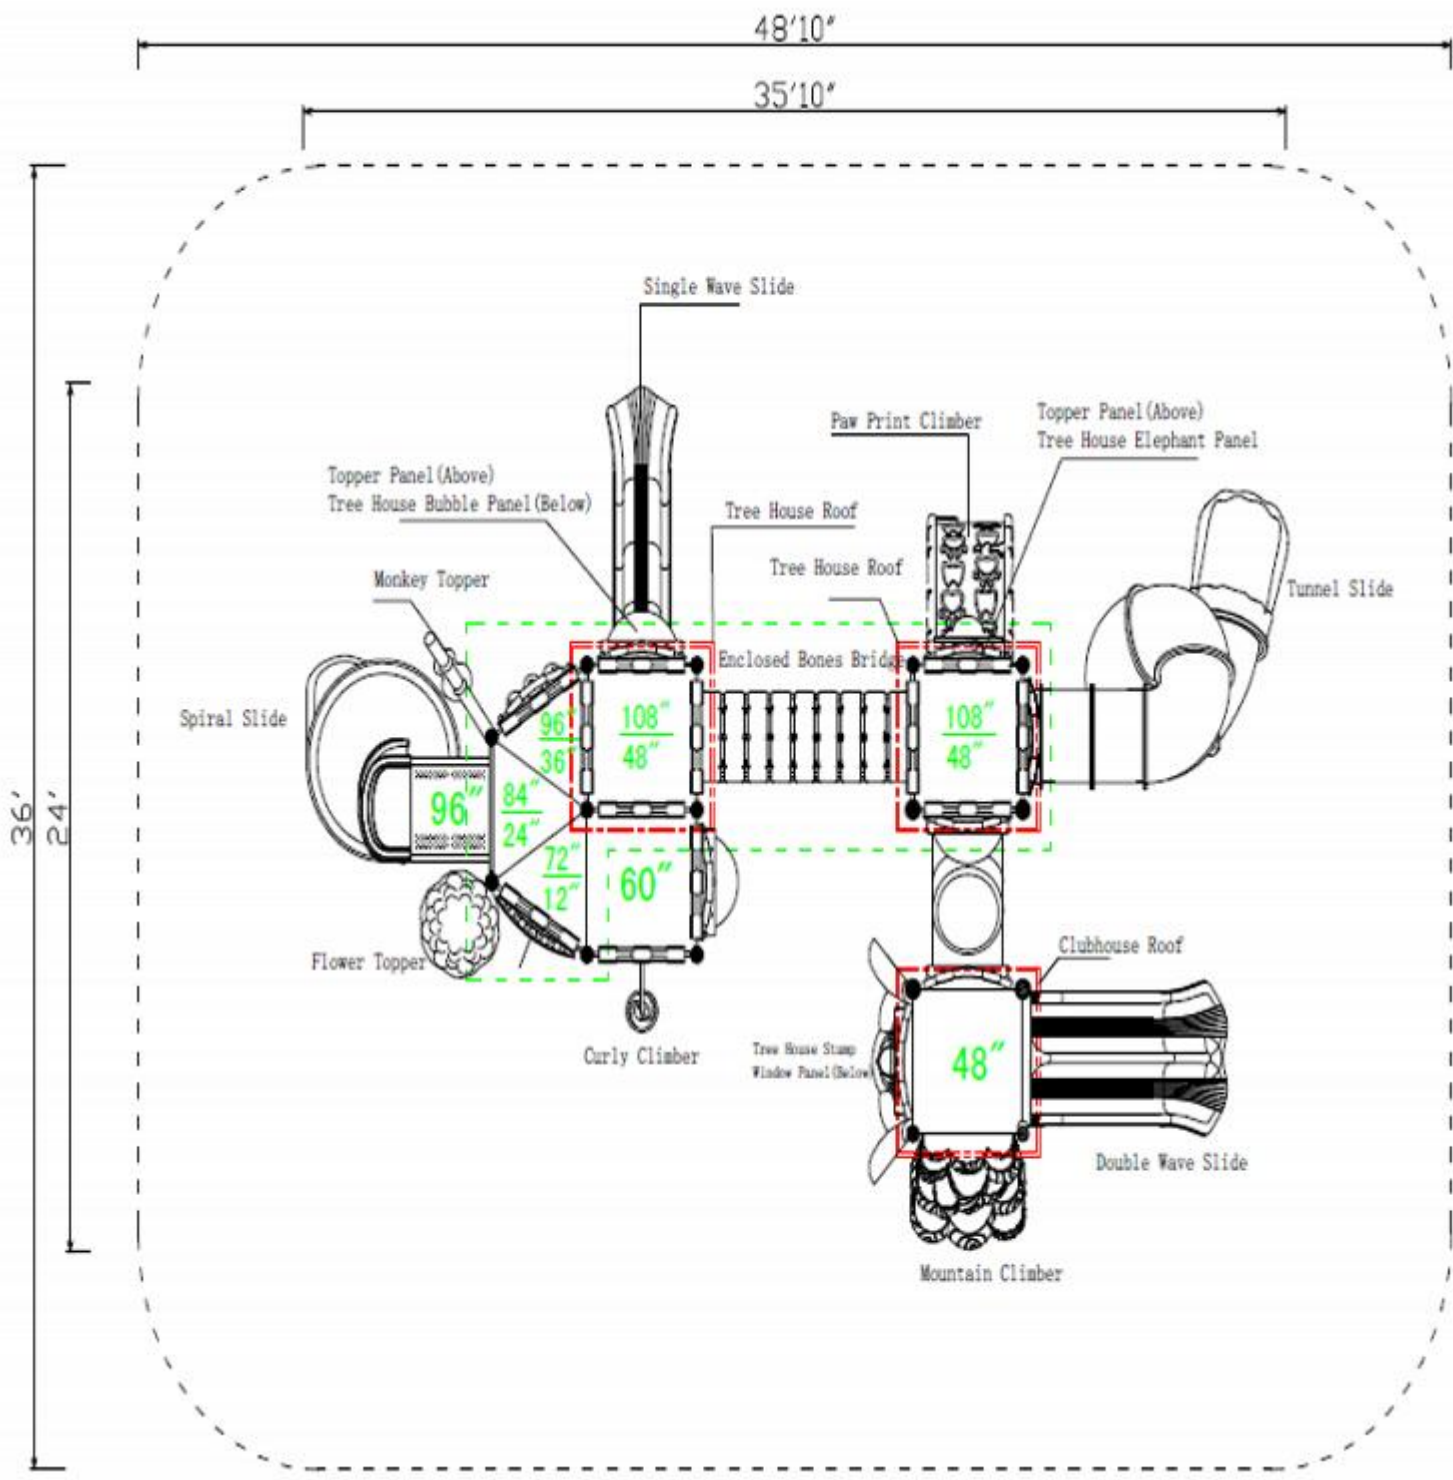

Use Zone: 46' x 36'

Age Group: 2-12

Occupancy: 50-54

Free Shipping!

COMPONENT: Tree House Roof / Enclosed Bones Bridge / Tree House Roof / Paw Print Climber / Topper Panel Tree House Elephant Panel / Tunnel Slide / Double Wave Slide / Clubhouse Roof / Mountain Climber / Tree House Stump Window Panel / Curly Climber / Flower Topper / Spiral Slide / Monkey Topper / Topper Panel Tree House Bubble Panel / Single Wave Slide