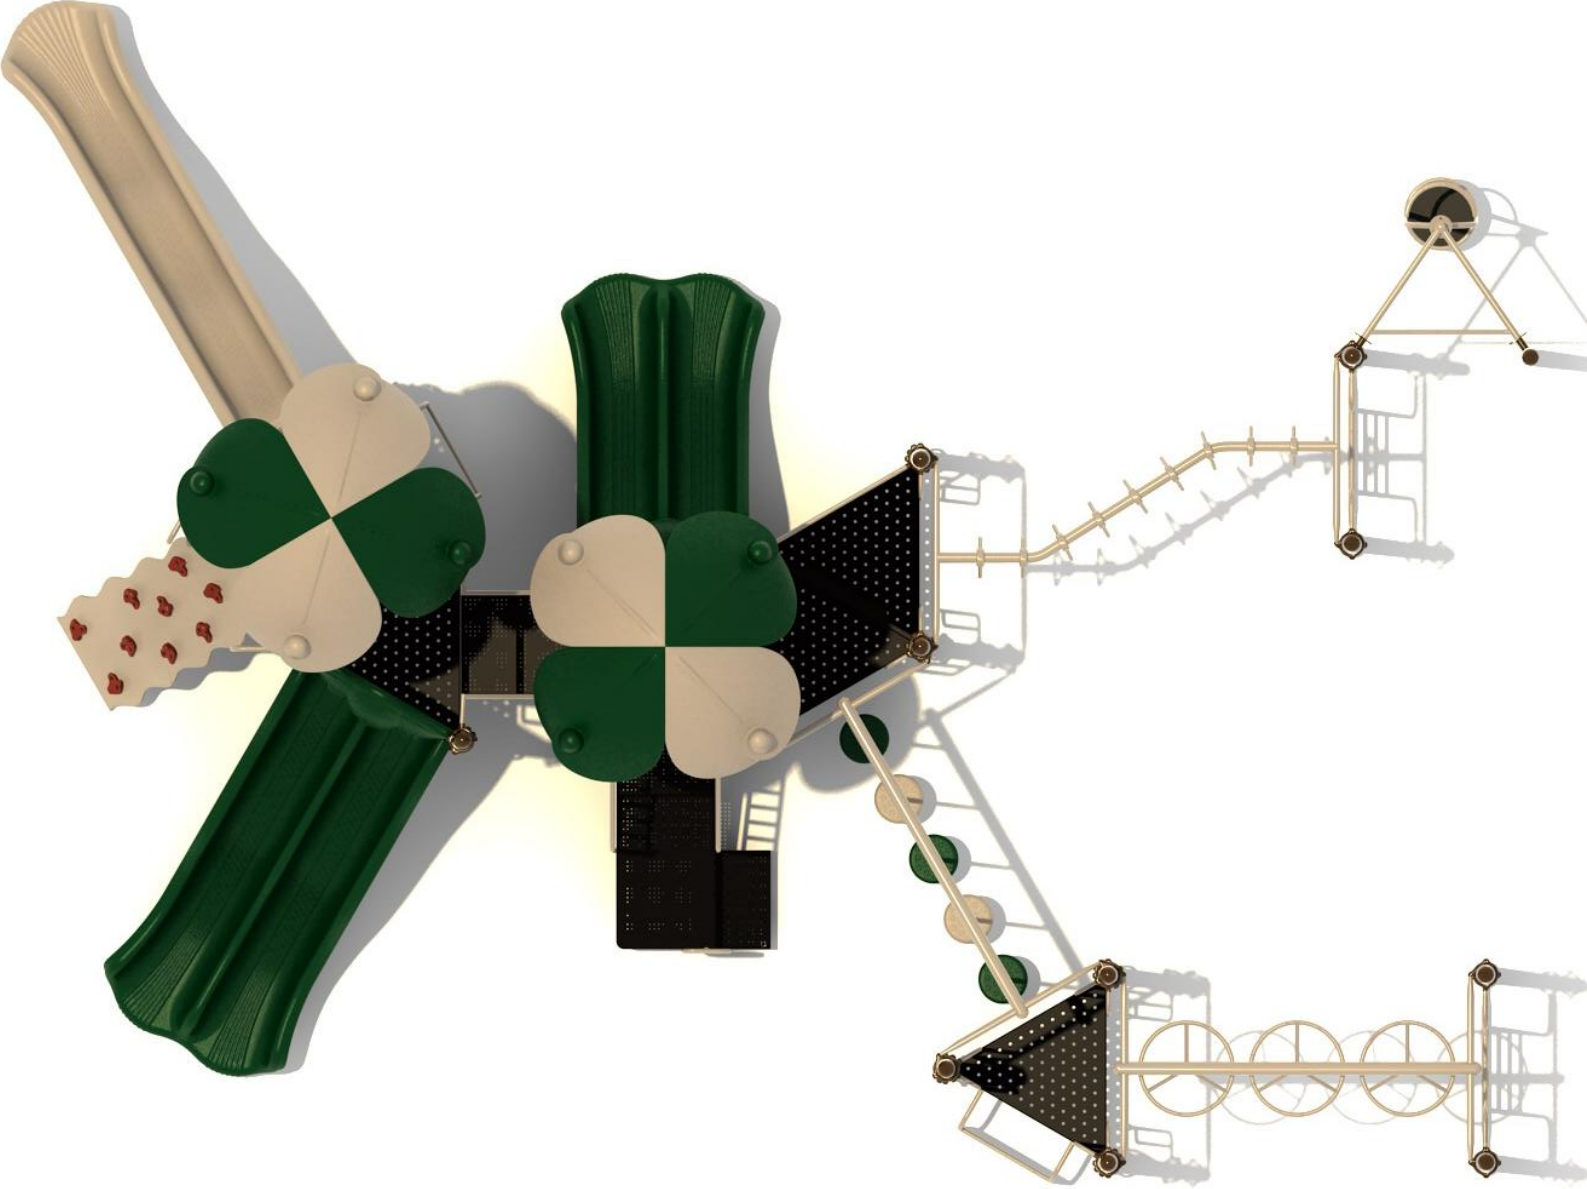

Use Zone: 45ft x 37ft

Age Group: 5-12 years

Occupancy: 44 to 48

Free Shipping!

COMPONENT: Floating Tunnel
Tower / Frod Pad Challenge Ladder
/ Ring Swing Challenge Ladder /
Cylinder Spinner / Boulder Climber
/ Single Sectional Slide / Cargo
Climber / Climber / Climber / Crab
Pods / Saddle Slide / Cylinder
Spinner