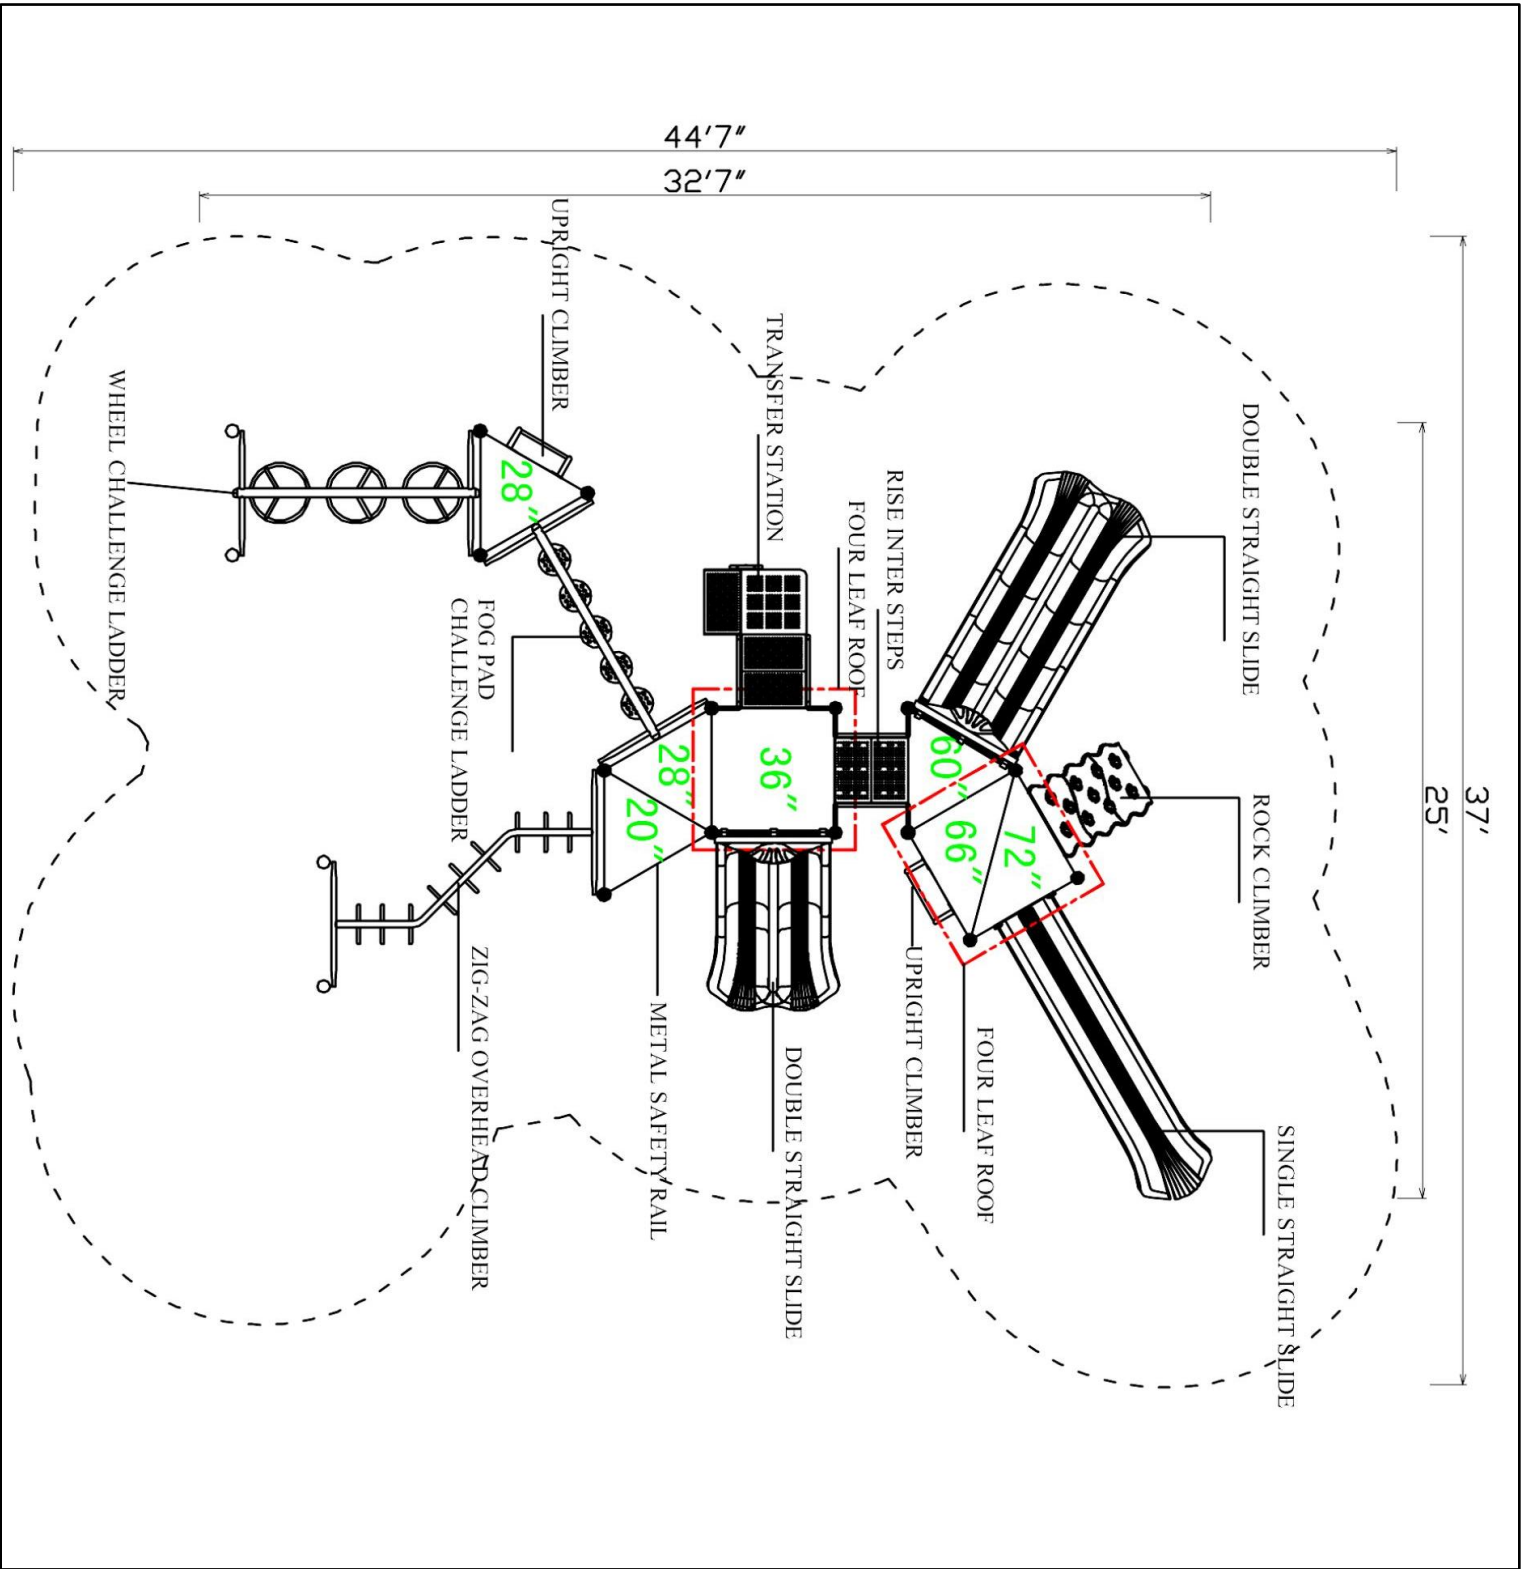

Use Zone: 45ft x 37ft

Age Group: 5-12 years

Occupancy: 44 to 48

Free Shipping!

COMPONENT: Floating Tunnel
Tower / Frod Pad Challenge Ladder
/ Ring Swing Challenge Ladder /
Cylinder Spinner / Boulder Climber
/ Single Sectional Slide / Cargo
Climber / Climber / Climber / Crab
Pods / Saddle Slide / Cylinder
Spinner