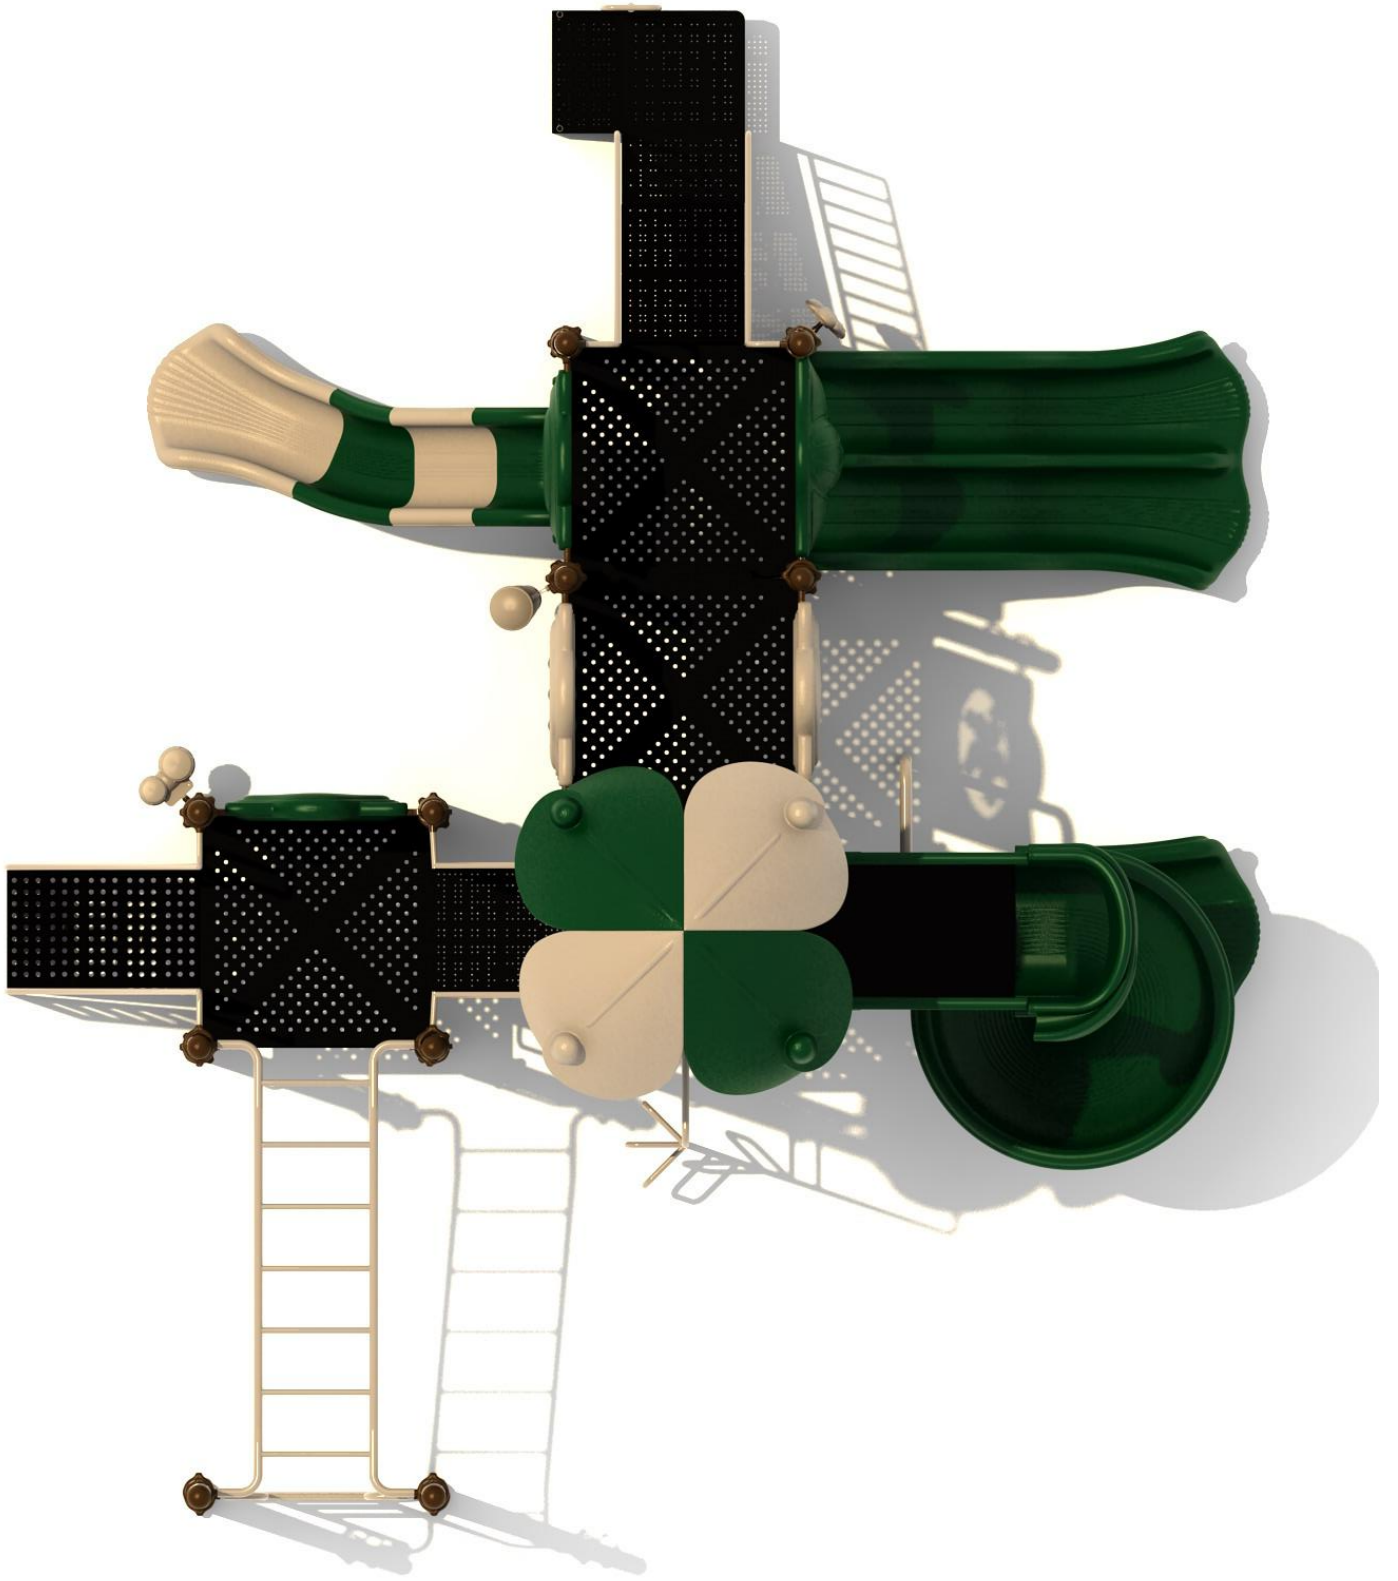

Use Zone: 45ft x 37ft

Age Group: 5-12 years

Occupancy: 44 to 48

Free Shipping!

COMPONENT: Floating Tunnel
Tower / Frod Pad Challenge Ladder
/ Ring Swing Challenge Ladder /
Cylinder Spinner / Boulder Climber
/ Single Sectional Slide / Cargo
Climber / Climber / Climber / Crab
Pods / Saddle Slide / Cylinder
Spinner

DAYBREAK

- Pacific Blue - Posts
- Pacific Blue - Plastic
- Sunglow Yellow - Plastic
- Tan - Plastic
- Tan - Metal Accessories

BLUE MOON- PRIMARY

- Brick Red - Posts
- Pacific Blue - Plastic
- Sunglow Yellow - Metal Accessories