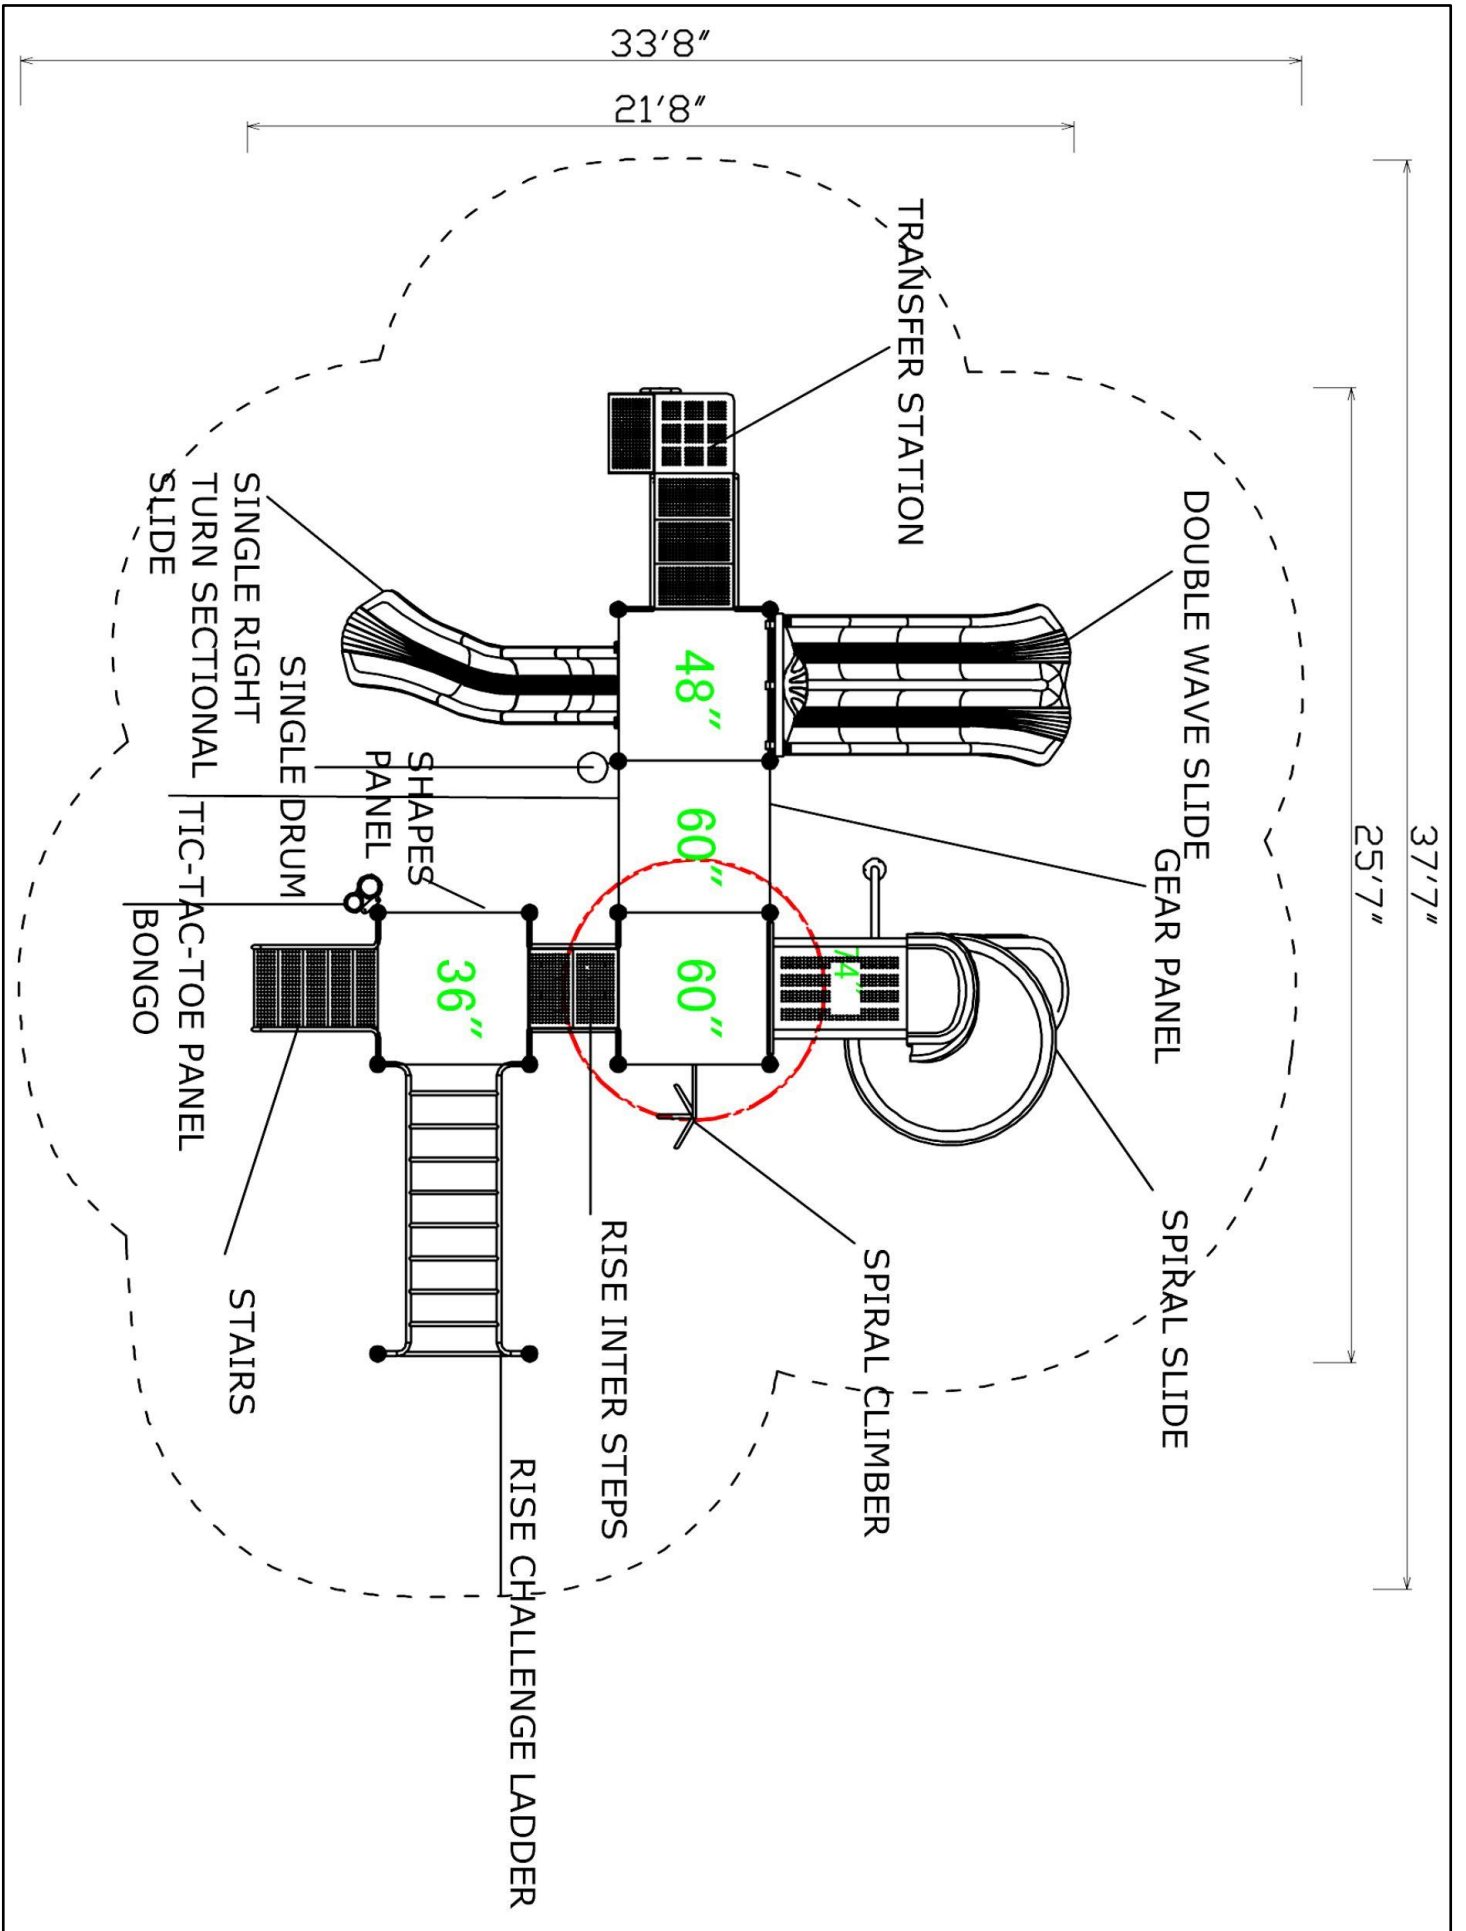

Use Zone: 45ft x 37ft

Age Group: 5-12 years

Occupancy: 44 to 48

Free Shipping!

COMPONENT: Floating Tunnel
Tower / Frod Pad Challenge Ladder
/ Ring Swing Challenge Ladder /
Cylinder Spinner / Boulder Climber
/ Single Sectional Slide / Cargo
Climber / Climber / Climber / Crab
Pods / Saddle Slide / Cylinder
Spinner

Post & Metal

Double Color Polyethylene

.75-inch

Blow Mold Plastic

Single Color Polyethylene

.60-inch

.48-inch

.24-inch