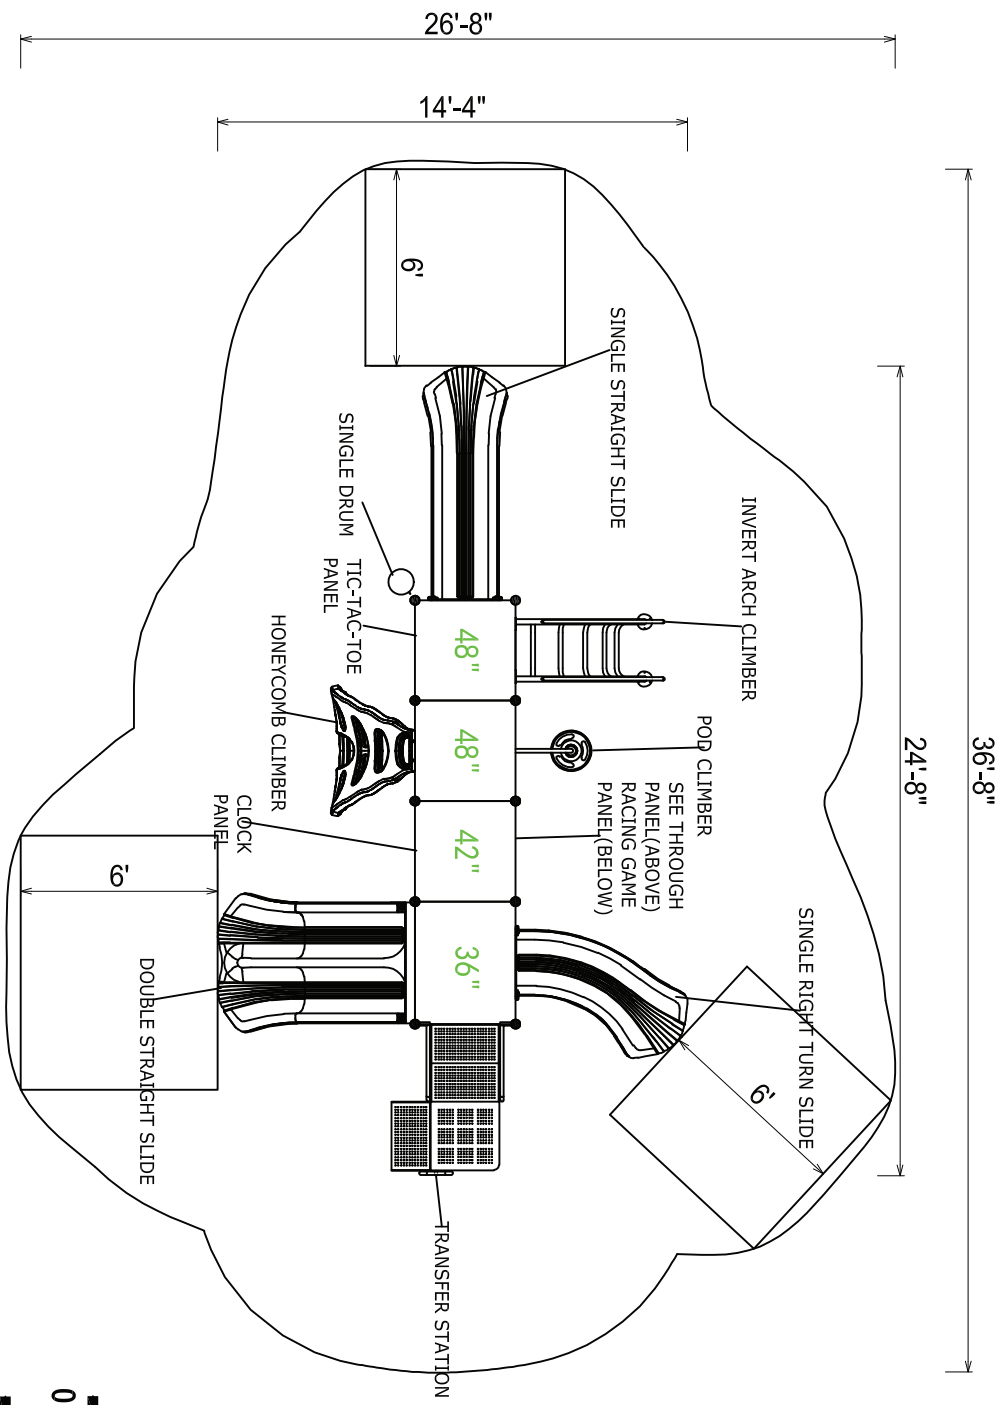

Use Zone: 37' x 27'

Age Group: 2-12

Occupancy: 28-32

Free Shipping!

COMPONENTS: Invert Arch Climber / POD Climber / See Through Panel (Above) / Racing Game Panel (Below) / Single Right Turn Slide / Transfer Station / Double Straight Slide / Clock Panel / Honeycomb Climber / Tic-Tac-Toe Panel / Single Drum / Single Straight Slide

Top View Detail

Compliance:
 This play structure has been designed to meet the safety requirements established in:
 - 2010 ADA Standard
 - ASTM F1487
 - CPSC Pub #325
 when the play structure is installed over a properly maintained surfacing material which is in compliance with:
 - ASTM F1292
 - ASTM F1951
 and is appropriate for the highest designated play surface of the structure.

Clever Kids Climber

Drawing No:	QS-22115	Structure Size:	24'-8"X14'-4"X9'-4"	HDPS:	48"
Date:	21/10/2021	Recommended Use Zone:	36'-8"X26'-8"	Age Group:	2-12
Scale:	To Fit	Surface Area:	999 Sq Ft	Capacity:	28-32
				Weight:	2000 lbs