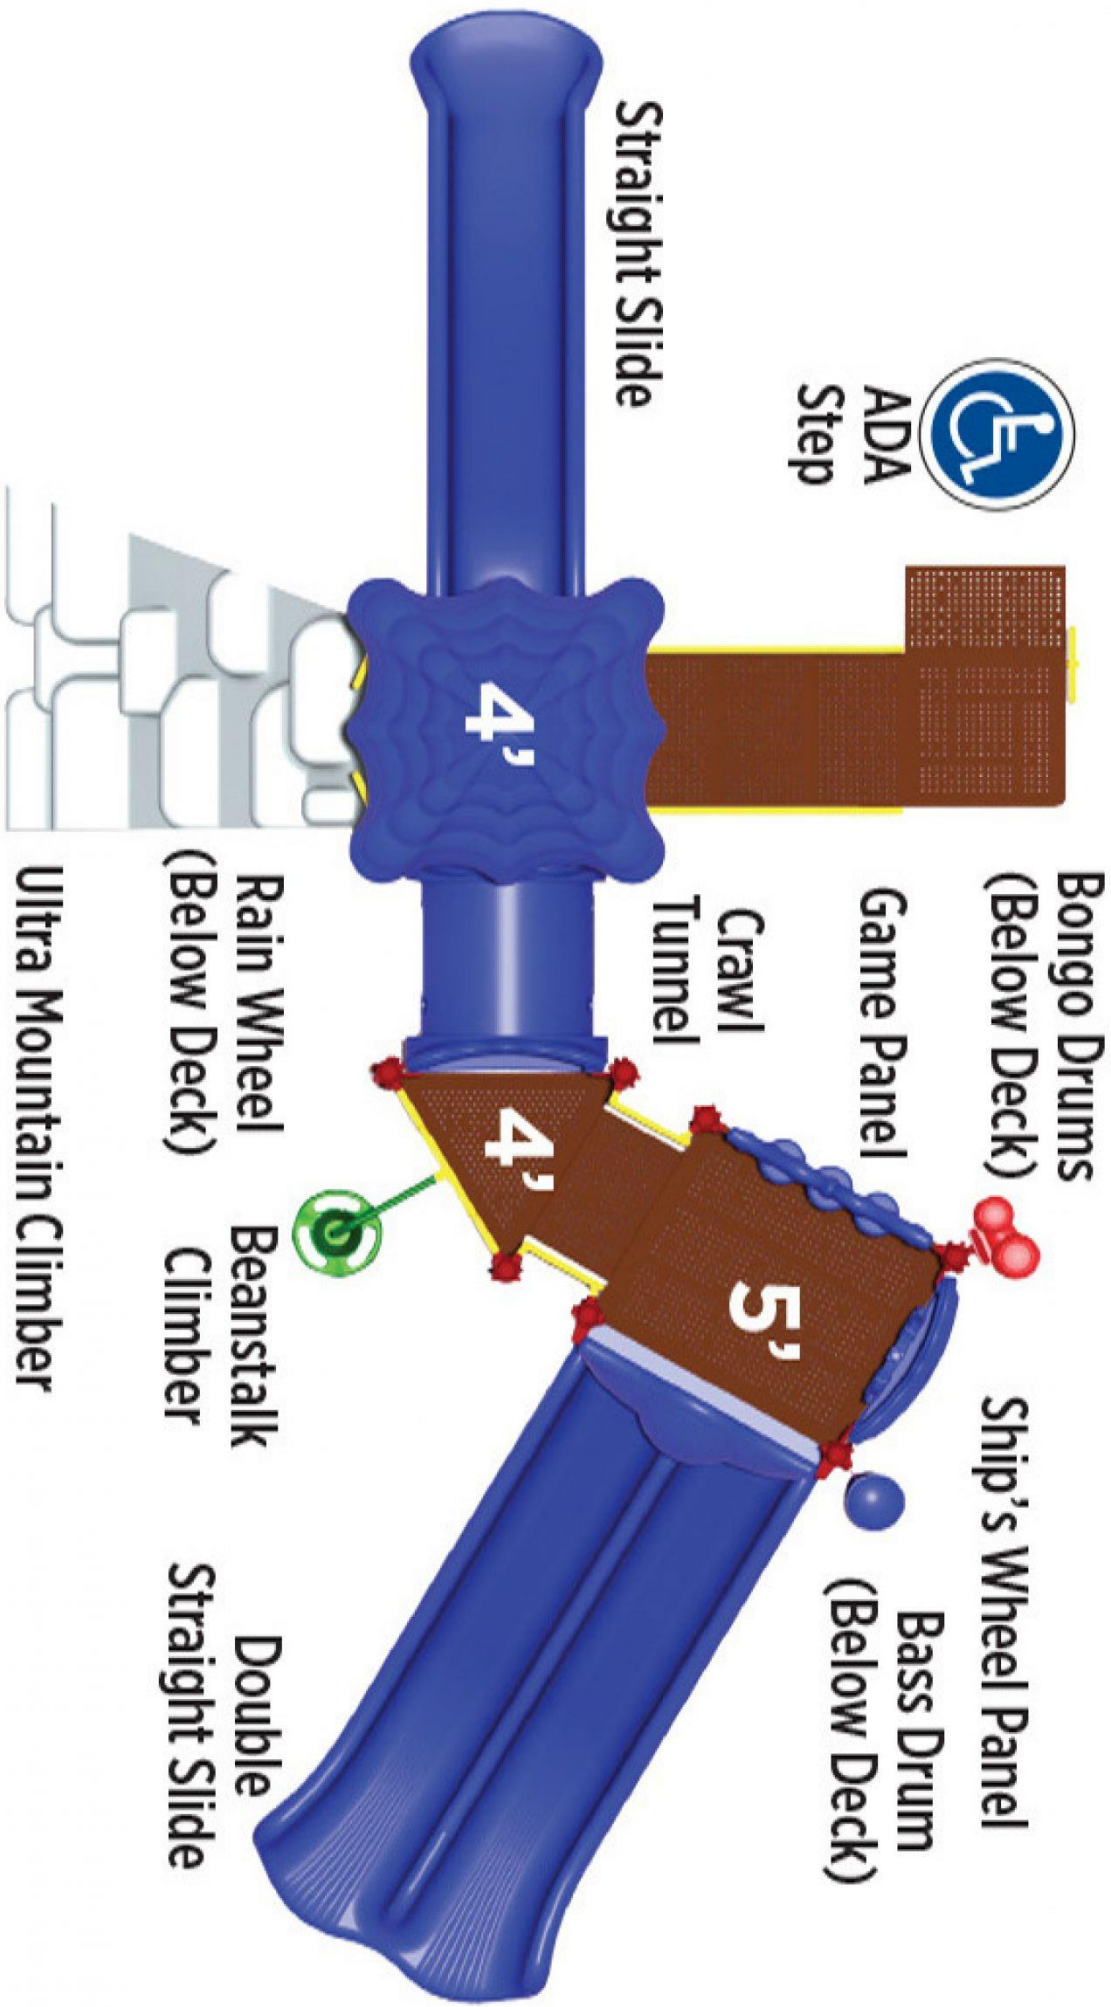

**Use Zone: 26'1" x 39'3"**

**Age Group: 5-12 years**

**Occupancy: 13-25 Children**

**Free Shipping!**

**COMPONENT:** 4' Vine Climber / 4' Curve Slide / (2) 6' Wave Slides / 6' Deluxe Rock Climbing Wall / 6' Rung Climber / Game Panel / Crawl Tunnel / Bongo & Bass Drums / Rain Wheel

Ultra Mountain Climber