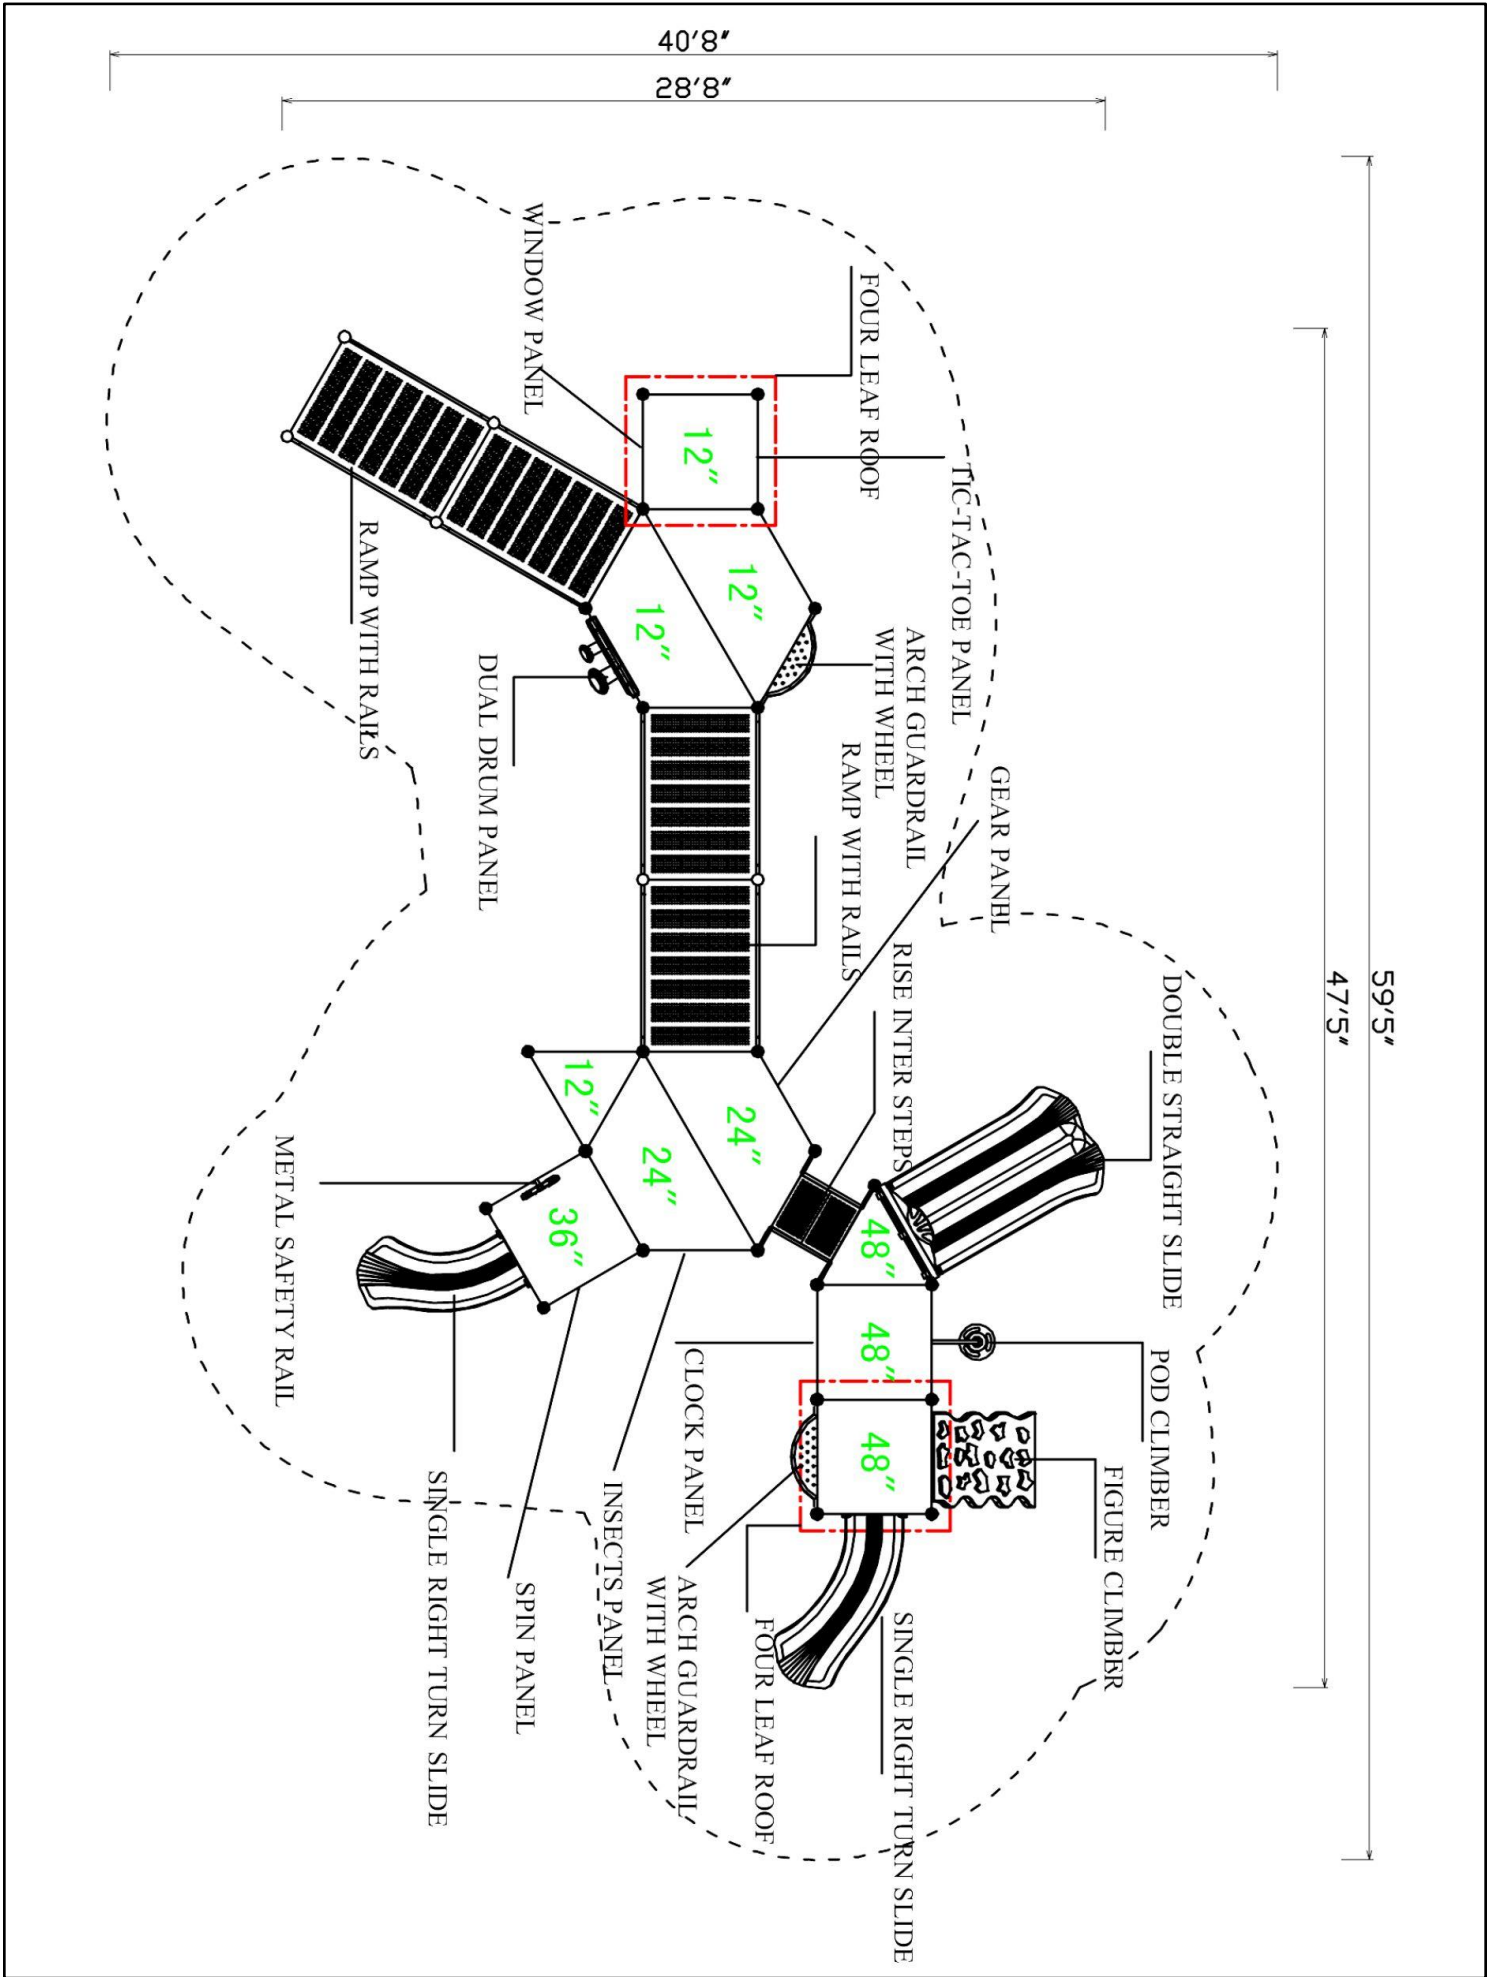

Use Zone: 60ft x 41ft

Age Group: 2-12 years

Occupancy: 58 to 62

Free Shipping!

COMPONENT: Floating Tunnel
Tower / Frod Pad Challenge Ladder
/ Ring Swing Challenge Ladder /
Cylinder Spinner / Boulder Climber
/ Single Sectional Slide / Cargo
Climber / Climber / Climber / Crab
Pods / Saddle Slide / Cylinder
Spinner

Post & Metal

Double Color Polyethylene

.75-inch

Blow Mold Plastic

Single Color Polyethylene

.60-inch

.48-inch

.24-inch