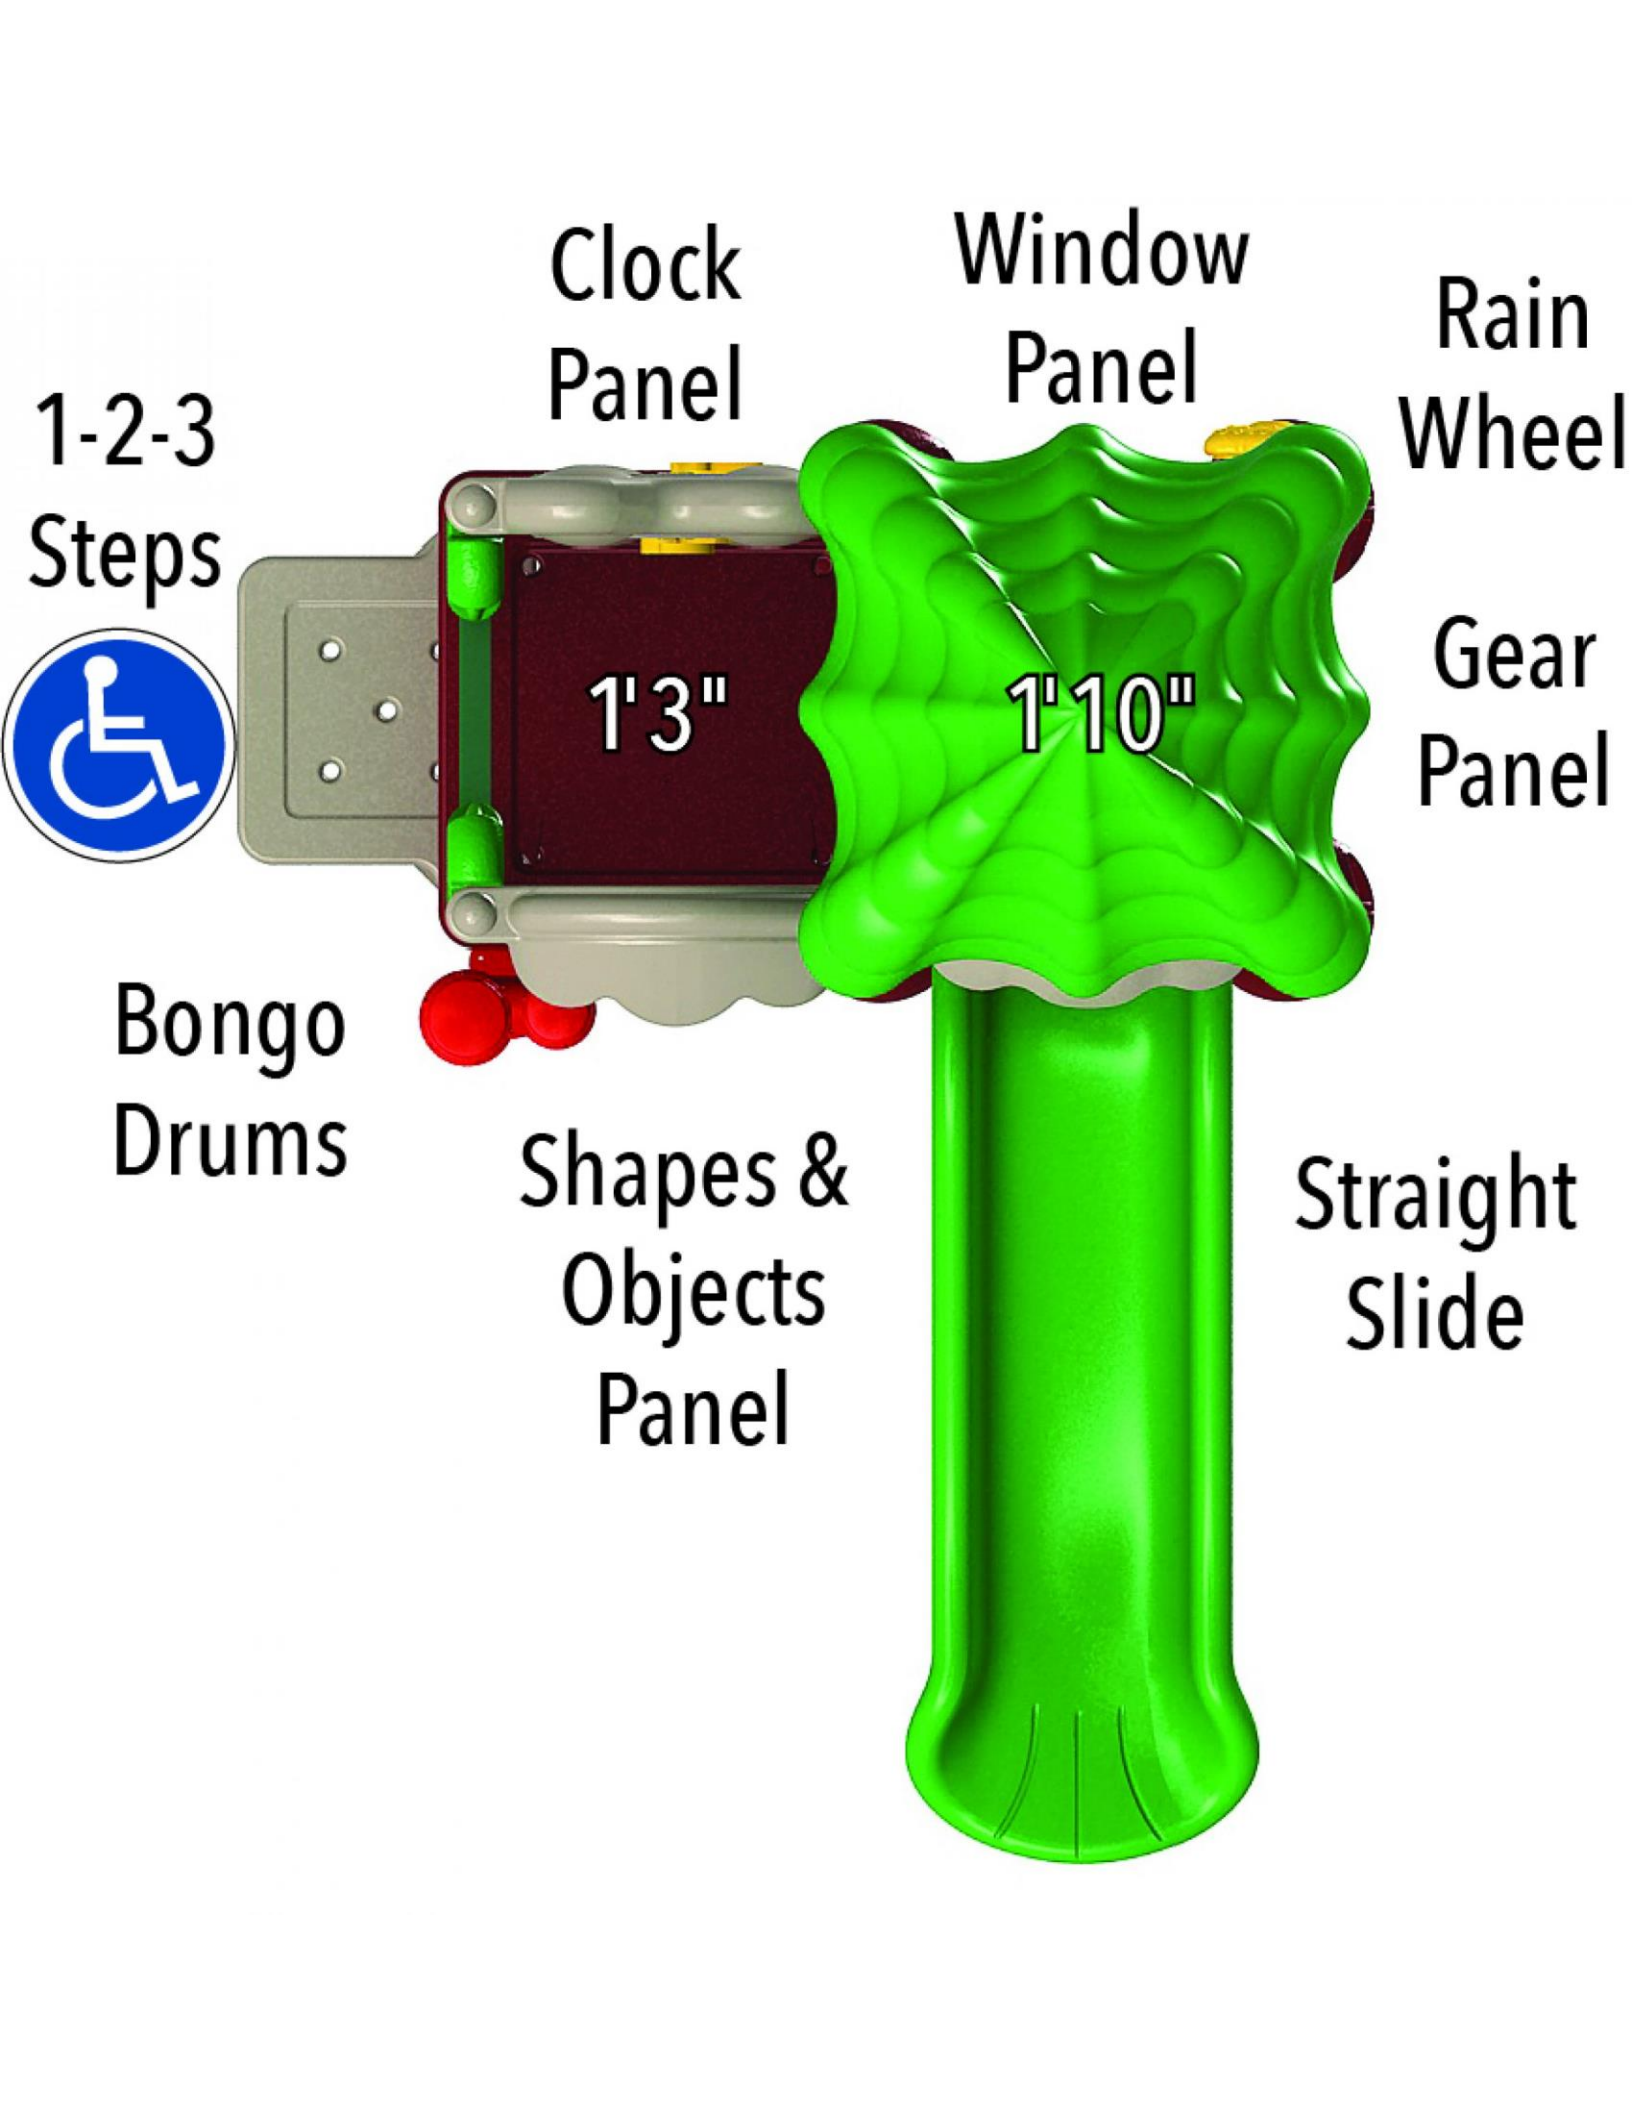

**Use Zone: 13'10" x 13'8"**

**Age Group: 6-23 Months**

**Occupancy: 1-12 Children**

**Free Shipping!**

**COMPONENT:** ADA Accessible /  
Commercially compliant to CPSC  
and ASTM standards /  
Choose 8" Ground Spike or 2"  
Anchor Bolt mounting (included) /  
Optional in ground mounting /  
package sold separately  
Capacity: 8-10

1-2-3  
Steps

Clock  
Panel

Window  
Panel

Rain  
Wheel

Gear  
Panel

Bongo  
Drums

1'3"

1'10"

Shapes &  
Objects  
Panel

Straight  
Slide