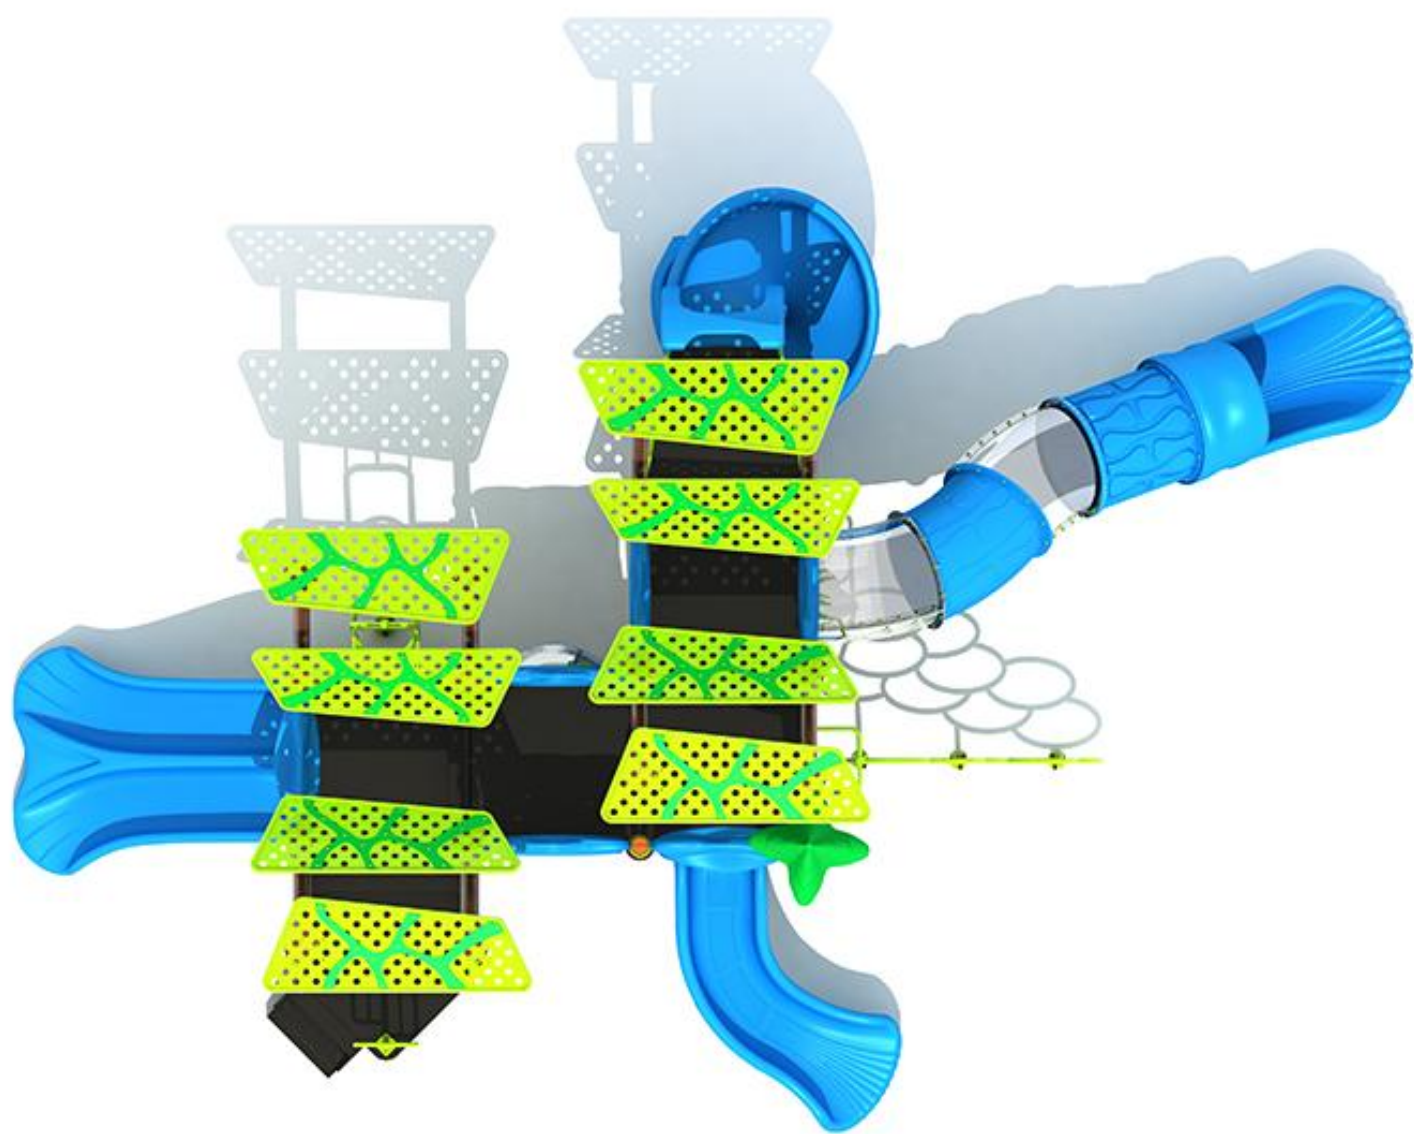

Use Zone: 43ft x 33ft

Age Group: 2-12 years

Free Shipping!

COMPONENT: Floating Tunnel
Tower / Frog Pad Challenge Ladder
/ Ring Swing Challenge Ladder /
Cylinder Spinner / Boulder Climber
/ Single Sectional Slide / Cargo
Climber / Climber / Climber / Crab
Pods / Saddle Slide / Cylinder
Spinner

Metal Color Options

1. red

2. yellow

3. blue

4. aquamarine

5. purple

6. dark green

7. brown