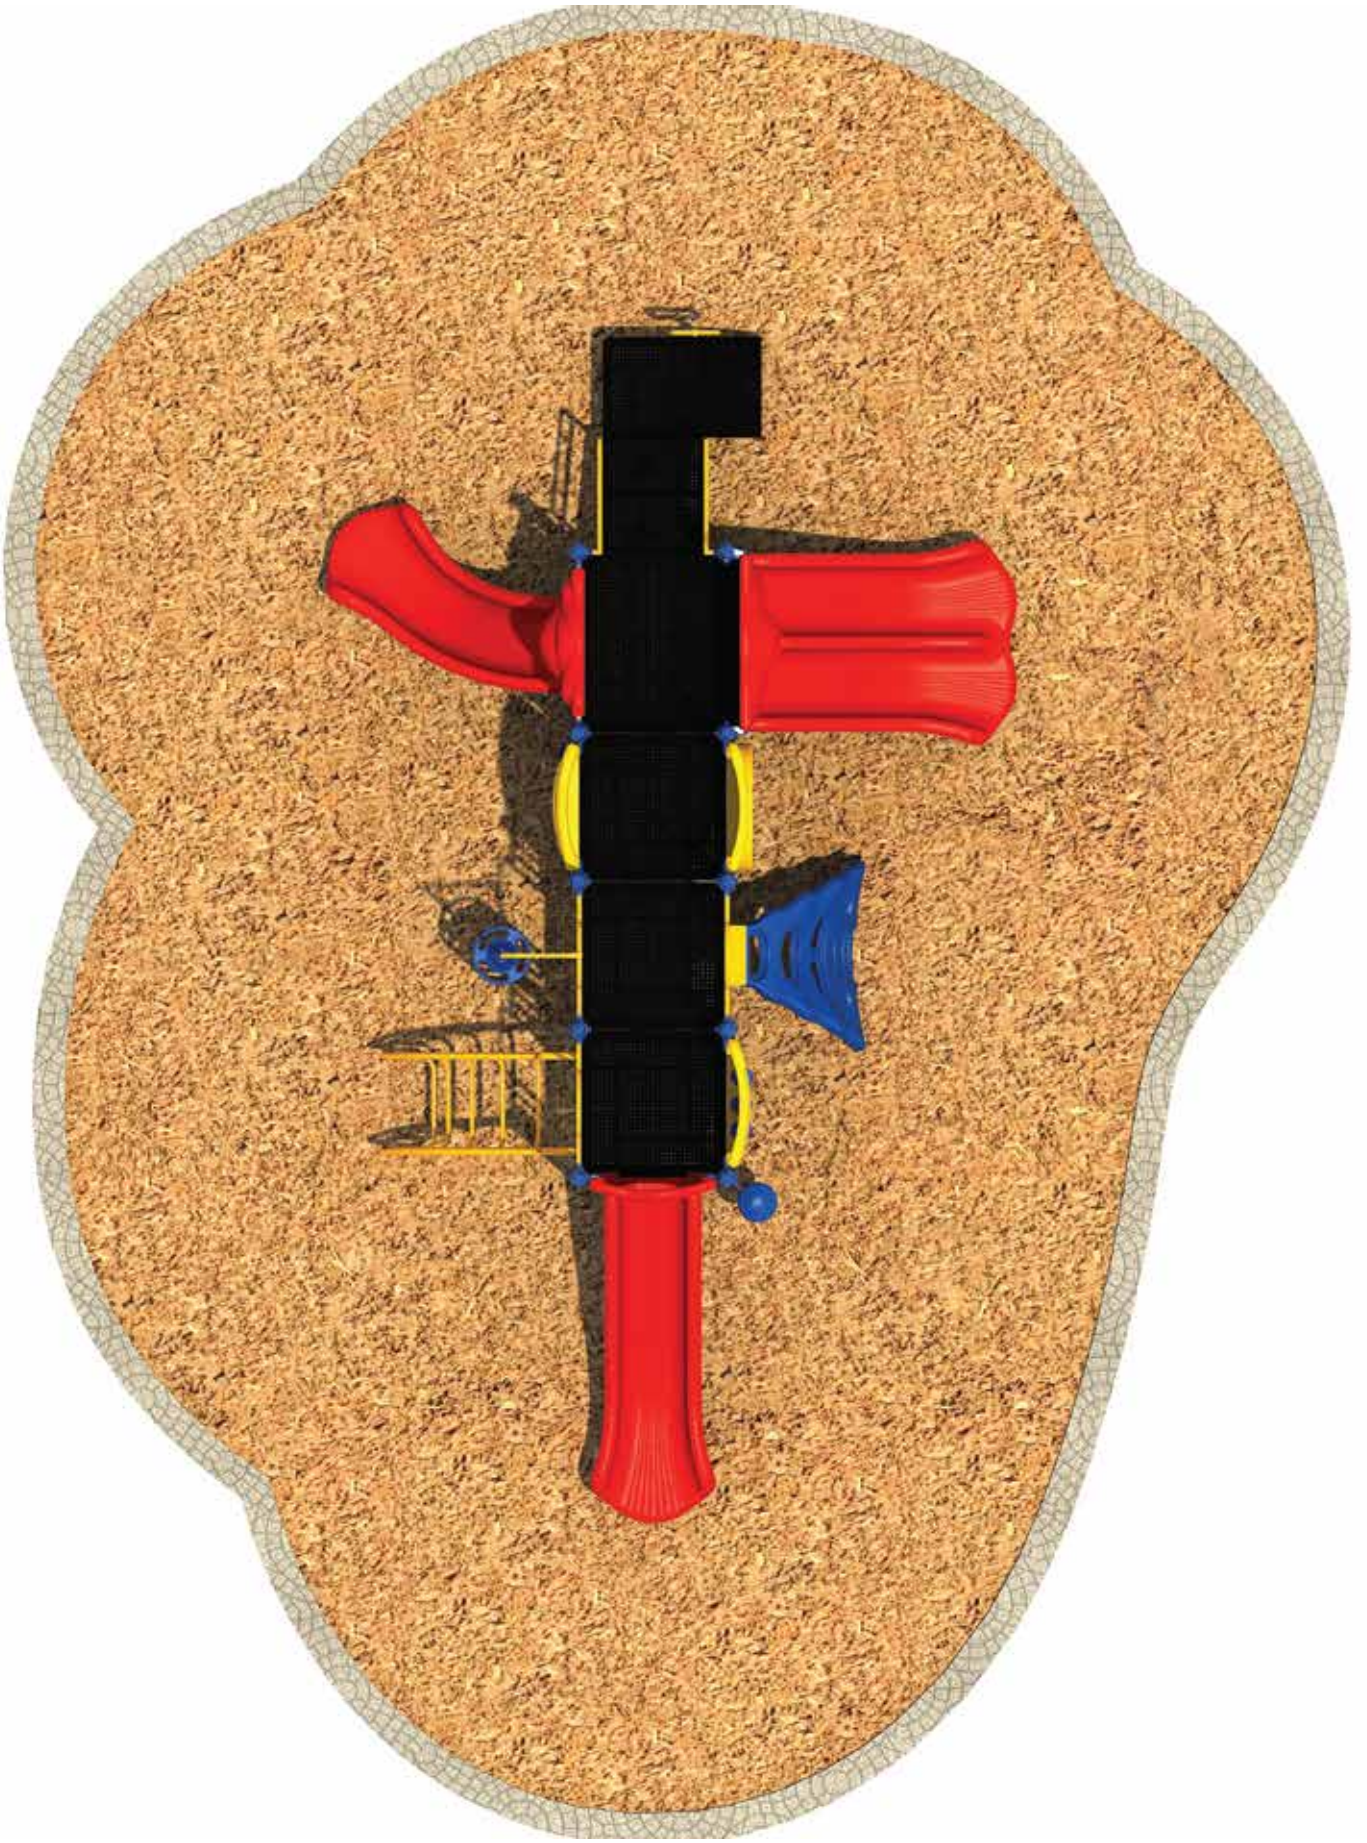

Use Zone: 37' x 27'

Age Group: 2-12

Occupancy: 28-32

Free Shipping!

**COMPONENTS:** Invert Arch Climber / POD Climber / See Through Panel (Above) / Racing Game Panel (Below) / Single Right Turn Slide / Transfer Station / Double Straight Slide / Clock Panel / Honeycomb Climber / Tic-Tac-Toe Panel / Single Drum / Single Straight Slide

# Top View Detail

Compliance:  
 This play structure has been designed to meet the safety requirements established in:  
 - 2010 ADA Standard  
 - ASTM F1487  
 - CPSC Pub #325  
 when the play structure is installed over a properly maintained surfacing material which is in compliance with:  
 - ASTM F1292  
 - ASTM F1951  
 and is appropriate for the highest designated play surface of the structure.

## Clever Kids Climber

Drawing No:	QS-22115	Structure Size:	24'-8"X14'-4"X9'-4"	HDPS:	48"
Date:	21/10/2021	Recommended Use Zone:	36'-8"X26'-8"	Age Group:	2-12
Scale:	To Fit	Surface Area:	999 Sq Ft	Capacity:	28-32
				Weight:	2000 lbs