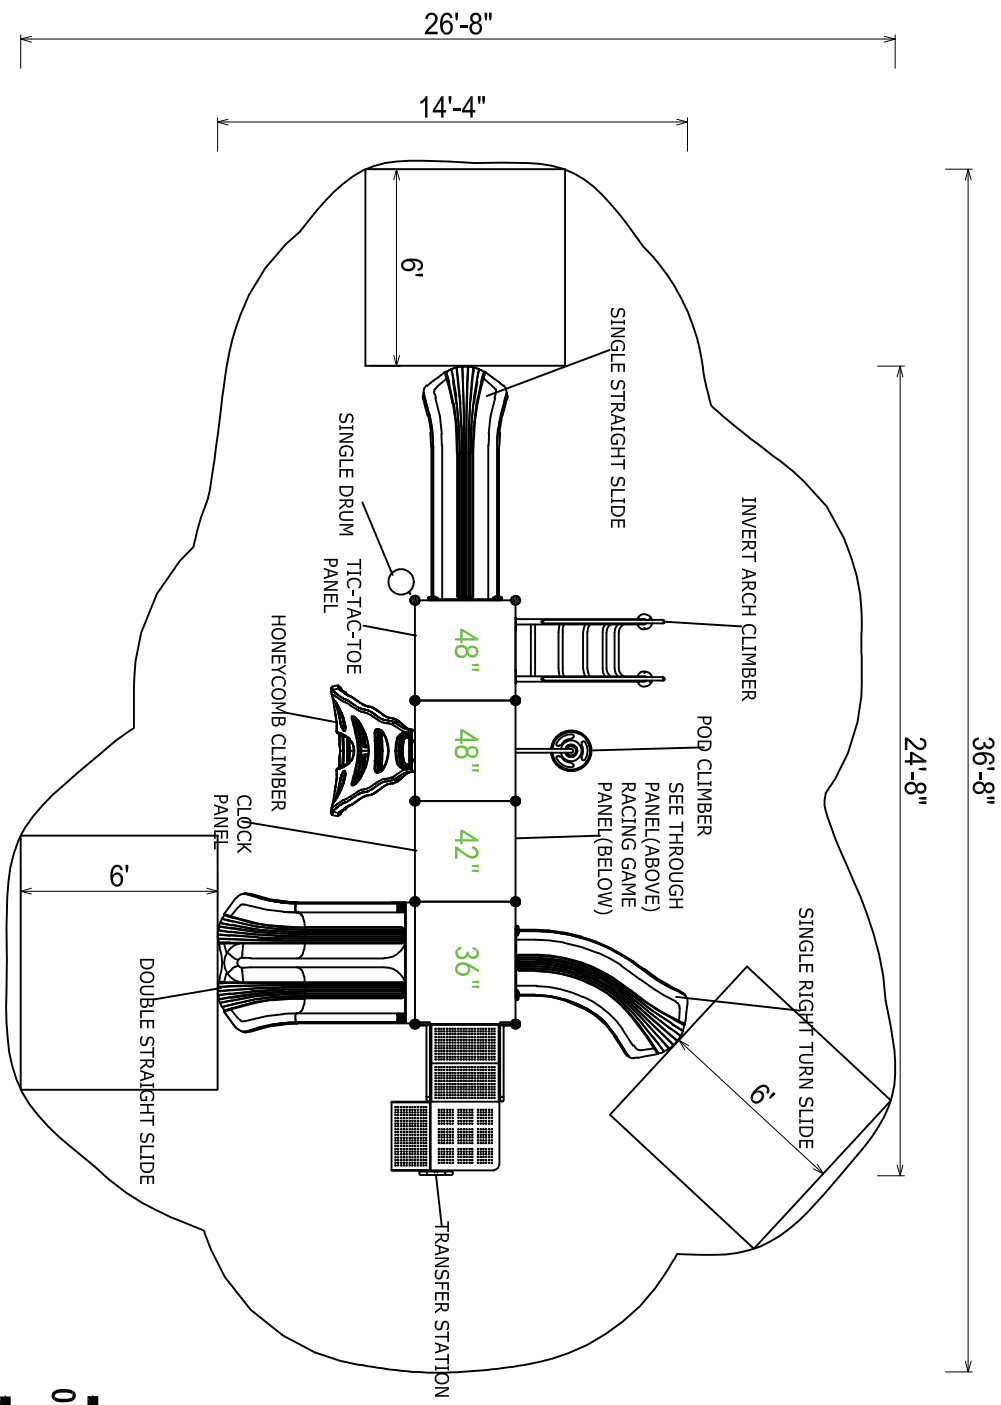

Use Zone: 37' x 27'

Age Group: 2-12

Occupancy: 28-32

Free Shipping!

**COMPONENTS:** Invert Arch Climber / POD Climber / See Through Panel (Above) / Racing Game Panel (Below) / Single Right Turn Slide / Transfer Station / Double Straight Slide / Clock Panel / Honeycomb Climber / Tic-Tac-Toe Panel / Single Drum / Single Straight Slide

# Top View Detail

Compliance:  
 This play structure has been designed to meet the safety requirements established in:  
 - 2010 ADA Standard  
 - ASTM F1487  
 - CPSC Pub #325  
 when the play structure is installed over a properly maintained surfacing material which is in compliance with:  
 - ASTM F1292  
 - ASTM F1951  
 and is appropriate for the highest designated play surface of the structure.

## Clever Kids Climber

Drawing No:	QS-22115	Structure Size:	24'-8"X14'-4"X9'-4"	HDPS:	48"
Date:	21/10/2021	Recommended Use Zone:	36'-8"X26'-8"	Age Group:	2-12
Scale:	To Fit	Surface Area:	999 Sq Ft	Capacity:	28-32
				Weight:	2000 lbs