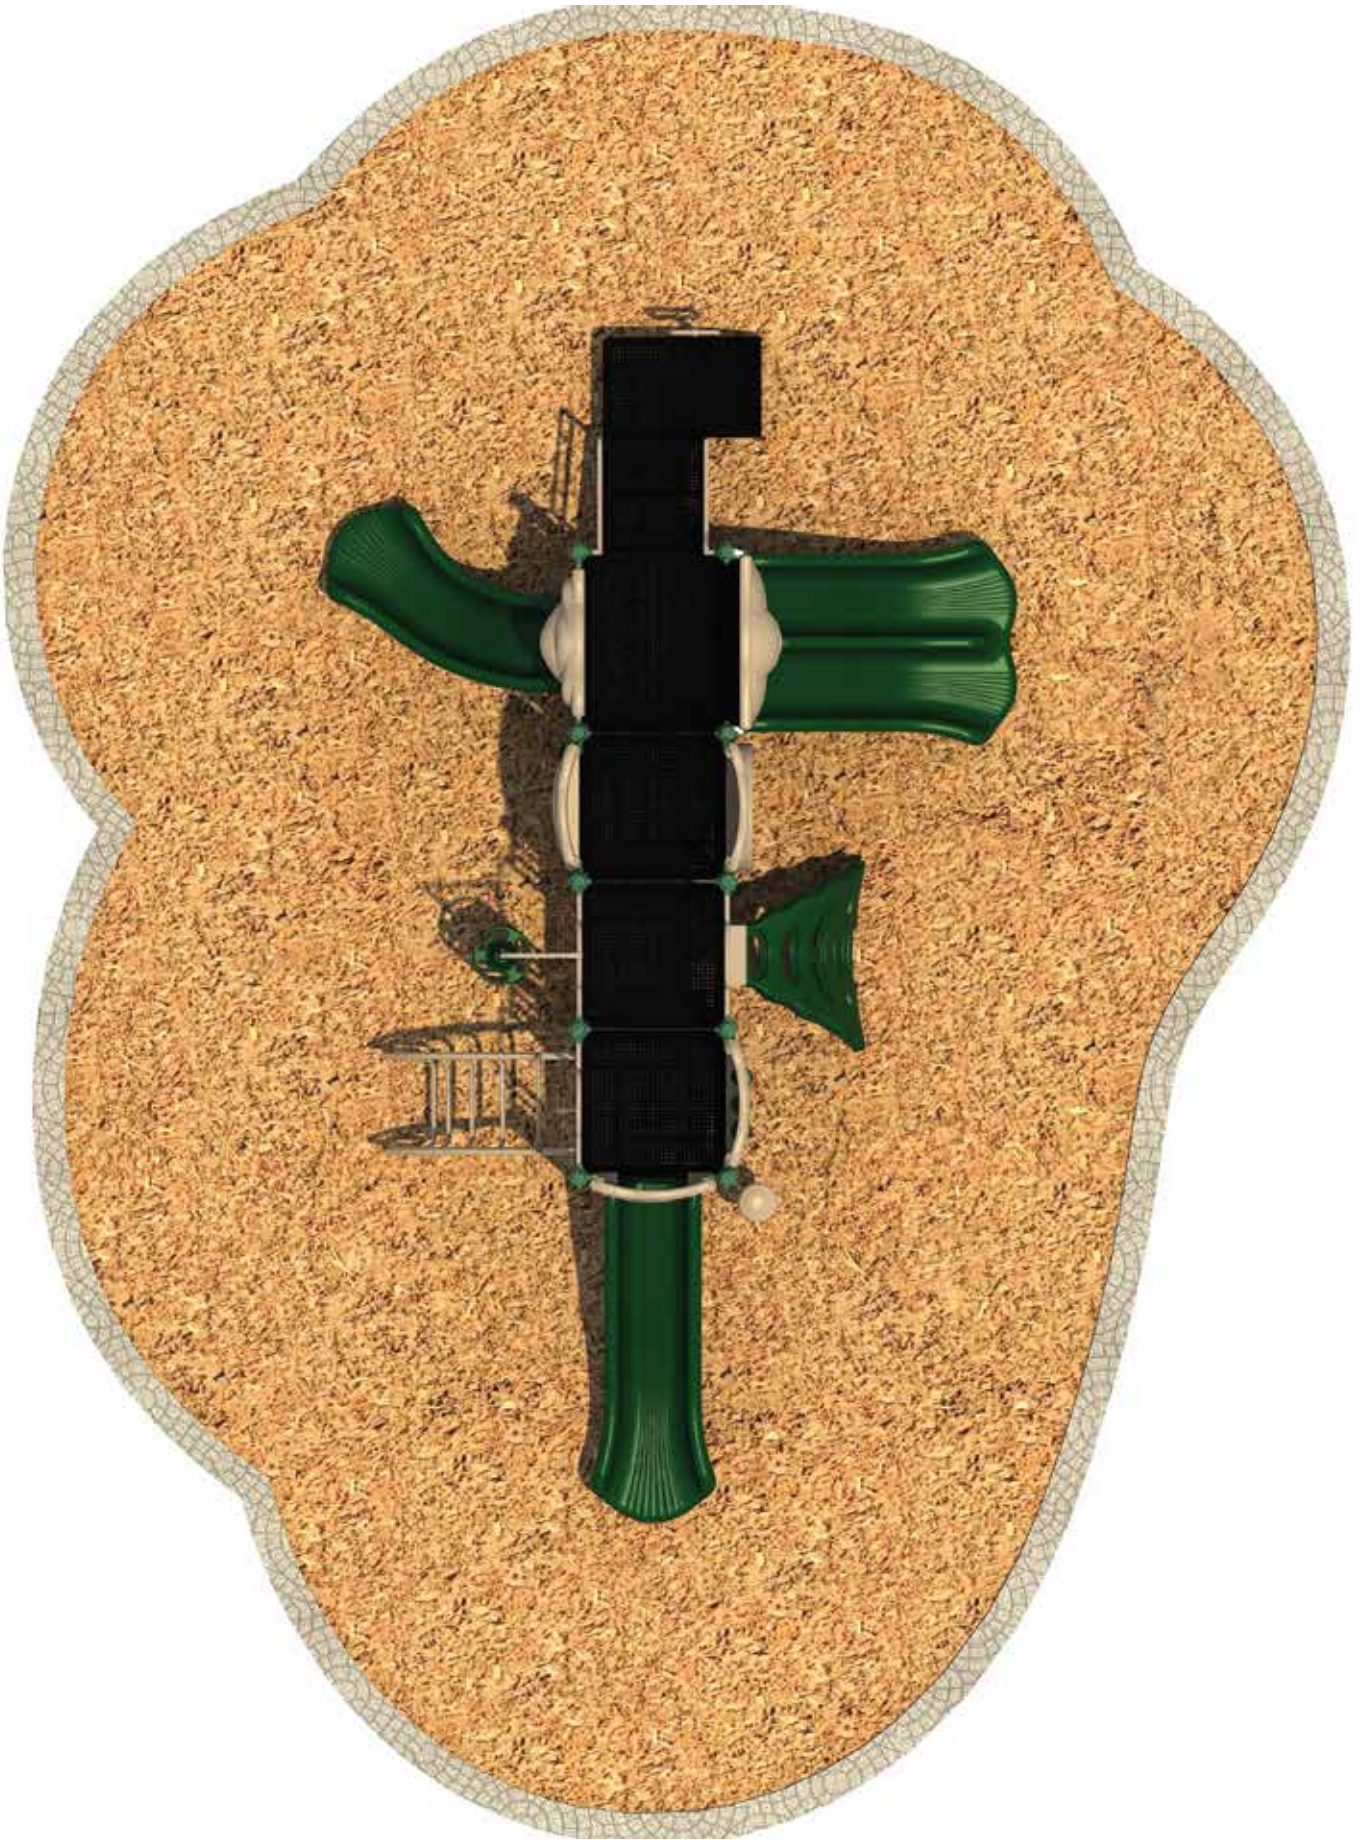

Use Zone: 37' x 27'

Age Group: 2-12

Occupancy: 28-32

Free Shipping!

**COMPONENTS:** Invert Arch Climber / POD Climber / See Through Panel (Above) / Racing Game Panel (Below) / Single Right Turn Slide / Transfer Station / Double Straight Slide / Clock Panel / Honeycomb Climber / Tic-Tac-Toe Panel / Single Drum / Single Straight Slide

# Top View Detail

Compliance:  
 This play structure has been designed to meet the safety requirements established in:  
 - 2010 ADA Standard  
 - ASTM F1487  
 - CPSC Pub #325  
 when the play structure is installed over a properly maintained surfacing material which is in compliance with:  
 - ASTM F1292  
 - ASTM F1951  
 and is appropriate for the highest designated play surface of the structure.

## Clever Kids Climber

Drawing No:	QS-22115	Structure Size:	24'-8"X14'-4"X9'-4"	HDPS:	48"
Date:	21/10/2021	Recommended Use Zone:	36'-8"X26'-8"	Age Group:	2-12
Scale:	To Fit	Surface Area:	999 Sq Ft	Capacity:	28-32
				Weight:	2000 lbs