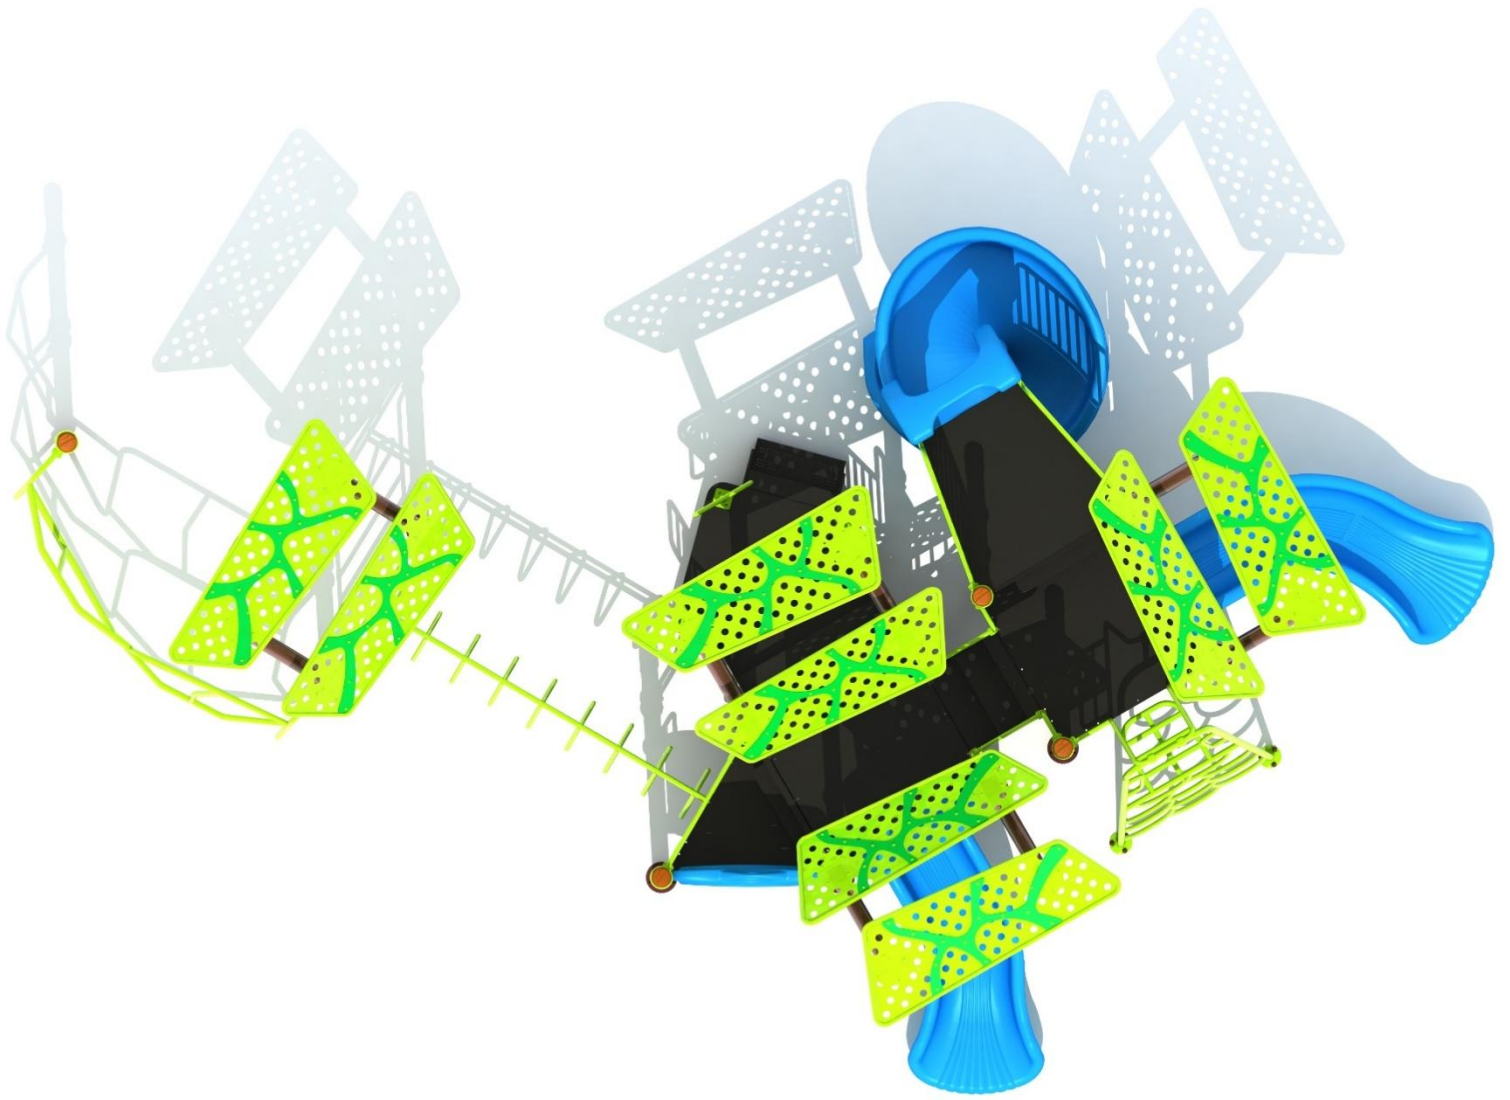

**Use Zone: 44ft x 32ft**

**Age Group: 2-12 years**

**Free Shipping!**

**COMPONENT:** Floating Tunnel  
Tower / Frog Pad Challenge Ladder  
/ Ring Swing Challenge Ladder /  
Cylinder Spinner / Boulder Climber  
/ Single Sectional Slide / Cargo  
Climber / Climber / Climber / Crab  
Pods / Saddle Slide / Cylinder  
Spinner

## Metal Color Options

1. red

2. yellow

3. blue

4. aquamarine

5. purple

6. dark green

7. brown