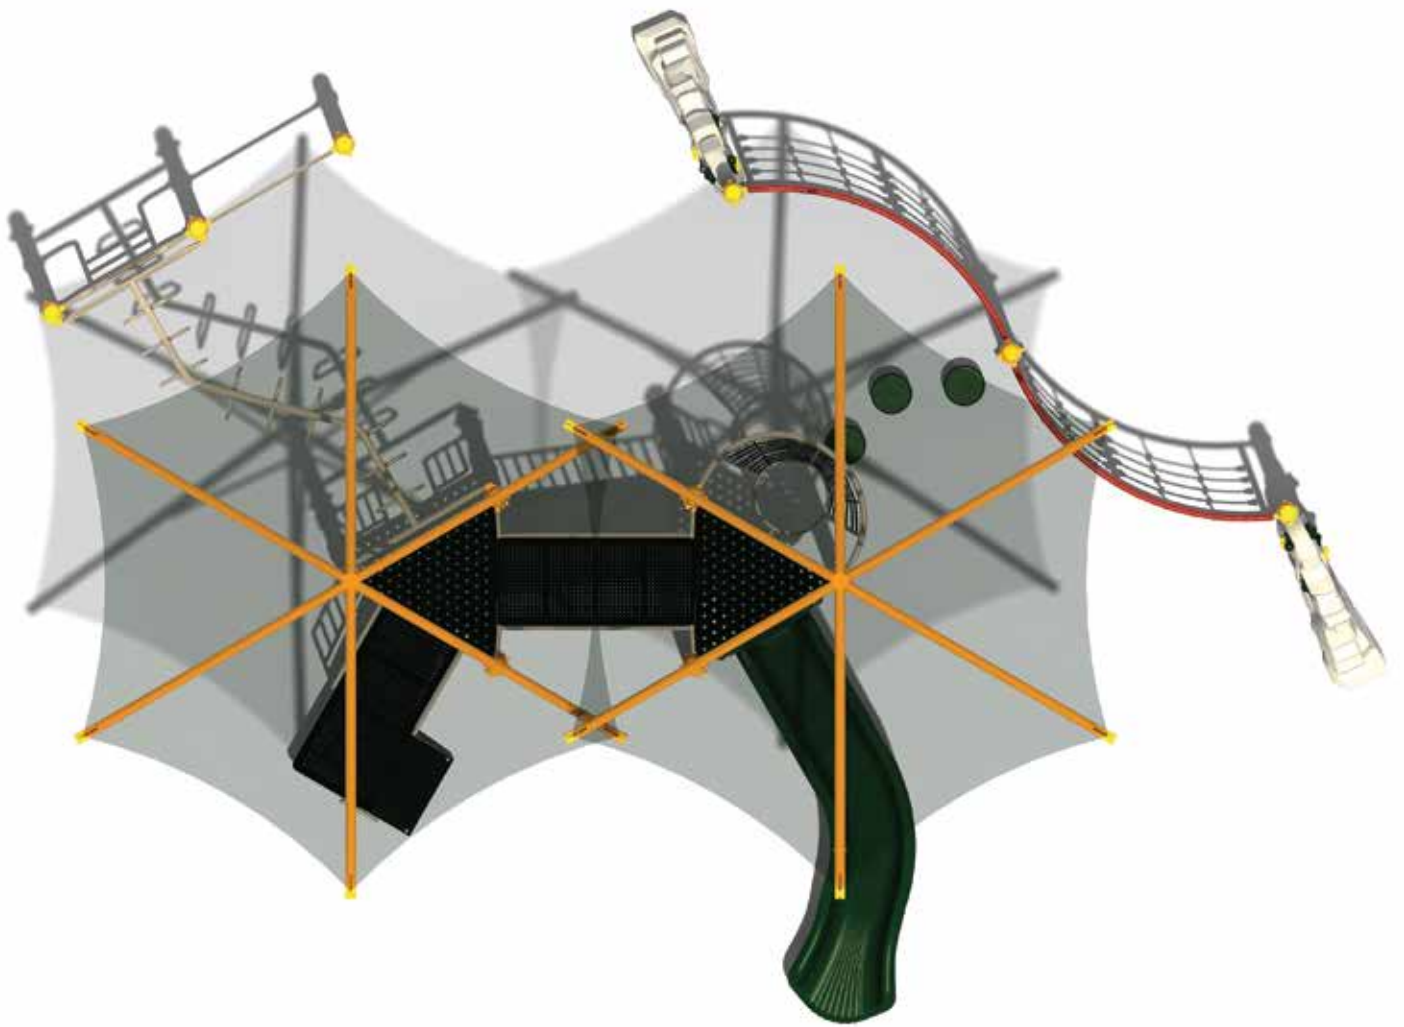

Use Zone: 43' x 38'

Age Group: 5-12

Occupancy: 24 - 28

Free Shipping!

COMPONENTS: Rock Wall Climber / Chin Bar / Net Climber / Pods / Arch Net Climber / Zig Zag D-shape Challenge Ladder / Shade / Rise Inter Steps / Sectional Right Turn Slide / Transfer Station

Compliance:
 This play structure has been designed to meet the safety requirements established in:

- 2010 ADA Standard
- ASTM F1487
- CPSC Pub #325

when the play structure is installed over a properly maintained surfacing material which is in compliance with:

- ASTM F1292
- ASTM F1951

and is appropriate for the highest designated play surface of the structure.

<p>2021 Fall Into Winter Sale - Option 17</p>	<p>Drawing No: MX-33424 Date: 29/09/2020 Scale: To Fit</p>	<p>Structure Size: 30'-10"X24'-8"X16'-2" Recommended Use Zone: 42'-10"X37'-2" Surface Area: 1634 Sq Ft</p>	<p>HDPs: 84" Age Group: 5-12 Capacity: 24-28 Weight: 2300 lbs</p>	<p>Creative Recreational Systems</p>
--	--	--	--	---