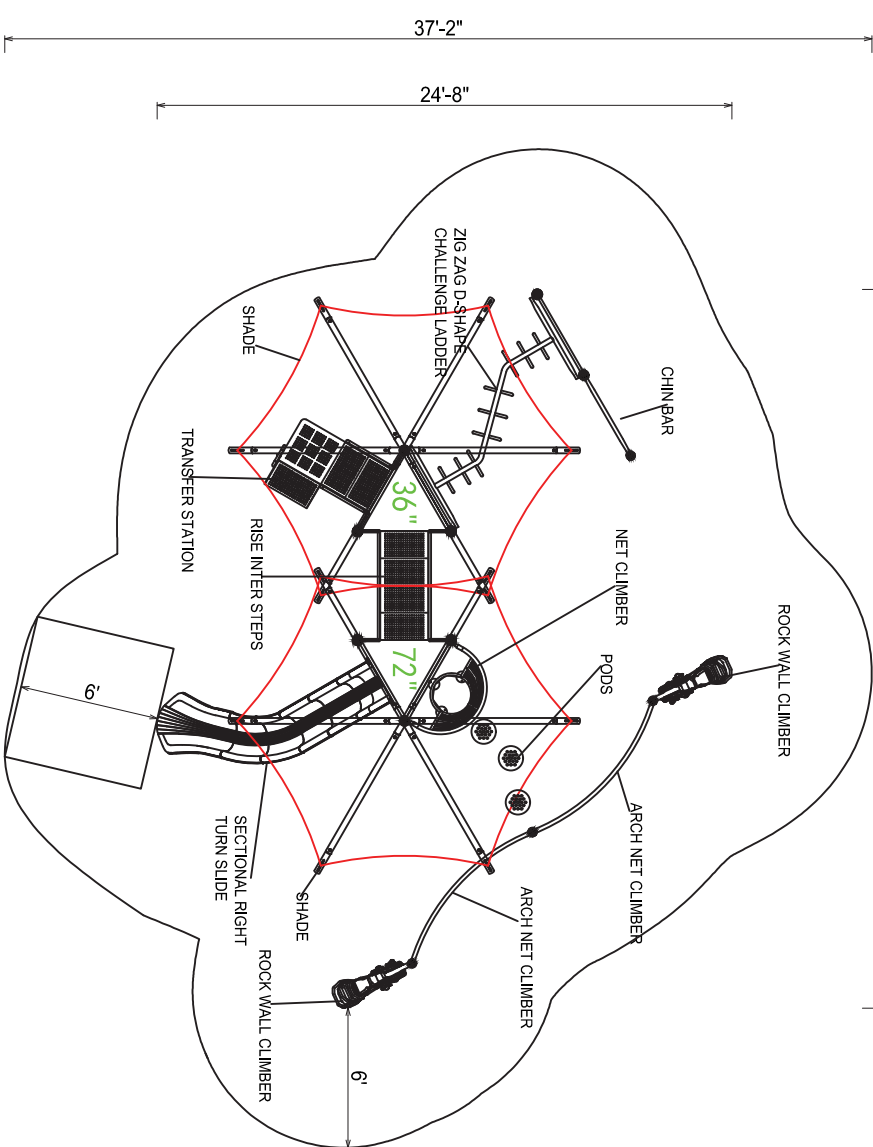

Use Zone: 43' x 38'

Age Group: 5-12

Occupancy: 24 - 28

Free Shipping!

COMPONENTS: Rock Wall Climber / Chin Bar / Net Climber / Pods / Arch Net Climber / Zig Zag D-shape Challenge Ladder / Shade / Rise Inter Steps / Sectional Right Turn Slide / Transfer Station

Compliance:
 This play structure has been designed to meet the safety requirements established in:

- 2010 ADA Standard
- ASTM F1487
- CPSC Pub #325

when the play structure is installed over a properly maintained surfacing material which is in compliance with:

- ASTM F1292
- ASTM F1951

and is appropriate for the highest designated play surface of the structure.

<p>2021 Fall Into Winter Sale - Option 17</p>	<p>Drawing No: MX-33424 Date: 29/09/2020 Scale: To Fit</p>	<p>Structure Size: 30'-10"X24'-8"X16'-2" Recommended Use Zone: 42'-10"X37'-2" Surface Area: 1634 Sq Ft</p>	<p>HDPs: 84" Age Group: 5-12 Capacity: 24-28 Weight: 2300 lbs</p>	<p>Creative Recreational Systems</p>
--	--	--	--	---