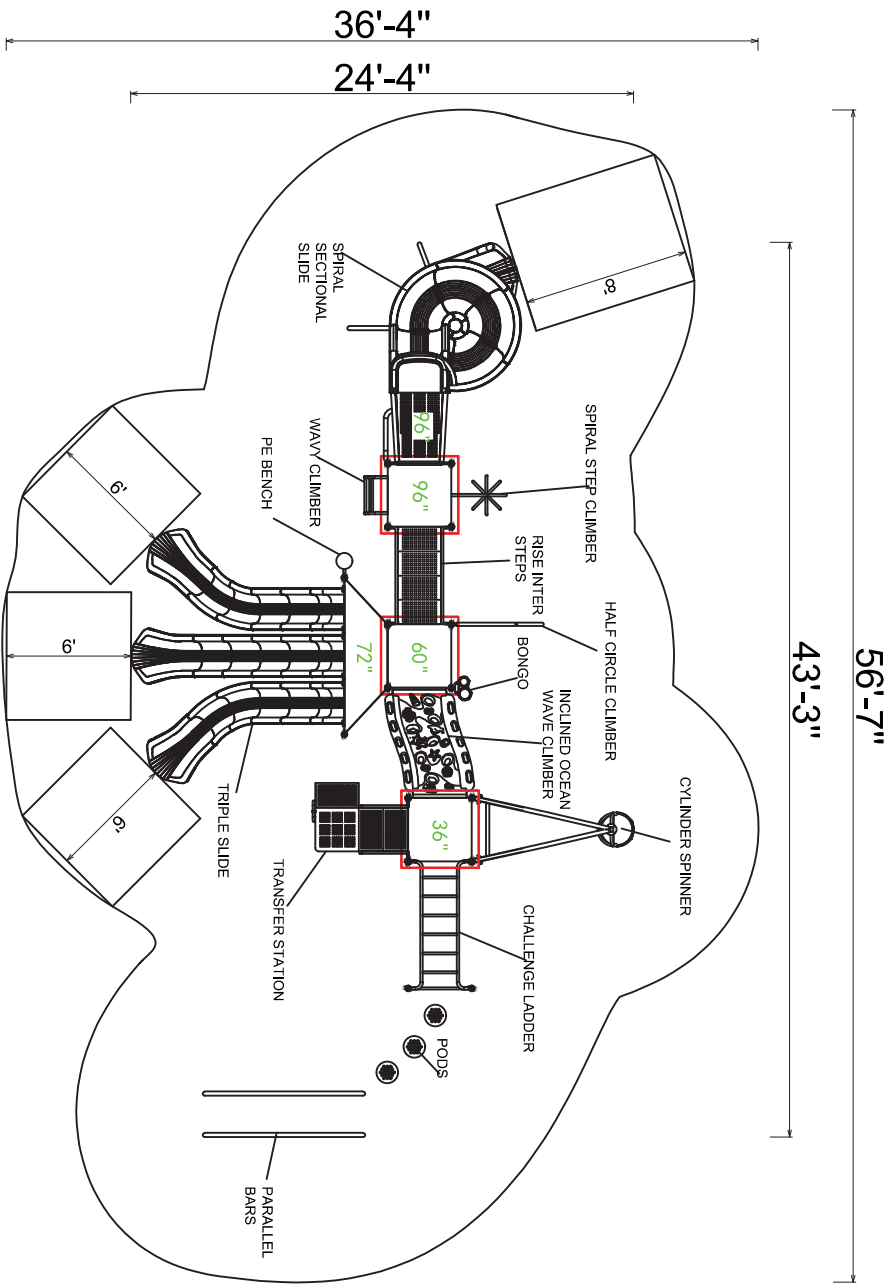

Use Zone: 57' x 37'

Age Group: 2 - 12

Occupancy: 32 - 36

Free Shipping!

COMPONENTS: Cylinder Spinner / Half Circle Climber / Spiral Step Climber / Inclined Ocean Wave Climber / Rise Inter Steps / Bongo / Challenge Ladder / Pods / Spiral Sectional Slide / Wavy Climber / Pe Bench / Transfer Station / Triple Slide / Parallel Bars

Compliance:
 This play structure has been designed to meet the safety requirements established in:
 - 2010 ADA Standard
 - ASTM F-1487
 - CPSC Pub #325
 when the play structure is installed over a properly maintained surfacing material which is in compliance with:
 - ASTM F-1292
 - ASTM F-1951
 and is appropriate for the highest designated play surface of the structure.

<p>2021 Fall Into Winter Sale - Option 14</p>	<p>Drawing No: KP-33292 Date: 28/09/2020 Scale: To Fit</p>		<p>Structure Size: 43'-3"X24'-4"X17'-4" Recommended Use Zone: 56'-7"X36'-4" Surface Area: 2109 Sq Ft</p>	<p>HDPs: 96" Age Group: 2-12 Capacity: 32-36</p>	<p>Creative Recreational Systems</p>
---	--	--	--	--	---