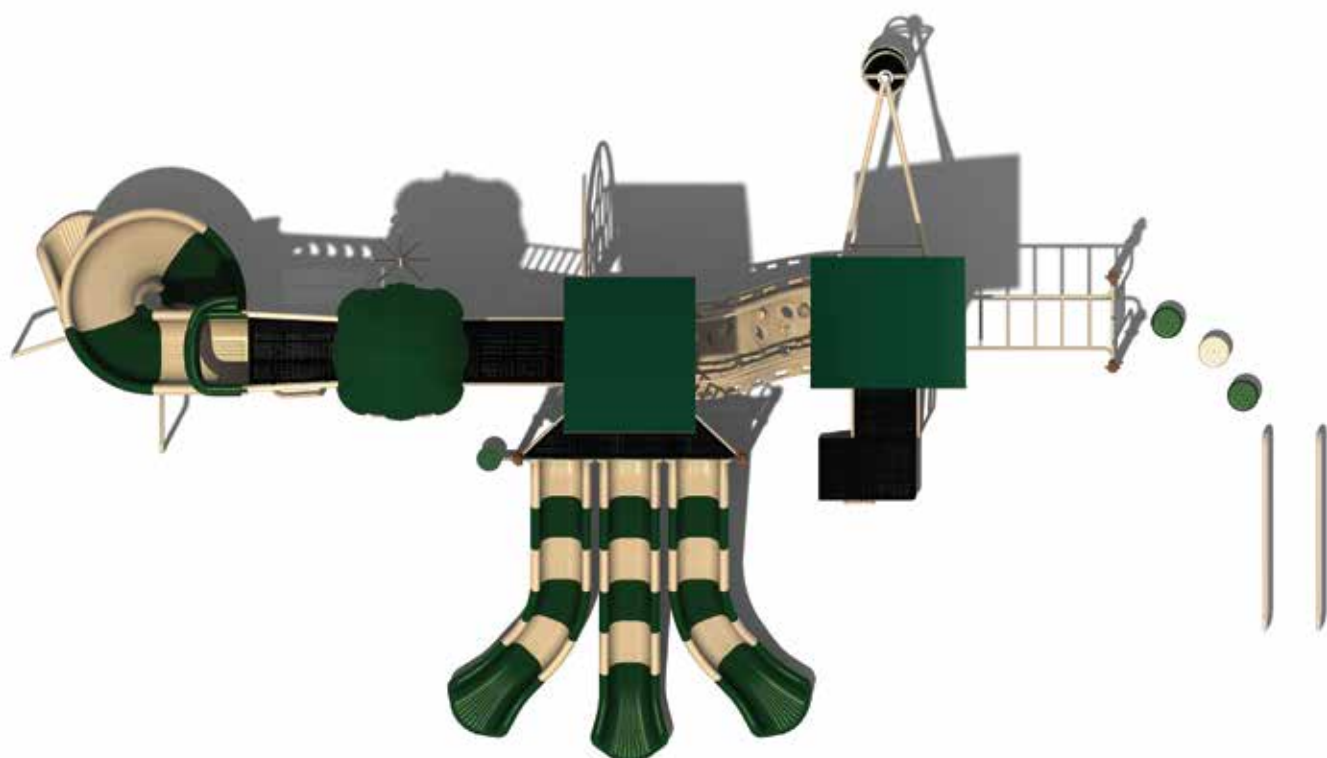

Use Zone: 57' x 37'

Age Group: 2 - 12

Occupancy: 32 - 36

Free Shipping!

COMPONENTS: Cylinder Spinner / Half Circle Climber / Spiral Step Climber / Inclined Ocean Wave Climber / Rise Inter Steps / Bongo / Challenge Ladder / Pods / Spiral Sectional Slide / Wavy Climber / Pe Bench / Transfer Station / Triple Slide / Parallel Bars

Compliance:
 This play structure has been designed to meet the safety requirements established in:
 - 2010 ADA Standard
 - ASTM F-1487
 - CPSC Pub #325
 when the play structure is installed over a properly maintained surfacing material which is in compliance with:
 - ASTM F-1292
 - ASTM F-1951
 and is appropriate for the highest designated play surface of the structure.

<p>2021 Fall Into Winter Sale - Option 14</p>	<p>Drawing No: KP-33292 Date: 28/09/2020 Scale: To Fit</p>		<p>Structure Size: 43'-3"X24'-4"X17'-4" Recommended Use Zone: 56'-7"X36'-4" Surface Area: 2109 Sq Ft</p>	<p>HDPs: 96" Age Group: 2-12 Capacity: 32-36</p>	<p>Creative Recreational Systems</p>
---	--	--	--	--	---