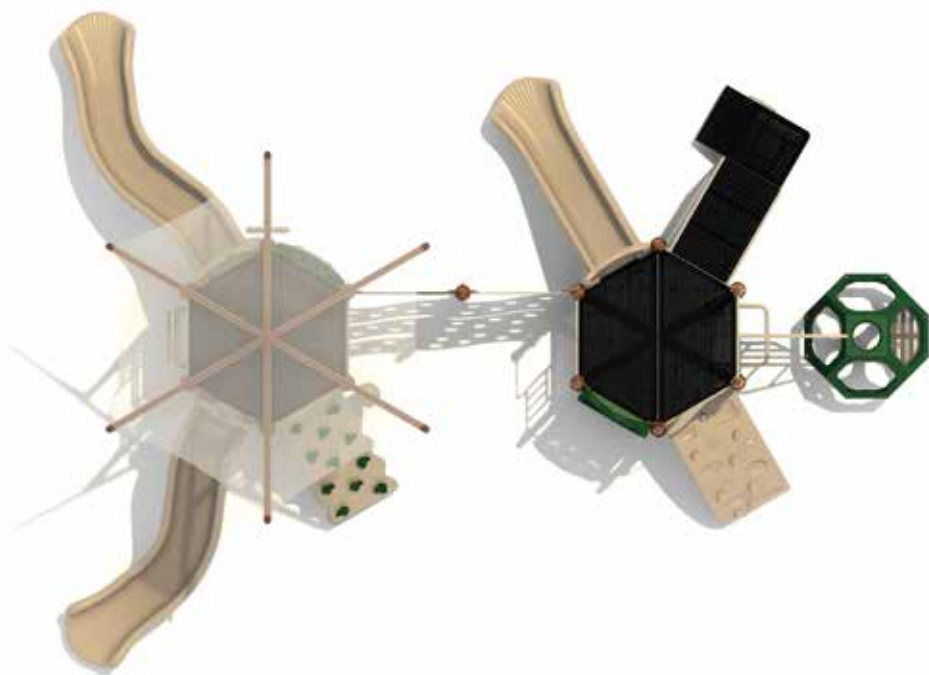

Use Zone: 42' x 33'

Age Group: 5 - 12

Occupancy: 32 - 36

Free Shipping!

**COMPONENTS:** Single Sectional Right Turn Slide / Single Straight Slide / Transfer Station / Ship's Wheel / Tic-tac-toe Panel (Above) / Fun With Bugs Panel (Below) / Wavy Climber / Arch Pe Shapes Climber Link / Ikube Climber / Shade / Single Drum / Gear Panel(Above) / Store Panel(Below) / Rock Climber / Sea Creature Arch Climber / Single Sectional Left Turn Slide

41'-4"  
29'-4"

**Compliance:**  
 This play structure has been designed to meet the safety requirements established in:  
 - 2010 ADA Standard  
 - ASTM F1487  
 - CPSC Pub #325  
 when the play structure is installed over a properly maintained surfacing material which is in compliance with:  
 - ASTM F1292  
 - ASTM F1951  
 and is appropriate for the highest designated play surface of the structure.

2021 Fall Into Winter Sale - Option 3	Drawing No: KP-33189 Date: 25/09/2020 Scale: To Fit	Structure Size: 29'-4"X19'-9"X16'-2" Recommended Use Zone: 41'-4"X33'-0" Surface Area: 1386 Sq Ft	HDPS: 72" Age Group: 5-12 Capacity: 32-36	<b>Creative Recreational Systems</b>
---------------------------------------	---	---	---	--------------------------------------