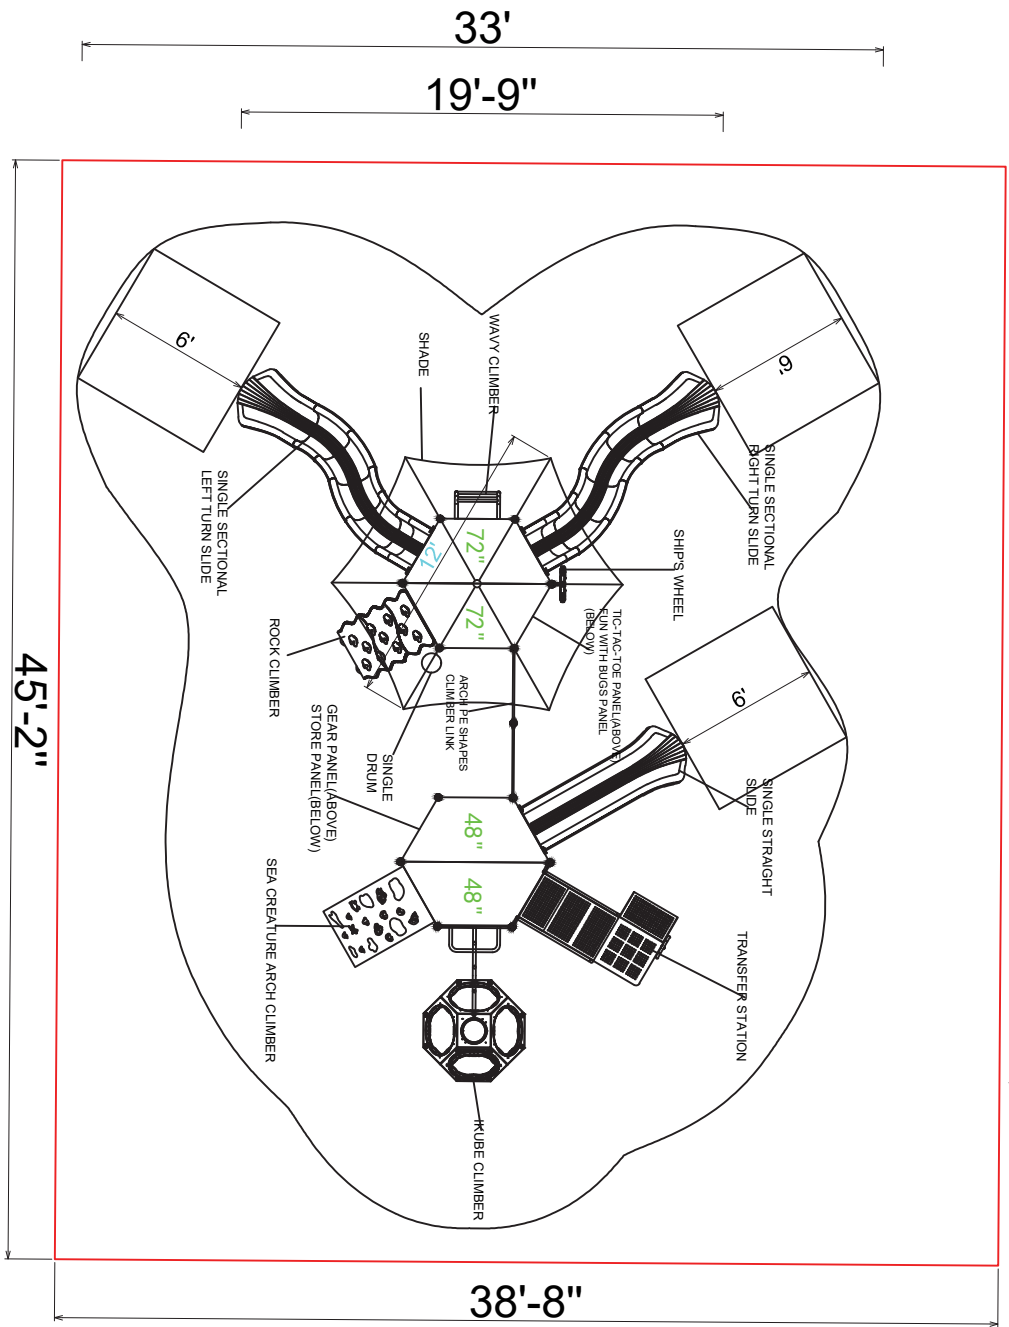

Use Zone: 42' x 33'

Age Group: 5 - 12

Occupancy: 32 - 36

Free Shipping!

**COMPONENTS:** Single Sectional Right Turn Slide / Single Straight Slide / Transfer Station / Ship's Wheel / Tic-tac-toe Panel (Above) / Fun With Bugs Panel (Below) / Wavy Climber / Arch Pe Shapes Climber Link / Ikube Climber / Shade / Single Drum / Gear Panel(Above) / Store Panel(Below) / Rock Climber / Sea Creature Arch Climber / Single Sectional Left Turn Slide

41'-4"  
29'-4"

**Compliance:**  
 This play structure has been designed to meet the safety requirements established in:  
 - 2010 ADA Standard  
 - ASTM F1487  
 - CPSC Pub #325  
 when the play structure is installed over a properly maintained surfacing material which is in compliance with:  
 - ASTM F1292  
 - ASTM F1951  
 and is appropriate for the highest designated play surface of the structure.

2021 Fall Into Winter Sale - Option 3	Drawing No: KP-33189 Date: 25/09/2020 Scale: To Fit	Structure Size: 29'-4"X19'-9"X16'-2" Recommended Use Zone: 41'-4"X33'-0" Surface Area: 1386 Sq Ft	HDPS: 72" Age Group: 5-12 Capacity: 32-36	<b>Creative Recreational Systems</b>
---------------------------------------	---	---	---	--------------------------------------