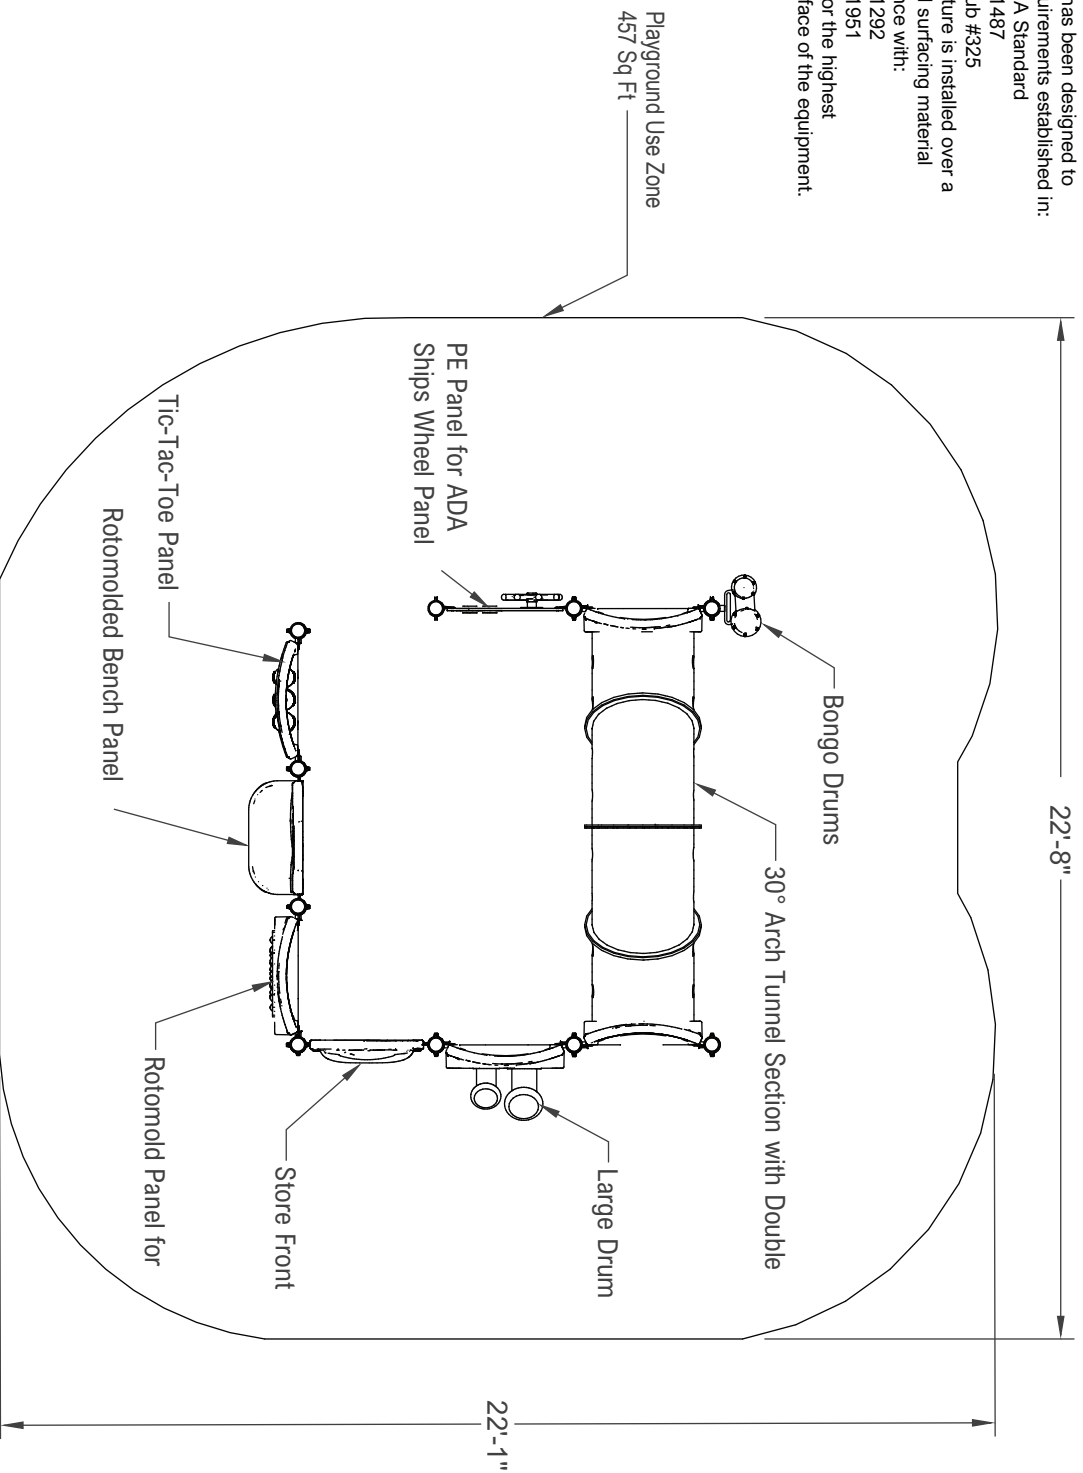

Use Zone: 24' x 25'

Age Group: 2-5

Occupancy: 6-10

Free Shipping!

COMPONENTS: Bongo Drums / 30° Arch Tunnel Section with Double / Large Drum / Store Front / Rotomold Panel for / Rotomolded Bench Panel / Tic-Tac-Toe Panel / PE Panel for ADA Ships Wheel Panel

Compliance:
 This play structure has been designed to meet the safety requirements established in:
 - 2010 ADA Standard
 - ASTM F1487
 - CPSC Pub #325
 when the play structure is installed over a properly maintained surfacing material which is in compliance with:
 - ASTM F1292
 - ASTM F1951
 and is appropriate for the highest designated play surface of the equipment.

The Nimble Maze

2022 QuickShip

Drawing No: **QS-22110**
 Date: **15 Nov 2021**
 Scale: **1/4" = 1'-0"**

Structure Size: **12'-1" x 11'-5" x 4'-3"**
 Recommended Use Zone: **22'-8" x 22'-1"**
 Surface Area: **457 Sq Ft**

HDPs: **2'-1"**
 Age Group: **2-5**
 Capacity: **20-24**