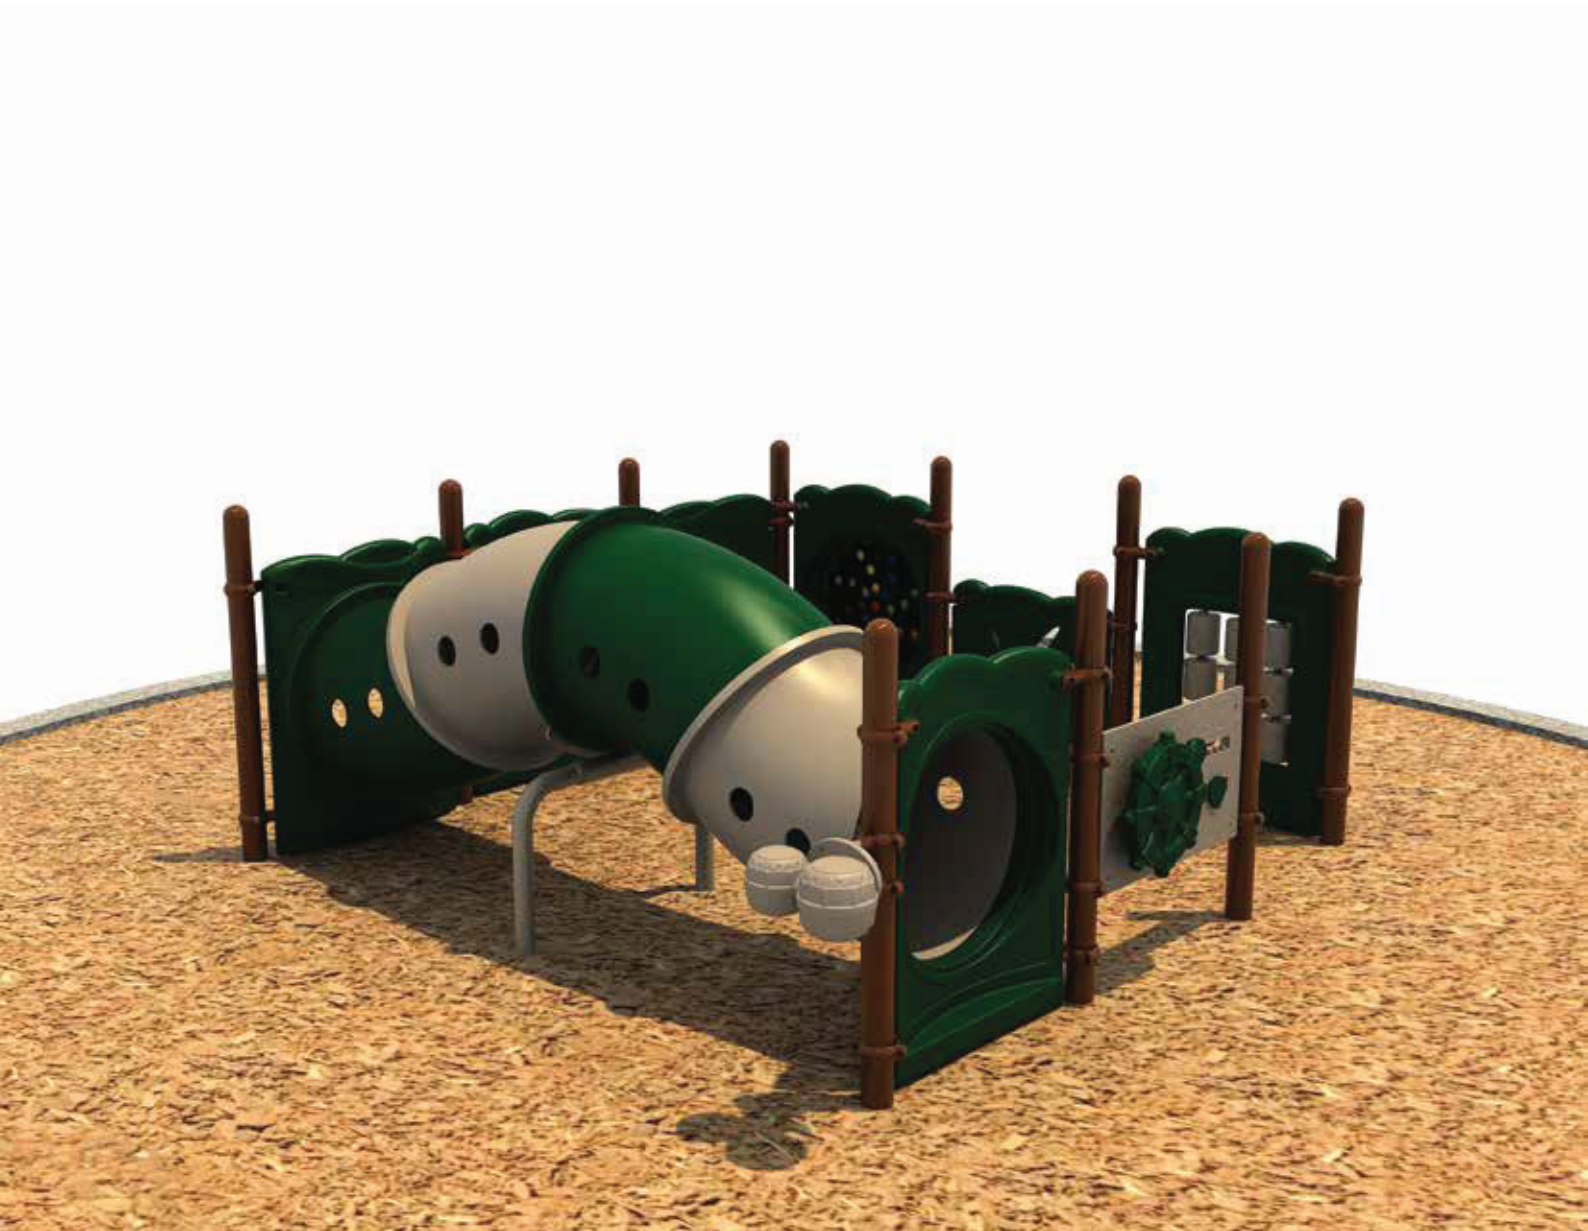

Use Zone: 24' x 25'

Age Group: 2-5

Occupancy: 6-10

Free Shipping!

COMPONENTS: Bongo Drums / 30° Arch Tunnel Section with Double / Large Drum / Store Front / Rotomold Panel for / Rotomolded Bench Panel / Tic-Tac-Toe Panel / PE Panel for ADA Ships Wheel Panel

Compliance:
 This play structure has been designed to meet the safety requirements established in:
 - 2010 ADA Standard
 - ASTM F1487
 - CPSC Pub #325
 when the play structure is installed over a properly maintained surfacing material which is in compliance with:
 - ASTM F1292
 - ASTM F1951
 and is appropriate for the highest designated play surface of the equipment.

The Nimble Maze

2022 QuickShip

Drawing No: **QS-22110**
 Date: **15 Nov 2021**
 Scale: **1/4" = 1'-0"**

Structure Size: **12'-1" x 11'-5" x 4'-3"**
 Recommended Use Zone: **22'-8" x 22'-1"**
 Surface Area: **457 Sq Ft**

HDPs: **2'-1"**
 Age Group: **2-5**
 Capacity: **20-24**