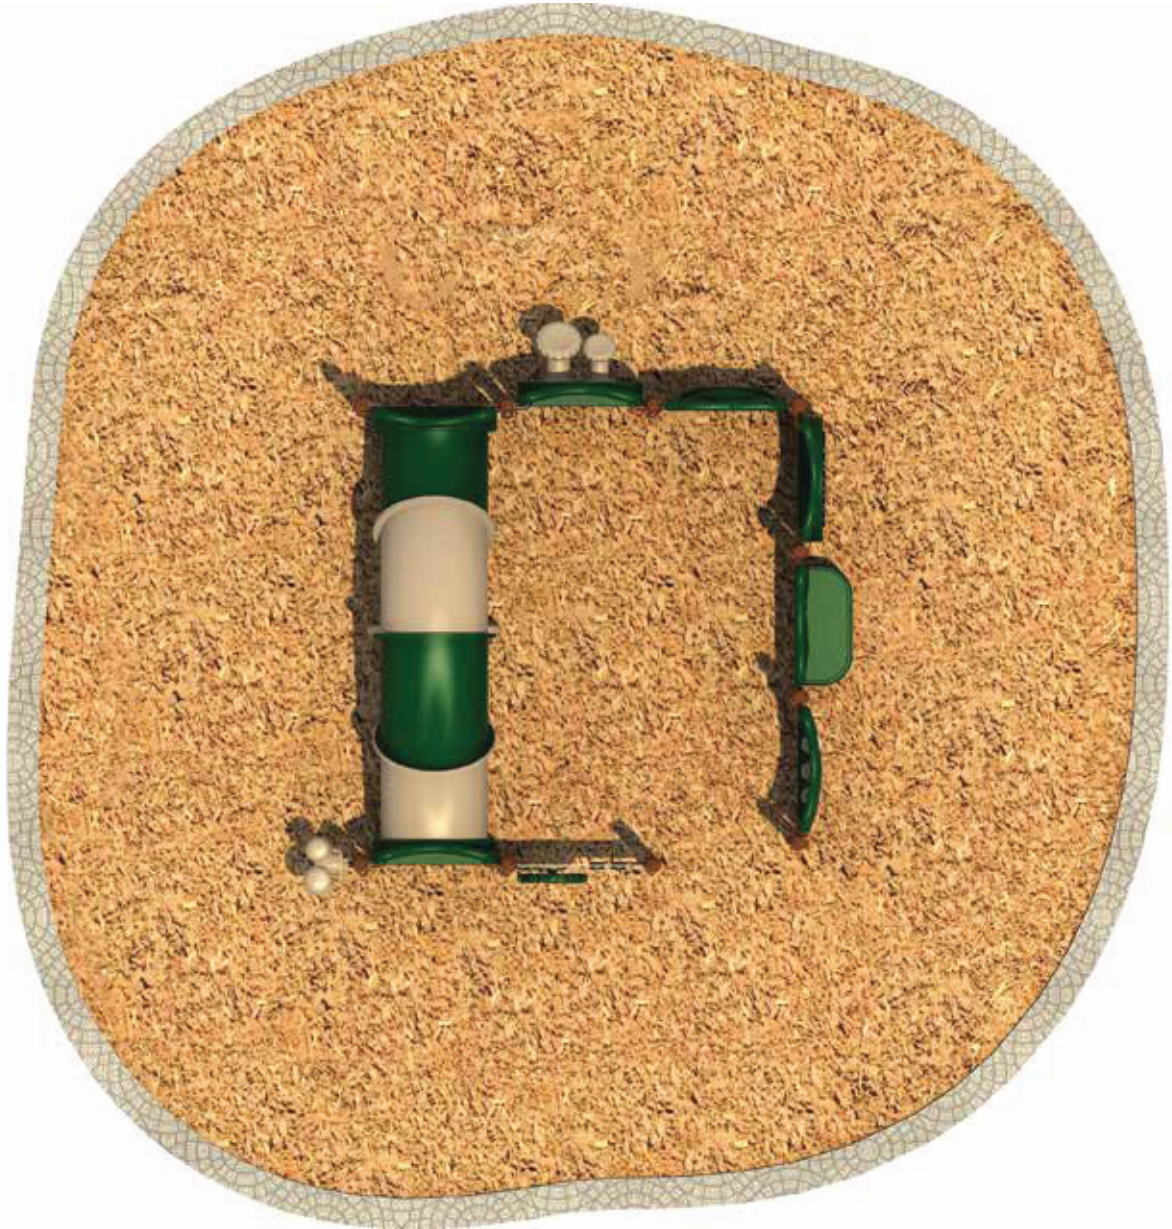

Use Zone: 24' x 25'

Age Group: 2-5

Occupancy: 6-10

Free Shipping!

COMPONENTS: Bongo Drums / 30° Arch Tunnel Section with Double / Large Drum / Store Front / Rotomold Panel for / Rotomolded Bench Panel / Tic-Tac-Toe Panel / PE Panel for ADA Ships Wheel Panel

Compliance:
 This play structure has been designed to meet the safety requirements established in:
 - 2010 ADA Standard
 - ASTM F1487
 - CPSC Pub #325
 when the play structure is installed over a properly maintained surfacing material which is in compliance with:
 - ASTM F1292
 - ASTM F1951
 and is appropriate for the highest designated play surface of the equipment.

The Nimble Maze

2022 QuickShip

Drawing No: **QS-22110**
 Date: **15 Nov 2021**
 Scale: **1/4" = 1'-0"**

Structure Size: **12'-1" x 11'-5" x 4'-3"**
 Recommended Use Zone: **22'-8" x 22'-1"**
 Surface Area: **457 Sq Ft**

HDPs: **2'-1"**
 Age Group: **2-5**
 Capacity: **20-24**