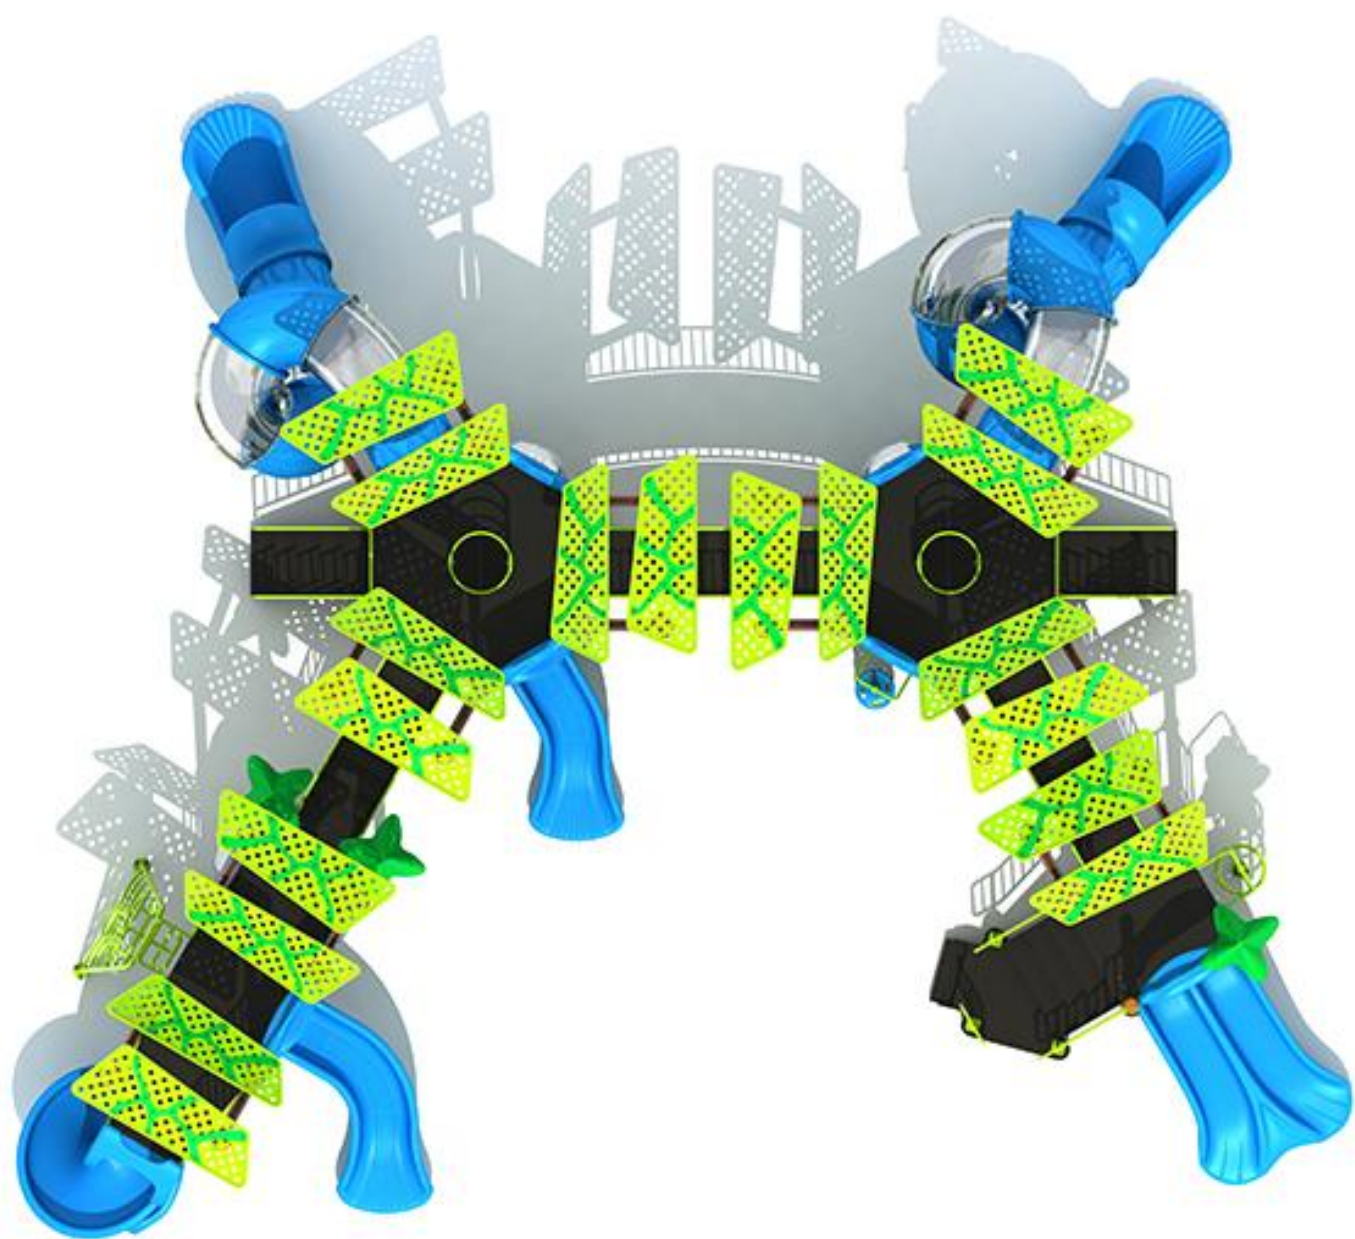

Use Zone: 52ft x 47ft

Age Group: 2-12 years

Free Shipping!

COMPONENT: Floating Tunnel
Tower / Frog Pad Challenge Ladder
/ Ring Swing Challenge Ladder /
Cylinder Spinner / Boulder Climber
/ Single Sectional Slide / Cargo
Climber / Climber / Climber / Crab
Pods / Saddle Slide / Cylinder
Spinner

Metal Color Options

1. red

2. yellow

3. blue

4. aquamarine

5. purple

6. dark green

7. brown

8. black

9. light green

10. silver

11. grey

12. orange

Plastic Color Options

1

2