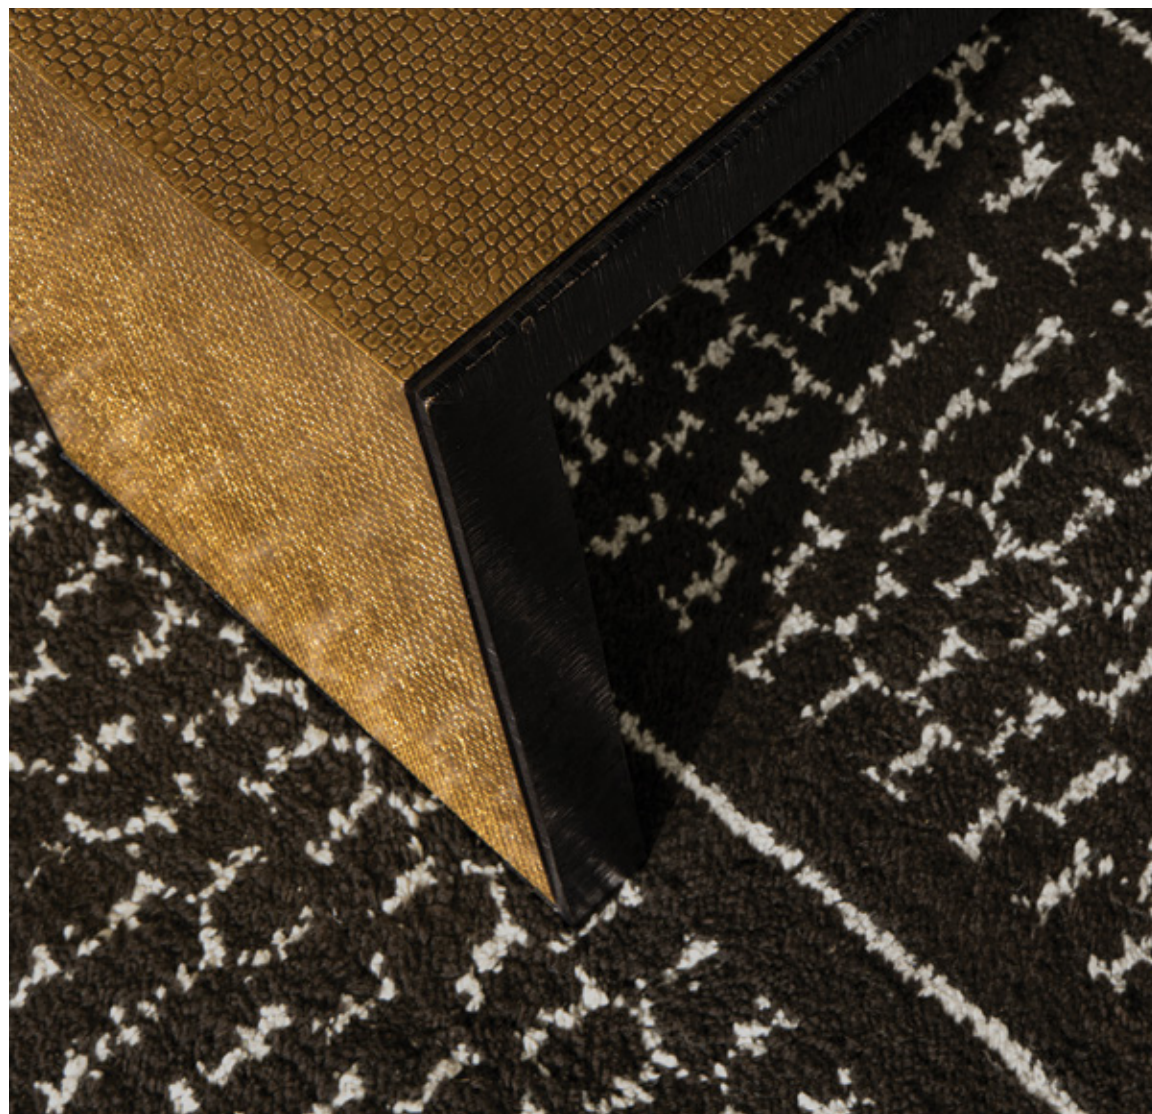

PATTERN PLAY

A PLUSH RUG PAIRS PERFECTLY WITH OUR ROSEAU BENCH AND LEATHER FIELDEN BED WITH LAYERS OF STATEMENT-MAKING HORIZONTAL TUFTING.

Roseau Bench
in Antiqued Brass.
Starting at \$1,475.
Malia Moroccan Rug
in Chocolate/Sand.
Starting at \$1,595.