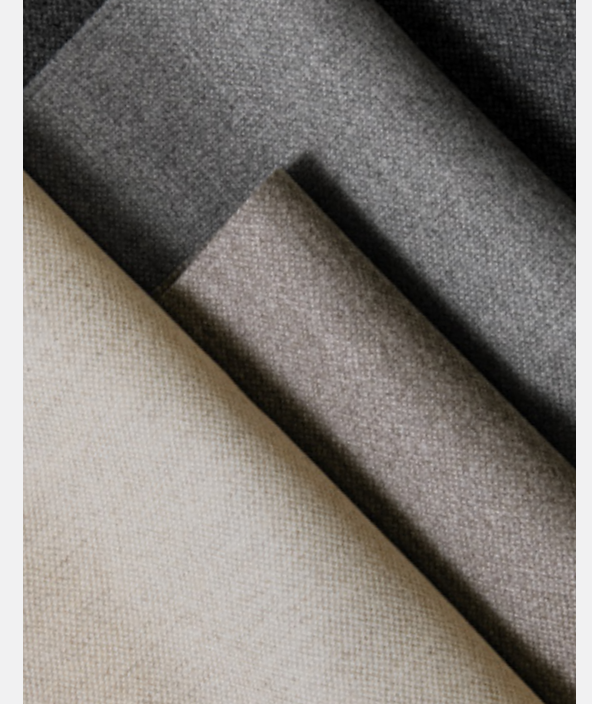

ALPACA BLEND TWEED

THE SUMPTUOUSLY SOFT HAND OF ALPACA IMPORTED FROM ITALY BLENDS WITH REFINED WOOL TO CREATE OUR RICHLY YARN-DYED TWEED, MAKING A DEFINITELY LUXURIOUS STATEMENT FOR YOUR CHOSEN UPHOLSTERED PIECE. STARTING AT $95/YARD.

WOVEN BASKETWEAVE

FEATURES A WIDE WEAVE PATTERN THAT HIGHLIGHTS ITS NATURAL SHEEN AND TEXTURE, ADDING DIMENSION AND INTEREST TO ANY UPHOLSTERED PIECE. STARTING AT $60/YARD.