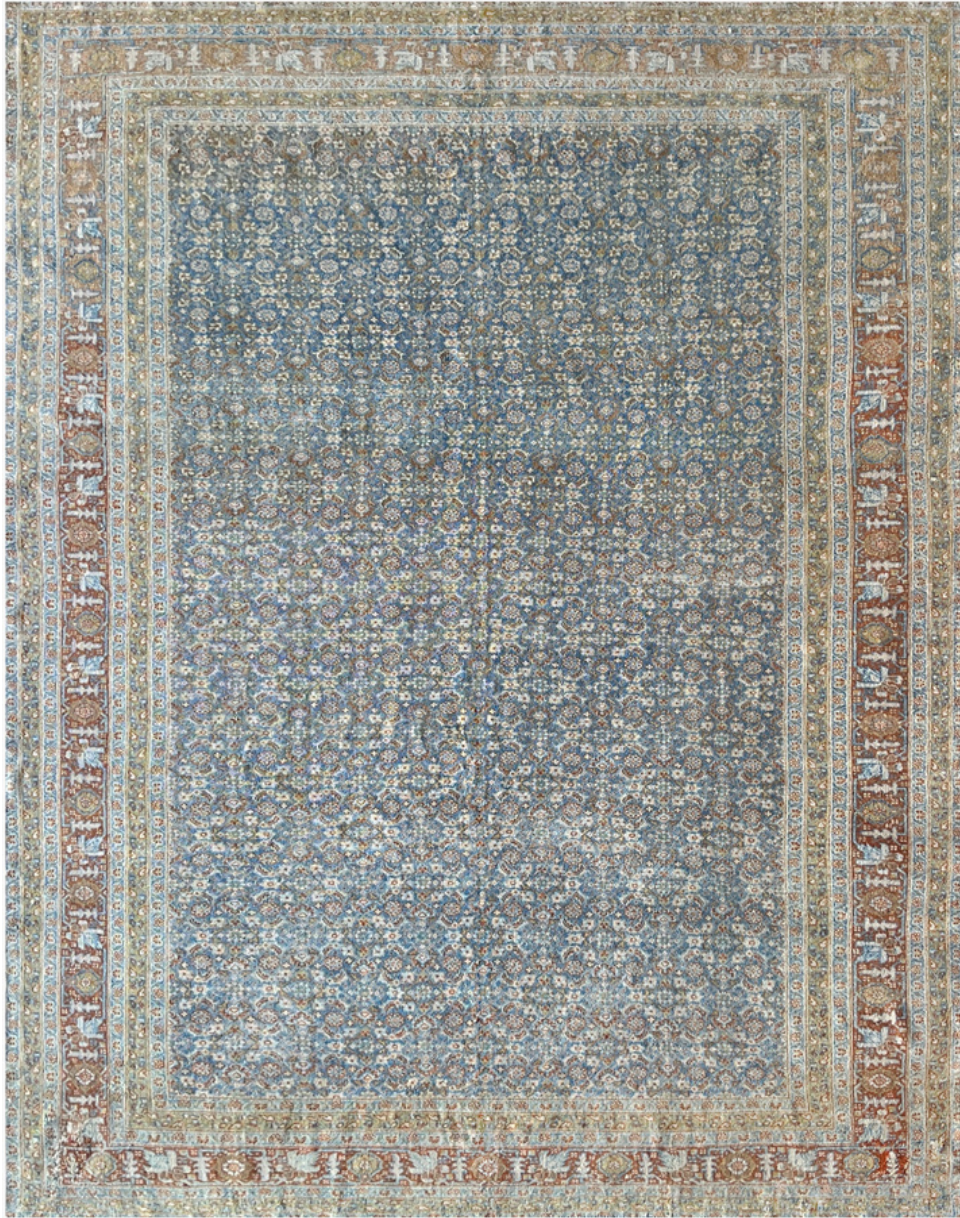

BEN SOLEIMANI

BC31024/14632 | TABRIZ RUG | NORTH WEST PERSIA | 7'8" X 10'2"