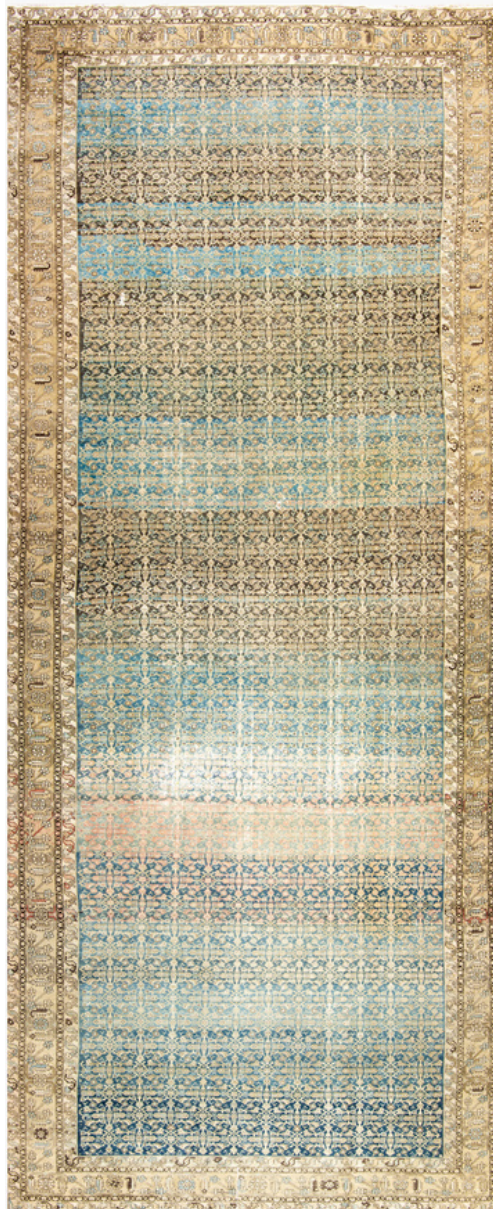

# BEN SOLEIMANI

**AR31443 | MALAYIR RUG | WEST PERSIA | 12'2" X 30'3"**