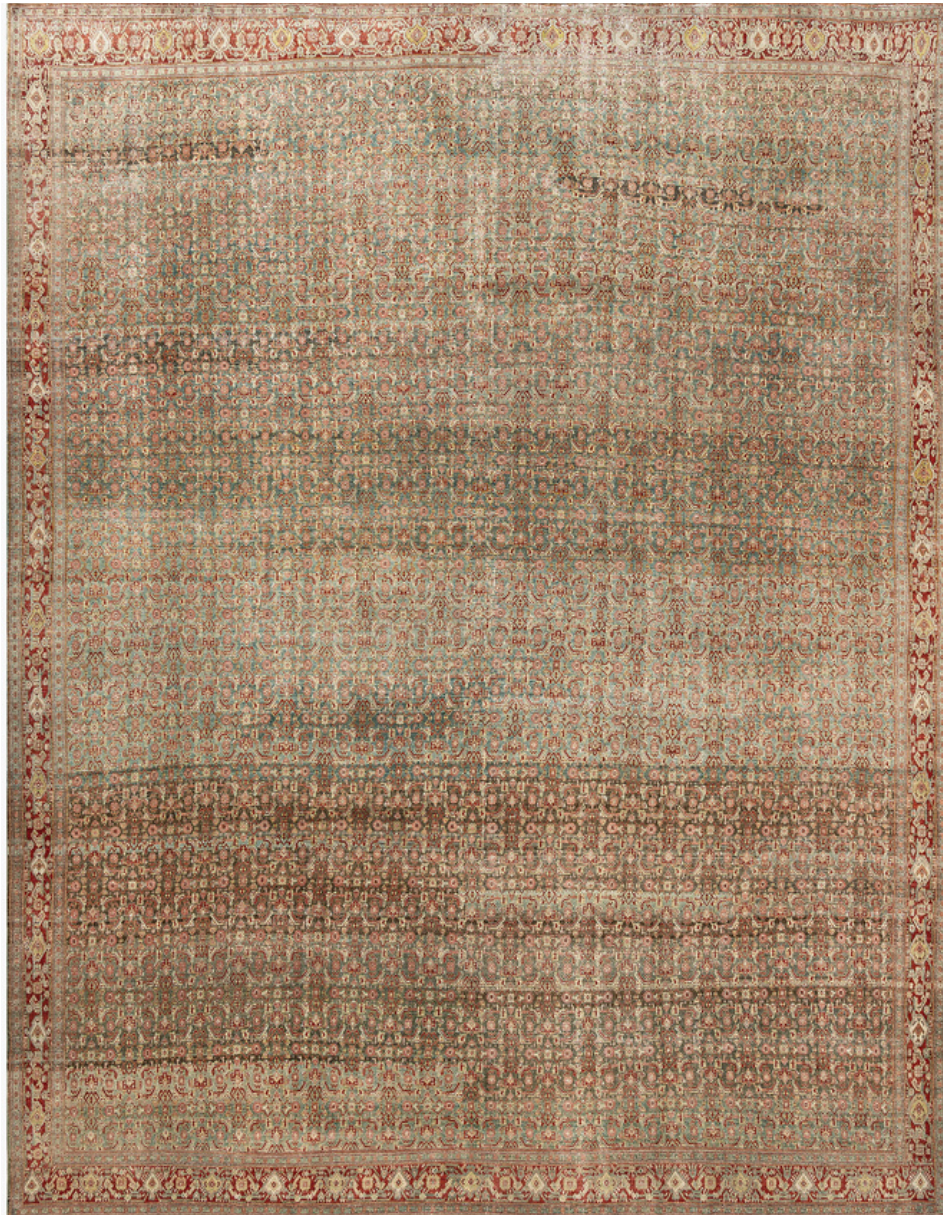

BEN SOLEIMANI

AR31389 | SENNEH RUG | WEST PERSIA | 11'8" X 15'10"