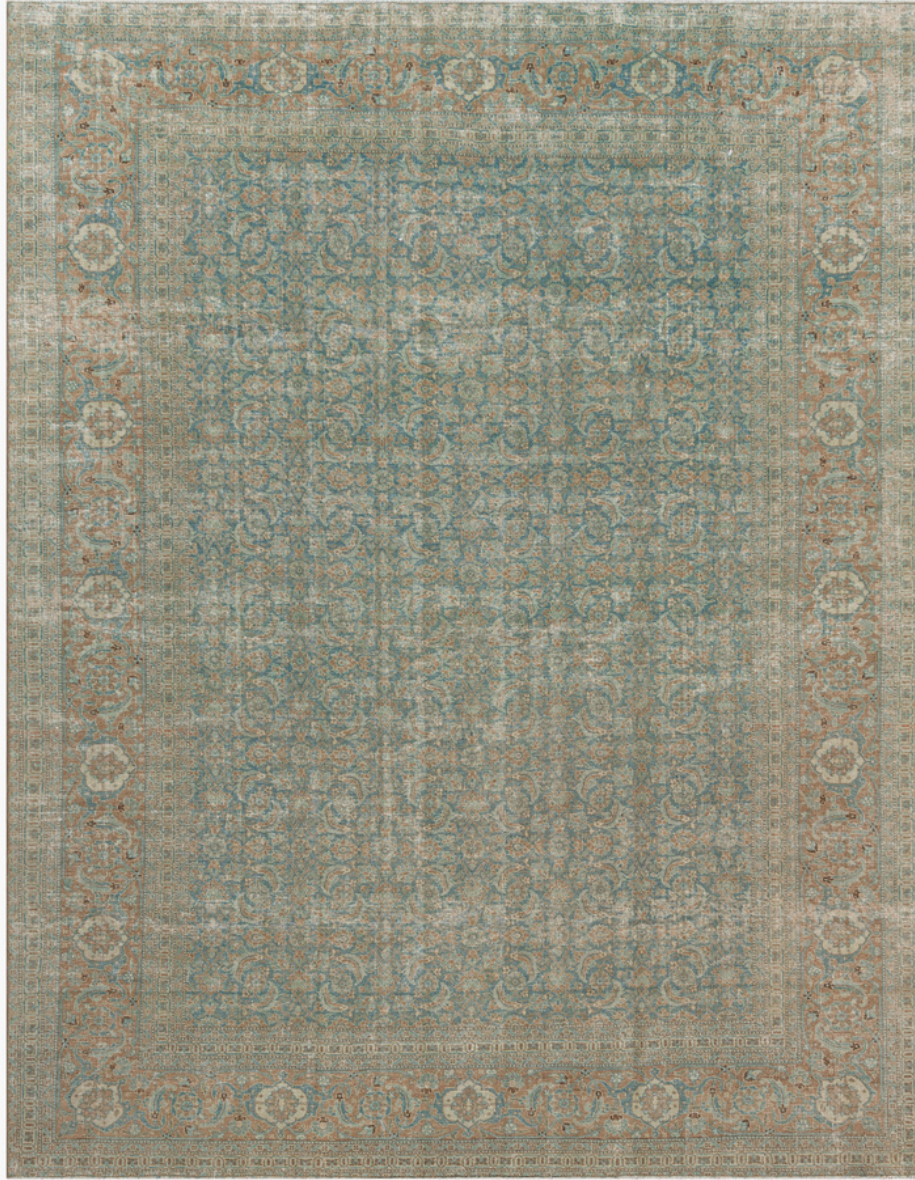

# BEN SOLEIMANI

**AR31379 | TABRIZ RUG | NORTH WEST PERSIA | 8'5" X 11'2"**