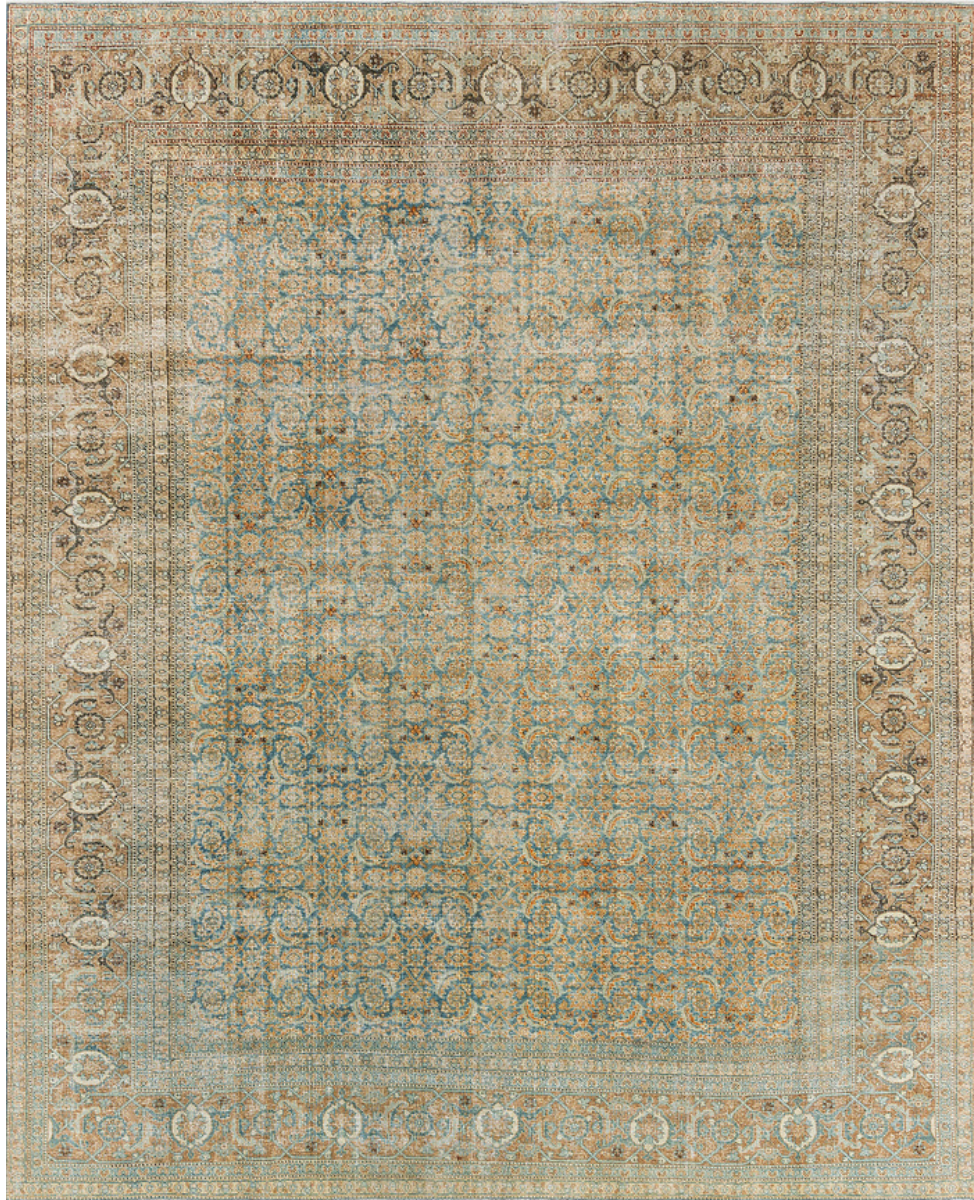

# BEN SOLEIMANI

**AR31377 | TABRIZ RUG | NORTH WEST PERSIA | 8'10" X 11'4"**