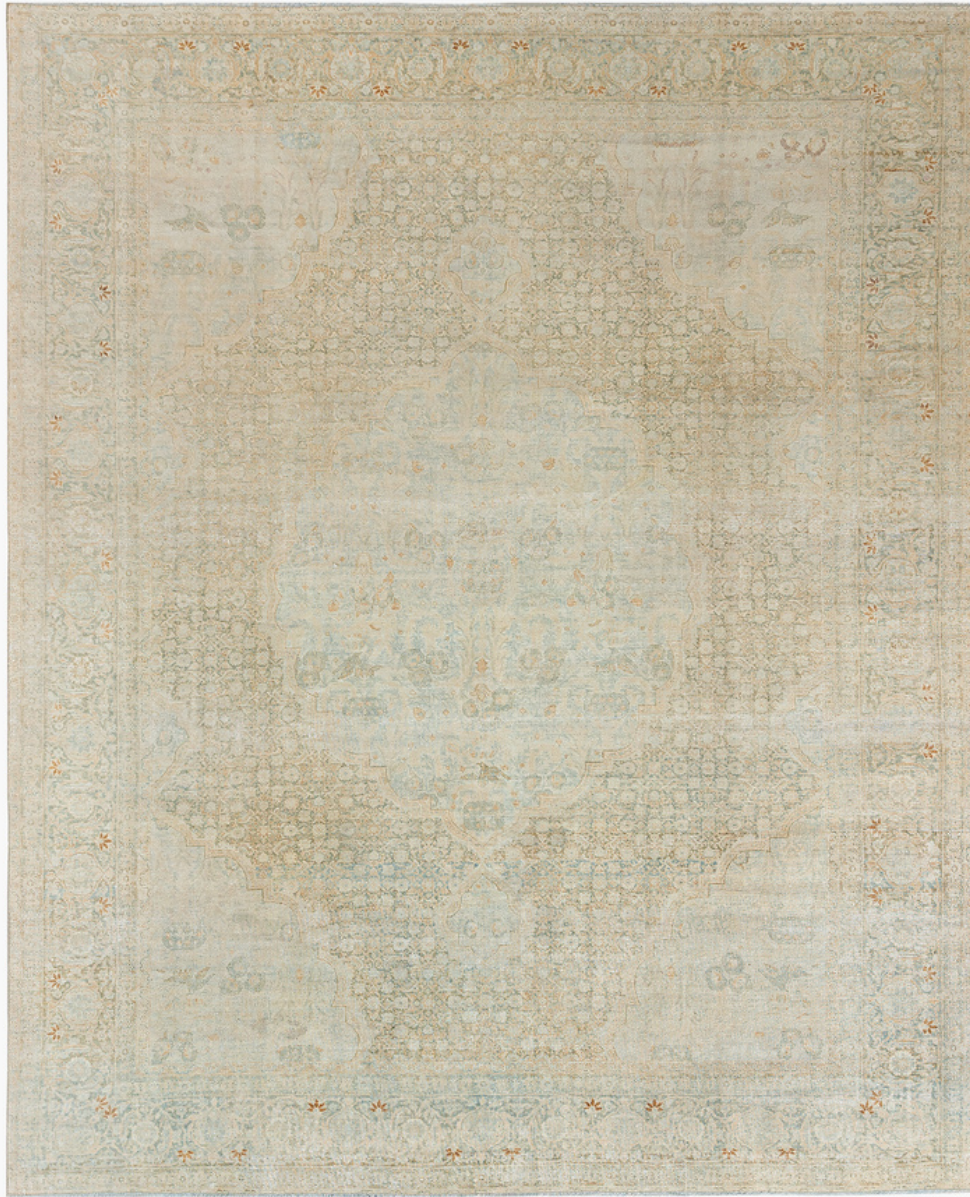

# BEN SOLEIMANI

**AR31376 | TABRIZ RUG | NORTH WEST PERSIA | 9'5" X 11'11"**