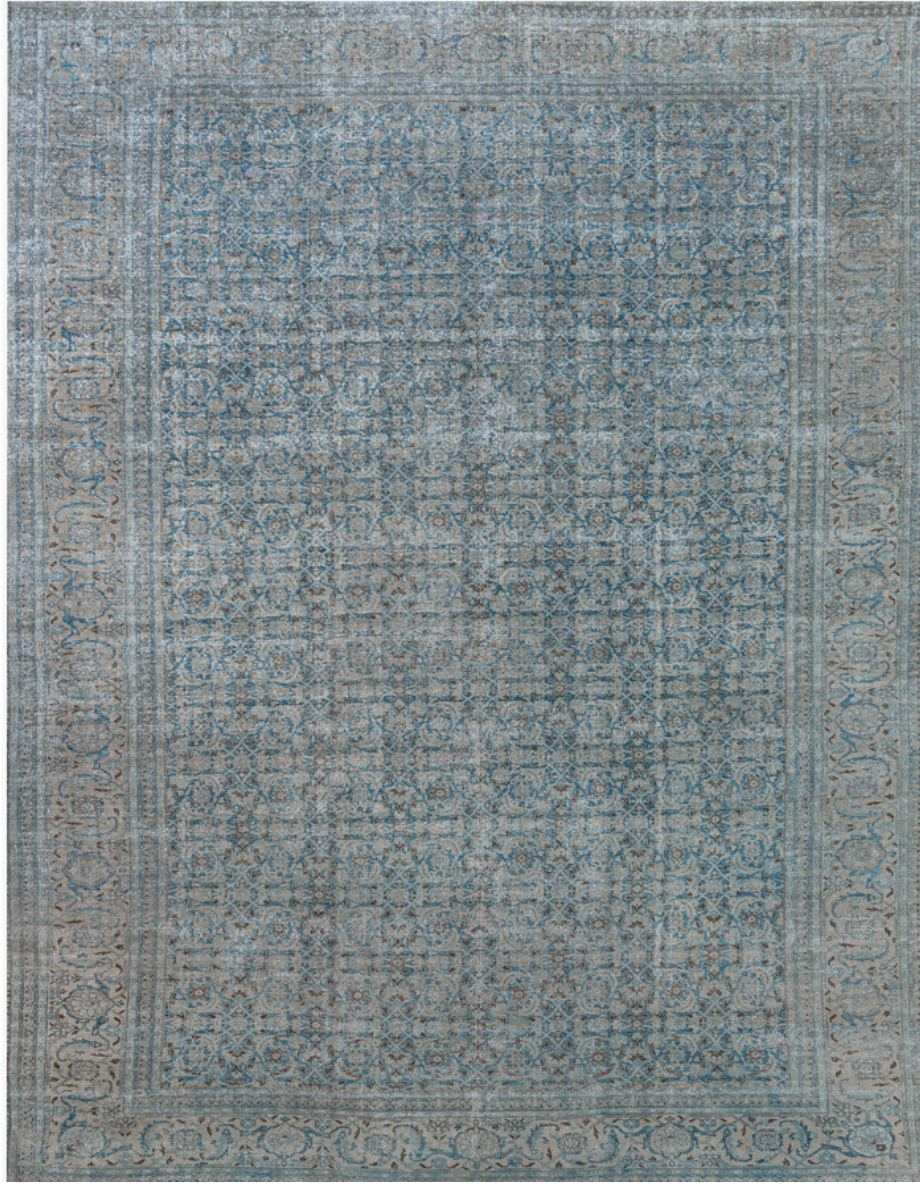

# BEN SOLEIMANI

**AR31341/21549 | TABRIZ RUG | NORTH WEST PERSIA | 11' 6 X 18'6"**