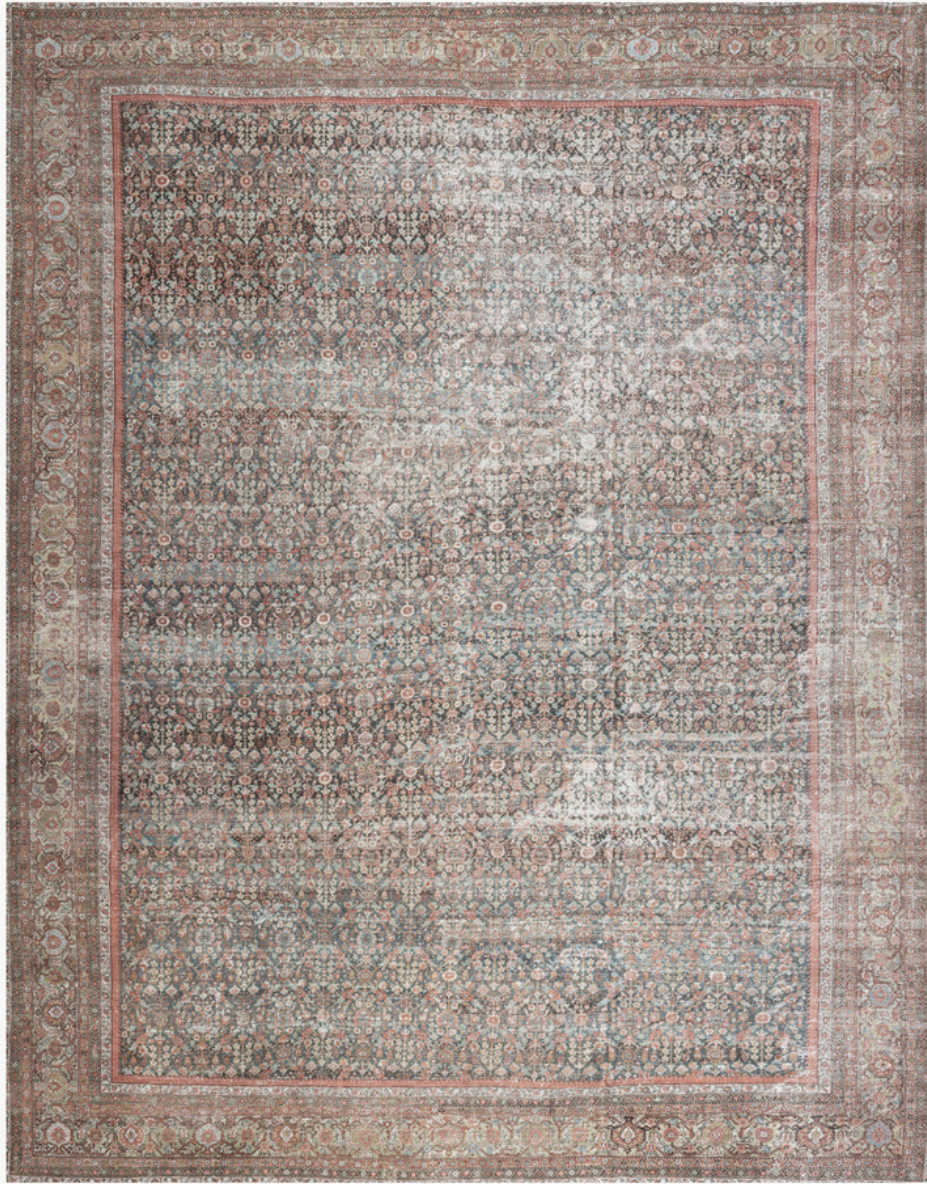

# BEN SOLEIMANI

AR31268 | SULTANABAD RUG | WEST PERSIA | 15'3" X 24'4"