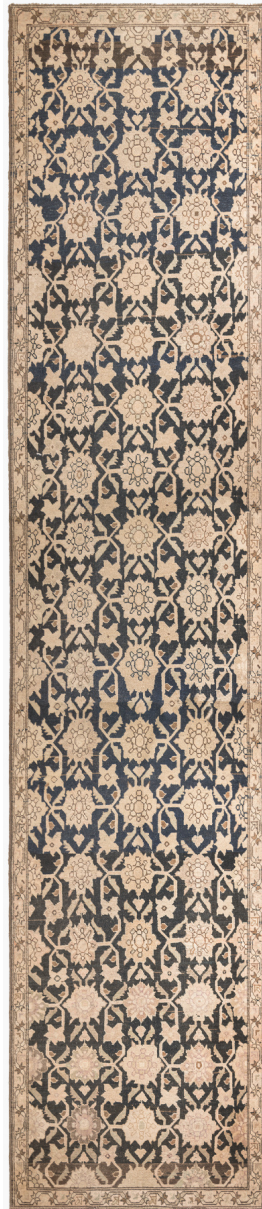

# BEN SOLEIMANI

**AR31170/3916 | KARABAGH RUG | SOUTH CAUCASUS | 3'8" X 15'6"**