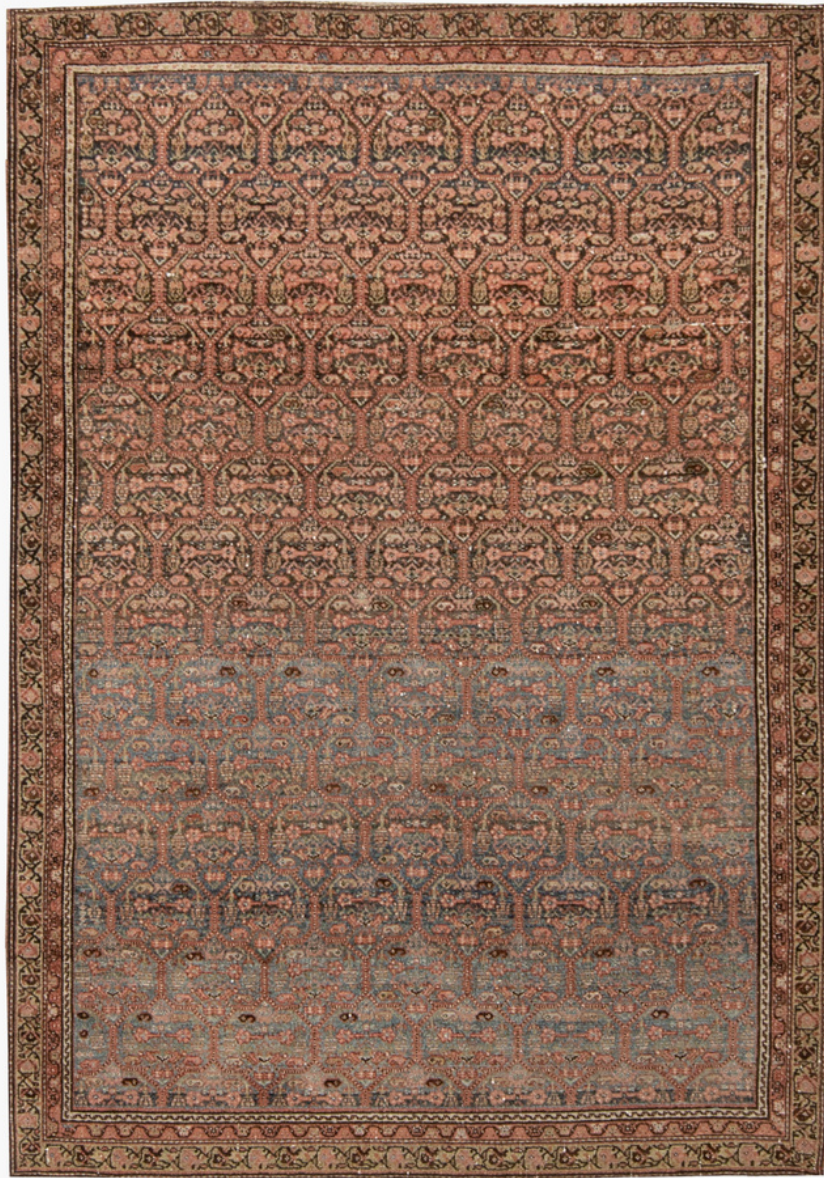

BEN SOLEIMANI

AR31146 | MALAYER RUG | WEST PERSIA | 4'4" X 6'3"