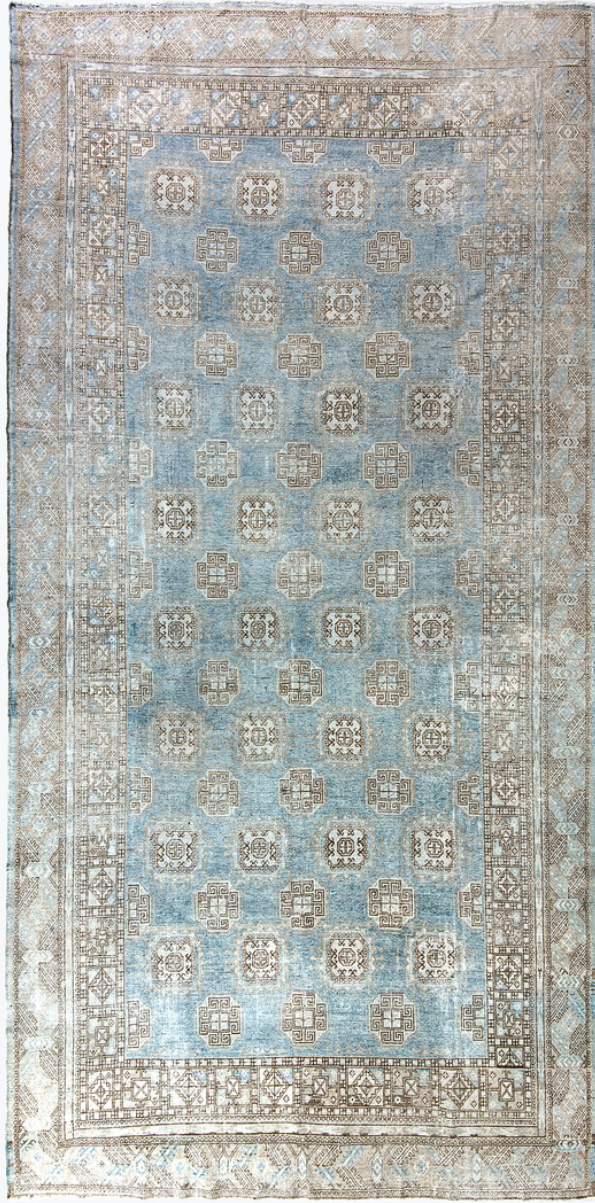

# BEN SOLEIMANI

AR30128 | KHOTAN RUG | EAST TURKESTAN | 7' X 19'