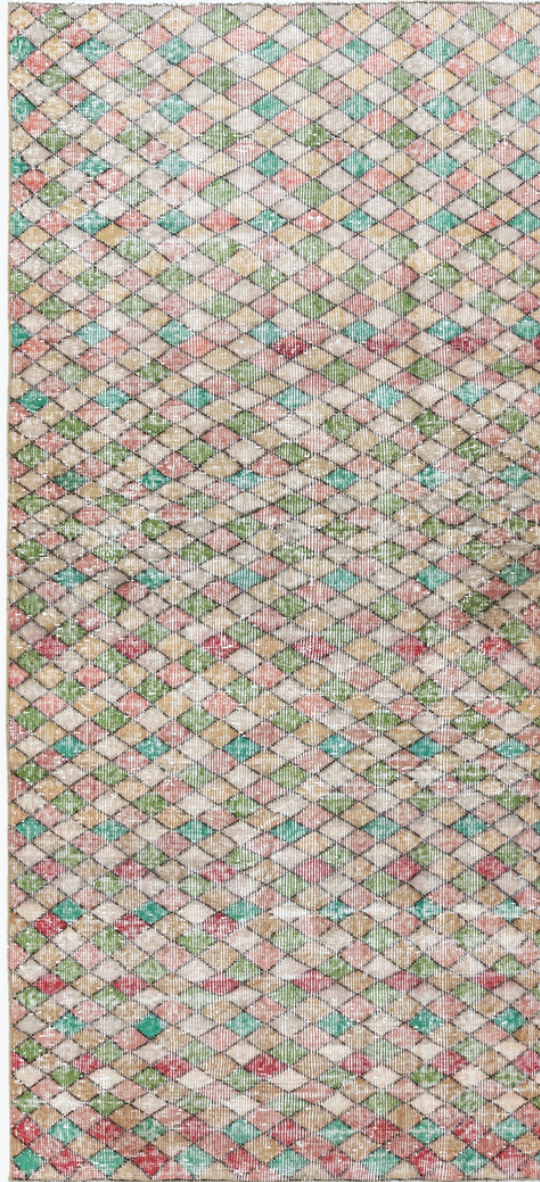

BEN SOLEIMANI

AR30105-BC70011 | ANATOLIAN RUG | 3'2" X 7'2"