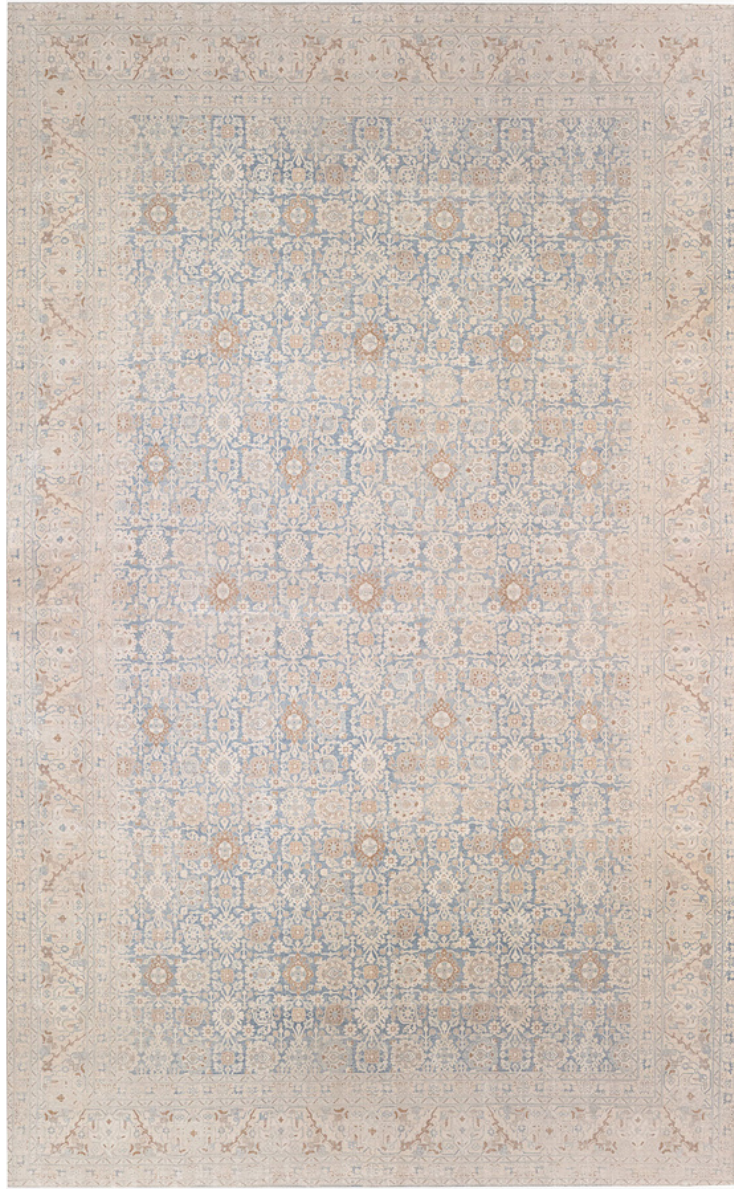

BEN SOLEIMANI

AR30056/16257 | TABRIZ RUG | NORTH WEST PERSIA | 11' X 14'