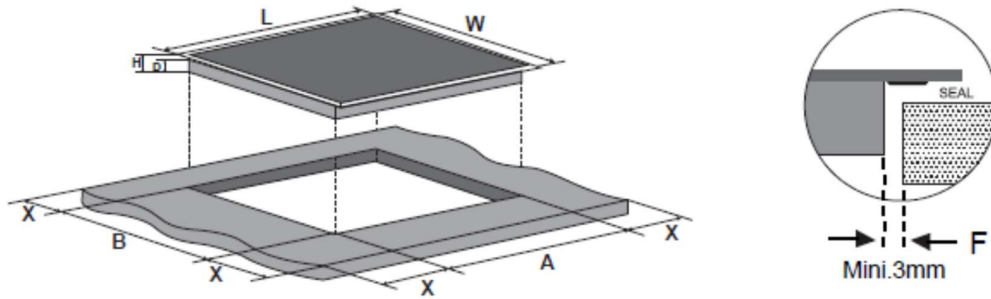

Safety

Residual Heat Indicator: Yes

Automatic Switch Off: Yes

Dimensions & Weights

Cut-out Dimensions (WxD): 870mm x 490mm

Product Height: 60mm

Product Width: 920mm

Product Depth: 520mm

Unpacked Weight: 19.19kg

Packaged Height: 145mm

Packaged Width: 1050mm

Packaged Depth: 675mm

Packaged Weight: 22.49kg

EAN Code: 22066030000136

Manufacturer's Warranty: 3 Years

Country of Origin: China

MI90F

90cm Induction Cooktop

Schott Glass, Slide Touch Control, Flex Zone, Boost Function, Automatic Safety Switch Off

Installation

L(mm)	W(mm)	H(mm)	D(mm)	A(mm)	B(mm)	X(mm)	F(mm)
900	520	60	56	875+4 +1	495+4 +1	50 min	3 min